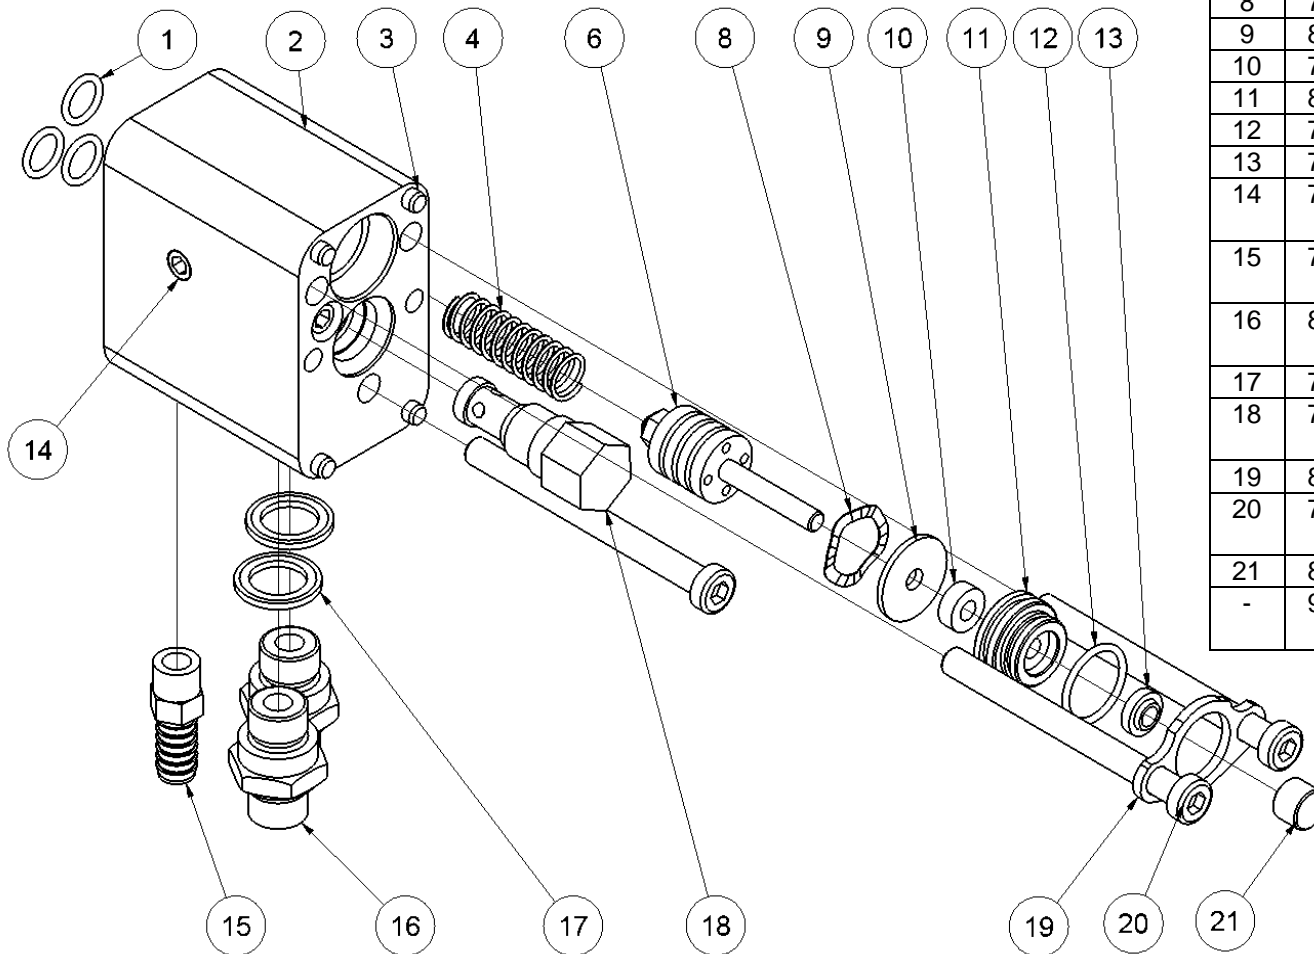

HCS14/16/18 spare parts list

From serial number 0164-3499

Fig. 2

Pos.	Part No.	Description	Pcs.
1	7531493	O-ring 12x2	3
2	8231429	Valve block	1
3	7631391	Cylinder pin $\varnothing 6 \times 12$	4
4	8611249	Compression spring 1.25x12.5x62.5	1
6	9011415	Trigger piston complete	1
8	7611252	Crinkled spring washer 23.8x17.3x0.3	1
9	8211251	Washer	1
10	7521014	Seal	1
11	8211226	Seal housing	1
12	7511248	O-ring 20x2	1
13	7521013	Seal	1
14	7621037	Pipe plug 1/8" <i>Loctite 542</i>	4
15	7431417	Fitting <i>Loctite 542</i>	1
16	8231394	Fitting 3/8"x3/8" <i>50 Nm</i>	2
17	7521017	Seal ring 3/8"	2
18	7431452	Check valve <i>40 Nm</i>	1
19	8231451	Bracket f/trigger piston	1
20	7631453	Screw M8x90 <i>Loctite 243 - 20 Nm</i>	3
21	8211227	Distance piece	1
-	9031503	Valve block complete <i>Pos. 1-21</i>	1