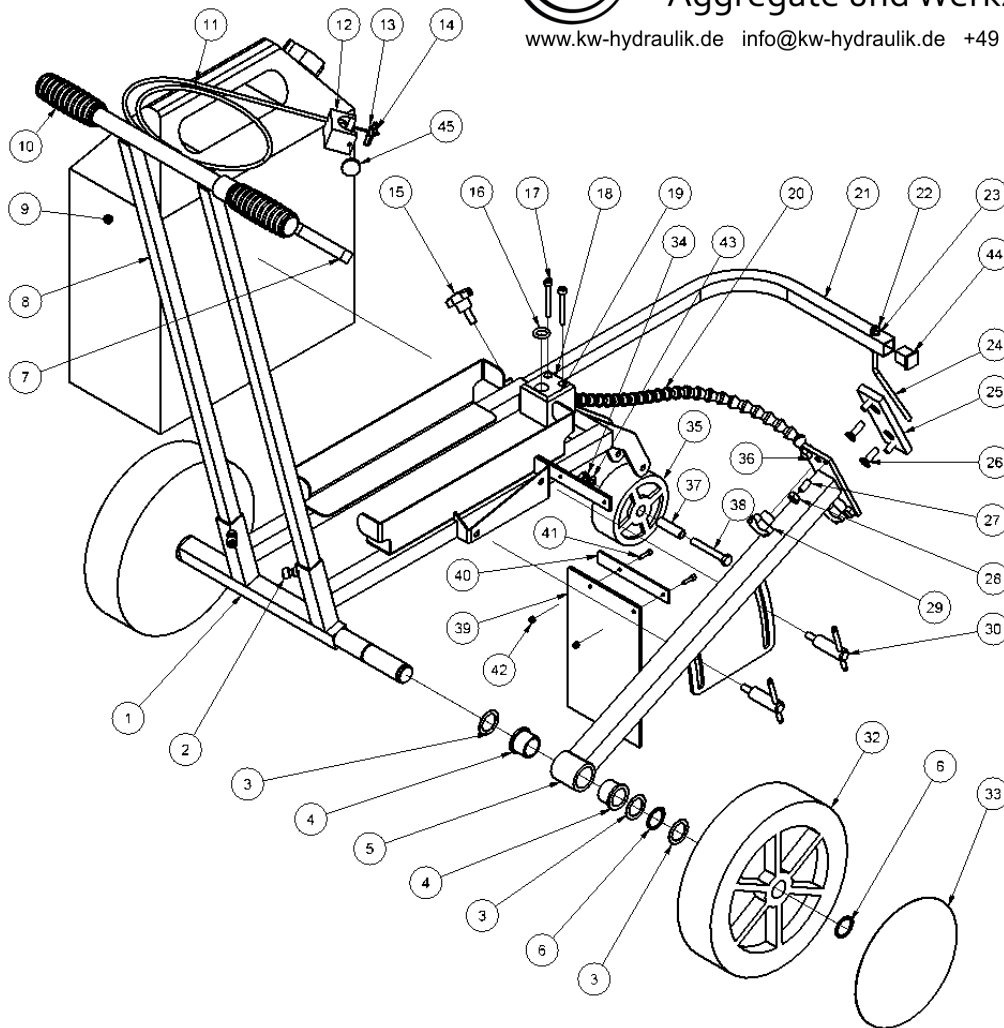

Cart f/Cut-Off Saw

Fig. 1

Pos.	Part No.	Description	Pcs.
1	8231670	Cart frame	1
2	7631395	Screw M8x14 <i>Copper grease</i>	2
3	7621100	Shim ring 25/35/1 mm	4
4	7731696	Nylon bushing	2
5	8231669	Rocker arm	1
6	7621098	Retaining ring 25x2	3
7	7731702	Brake lever	1
8	8231668	Handle frame	1
9	7731680	Water tank 20 litres	1
10	7721199	Rubber grip	2
11	7731703	Brake cable	1
12	8231672	Cable retainer	1
13	8231678	Bracket f/trigger lever	1
14	7731704	Cable clamp	1
15	7731460	Star knob M8x15 <i>Copper grease</i>	1
16	7531701	O-ring 14x4	1
17	7631700	Screw M6x50 <i>Loctite 243</i>	2
18	8231671	Aluminium block f/water	1
19	7731698	Connector f/flex hose	1
20	7731697	Flex hose 1/4"	1
21	8231677	Arm f/steering rod	1
22	7611278	Nut M6	2
23	7621136	Washer M6	2

23	7621136	Washer M6	2
24	8231676	Steering rod	1
25	8231673	Mounting plate <i>Loctite 638</i>	1
26	7631459	Screw M8x25	4
27	7631681	Set screw M8x16	4
28	7631695	Nut M8	4
29	7731683	Star knob M8 <i>Copper grease</i>	2
30	9032132	Tommy nut complete <i>Copper grease</i>	2
32	7721138	Wheel	2
33	7721140	Wheel cover	2
34	7621010	Lock nut M8	1
35	7731679	Wheel ø100	1
36	7731699	Nozzle f/flex hose	1
37	8231675	Distance pipe	1
38	7631694	Screw M8x60	1
39	8231983	Splash guard <i>Added from 07-06-2005</i>	1
40	8231984	Plate for splash guard	1
41	7631982	Screw M4x16	2
42	7621836	Nut M4	2
43	7621171	Washer M8	1
44	7722008	Tube plug 20x20	1
45	7631717	Thumb screw M6	1