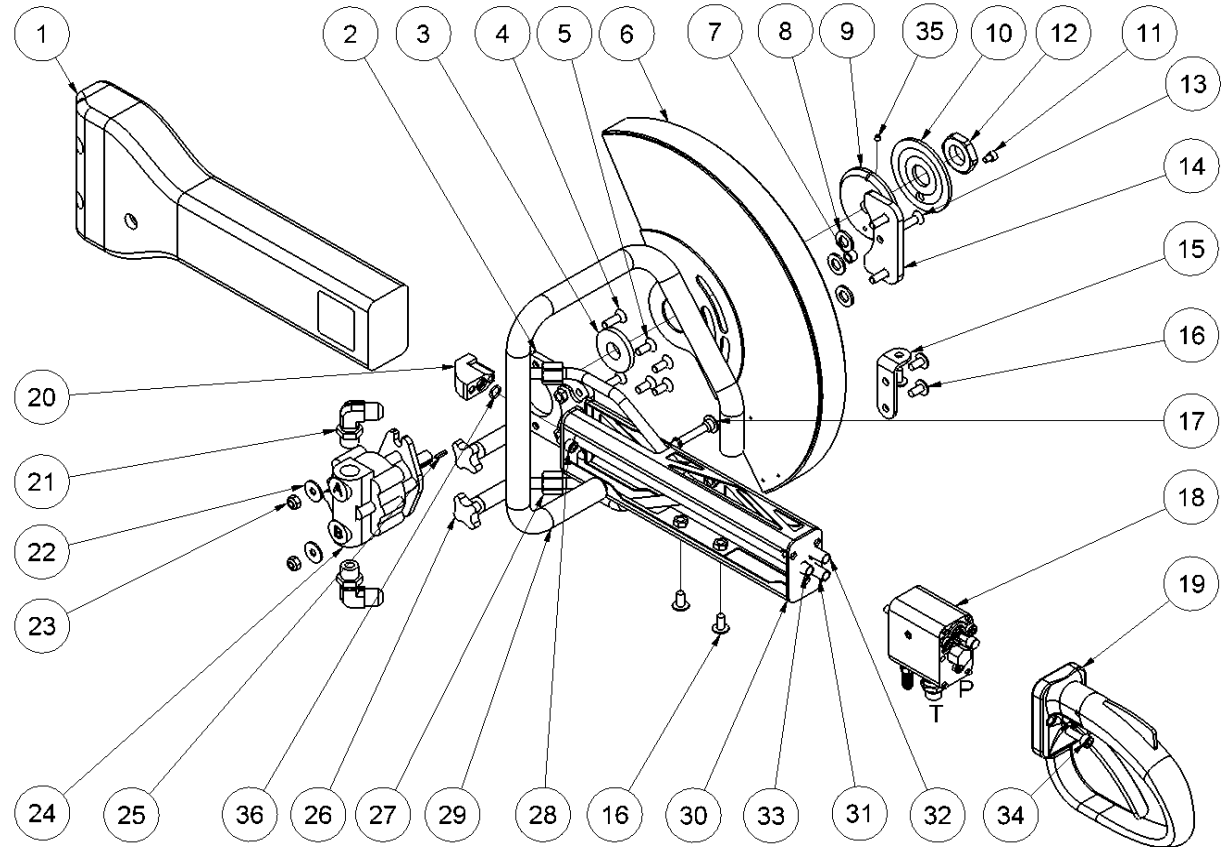

HCS14/16/18 spare parts list

From serial number 0164-3499

Fig. 1

Pos.	Part No.	Description	Pcs.
-	4341470	3/8" waterhose-set compl. w/ball valve	1
-	4341408	3/8" tailhose-set 2 m	1
		<i>Incl. quick-release couplings</i>	
-	7401141	Q.R. coupling 1/2" BSP male	1
-	7401142	Q.R. coupling 1/2" BSP female	1
1	8731416	Plastic cover	1
2	8231420	Motor plate	1
3	8231425	Nylon washer	1
4	7631459	Screw M8x25 20 Nm	2
5	7631458	Screw M8x20 Loctite 243 - 20 Nm	4
6	8231466	Guard 14"	1
6	8231419	Guard 16"	1
6	8231822	Guard 18"	1
7	8231426	Distance pipe	1
8	7631457	Washer $\varnothing 13/\varnothing 24 \times 2.5$	3
9	8231422	Adaptor f/disc	1
10	8231423	Washer f/disc	1
11	7631499	Screw M6x8 Loctite 243 - 15 Nm	1
12	8231424	Nut f/adaptor	1
13	8231428	Screw M8 w/hole Loctite 243 - 8 Nm	1
14	9031490	Retainer plate f/guard	1
15	8231487	Bracket f/front handle	1
16	7611282	Screw M8x16 15 Nm	5
17	8231481	Bolt f/front handle Loctite 243 - 15 Nm	1
18	9031503	Valve block complete See fig. 2	1
19	9031504	Handle complete See fig. 3	1
20	8231427	Angle plate	1
21	7431167	Elbow fitting	2
21	7431461	Elbow fitting 16"/18"	2
22	7621035	Washer M8	2
23	7621010	Lock nut M8	2
24	7331454	Hydraulic motor 14"	1
24	7331455	Hydraulic motor 16"/18"	1
25	7631456	Shaft key	1