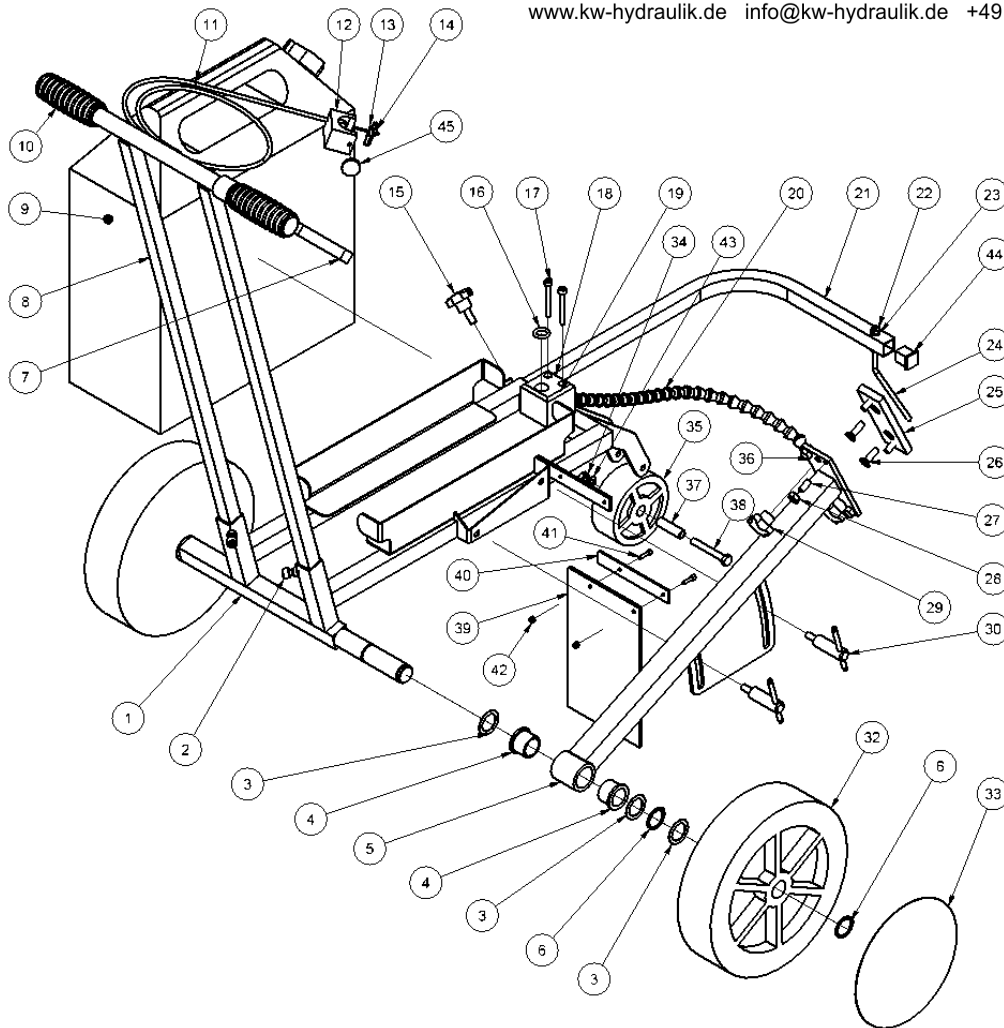

Cart f/Cut-Off Saw

Fig. 1

Pos.	Part No.	Description	Pcs.
1	8231670	Cart frame	1
2	7631395	Screw M8x14 <i>Copper grease</i>	2
3	7621100	Shim ring 25/35/1 mm	4
4	7731696	Nylon bushing	2
5	8231669	Rocker arm	1
6	7621098	Retaining ring 25x2	3
7	7731702	Brake lever	1
8	8231668	Handle frame	1
9	7731680	Water tank 20 litres	1
10	7721199	Rubber grip	2
11	7731703	Brake cable	1
12	8231672	Cable retainer	1
13	8231678	Bracket f/trigger lever	1
14	7731704	Cable clamp	1
15	7731460	Star knob M8x15 <i>Copper grease</i>	1
16	7531701	O-ring 14x4	1
17	7631700	Screw M6x50 <i>Loctite 243</i>	2
18	8231671	Aluminium block f/water	1
19	7731698	Connector f/flex hose	1
20	7731697	Flex hose 1/4"	1
21	8231677	Arm f/steering rod	1
22	7611278	Nut M6	2
23	7621136	Washer M6	2

23	7621136	Washer M6	2
24	8231676	Steering rod	1
25	8231673	Mounting plate <i>Loctite 638</i>	1
26	7631459	Screw M8x25	4
27	7631681	Set screw M8x16	4
28	7631695	Nut M8	4
29	7731683	Star knob M8 <i>Copper grease</i>	2
30	9032132	Tommy nut complete <i>Copper grease</i>	2
32	7721138	Wheel	2
33	7721140	Wheel cover	2
34	7621010	Lock nut M8	1
35	7731679	Wheel ø100	1
36	7731699	Nozzle f/flex hose	1
37	8231675	Distance pipe	1
38	7631694	Screw M8x60	1
39	8231983	Splash guard <i>Added from 07-06-2005</i>	1
40	8231984	Plate for splash guard	1
41	7631982	Screw M4x16	2
42	7621836	Nut M4	2
43	7621171	Washer M8	1
44	7722008	Tube plug 20x20	1
45	7631717	Thumb screw M6	1