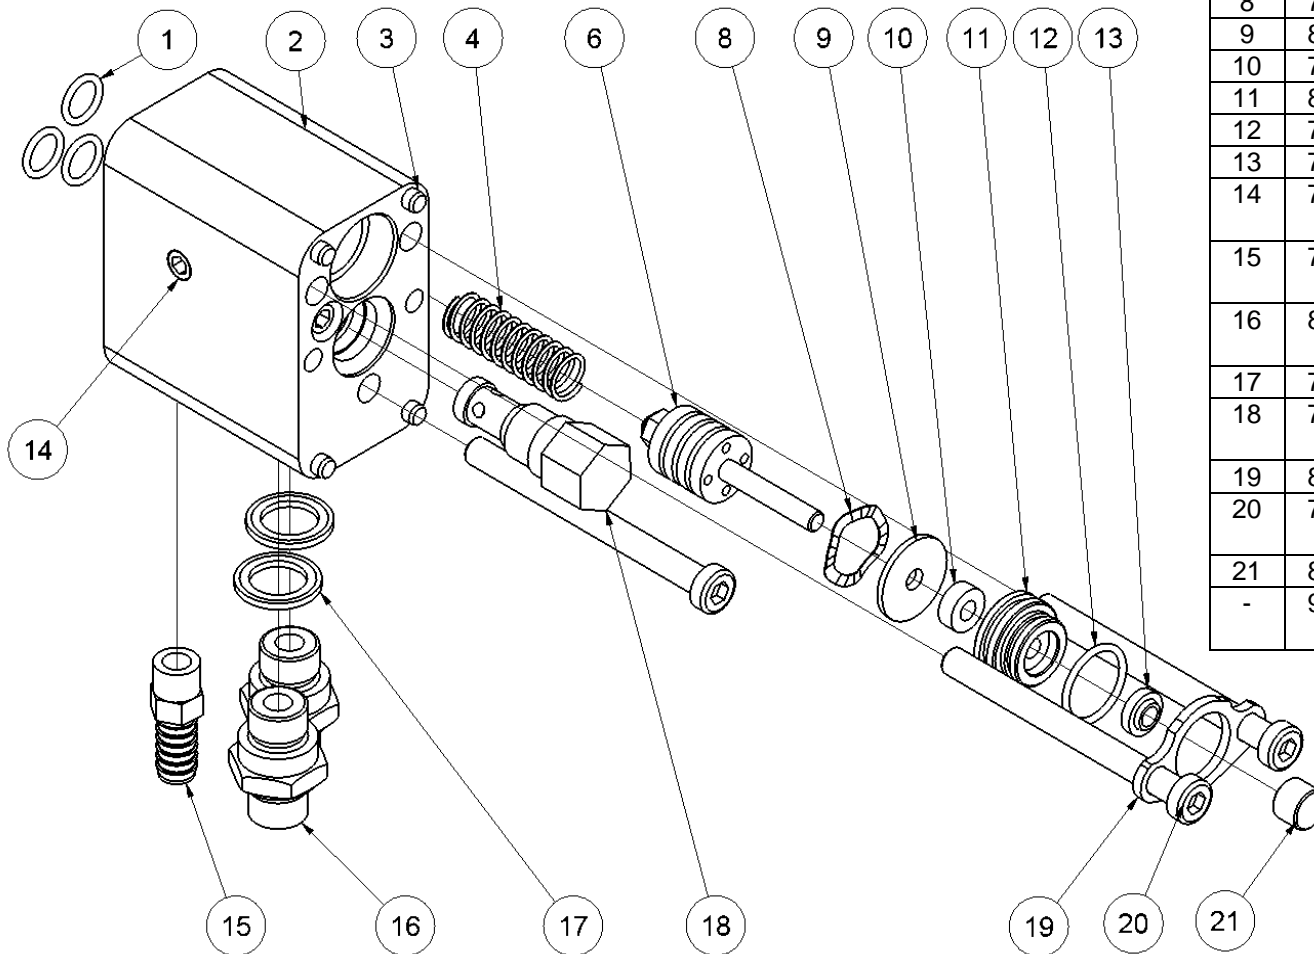

HCS14/16/18 spare parts list

Serial numbers 3500-4504

Fig. 2

Pos.	Part No.	Description	Pcs.
1	7531493	O-ring 12x2	3
2	8231429	Valve block	1
3	7631391	Cylinder pin $\varnothing 6 \times 12$	4
4	8611249	Compression spring 1.25x12.5x62.5	1
6	9011415	Trigger piston complete	1
8	7611252	Crinkled spring washer 23.8x17.3x0.3	1
9	8211251	Washer	1
10	7521014	Seal	1
11	8211226	Seal housing	1
12	7511248	O-ring 20x2	1
13	7521013	Seal	1
14	7621037	Pipe plug 1/8" <i>Loctite 542</i>	4
15	7431417	Fitting <i>Loctite 542</i>	1
16	8231394	Fitting 3/8"x3/8" <i>50 Nm</i>	2
17	7521017	Seal ring 3/8"	2
18	7431452	Check valve <i>40 Nm</i>	1
19	8231451	Bracket f/trigger piston	1
20	7631453	Screw M8x90 <i>Loctite 243 - 20 Nm</i>	3
21	8211227	Distance piece	1
-	9031503	Valve block complete <i>Pos. 1-21</i>	1