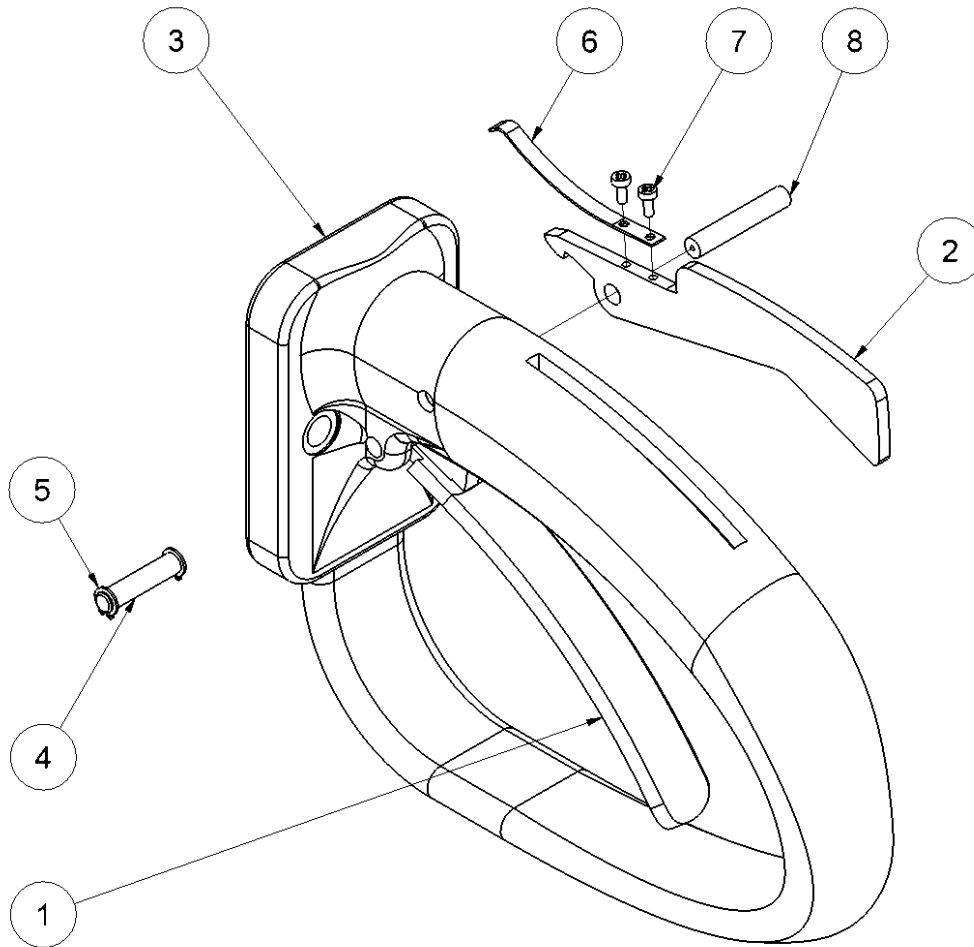

HCS14/16/18 spare parts list

Serial numbers 3500-4504

Fig. 2

| Pos. | Part No. | Description | Pcs. |
|------|----------|---|------|
| 1 | 7531493 | O-ring 12x2 | 3 |
| 2 | 8231429 | Valve block | 1 |
| 3 | 7631391 | Cylinder pin $\varnothing 6 \times 12$ | 4 |
| 4 | 8611249 | Compression spring 1.25x12.5x62.5 | 1 |
| 6 | 9011415 | Trigger piston complete | 1 |
| 8 | 7611252 | Crinkled spring washer 23.8x17.3x0.3 | 1 |
| 9 | 8211251 | Washer | 1 |
| 10 | 7521014 | Seal | 1 |
| 11 | 8211226 | Seal housing | 1 |
| 12 | 7511248 | O-ring 20x2 | 1 |
| 13 | 7521013 | Seal | 1 |
| 14 | 7621037 | Pipe plug 1/8" <i>Loctite 542</i> | 4 |
| 15 | 7431417 | Fitting <i>Loctite 542</i> | 1 |
| 16 | 8231394 | Fitting 3/8"x3/8" <i>50 Nm</i> | 2 |
| 17 | 7521017 | Seal ring 3/8" | 2 |
| 18 | 7431452 | Check valve <i>40 Nm</i> | 1 |
| 19 | 8231451 | Bracket f/trigger piston | 1 |
| 20 | 7631453 | Screw M8x90 <i>Loctite 243 - 20 Nm</i> | 3 |
| 21 | 8211227 | Distance piece | 1 |
| - | 9031503 | Valve block complete <i>Pos. 1-21</i> | 1 |

HCS14/16/18 spare parts list

Serial numbers 3500-4504

Fig. 3

| Pos. | Part No. | Description | Pcs. |
|------|----------|------------------------------------|------|
| 1 | 8231471 | Trigger lever | 1 |
| 2 | 8231472 | Safety trigger | 1 |
| 3 | 8231485 | Handle | 1 |
| 4 | 8231396 | Pin ø6 | 1 |
| 5 | 7611306 | Retaining ring A6 | 2 |
| 6 | 8631506 | Leaf spring f/safety trigger | 1 |
| 7 | 7631589 | Screw M2.5x6 | 2 |
| 8 | 8231507 | Pin f/safety trigger | 1 |
| - | 9031504 | Handle complete <i>Pos. 1-8</i> | 1 |