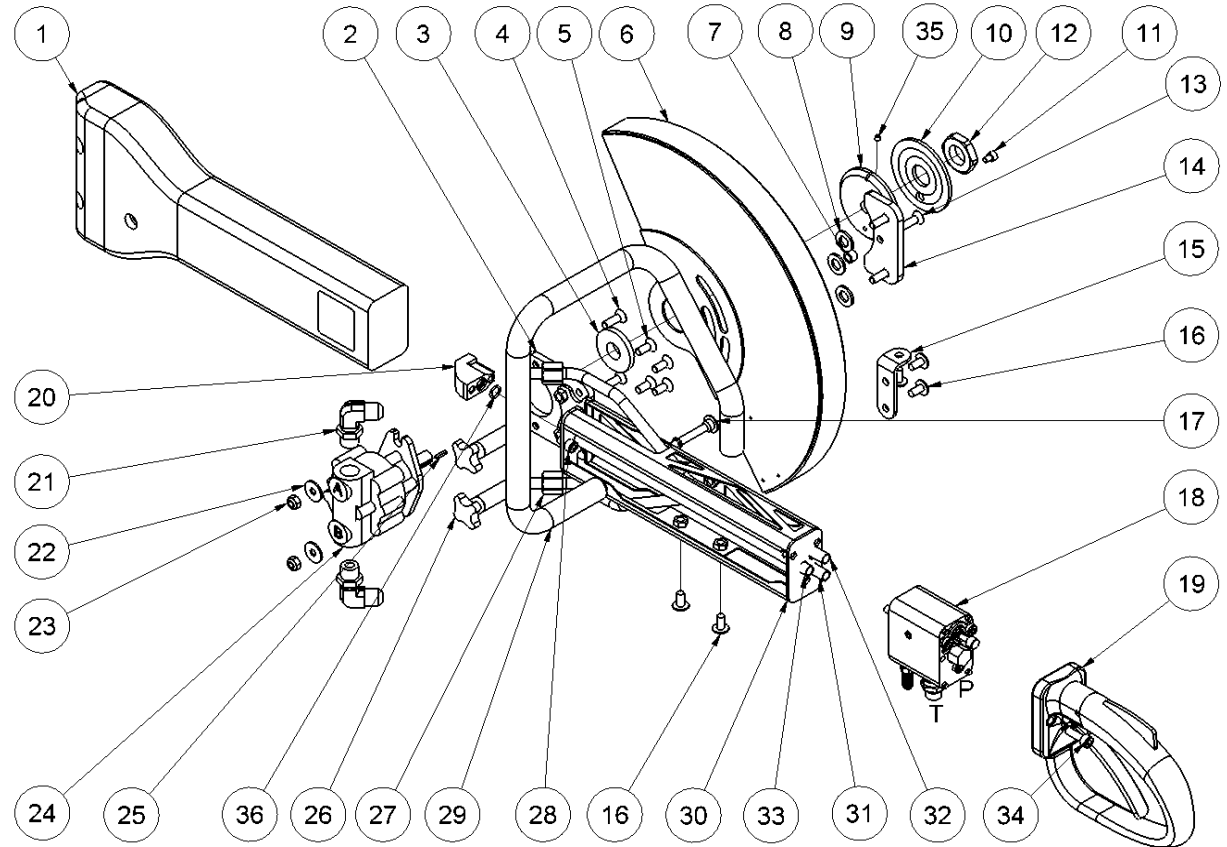

HCS14/16/18 spare parts list

Serial numbers 3500-4504

Fig. 1

| Pos. | Part No. | Description | Pcs. |
|------|----------|---|------|
| - | 4341470 | 3/8" waterhose-set compl. w/ball valve | 1 |
| - | 4341408 | 3/8" tailhose-set 2 m | 1 |
| | | <i>Incl. quick-release couplings</i> | |
| - | 7401141 | Q.R. coupling 1/2" BSP male | 1 |
| - | 7401142 | Q.R. coupling 1/2" BSP female | 1 |
| 1 | 8732160 | Plastic cover | 1 |
| 2 | 8231420 | Motor plate | 1 |
| 3 | 8231425 | Nylon washer | 1 |
| 4 | 7631459 | Screw M8x25 20 Nm | 2 |
| 5 | 7631458 | Screw M8x20 Loctite 243 - 20 Nm | 4 |
| 6 | 8232157 | Guard 14" | 1 |
| 6 | 8232158 | Guard 16" | 1 |
| 6 | 8232159 | Guard 18" | 1 |
| 7 | 8231426 | Distance pipe | 1 |
| 8 | 7631457 | Washer $\varnothing 13/\varnothing 24 \times 2.5$ | 3 |
| 9 | 8231422 | Adaptor f/disc | 1 |
| 10 | 8231423 | Washer f/disc | 1 |
| 11 | 7631499 | Screw M6x8 Loctite 243 - 15 Nm | 1 |
| 12 | 8231424 | Nut f/adaptor | 1 |
| 13 | 8231428 | Screw M8 w/hole Loctite 243 - 8 Nm | 1 |
| 14 | 9031490 | Retainer plate f/guard | 1 |
| 15 | 8231487 | Bracket f/front handle | 1 |
| 16 | 7611282 | Screw M8x16 15 Nm | 5 |
| 17 | 8231481 | Bolt f/front handle Loctite 243 - 15 Nm | 1 |
| 18 | 9031503 | Valve block complete See fig. 2 | 1 |
| 19 | 9031504 | Handle complete See fig. 3 | 1 |
| 20 | 8231427 | Angle plate | 1 |
| 21 | 7431167 | Elbow fitting | 2 |
| 21 | 7431461 | Elbow fitting 16"/18" | 2 |
| 22 | 7621035 | Washer M8 | 2 |
| 23 | 7621010 | Lock nut M8 | 2 |
| 24 | 7331454 | Hydraulic motor 14" | 1 |
| 24 | 7331455 | Hydraulic motor 16"/18" | 1 |
| 25 | 7631456 | Shaft key | 1 |