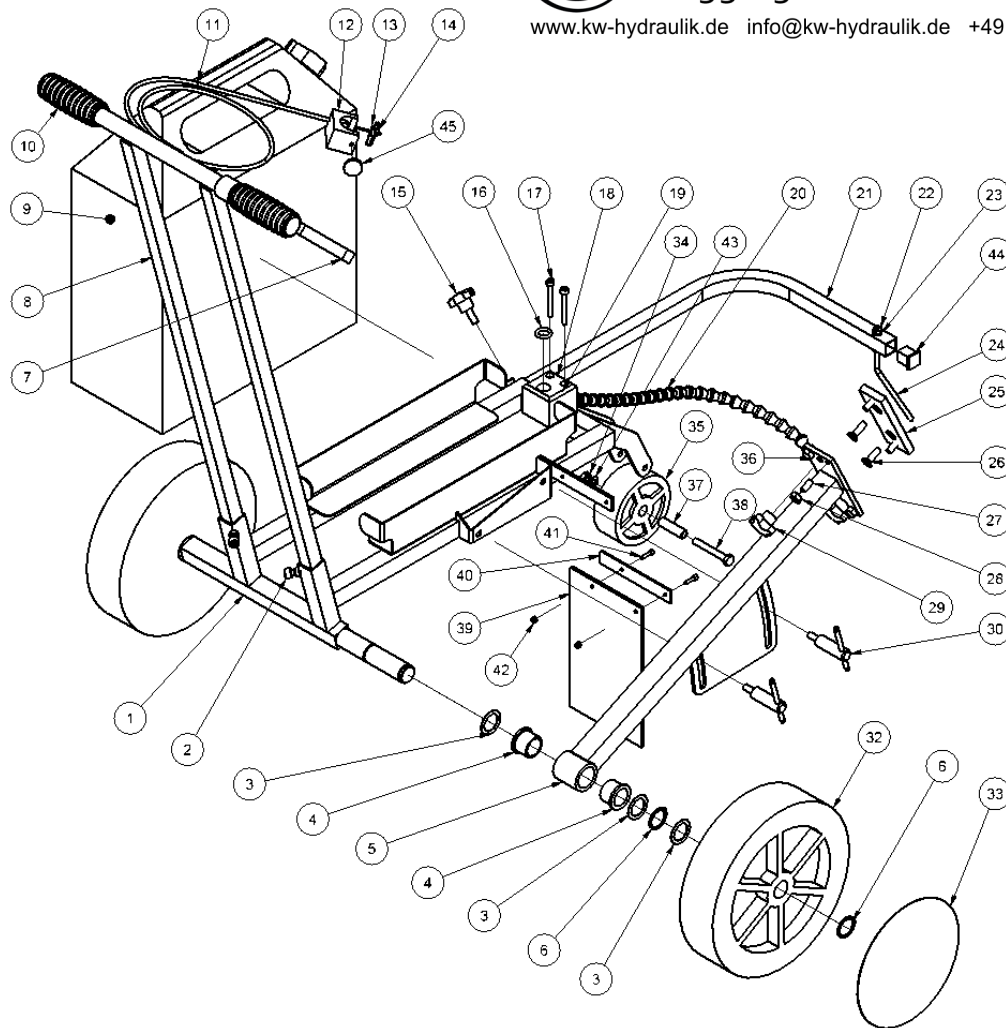

HCS14/16/18 spare parts list

From serial number 4505-

Fig. 2

Pos.	Part No.	Description	Pcs.
------	----------	-------------	------

1	7531493	O-ring 12x2	3
2	8231429	Valve block	1
3	7632395	Cylinder pin $\varnothing 6 \times 16$	4
4	8611249	Compression spring 1.25x12.5x62.5	1
6	9032413	Trigger piston complete	1
8	7611252	Crinkled spring washer 23.8x17.3x0.3	1
9	8211251	Washer	1
10	7521014	Seal	1
11	8211226	Seal housing	1
12	7511248	O-ring 20x2	1
13	7521013	Seal	1
14	7621037	Pipe plug 1/8" <i>Loctite 542</i>	4
15	7431417	Fitting <i>Loctite 542</i>	1
16	8231394	Fitting 3/8"x3/8" <i>50 Nm</i>	2
17	7521017	Seal ring 3/8"	2
18	7431452	Check valve <i>40 Nm</i>	1
19	8231451	Bracket f/trigger piston	1
20	7631453	Screw M8x90 <i>Loctite 243 - 20 Nm</i>	3
21	8211227	Distance piece	1

HCS14/16/18 spare parts list

From serial number 4505-

Fig. 3

Pos.	Part No.	Description	Pcs.
1	8231471	Trigger lever	1
2	8231472	Safety trigger	1
3	8231485	Handle	1
4	8231396	Pin ø6	1
5	7611306	Retaining ring A6	2
6	8631506	Leaf spring f/safety trigger	1
7	7631589	Screw M2.5x6	2
8	8231507	Pin f/safety trigger	1
-	9031504	Handle complete Pos. 1-8	1

Cart f/Cut-Off Saw

Fig. 1

Pos.	Part No.	Description	Pcs.
1	8231670	Cart frame	1
2	7631395	Screw M8x14 <i>Copper grease</i>	2
3	7621100	Shim ring 25/35/1 mm	4
4	7731696	Nylon bushing	2
5	8231669	Rocker arm	1
6	7621098	Retaining ring 25x2	3
7	7731702	Brake lever	1
8	8231668	Handle frame	1
9	7731680	Water tank 20 litres	1
10	7721199	Rubber grip	2
11	7731703	Brake cable	1
12	8231672	Cable retainer	1
13	8231678	Bracket f/trigger lever	1
14	7731704	Cable clamp	1
15	7731460	Star knob M8x15 <i>Copper grease</i>	1
16	7531701	O-ring 14x4	1
17	7631700	Screw M6x50 <i>Loctite 243</i>	2
18	8231671	Aluminium block f/water	1
19	7731698	Connector f/flex hose	1
20	7731697	Flex hose 1/4"	1
21	8231677	Arm f/steering rod	1
22	7611278	Nut M6	2
23	7621136	Washer M6	2