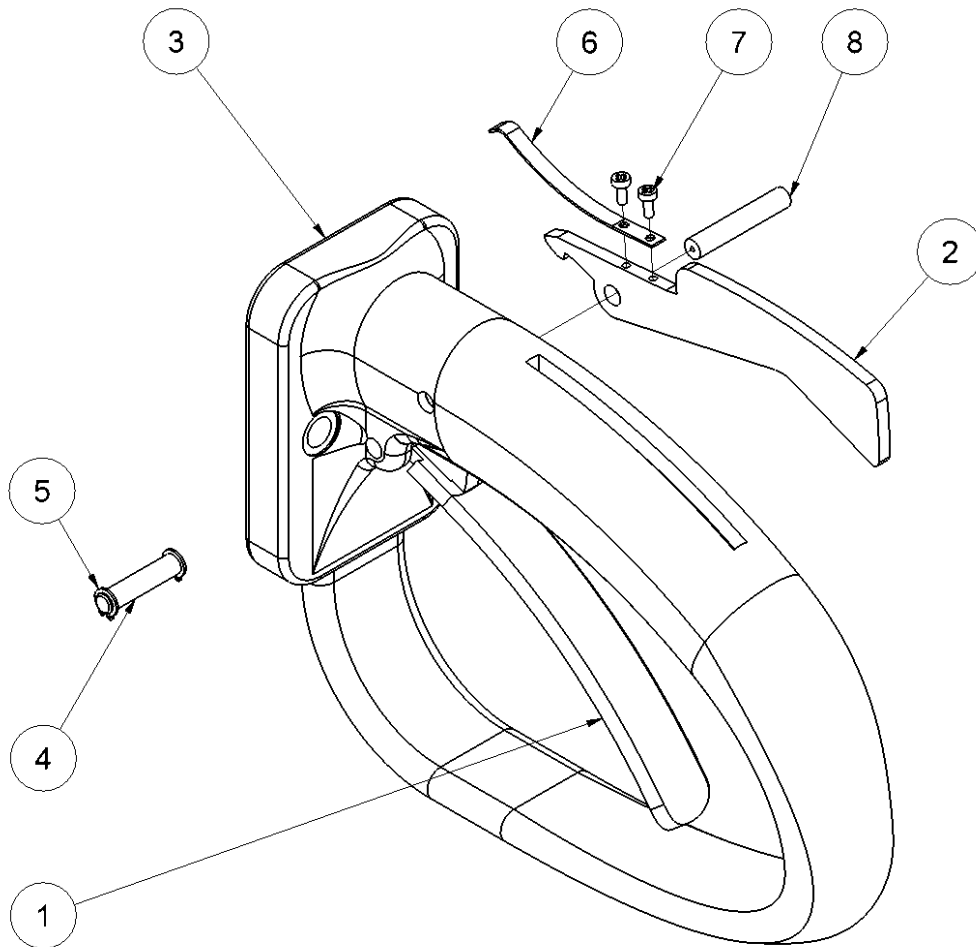

HCS14/16/18 spare parts list

From serial number 4505-

Fig. 2

Pos.	Part No.	Description	Pcs.
------	----------	-------------	------

1	7531493	O-ring 12x2	3
2	8231429	Valve block	1
3	7632395	Cylinder pin $\varnothing 6 \times 16$	4
4	8611249	Compression spring 1.25x12.5x62.5	1
6	9032413	Trigger piston complete	1
8	7611252	Crinkled spring washer 23.8x17.3x0.3	1
9	8211251	Washer	1
10	7521014	Seal	1
11	8211226	Seal housing	1
12	7511248	O-ring 20x2	1
13	7521013	Seal	1
14	7621037	Pipe plug 1/8" <i>Loctite 542</i>	4
15	7431417	Fitting <i>Loctite 542</i>	1
16	8231394	Fitting 3/8"x3/8" <i>50 Nm</i>	2
17	7521017	Seal ring 3/8"	2
18	7431452	Check valve <i>40 Nm</i>	1
19	8231451	Bracket f/trigger piston	1
20	7631453	Screw M8x90 <i>Loctite 243 - 20 Nm</i>	3
21	8211227	Distance piece	1

HCS14/16/18 spare parts list

From serial number 4505-

Fig. 3

Pos.	Part No.	Description	Pcs.
1	8231471	Trigger lever	1
2	8231472	Safety trigger	1
3	8231485	Handle	1
4	8231396	Pin ø6	1
5	7611306	Retaining ring A6	2
6	8631506	Leaf spring f/safety trigger	1
7	7631589	Screw M2.5x6	2
8	8231507	Pin f/safety trigger	1
-	9031504	Handle complete Pos. 1-8	1

Cart f/Cut-Off Saw

Fig. 1

Pos.	Part No.	Description	Pcs.
1	8231670	Cart frame	1
2	7631395	Screw M8x14 <i>Copper grease</i>	2
3	7621100	Shim ring 25/35/1 mm	4
4	7731696	Nylon bushing	2
5	8231669	Rocker arm	1
6	7621098	Retaining ring 25x2	3
7	7731702	Brake lever	1
8	8231668	Handle frame	1
9	7731680	Water tank 20 litres	1
10	7721199	Rubber grip	2
11	7731703	Brake cable	1
12	8231672	Cable retainer	1
13	8231678	Bracket f/trigger lever	1
14	7731704	Cable clamp	1
15	7731460	Star knob M8x15 <i>Copper grease</i>	1
16	7531701	O-ring 14x4	1
17	7631700	Screw M6x50 <i>Loctite 243</i>	2
18	8231671	Aluminium block f/water	1
19	7731698	Connector f/flex hose	1
20	7731697	Flex hose 1/4"	1
21	8231677	Arm f/steering rod	1
22	7611278	Nut M6	2
23	7621136	Washer M6	2