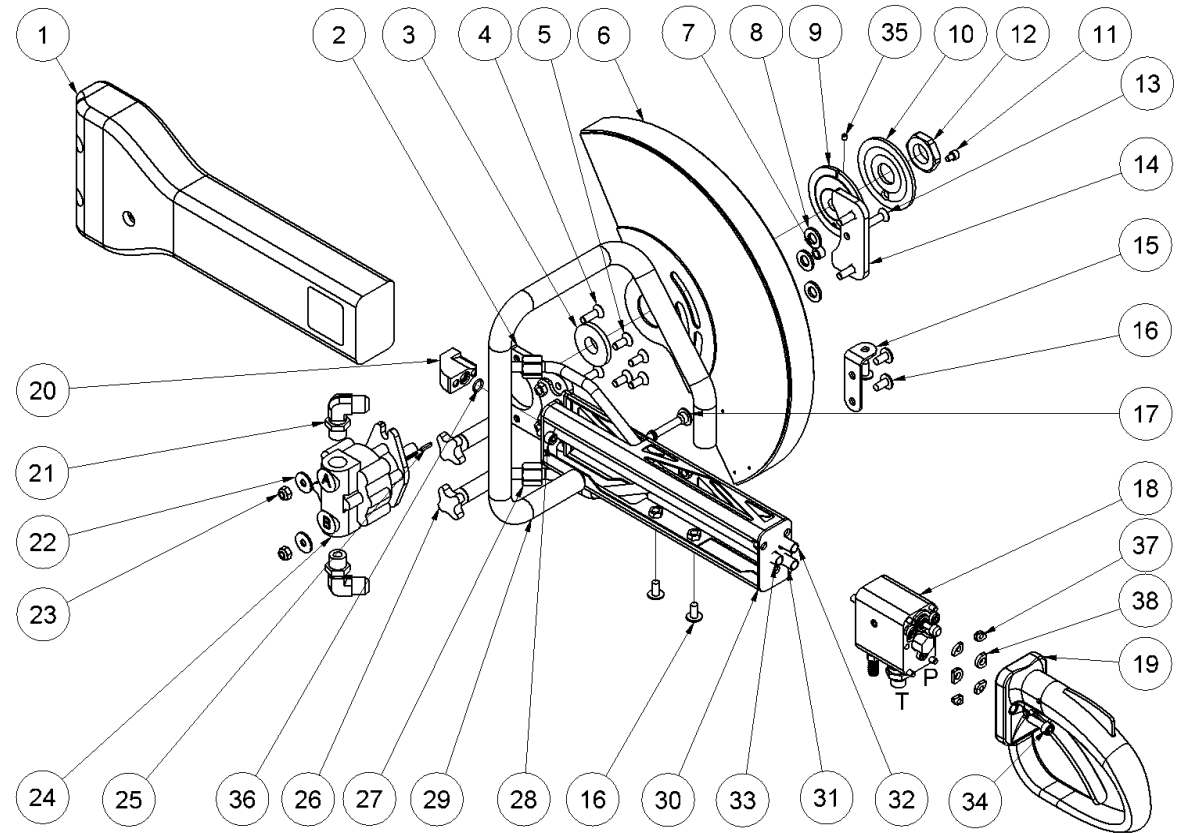

HCS14/16/18 spare parts list

From serial number 4505-
Fig. 1

Pos.	Part No.	Description	Pcs.
-	4341470	3/8" waterhose-set compl. w/ball valve	1
-	4341408	3/8" tailhose-set 2 m	1
		<i>Incl. quick-release couplings</i>	
-	7401141	Q.R. coupling 1/2" BSP male	1
-	7401142	Q.R. coupling 1/2" BSP female	1
1	8732394	Plastic cover	1
2	8231420	Motor plate	1
3	8231425	Nylon washer	1
4	7631459	Screw M8x25 20 Nm	2
5	7631458	Screw M8x20 Loctite 243 - 20 Nm	4
6	8232157	Guard 14"	1
6	8232158	Guard 16"	1
6	8232159	Guard 18"	1
7	8231426	Distance pipe	1
8	7631457	Washer $\varnothing 13/\varnothing 24 \times 2.5$	3
9	8231422	Adaptor f/disc	1
10	8231423	Washer f/disc	1
11	7631499	Screw M6x8 Loctite 243 - 15 Nm	1
12	8231424	Nut f/adaptor	1
13	8231428	Screw M8 w/whole Loctite 243 - 8 Nm	1
14	9031490	Retainer plate f/guard	1
15	8231487	Bracket f/front handle	1
16	7611282	Screw M8x16 15 Nm	5
17	8231481	Bolt f/front handle Loctite 243 - 15 Nm	1
18	9031503	Valve block complete See fig. 2	1
19	9031504	Handle complete See fig. 3	1
20	8231427	Angle plate	1
21	7431167	Elbow fitting	2
21	7431461	Elbow fitting 16"/18"	2
22	7621035	Washer M8	2
23	7621010	Lock nut M8	2
24	7331454	Hydraulic motor 14"	1
24	7331455	Hydraulic motor 16"/18"	1
25	7631456	Shaft key	1