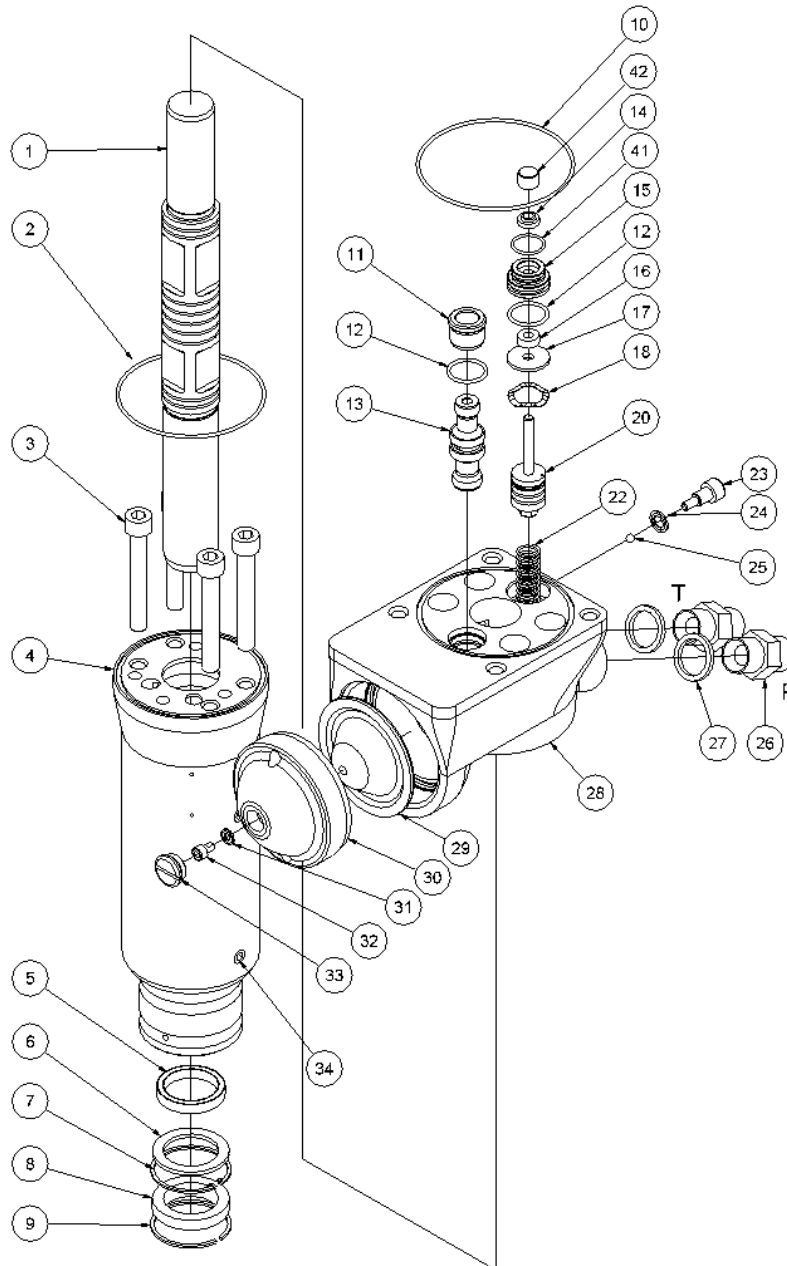

HPD Post Driver spare parts list

Serial No. 10467-13109

Fig. 2

KW Hydraulik
 Aggregate und Werkzeuge
 www.kw-hydraulik.de info@kw-hydraulik.de +49 3675 421980

Pos.	Part No.	Description	Pcs.
1	8212588	Handle plate left	1
2	8212557	Top plate	1
3	8212566	Handle plate right	1
4	7631395	Screw M8x14 <i>Loctite 243</i>	2
5	7611634	Screw M8x20	1
6	7612558	Screw M10x35 <i>Loctite 243 - 80 Nm</i>	4
7	8212559	Trigger bracket	1
8	8212561	Distance bushing	1
9	8212560	Trigger plate	1
10	7621171	Washer M8	1
11	7621010	Lock nut M8	1

HPD Post Driver spare parts list

Serial No. 10467-13109

Fig. 3

Pos.	Part No.	Description	Pcs.
-	4141358	1/2" tailhose-set 0.3 m	1
-	7401141	Q.R. coupling 1/2" BSP male	1
-	7401142	Q.R. coupling 1/2" BSP female	1
1	8212123	Striking piston	1
2	7511247	O-ring 82x2	1
3	7611244	Screw M10x70 <i>Tighten crosswise 20-40-80 Nm</i>	4
4	9012130	Cylinder	1
5	7511232	Seal $\varnothing 32/\varnothing 40 \times 6$	1
6	8211223	Supporting washer $\varnothing 32.7 \times 45 \times 2.5$	1
7	7611229	Retaining ring	1
8	7511234	Rod wiper	1
9	7611230	Spring ring	1
10	7511246	O-ring 88x2	1
11	8211228	Sleeve	1
12	7511248	O-ring 20x2	2
13	8211200	Spool HH23/HH25 30 l.p.m.	1
14	7521013	Seal	1
15	8211226	Seal housing	1
16	7521014	Seal	1
17	8211251	Washer	1
18	7611252	Crinkled spring washer 23.8x17.3x0.3	1
20	9011750	Trigger piston complete	1
22	8611249	Compression spring 1.25x12.5x62.5	1
23	8611255	Screw M8 f/lock nut	1
24	7511254	Seal ring M8	1
25	7611253	Ball $\varnothing 5$ mm	1
26	7421063	Fitting 1/2"x1/2" BSP <i>Only for tail-hoses with female thread</i>	2
27	7521072	Seal ring 1/2"	2
28	8212121	Valve housing	1
29	7711091	Diaphragm	1
30	8211216	Accumulator cover	1
31	7511268	Seal ring M5	1
32	8611269	Screw M5 f/accumulator <i>Loctite 243</i>	1
33	8211256	Plug	1
34	7621037	Pipe plug 1/8" <i>Loctite 542</i>	4
41	7511300	O-ring 17x1.5	1
42	8211227	Distance piece	1
-	9011379	Seal kit	1