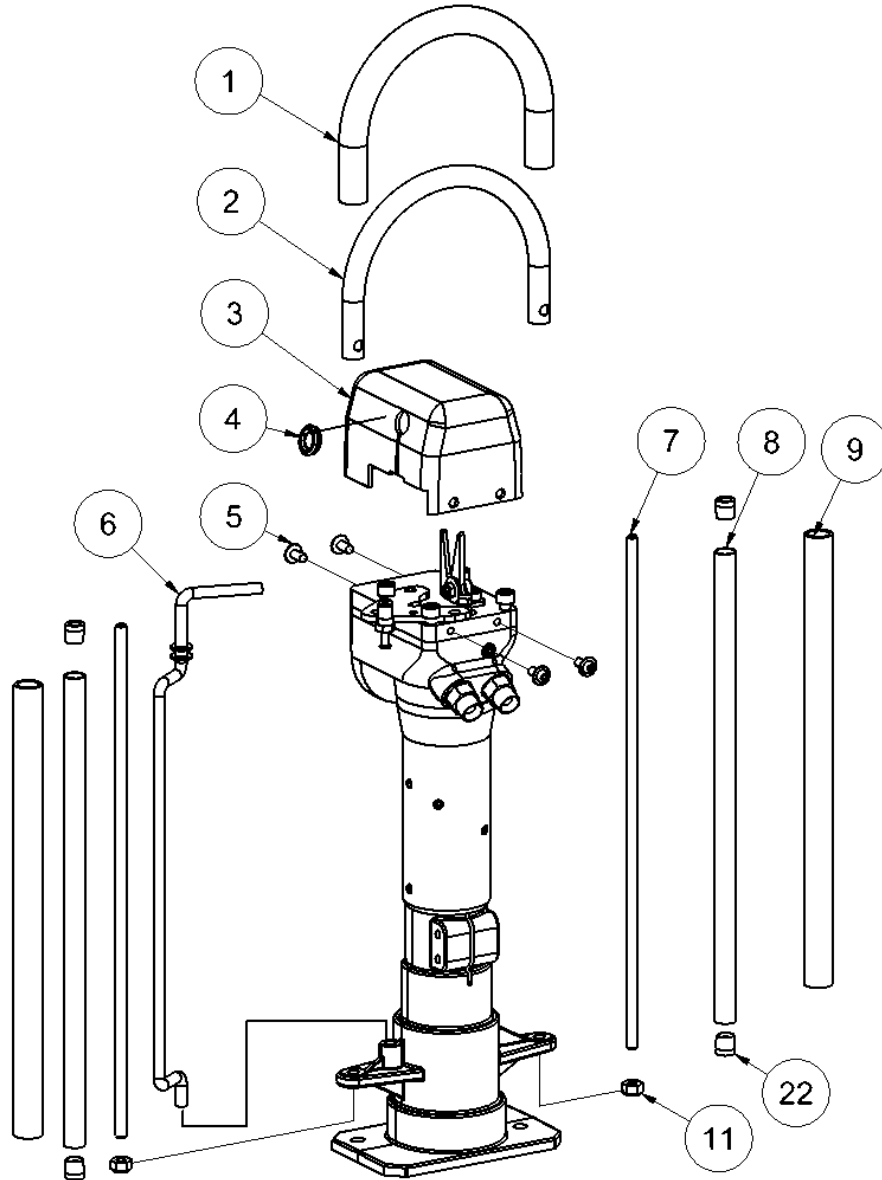

HPD Post Driver spare parts list

Serial No. 10467-13109

Fig. 1

Pos.	Part No.	Description	Pcs.
1	7731447	Handle cover <i>Incl. in part No. 8212564 - not sold separately</i>	
2	9012564	Top handle	1
3	8712573	Top cover	1
4	7722412	Rubber grommet	1
5	7611282	Screw M8x16	4
6	8212731	Trigger lever	1
7	8612728	Threaded rod <i>Loctite 638</i>	2
8	9012730	Handle (435.5 mm)	2
9	7731447	Handle cover <i>Incl. In part No. 9012730 - not sold separately</i>	
11	7621027	Nut M10	2
22	8212589	Guide bushing <i>Incl. In part No. 9012730</i>	4

HPD Post Driver spare parts list

Serial No. 10467-13109

Fig. 2

KW Hydraulik
 Aggregate und Werkzeuge
 www.kw-hydraulik.de info@kw-hydraulik.de +49 3675 421980

Pos.	Part No.	Description	Pcs.
1	8212588	Handle plate left	1
2	8212557	Top plate	1
3	8212566	Handle plate right	1
4	7631395	Screw M8x14 <i>Loctite 243</i>	2
5	7611634	Screw M8x20	1
6	7612558	Screw M10x35 <i>Loctite 243 - 80 Nm</i>	4
7	8212559	Trigger bracket	1
8	8212561	Distance bushing	1
9	8212560	Trigger plate	1
10	7621171	Washer M8	1
11	7621010	Lock nut M8	1