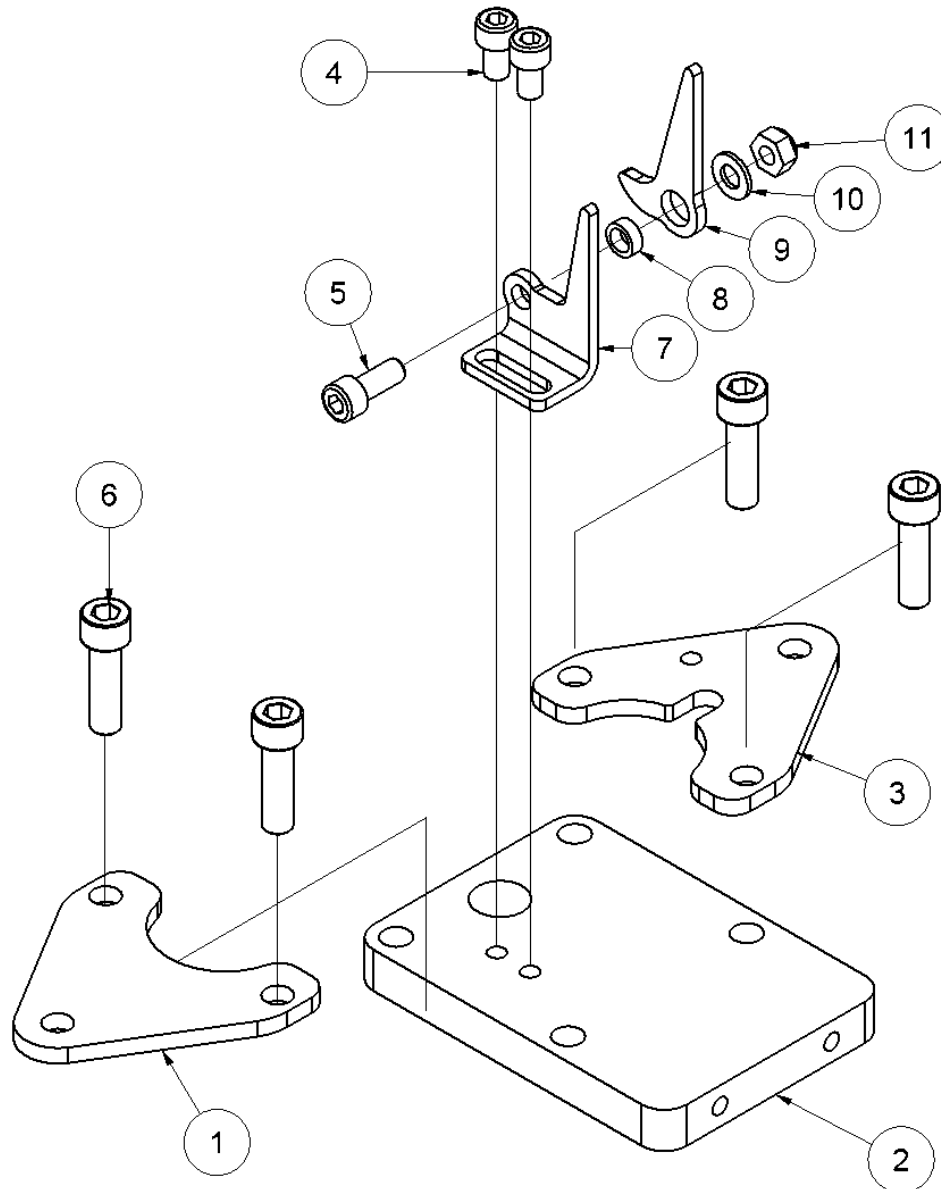

HPD Post Driver spare parts list

Serial No. 10467-13109

Fig. 1

Pos.	Part No.	Description	Pcs.
1	7731447	Handle cover <i>Incl. in part No. 8212564 - not sold separately</i>	
2	9012564	Top handle	1
3	8712573	Top cover	1
4	7722412	Rubber grommet	1
5	7611282	Screw M8x16	4
6	8212731	Trigger lever	1
7	8612728	Threaded rod <i>Loctite 638</i>	2
8	9012730	Handle (435.5 mm)	2
9	7731447	Handle cover <i>Incl. In part No. 9012730 - not sold separately</i>	
11	7621027	Nut M10	2
22	8212589	Guide bushing <i>Incl. In part No. 9012730</i>	4

HPD Post Driver spare parts list

Serial No. 10467-13109

Fig. 2

KW Hydraulik
 Aggregate und Werkzeuge
 www.kw-hydraulik.de info@kw-hydraulik.de +49 3675 421980

Pos.	Part No.	Description	Pcs.
1	8212588	Handle plate left	1
2	8212557	Top plate	1
3	8212566	Handle plate right	1
4	7631395	Screw M8x14 <i>Loctite 243</i>	2
5	7611634	Screw M8x20	1
6	7612558	Screw M10x35 <i>Loctite 243 - 80 Nm</i>	4
7	8212559	Trigger bracket	1
8	8212561	Distance bushing	1
9	8212560	Trigger plate	1
10	7621171	Washer M8	1
11	7621010	Lock nut M8	1