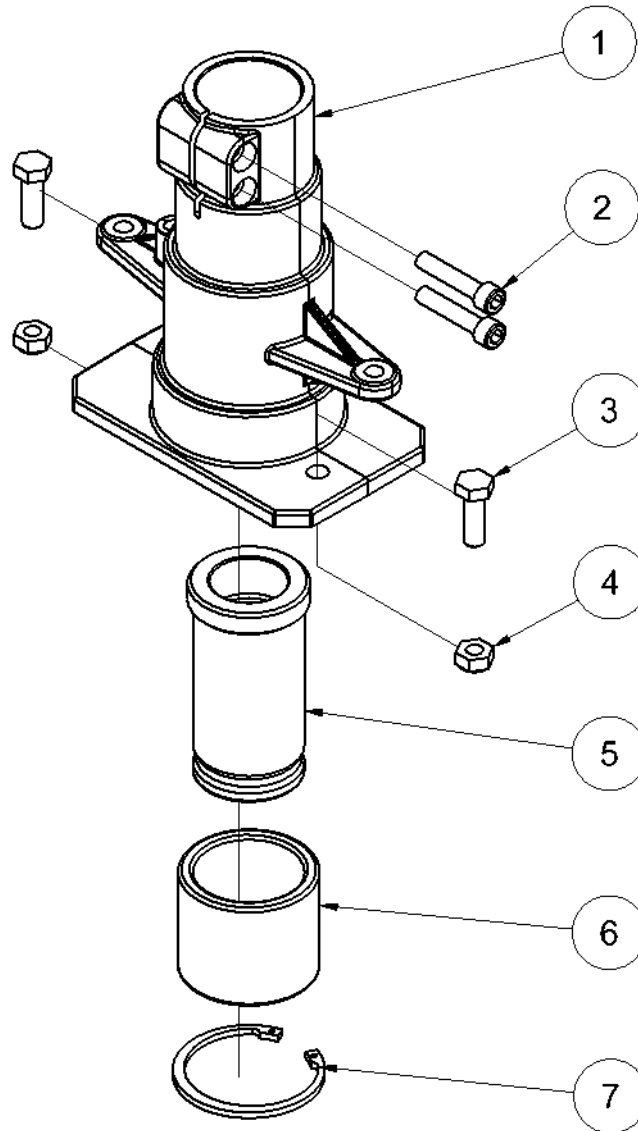

HPD Post Driver spare parts list

Serial No. 10467-13109

Fig. 3

Pos.	Part No.	Description	Pcs.
-	4141358	1/2" tailhose-set 0.3 m	1
-	7401141	Q.R. coupling 1/2" BSP male	1
-	7401142	Q.R. coupling 1/2" BSP female	1
1	8212123	Striking piston	1
2	7511247	O-ring 82x2	1
3	7611244	Screw M10x70 <i>Tighten crosswise 20-40-80 Nm</i>	4
4	9012130	Cylinder	1
5	7511232	Seal $\varnothing 32/\varnothing 40 \times 6$	1
6	8211223	Supporting washer $\varnothing 32.7 \times 45 \times 2.5$	1
7	7611229	Retaining ring	1
8	7511234	Rod wiper	1
9	7611230	Spring ring	1
10	7511246	O-ring 88x2	1
11	8211228	Sleeve	1
12	7511248	O-ring 20x2	2
13	8211200	Spool HH23/HH25 30 l.p.m.	1
14	7521013	Seal	1
15	8211226	Seal housing	1
16	7521014	Seal	1
17	8211251	Washer	1
18	7611252	Crinkled spring washer 23.8x17.3x0.3	1
20	9011750	Trigger piston complete	1
22	8611249	Compression spring 1.25x12.5x62.5	1
23	8611255	Screw M8 f/lock nut	1
24	7511254	Seal ring M8	1
25	7611253	Ball $\varnothing 5$ mm	1
26	7421063	Fitting 1/2"x1/2" BSP <i>Only for tail-hoses with female thread</i>	2
27	7521072	Seal ring 1/2"	2
28	8212121	Valve housing	1
29	7711091	Diaphragm	1
30	8211216	Accumulator cover	1
31	7511268	Seal ring M5	1
32	8611269	Screw M5 f/accumulator <i>Loctite 243</i>	1
33	8211256	Plug	1
34	7621037	Pipe plug 1/8" <i>Loctite 542</i>	4
41	7511300	O-ring 17x1.5	1
42	8211227	Distance piece	1
-	9011379	Seal kit	1

HPD Post Driver spare parts list

Serial No. 10467-13109

Fig. 4

Pos.	Part No.	Description	Pcs.
1	8212572	Nose part	1
2	7611238	Screw M10x50 <i>Loctite 243 - 40 Nm</i>	2
3	7621330	Screw M12x35	2
4	7631990	Lock nut M12	2
5	8212568	Anvil	1
6	8212569	Bushing	1
7	7612571	Retaining ring 80x4	1