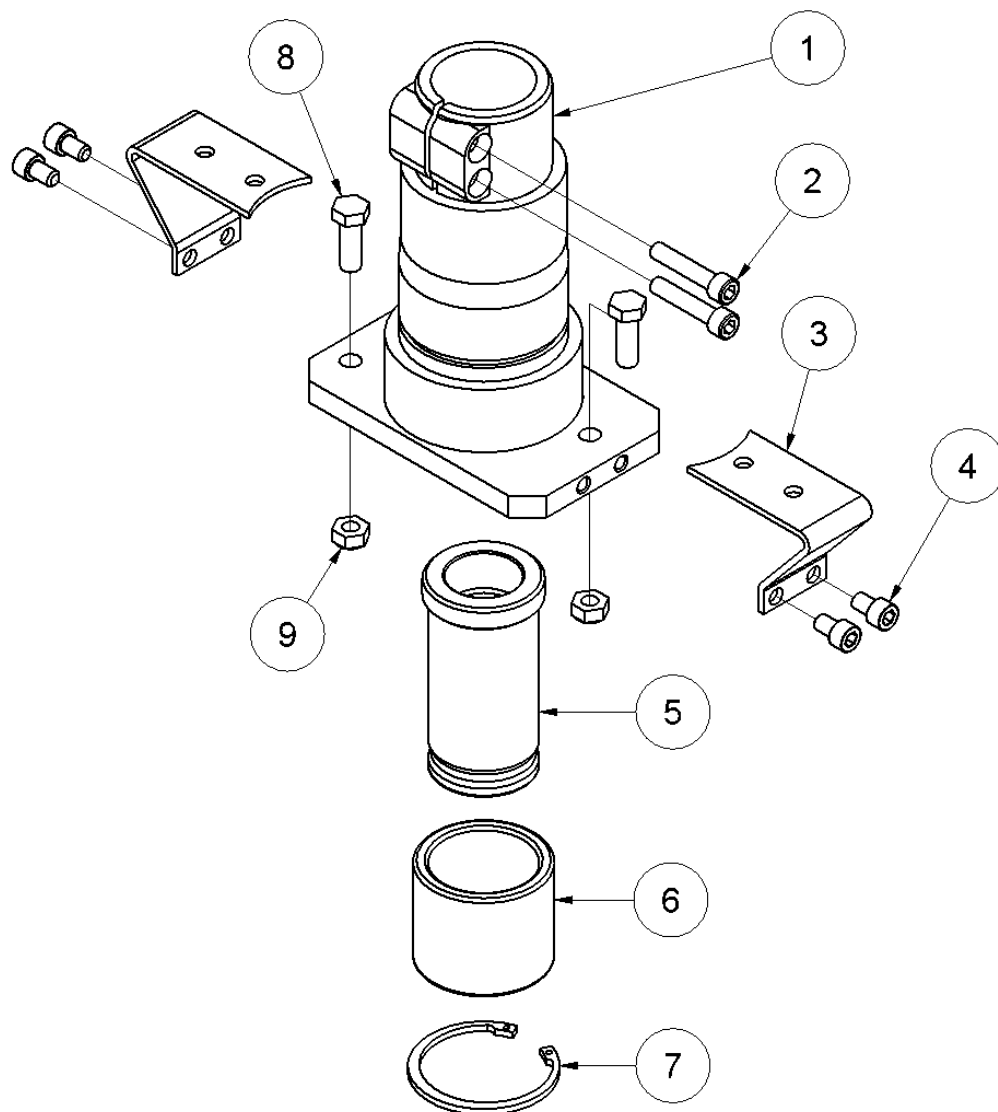

## Serial Nos. 7600-10466

Fig. 3

Pos.	Part No.	Description	Pcs.
-	4141358	1/2" tailhose-set 0.3 m	1
-	7401141	Q.R. coupling 1/2" BSP male	1
-	7401142	Q.R. coupling 1/2" BSP female	1
1	8212123	Striking piston	1
2	7511247	O-ring 82x2	1
3	7611244	Screw M10x70 <i>Tighten crosswise 20-40-80 Nm</i>	4
4	9012130	Cylinder	1
5	7511232	Seal $\phi 32/\phi 40 \times 6$	1
6	8211223	Supporting washer $\phi 32.7 \times 45 \times 2.5$	1
7	7611229	Retaining ring	1
8	7511234	Rod wiper	1
9	7611230	Spring ring	1
10	7511246	O-ring 88x2	1
11	8211228	Sleeve	1
12	7511248	O-ring 20x2	2
13	8211200	Spool HH23/HH25 30 l.p.m.	1
14	7521013	Seal	1
15	8211226	Seal housing	1
16	7521014	Seal	1
17	8211251	Washer	1
18	7611252	Crinkled spring washer 23.8x17.3x0.3	1
20	9011750	Trigger piston complete	1
22	8611249	Compression spring 1.25x12.5x62.5	1
23	8611255	Screw M8 f/lock nut	1
24	7511254	Seal ring M8	1
25	7611253	Ball $\phi 5$ mm	1
26	7421063	Fitting 1/2"x1/2" BSP <i>Only for tail-hoses with female thread</i>	2
27	7521072	Seal ring 1/2"	2
28	8212121	Valve housing	1
29	7711091	Diaphragm	1
30	8211216	Accumulator cover	1
31	7511268	Seal ring M5	1
32	8611269	Screw M5 f/accumulator <i>Loctite 243</i>	1
33	8211256	Plug	1
34	7621037	Pipe plug 1/8" <i>Loctite 542</i>	4
41	7511300	O-ring 17x1.5	1
42	8211227	Distance piece	1
-	9011379	Seal kit	1

## Serial Nos. 7600-10466

Fig. 4

Pos.	Part No.	Description	Pcs.
1	8212594	Nose part	1
2	7611238	Screw M10x50 <i>Loctite 243 - 40 Nm</i>	2
3	8212593	Bottom plate for handle	2
4	7612595	Screw M10x16	4
5	8212568	Anvil	1
6	8212569	Bushing	1
7	7612571	Retaining ring 80x4	1
8	7621330	Screw M12x35	2
9	7631990	Lock nut M12	2