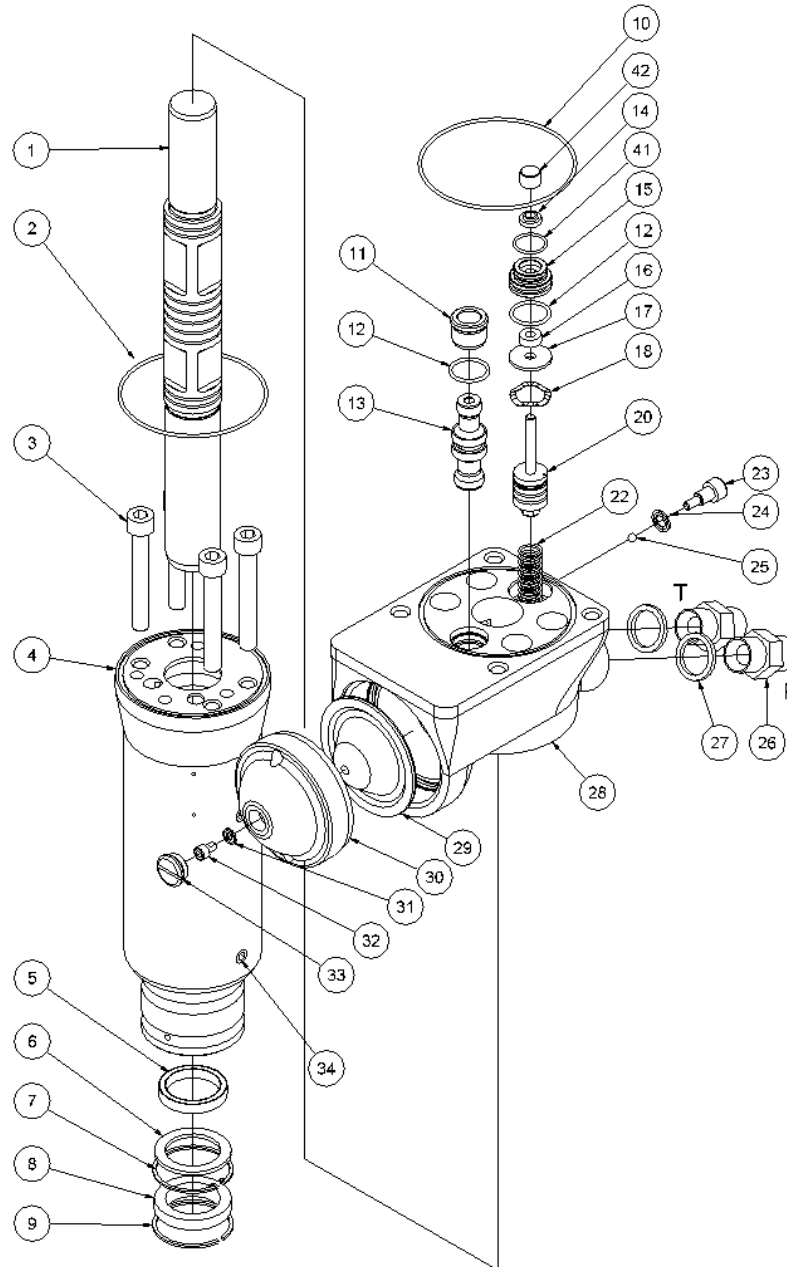

HPD Post Driver spare parts list

Serial Nos. 7600-10466

Fig. 3

Pos.	Part No.	Description	Pcs.
-	4141358	1/2" tailhose-set 0.3 m	1
-	7401141	Q.R. coupling 1/2" BSP male	1
-	7401142	Q.R. coupling 1/2" BSP female	1
1	8212123	Striking piston	1
2	7511247	O-ring 82x2	1
3	7611244	Screw M10x70 <i>Tighten crosswise 20-40-80 Nm</i>	4
4	9012130	Cylinder	1
5	7511232	Seal $\phi 32/\phi 40 \times 6$	1
6	8211223	Supporting washer $\phi 32.7 \times 45 \times 2.5$	1
7	7611229	Retaining ring	1
8	7511234	Rod wiper	1
9	7611230	Spring ring	1
10	7511246	O-ring 88x2	1
11	8211228	Sleeve	1
12	7511248	O-ring 20x2	2
13	8211200	Spool HH23/HH25 30 l.p.m.	1
14	7521013	Seal	1
15	8211226	Seal housing	1
16	7521014	Seal	1
17	8211251	Washer	1
18	7611252	Crinkled spring washer 23.8x17.3x0.3	1
20	9011750	Trigger piston complete	1
22	8611249	Compression spring 1.25x12.5x62.5	1
23	8611255	Screw M8 f/lock nut	1
24	7511254	Seal ring M8	1
25	7611253	Ball $\phi 5$ mm	1
26	7421063	Fitting 1/2"x1/2" BSP <i>Only for tail-hoses with female thread</i>	2
27	7521072	Seal ring 1/2"	2
28	8212121	Valve housing	1
29	7711091	Diaphragm	1
30	8211216	Accumulator cover	1
31	7511268	Seal ring M5	1
32	8611269	Screw M5 f/accumulator <i>Loctite 243</i>	1
33	8211256	Plug	1
34	7621037	Pipe plug 1/8" <i>Loctite 542</i>	4
41	7511300	O-ring 17x1.5	1
42	8211227	Distance piece	1
-	9011379	Seal kit	1