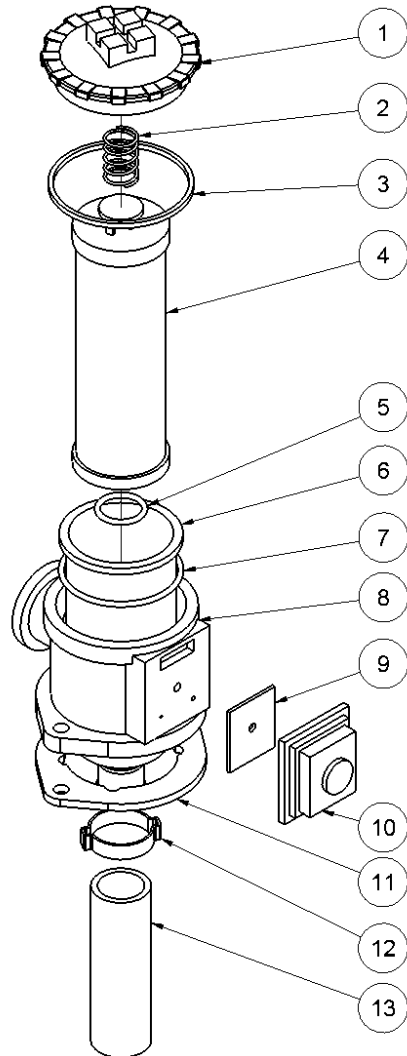

HPP06 spare parts list From serial number 14775

Fig. 5

Pos.	Part No.	Description	Pcs.
1	9421189	Filter cover	1
2	9421193	Filter spring	1
3	9421502	Seal f/filter cover <i>Also included in 9421188</i>	1
4	9421190	Filter element	1
5	-	O-ring $\varnothing 3 \times 22$ <i>Included in 9421188</i>	1
6	-	Filter cup	1
7	-	O-ring $\varnothing 3 \times 60$ <i>Included in 9421188</i>	1
8	-	Filter housing	1
9	9422041	Ventilation filter	1
10	9422042	Cover f/ventilation filter	1
11	-	Seal <i>Included in 9421188</i>	1
12	7621789	Hose clamp	1
13	9022043	Filter hose	1
-	9421188	Seal kit filter <i>Pos. 3, 5, 7 and 11</i>	1
-	8421092	Filter complete <i>Pos. 1-13</i>	1