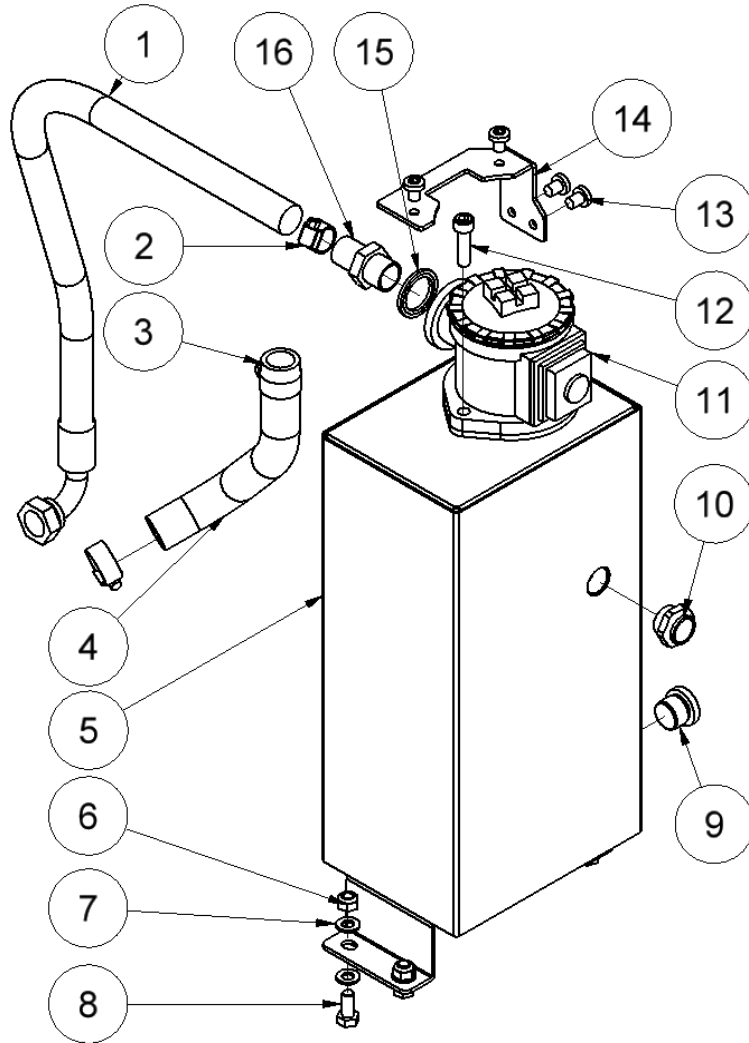

HPP06 spare parts list

From serial number 14775

Fig. 4

Pos.	Part No.	Description	Pcs.
1	8723416	Cooler hose	1
2	7421081	Hose clip 1/2"	1
3	7421082	Hose clip 3/4"	2
4	8723419	Suction hose	1
5	8223355	Hydraulic tank	1
6	7621010	Lock nut M8	4
7	7621171	Washer M8	8
8	7623004	Screw M8x18	4
9	7621075	Threaded plug 1/2" w/seal	1
10	7721099	Sight glass 1/2" w/seal	1
11	8421092	Filter complete	1
12	7621045	Screw M8x30 <i>Loctite 243</i>	2
13	7621042	Screw M8x10	4
14	8223358	Tank bracket	1
15	7521118	Seal ring 3/4"	1
16	7421079	Hose fitting 1/2"x3/4" <i>Loctite 542</i>	1