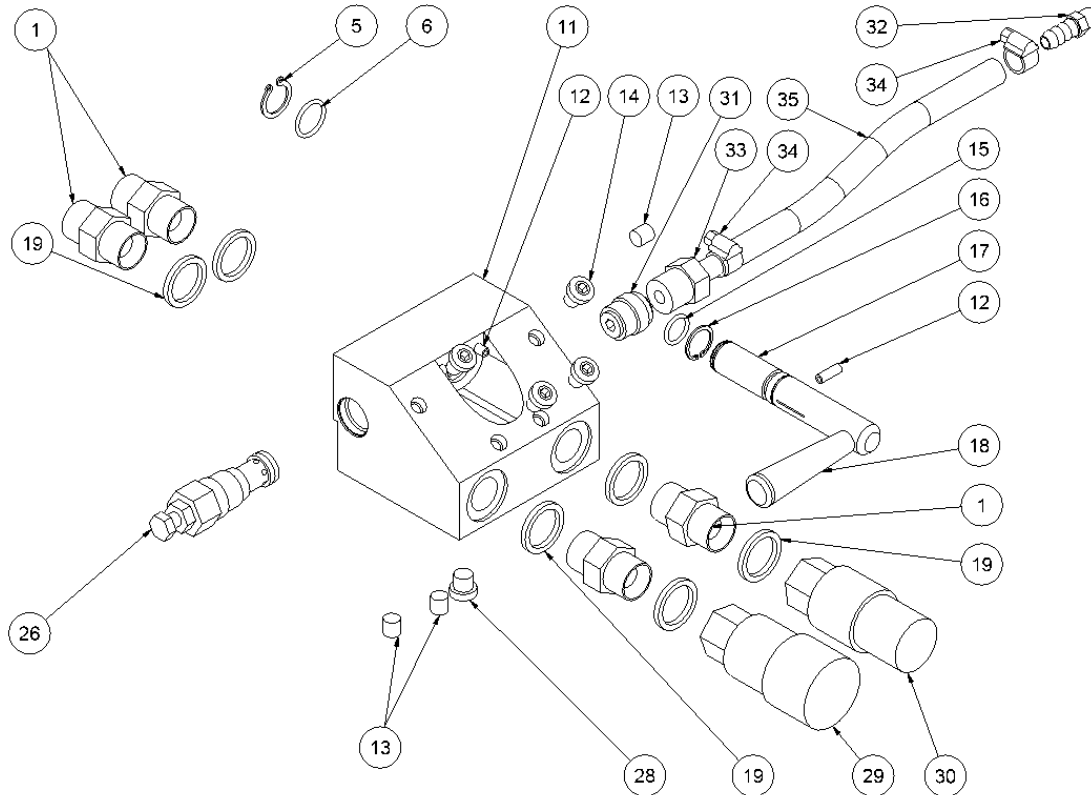

## From serial number 14775

Fig. 2

Pos.	Part No.	Description	Pcs.
1	7322292	Engine 6.5 HP Honda GX200	1
2	7621010	Lock nut M8	4
3	7621171	Washer M8	8
4	8223413	Distance piece	2
5	7621048	Screw M8x65	4
6	8222295	Flange	1
7	8222322	Distance bushing	1
8	7621038	Screw 5/16" UNFx25 20 Nm - Loctite 243	4
9	7621032	Set screw M6x8 5 Nm - Loctite 243	1
10	7422293	Coupling engine part	1
11	7421083	Rubber coupling	1
12	7421067	Coupling pump	1
13	8222294	Coupling housing	1
14	7722323	Plastic plug	1
15	8222296	Distance tube	4
16	7421062	Banjo bolt 1/2" 80 Nm	1
17	7521072	Seal ring 1/2"	2
18	8723417	Pressure hose	1
19	7421080	Hose fitting 3/4"x1/2" Loctite 542	1
20	7421060	Angle nipple 1/2" Loctite 542	1
21	9922133	Centering washer	1
22	7622331	Screw M8x190 20 Nm	4
23	7423280	Pump 6.3 ccm	1
-	9021667	Seal kit for hydraulic pump	1
24	7621111	Nut M14x1.5 40 Nm	1
25	7621117	Spring washer M14	2
26	8321130	Fan ø280-3	1
27	8321130	Cooler complete	1
28	7421582	Fitting 1/2" – 3/4"	1
29	7521118	Seal ring 3/4"	2
30	8723415	Cooler pressure hose	1

## From serial number 14775

Fig. 3

Pos.	Part No.	Description	Pcs.
1	7421063	Fitting 1/2"x1/2" BSP	4
5	7621606	Retaining ring A17	1
6	7521609	O-ring 17x2 mm	1
11	8221731	Valve block	1
12	7621050	Roll pin ø5x14	3
13	7621037	Pipe plug 1/8" <i>Loctite 542</i>	3
14	7621044	Screw M8x16 <i>15 Nm</i>	4
15	7521608	O-ring 13x2 mm	1
16	7621607	Retaining ring AV17	1
17	8221605	Spool	1
18	7721094	Lever ON/OFF <i>Loctite 243</i>	1
19	7521072	Seal ring 1/2"	6
26	7421587	Pressure relief valve <i>40 Nm</i>	1
28	7621323	Threaded plug 1/8" w/seal	1
29	7401142	Q.R. coupling 1/2" BSP female	1
30	7401141	Q.R. coupling 1/2" BSP male	1
31	7421733	Check valve	1
32	7421734	Hose fitting 3/8"x1/8" <i>Loctite 542</i>	1
33	7421735	Hose fitting 3/8"x1/2" <i>Loctite 542</i>	1
34	7421740	Hose clip 3/8"	2
35	9021739	Hose 3/8"	1