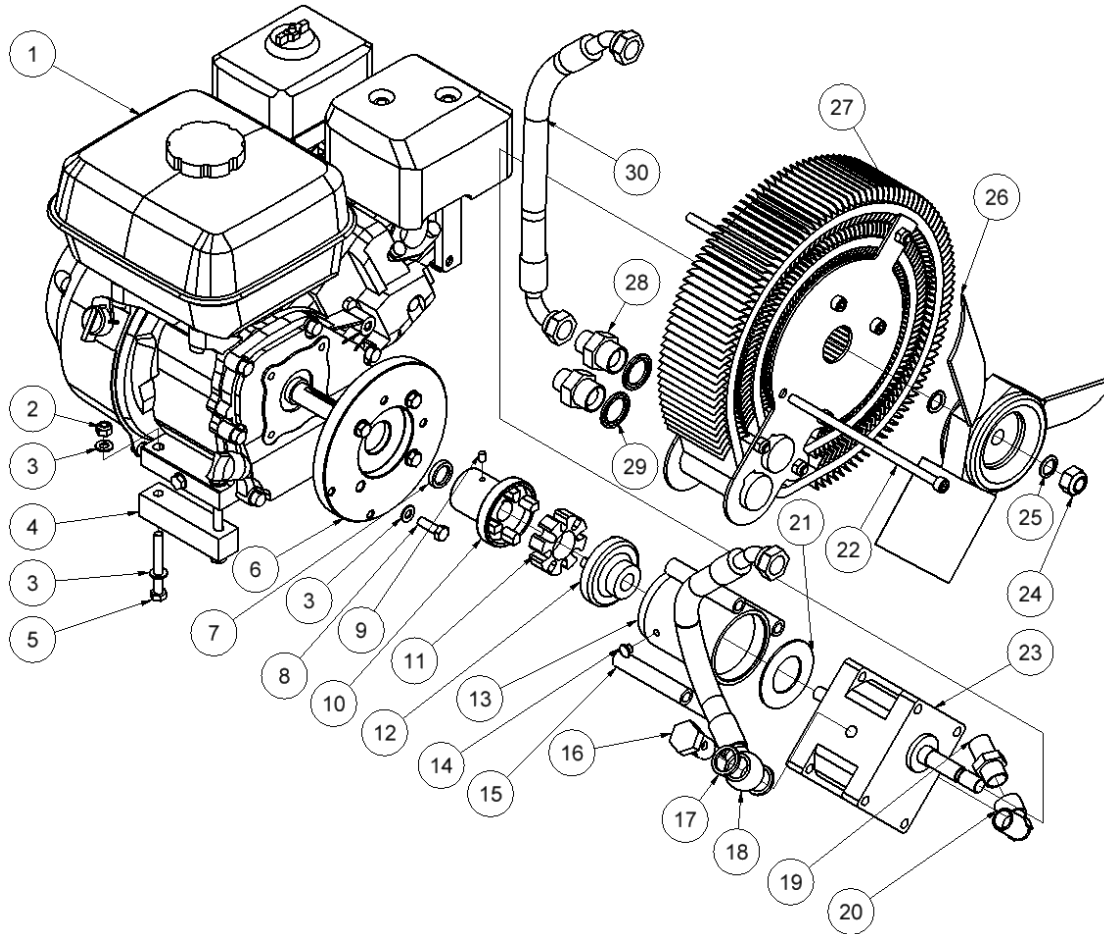

## From serial number 14775

Fig. 1

Pos.	Part No.	Description	Pcs.
1	8223354	Chassis complete HPP06	1
2	7721125	Tube plug 25x25	2
3	7723410	Wheel	2
4	7632539	Screw M8x16	2
5	8223409	Wheel lock	2
6	7623411	Retaining ring	2
7	7623412	Shim washer	2
8	8223357	Side plate right	1
9	7621042	Screw M8x10	12
10	7621044	Screw M8x16	4
11	8721095	Rubber foot	1
12	7621010	Locknut M8	2
13	8223356	Side plate left	1
14	9023418	Pull-out handle w/ rubber grip	2
15	7721197	Bolt <i>Loctite 243</i>	2
16	7722323	Plastic plug	2

## From serial number 14775

Fig. 2

Pos.	Part No.	Description	Pcs.
1	7322292	Engine 6.5 HP Honda GX200	1
2	7621010	Lock nut M8	4
3	7621171	Washer M8	8
4	8223413	Distance piece	2
5	7621048	Screw M8x65	4
6	8222295	Flange	1
7	8222322	Distance bushing	1
8	7621038	Screw 5/16" UNFx25 20 Nm - Loctite 243	4
9	7621032	Set screw M6x8 5 Nm - Loctite 243	1
10	7422293	Coupling engine part	1
11	7421083	Rubber coupling	1
12	7421067	Coupling pump	1
13	8222294	Coupling housing	1
14	7722323	Plastic plug	1
15	8222296	Distance tube	4
16	7421062	Banjo bolt 1/2" 80 Nm	1
17	7521072	Seal ring 1/2"	2
18	8723417	Pressure hose	1
19	7421080	Hose fitting 3/4"x1/2" Loctite 542	1
20	7421060	Angle nipple 1/2" Loctite 542	1
21	9922133	Centering washer	1
22	7622331	Screw M8x190 20 Nm	4
23	7423280	Pump 6.3 ccm	1
-	9021667	Seal kit for hydraulic pump	1
24	7621111	Nut M14x1.5 40 Nm	1
25	7621117	Spring washer M14	2
26	8321130	Fan ø280-3	1
27	8321130	Cooler complete	1
28	7421582	Fitting 1/2" – 3/4"	1
29	7521118	Seal ring 3/4"	2
30	8723415	Cooler pressure hose	1