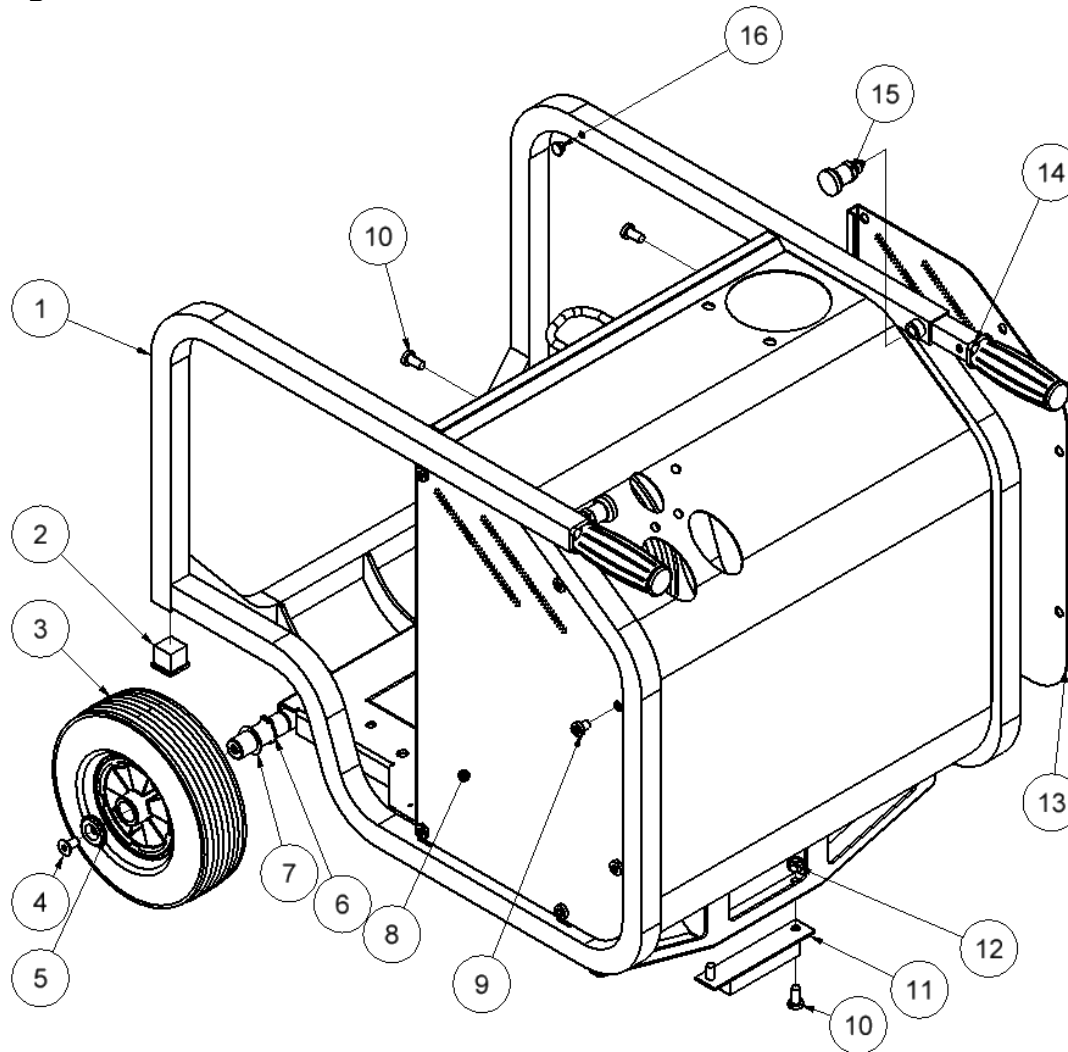

## From serial number 14775

Fig. 1

Pos.	Part No.	Description	Pcs.
1	8223354	Chassis complete HPP06	1
2	7721125	Tube plug 25x25	2
3	7723410	Wheel	2
4	7632539	Screw M8x16	2
5	8223409	Wheel lock	2
6	7623411	Retaining ring	2
7	7623412	Shim washer	2
8	8223357	Side plate right	1
9	7621042	Screw M8x10	12
10	7621044	Screw M8x16	4
11	8721095	Rubber foot	1
12	7621010	Locknut M8	2
13	8223356	Side plate left	1
14	9023418	Pull-out handle w/ rubber grip	2
15	7721197	Bolt <i>Loctite 243</i>	2
16	7722323	Plastic plug	2

## From serial number 14775

Fig. 2

Pos.	Part No.	Description	Pcs.
1	7322292	Engine 6.5 HP Honda GX200	1
2	7621010	Lock nut M8	4
3	7621171	Washer M8	8
4	8223413	Distance piece	2
5	7621048	Screw M8x65	4
6	8222295	Flange	1
7	8222322	Distance bushing	1
8	7621038	Screw 5/16" UNFx25 20 Nm - Loctite 243	4
9	7621032	Set screw M6x8 5 Nm - Loctite 243	1
10	7422293	Coupling engine part	1
11	7421083	Rubber coupling	1
12	7421067	Coupling pump	1
13	8222294	Coupling housing	1
14	7722323	Plastic plug	1
15	8222296	Distance tube	4
16	7421062	Banjo bolt 1/2" 80 Nm	1
17	7521072	Seal ring 1/2"	2
18	8723417	Pressure hose	1
19	7421080	Hose fitting 3/4"x1/2" Loctite 542	1
20	7421060	Angle nipple 1/2" Loctite 542	1
21	9922133	Centering washer	1
22	7622331	Screw M8x190 20 Nm	4
23	7423280	Pump 6.3 ccm	1
-	9021667	Seal kit for hydraulic pump	1
24	7621111	Nut M14x1.5 40 Nm	1
25	7621117	Spring washer M14	2
26	8321130	Fan ø280-3	1
27	8321130	Cooler complete	1
28	7421582	Fitting 1/2" – 3/4"	1
29	7521118	Seal ring 3/4"	2
30	8723415	Cooler pressure hose	1