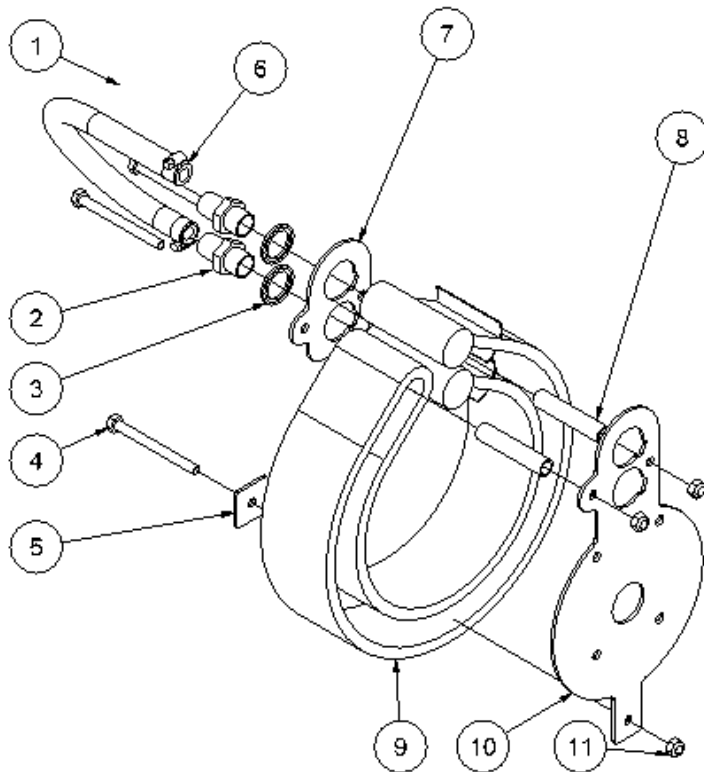

HPP09 Powerpack Spare Parts List

From serial number 1188-1278

Fig. 3

Pos.	Part No.	Description	Pcs.
1	7421063	Fitting 1/2"x1/2" BSP	3
2	7421078	Hose fitting 1/2"x1/2"	1
3	7521072	Seal ring 1/2"	6
4	8221033	Valve block	1
5	7421056	Pressure relief valve 50-220 bar	1
6	7621036	Socket plug R1/4x1/2 conical	1
7	7621096	Lock ring A15 stainless	1
8	7521134	O-ring 15x2 mm 90 nbr	1
9	7621037	Socket plug R1/8x3/8 conical	2
10	7621050	Roll pin ø5x14	3
11	7521064	Seal ring 1/8"	1
12	8221024	Nipple 1/8"x1/8"	1
13	7421073	Nipple with reduction	1
14	7401142	Q.R. coupling 1/2" BSP female	1
15	8221085	Spool	1
16	7721094	Lever ON/OFF	1
17	7521135	O-ring 11x2 mm 90 nbr	1
18	7621097	Lock ring AV15	1
19	7401141	Q.R. coupling 1/2" BSP male	1
-	2121101	Valve block complete	1

HPP09 Powerpack Spare Parts List

From serial number 1188-1278

Fig. 5

Pos.	Part No.	Description	Pcs.
1	8721071	3/4" hose 440 mm	1
2	8721070	1/2" hose 455 mm	1
3	7421081	Hose clip 1/2"	2
4	7421079	Hose fitting 1/2"x3/4"	1
5	7521118	Seal ring 3/4"	1
6	9421188	Seal kit return filter	1
7	7621045	Screw M8x30	2
8	9421190	Filter cartridge	1
10	8221153	Hydraulic tank	1
11	9421191	Ventilation filter	1
12	7421082	Hose clip 3/4"	2
13	7621010	Nut M8	4
14	7621035	Washer M8	4
15	7621049	Screw M8x45	4
16	7721099	Sight glass 1/2" w/seal	1
17	7621075	Socket plug R 1/2" w/seal	1
18	9421189	Filter cover	1
19	9421193	Filter spring	1
20	9421192	Cover f/ventilation filter	1
-	8421092	Filter complete <i>Pos. 6, 8, 10, 11, 18, 19, 20</i>	1

HPP09 Powerpack Spare Parts List

From serial number 1188-1278

Fig. 6

Pos.	Part No.	Description	Pcs.
1	8721069	1/2" hose 330 mm	1
2	7421079	Hose fitting 1/2"x3/4"	2
3	7521118	Seal ring 3/4"	2
4	7621047	Screw M8x90	3
5	8221121	Plate	1
6	7421081	Hose clip 1/2"	2
7	8221116	Plate	1
8	8221086	Distance pipe $\varnothing 12 \times 1.5$	2
9	8321093	Cooler $\varnothing 280$	1
10	8221112	Bracket for cooler	1
11	7621010	Nut M8	3
-	2121103	Cooler complete <i>Pos. 3-5, 7-11</i>	1