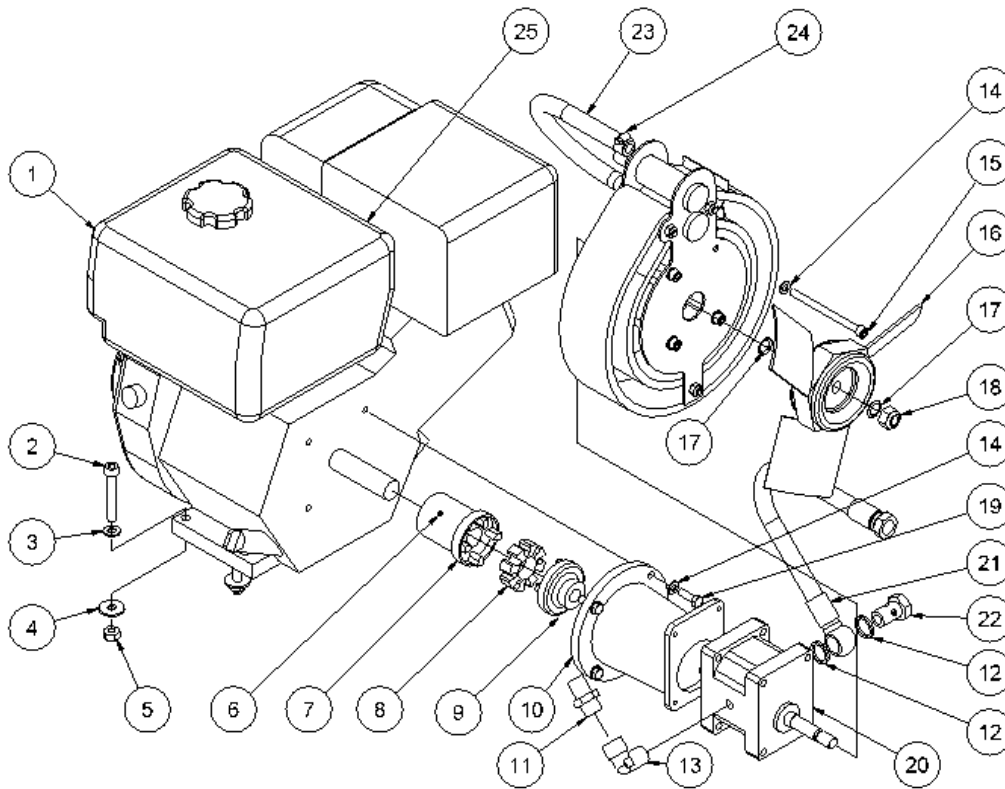

HPP09 Powerpack Spare Parts List

From serial number 1188-1278

Fig. 1

Pos.	Part No.	Description	Pcs.
1	8221001	Chassis complete HPP09/09E	1
2	7721125	Socket plug	4
3	7621100	Washer 25/35/1 mm	2
4	7621098	Lock ring AS25x2	2
5	7721140	Wheel cover	2
6	7721138	Wheel HPP09	2
7	7621042	Screw M8x10	10
8	8221020	Side cover set HPP09	1
9	7621046	Screw M8x35	2
10	7621010	Nut M8	2
11	8721095	Rubber foot	1
12	9021563	Rubber band	1
13	7721197	Bolt	2
14	8221373	Pull-out handle HPP09/09E	2
15	7721199	Rubber handle	2

HPP09 Powerpack Spare Parts List

From serial number 1188-1278

Fig. 2

www.kw-hydraulik.de info@kw-hydraulik.de +49 3675 421980

Pos.	Part No.	Description	Pcs.
1	7321143	Engine 9 HP Honda GX270	1
2	7621039	Screw M10x65	4
3	7621172	Washer M10	4
4	7621034	Washer M10	4
5	7621027	Nut M10	4
6	7621032	Set screw M6x8	1
7	7421066	Coupling engine part	1
8	7421083	Rubber coupling	1
9	7421067	Coupling pump	1
10	7421068	Coupling housing	1
11	7421080	Hose fitting 3/4"x1/2"	1
13	7421060	Angle nipple	1
14	7621171	Washer M8	8
15	7621043	Screw M8x110	4
16	8321130	Fan ø280	1
17	7621117	Spring washer M14	2
18	7621111	Nut M14x1.5	1
19	7621038	Screw 5/16" UNFx25	4
20	7421076	Pump 6.3 ccm	1
21	8721084	Feed line w/banjo	1
22	7421062	Banjo bolt 1/2"	1
23	8721069	1/2" hose 330 mm	1
24	7421081	Hose clip 1/2"	2
25	8621137	Tension spring 0.90x9.10x23	1
-	2121103	Cooler complete See fig. 6	1