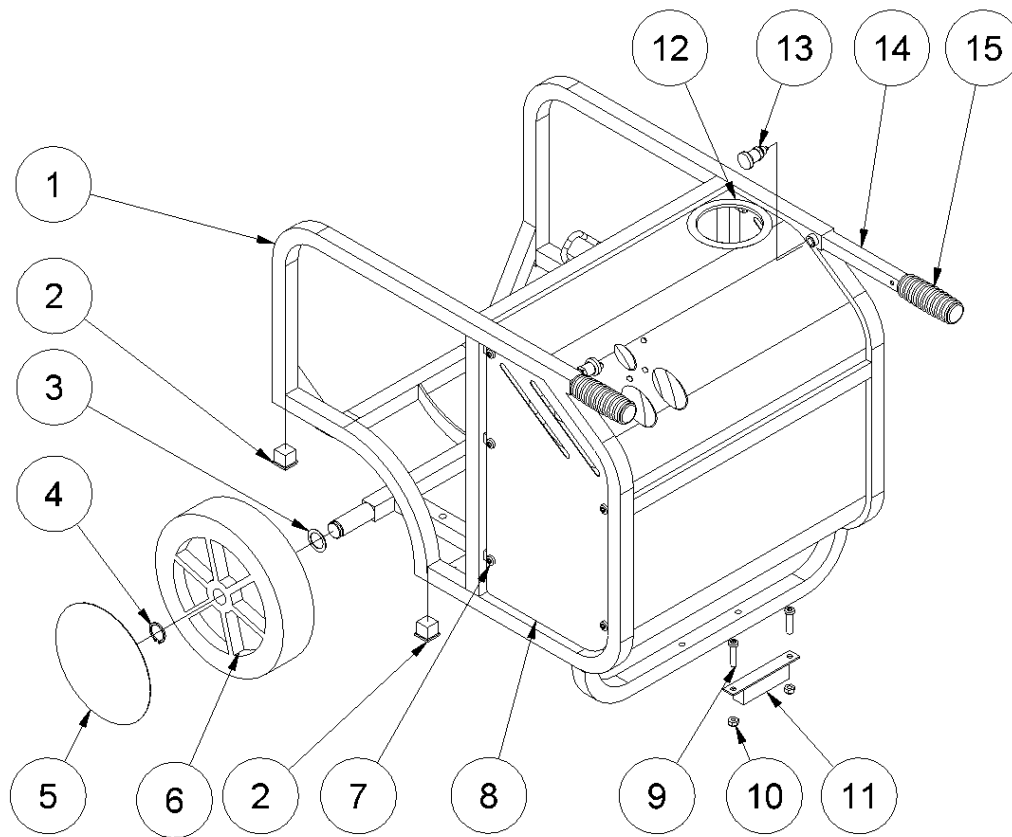

HPP09 Powerpack Spare Parts List

From serial number 1188-1278

Fig. 1

Pos.	Part No.	Description	Pcs.
1	8221001	Chassis complete HPP09/09E	1
2	7721125	Socket plug	4
3	7621100	Washer 25/35/1 mm	2
4	7621098	Lock ring AS25x2	2
5	7721140	Wheel cover	2
6	7721138	Wheel HPP09	2
7	7621042	Screw M8x10	10
8	8221020	Side cover set HPP09	1
9	7621046	Screw M8x35	2
10	7621010	Nut M8	2
11	8721095	Rubber foot	1
12	9021563	Rubber band	1
13	7721197	Bolt	2
14	8221373	Pull-out handle HPP09/09E	2
15	7721199	Rubber handle	2

HPP09 Powerpack Spare Parts List

From serial number 1188-1278

Fig. 3

Pos.	Part No.	Description	Pcs.
1	7421063	Fitting 1/2"x1/2" BSP	3
2	7421078	Hose fitting 1/2"x1/2"	1
3	7521072	Seal ring 1/2"	6
4	8221033	Valve block	1
5	7421056	Pressure relief valve 50-220 bar	1
6	7621036	Socket plug R1/4x1/2 conical	1
7	7621096	Lock ring A15 stainless	1
8	7521134	O-ring 15x2 mm 90 nbr	1
9	7621037	Socket plug R1/8x3/8 conical	2
10	7621050	Roll pin ø5x14	3
11	7521064	Seal ring 1/8"	1
12	8221024	Nipple 1/8"x1/8"	1
13	7421073	Nipple with reduction	1
14	7401142	Q.R. coupling 1/2" BSP female	1
15	8221085	Spool	1
16	7721094	Lever ON/OFF	1
17	7521135	O-ring 11x2 mm 90 nbr	1
18	7621097	Lock ring AV15	1
19	7401141	Q.R. coupling 1/2" BSP male	1
-	2121101	Valve block complete	1