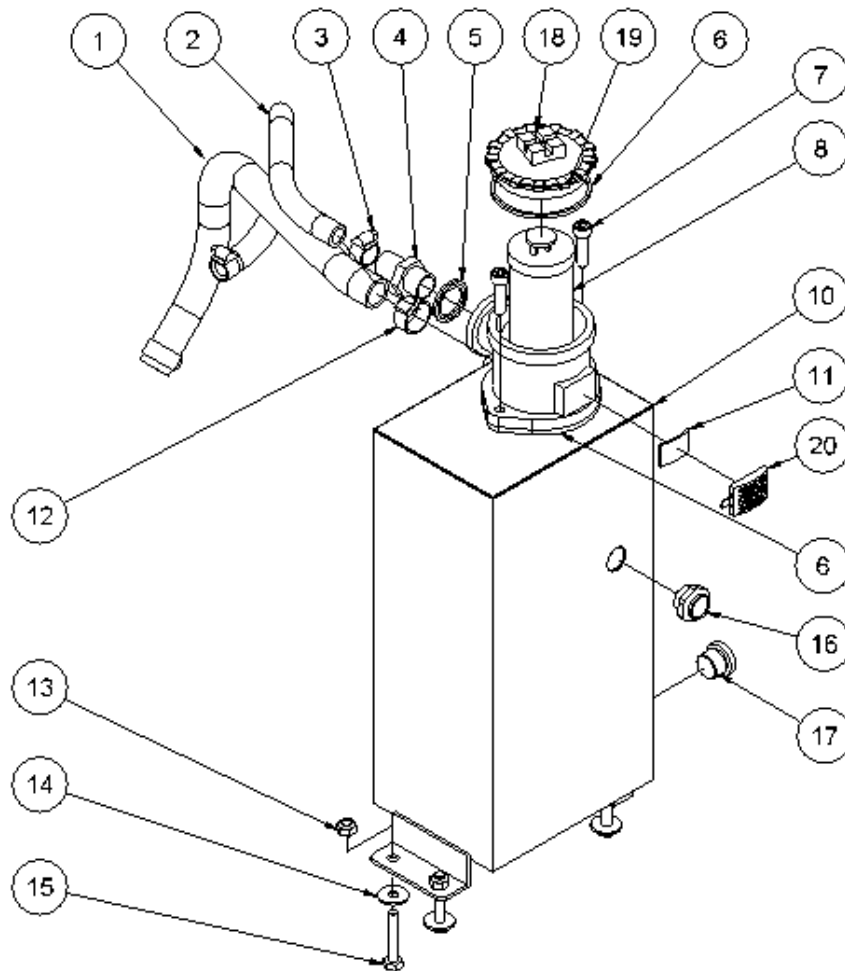

HPP09 Powerpack Spare Parts List

From serial number 1188-1278

Fig. 5

Pos.	Part No.	Description	Pcs.
1	8721071	3/4" hose 440 mm	1
2	8721070	1/2" hose 455 mm	1
3	7421081	Hose clip 1/2"	2
4	7421079	Hose fitting 1/2"x3/4"	1
5	7521118	Seal ring 3/4"	1
6	9421188	Seal kit return filter	1
7	7621045	Screw M8x30	2
8	9421190	Filter cartridge	1
10	8221153	Hydraulic tank	1
11	9421191	Ventilation filter	1
12	7421082	Hose clip 3/4"	2
13	7621010	Nut M8	4
14	7621035	Washer M8	4
15	7621049	Screw M8x45	4
16	7721099	Sight glass 1/2" w/seal	1
17	7621075	Socket plug R 1/2" w/seal	1
18	9421189	Filter cover	1
19	9421193	Filter spring	1
20	9421192	Cover f/ventilation filter	1
-	8421092	Filter complete <i>Pos. 6, 8, 10, 11, 18, 19, 20</i>	1