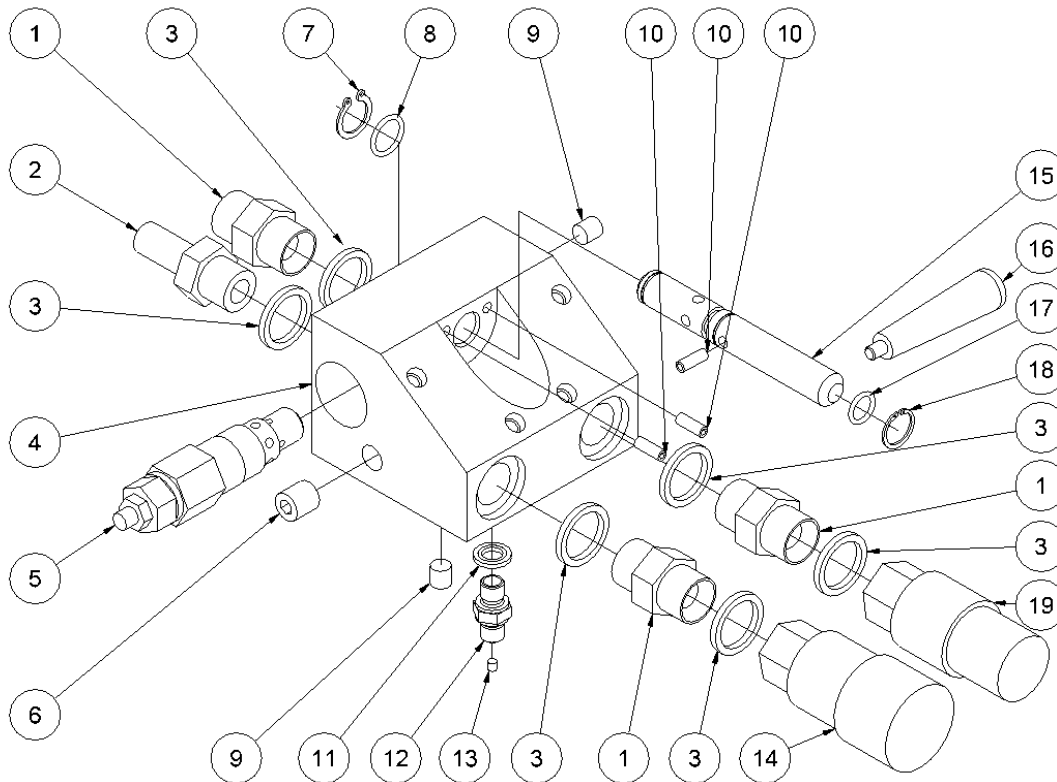

HPP09 Powerpack Spare Parts List

From serial number 1188-1278

Fig. 2

www.kw-hydraulik.de info@kw-hydraulik.de +49 3675 421980

Pos.	Part No.	Description	Pcs.
1	7321143	Engine 9 HP Honda GX270	1
2	7621039	Screw M10x65	4
3	7621172	Washer M10	4
4	7621034	Washer M10	4
5	7621027	Nut M10	4
6	7621032	Set screw M6x8	1
7	7421066	Coupling engine part	1
8	7421083	Rubber coupling	1
9	7421067	Coupling pump	1
10	7421068	Coupling housing	1
11	7421080	Hose fitting 3/4"x1/2"	1
13	7421060	Angle nipple	1
14	7621171	Washer M8	8
15	7621043	Screw M8x110	4
16	8321130	Fan ø280	1
17	7621117	Spring washer M14	2
18	7621111	Nut M14x1.5	1
19	7621038	Screw 5/16" UNFx25	4
20	7421076	Pump 6.3 ccm	1
21	8721084	Feed line w/banjo	1
22	7421062	Banjo bolt 1/2"	1
23	8721069	1/2" hose 330 mm	1
24	7421081	Hose clip 1/2"	2
25	8621137	Tension spring 0.90x9.10x23	1
-	2121103	Cooler complete See fig. 6	1

HPP09 Powerpack Spare Parts List

From serial number 1188-1278

Fig. 3

Pos.	Part No.	Description	Pcs.
1	7421063	Fitting 1/2"x1/2" BSP	3
2	7421078	Hose fitting 1/2"x1/2"	1
3	7521072	Seal ring 1/2"	6
4	8221033	Valve block	1
5	7421056	Pressure relief valve 50-220 bar	1
6	7621036	Socket plug R1/4x1/2 conical	1
7	7621096	Lock ring A15 stainless	1
8	7521134	O-ring 15x2 mm 90 nbr	1
9	7621037	Socket plug R1/8x3/8 conical	2
10	7621050	Roll pin ø5x14	3
11	7521064	Seal ring 1/8"	1
12	8221024	Nipple 1/8"x1/8"	1
13	7421073	Nipple with reduction	1
14	7401142	Q.R. coupling 1/2" BSP female	1
15	8221085	Spool	1
16	7721094	Lever ON/OFF	1
17	7521135	O-ring 11x2 mm 90 nbr	1
18	7621097	Lock ring AV15	1
19	7401141	Q.R. coupling 1/2" BSP male	1
-	2121101	Valve block complete	1