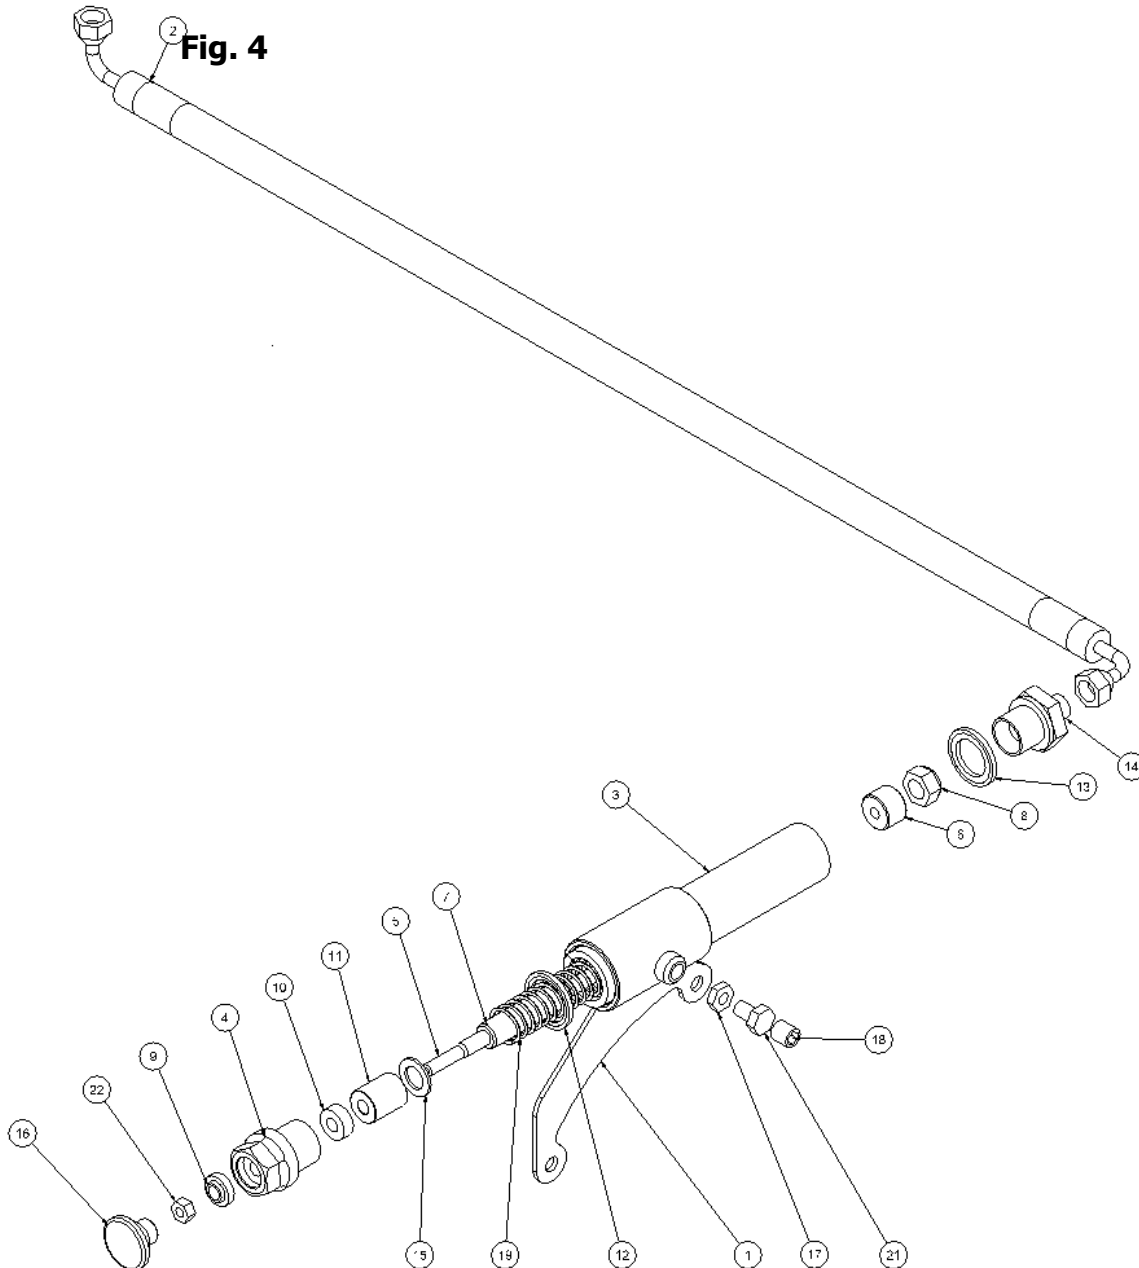

Pos.	Part No.	Description	Pcs.
1	8221087	POD bracket complete HPP09	1
2	8721074	POD hose HPP09	1
3	8221005	POD cylinder	1
4	8221006	POD seal housing	1
5	8221007	POD piston rod	1
6	8221008	POD piston	1
7	8221009	POD distance pipe	1
8	7621029	Nut M6	1
9	7521013	Seal	1
10	7521014	Seal	1
11	8221015	Guide element, bronze	1
12	7521018	Seal ring POD 18/24x2	1
13	7521017	Seal ring 3/8"	1
14	7421012	Nipple 3/8"x1/8"	1
15	7621021	Washer SS 10x16x1.2	1
16	8221131	POD head	1
17	7621028	Nut M6	1
18	7621031	Set screw M8x8	1
19	8621019	Compression spring	1
21	7621040	Screw M6x10	1
22	7621011	Nut M5	1
-	2121106	POD complete HPP09 <i>Pos. 3-16, 19, 22</i>	1