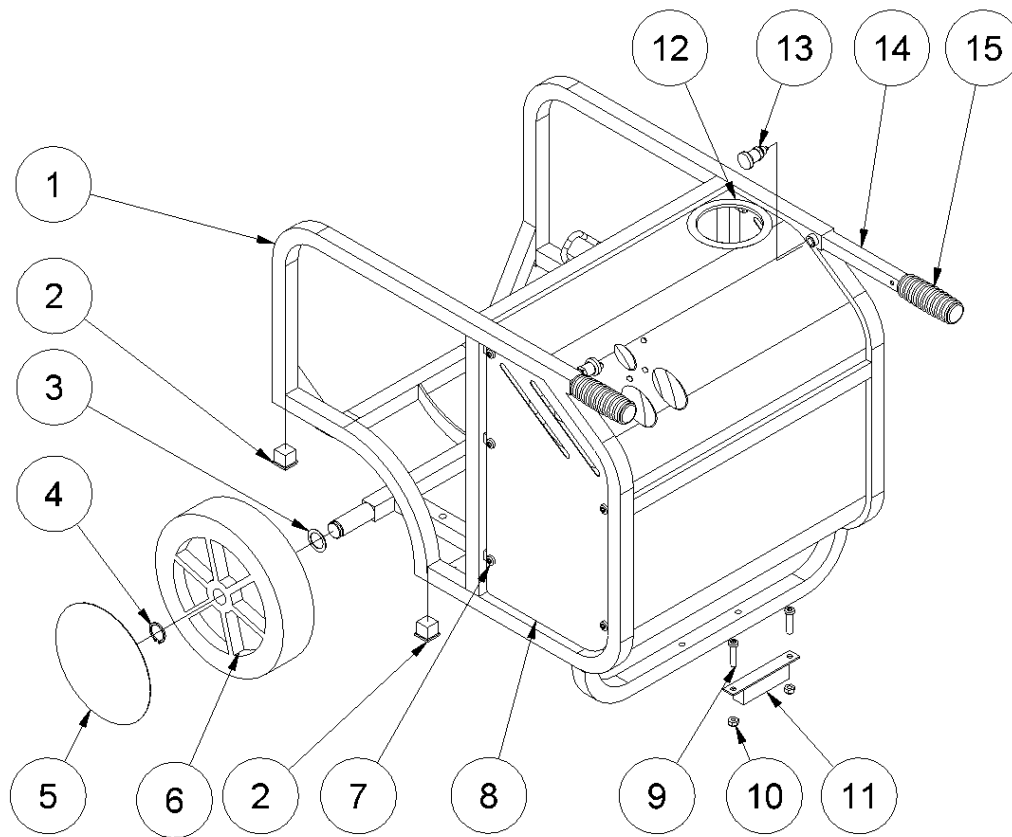

Pos.	Part No.	Description	Pcs.
1	8221001	Chassis complete HPP09/09E	1
2	7721125	Pipe plug	4
3	7621100	Shim ring 25/35/1 mm	2
4	7621098	Retaining ring 25x2	2
5	7721140	Wheel cover	2
6	7721138	Wheel	2
7	7621042	Screw M8x10	10
8	8221020	Side cover set HPP09	1
9	7621046	Screw M8x35	2
10	7621010	Lock nut M8	2
11	8721095	Rubber foot	1
12	9021563	Rubber band	1
13	7721197	Bolt	2
14	8221373	Pull-out handle HPP09/09E	2
15	7721199	Rubber handle	2