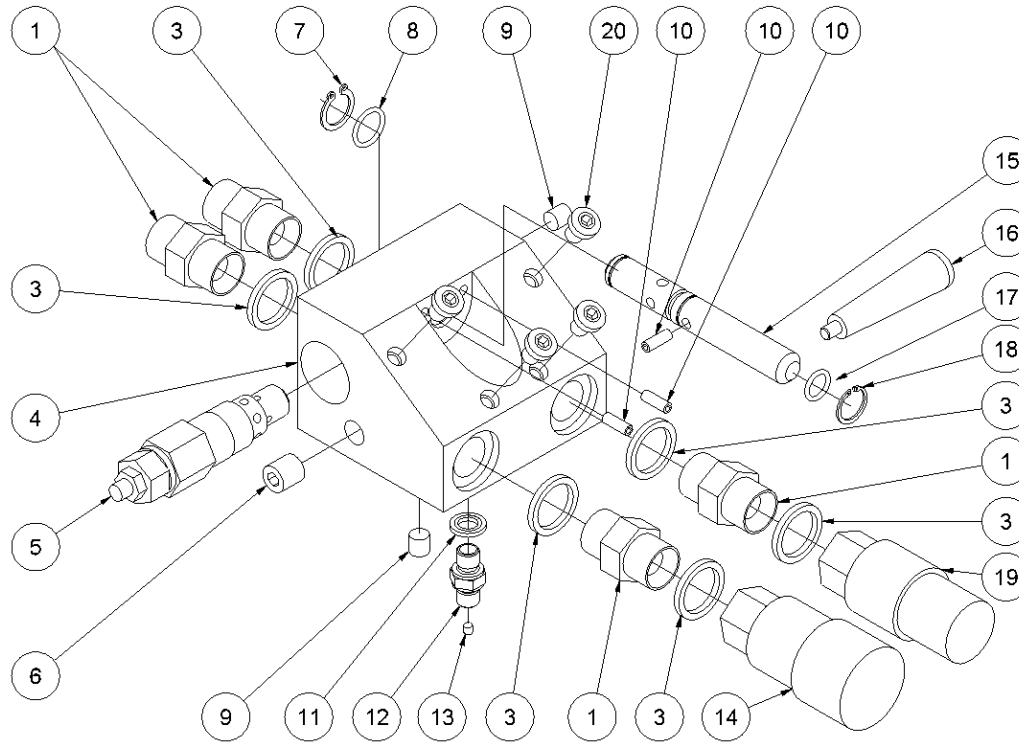

HPP09 Powerpack Spare Parts List

From serial number 1279-1497

Fig. 2

Pos.	Part No.	Description	Pcs.
1	7321143	Engine 9 HP Honda GX270	1
2	7621039	Screw M10x65	4
3	7621172	Washer M10	4
4	7621034	Washer M10	4
5	7621027	Nut M10	4
6	7621032	Set screw M6x8	1
7	7421066	Coupling engine part	1
8	7421083	Rubber coupling	1
9	7421067	Coupling pump	1
10	7421068	Coupling housing	1
11	7421080	Hose fitting 3/4"x1/2"	1
12	7521072	Seal ring 1/2"	2
13	7421060	Angle nipple	1
14	7621171	Washer M8	8
15	7621043	Screw M8x110	4
16	8321130	Fan ø280-3	1
17	7621117	Spring washer M14	2
18	7621111	Nut M14x1.5	1
19	7621038	Screw 5/16" UNFx25	4
20	7421076	Pump 6.3 ccm	1
21	8721084	Feed line w/banjo	1
22	7421062	Banjo bolt 1/2"	1
25	8621137	Tension spring 0.90x9.10x23	1
-	2121103	Cooler complete <i>See fig. 6</i>	1

HPP09 Powerpack Spare Parts List

From serial number 1279-1497

Fig. 3

www.kw-hydraulik.de info@kw-hydraulik.de +49 3675 421980

Pos.	Part No.	Description	Pcs.
1	7421063	Nipple 1/2"x1/2" BSP	4
3	7521072	Seal ring 1/2"	6
4	8221033	Valve block	1
5	7421056	Pressure relief valve 50-220 bar	1
6	7621036	Pipe plug 1/4"	1
7	7621096	Retaining ring A15	1
8	7521134	O-ring 15x2 mm 90 nbr	1
9	7621037	Pipe plug 1/8"	2
10	7621050	Roll pin ø5x14	3
11	7521064	Seal ring 1/8"	1
12	8221024	Nipple 1/8"x1/8"	1
13	7421073	Nipple with reduction	1
14	7401142	Q.R. coupling 1/2" BSP female	1
15	8221085	Spool	1
16	7721094	Lever ON/OFF	1
17	7521135	O-ring 11x2 mm 90 nbr	1
18	7621097	Retaining ring AV15	1
19	7401141	Q.R. coupling 1/2" BSP male	1
20	7621044	Screw M8x16	4
-	2121101	Valve block complete HPP09/13	1