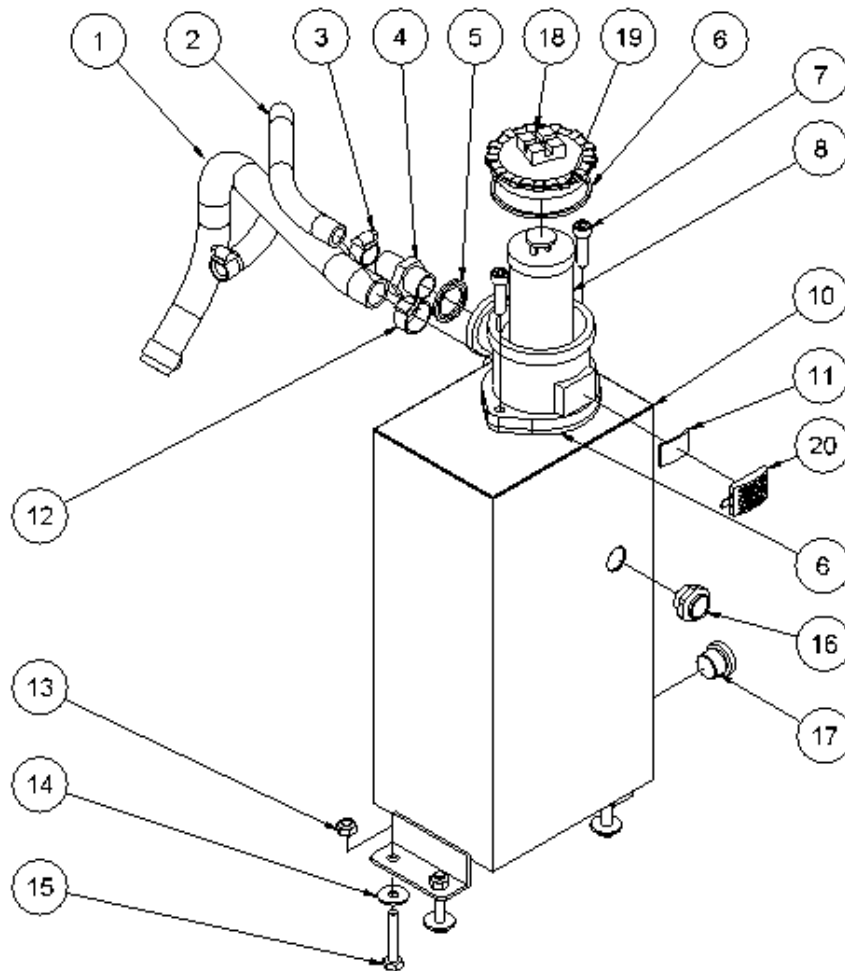

Pos.	Part No.	Description	Pcs.
1	8721071	3/4" hose 440 mm	1
2	8721070	1/2" hose 455 mm	1
3	7421081	Hose clip 1/2"	2
4	7421079	Hose fitting 1/2"x3/4"	1
5	7521118	Seal ring 3/4"	1
6	9421188	Seal kit return filter	1
7	7621045	Screw M8x30	2
8	9421190	Filter cartridge	1
10	8221153	Hydraulic tank	1
11	9421191	Ventilation filter	1
12	7421082	Hose clip 3/4"	2
13	7621010	Lock nut M8	4
14	7621035	Washer M8	4
15	7621049	Screw M8x45	4
16	7721099	Sight glass 1/2" w/seal	1
17	7621075	Socket plug R 1/2" w/seal	1
18	9421189	Filter cover	1
19	9421193	Filter spring	1
20	9421192	Cover f/ventilation filter	1
-	8421092	Filter complete <i>Pos. 6, 8, 11, 18, 19, 20</i>	1