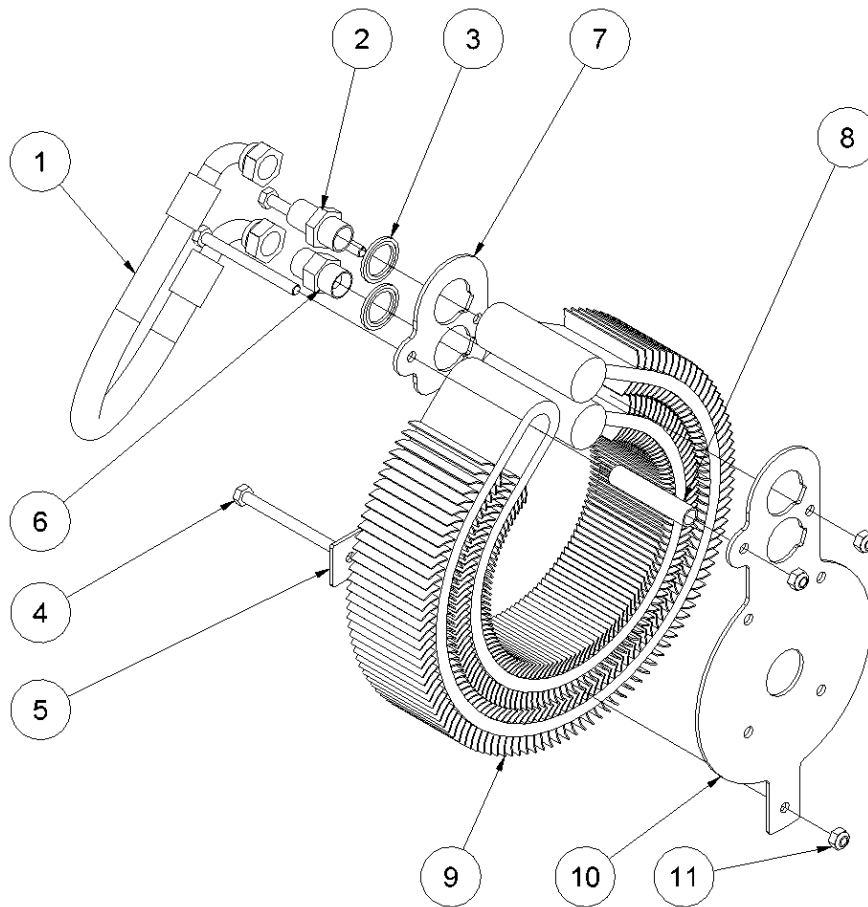

HPP09 Powerpack Spare Parts List

From serial number 1279-1497

www.kw-hydraulik.de info@kw-hydraulik.de +49 3675 421980

Fig. 5

Pos.	Part No.	Description	Pcs.
1	8721071	3/4" hose 440 mm	1
2	8721070	1/2" hose 455 mm	1
3	7421081	Hose clip 1/2"	2
4	7421079	Hose fitting 1/2"x3/4"	1
5	7521118	Seal ring 3/4"	1
6	9421188	Seal kit return filter	1
7	7621045	Screw M8x30	2
8	9421190	Filter cartridge	1
10	8221153	Hydraulic tank	1
11	9421191	Ventilation filter	1
12	7421082	Hose clip 3/4"	2
13	7621010	Lock nut M8	4
14	7621035	Washer M8	4
15	7621049	Screw M8x45	4
16	7721099	Sight glass 1/2" w/seal	1
17	7621075	Socket plug R 1/2" w/seal	1
18	9421189	Filter cover	1
19	9421193	Filter spring	1
20	9421192	Cover f/ventilation filter	1
-	8421092	Filter complete <i>Pos. 6, 8, 11, 18, 19, 20</i>	1

HPP09 Powerpack Spare Parts List

From serial number 1279-1497

Fig. 6

Pos.	Part No.	Description	Pcs.
1	8721630	Cooler hose	1
2	7421079	Hose fitting 1/2"x3/4"	1
3	7521118	Seal ring 3/4"	2
4	7621047	Screw M8x90	3
5	8221121	Plate	1
6	7421582	Nipple 1/2"x3/4"	1
7	8221116	Plate	1
8	8221086	Distance pipe $\varnothing 12 \times 1.5$	1
9	8321093	Cooler $\varnothing 280-12$	1
10	8221112	Bracket for cooler	1
11	7621010	Lock nut M8	3
-	2121103	Cooler complete Pos. 4-5, 7-11	1