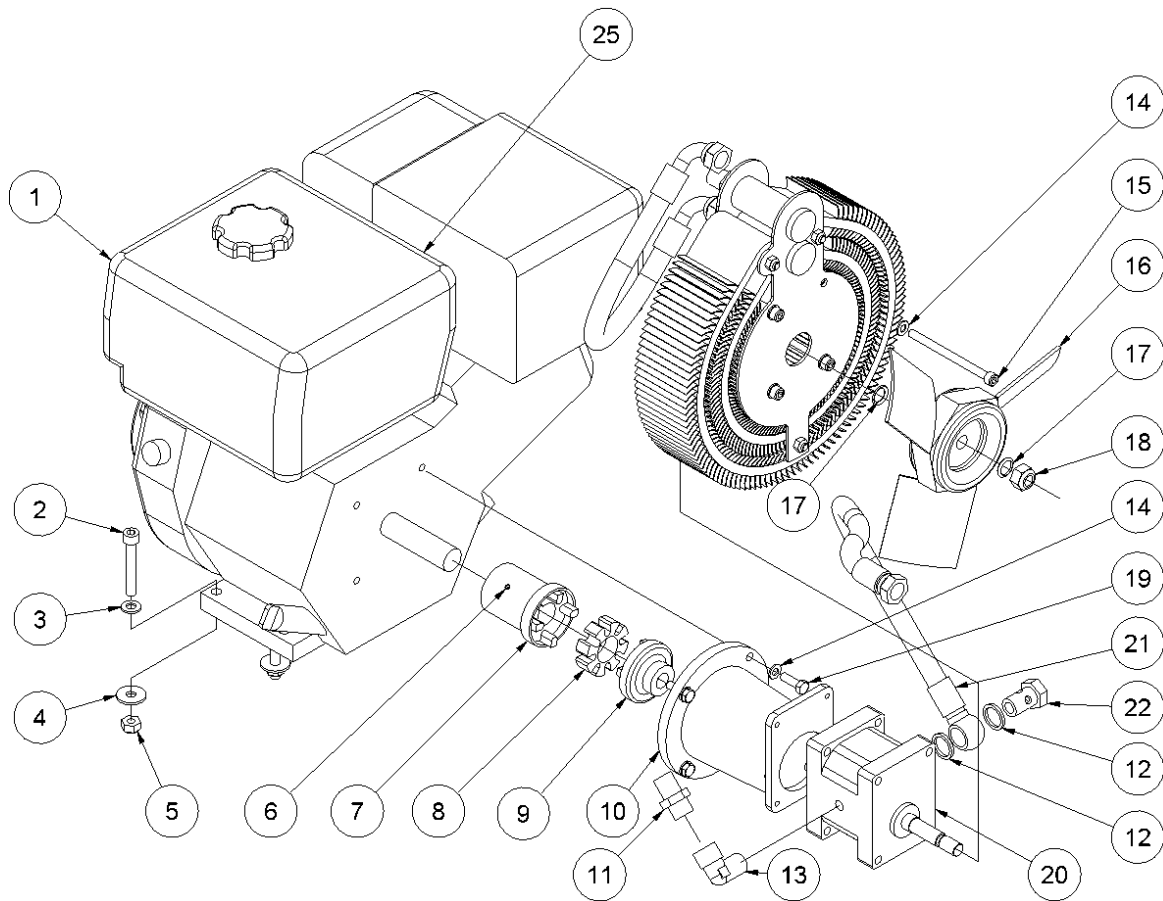

HPP09 Powerpack Spare Parts List

From serial number 1279-1497

Fig. 2

Pos.	Part No.	Description	Pcs.
1	7321143	Engine 9 HP Honda GX270	1
2	7621039	Screw M10x65	4
3	7621172	Washer M10	4
4	7621034	Washer M10	4
5	7621027	Nut M10	4
6	7621032	Set screw M6x8	1
7	7421066	Coupling engine part	1
8	7421083	Rubber coupling	1
9	7421067	Coupling pump	1
10	7421068	Coupling housing	1
11	7421080	Hose fitting 3/4"x1/2"	1
12	7521072	Seal ring 1/2"	2
13	7421060	Angle nipple	1
14	7621171	Washer M8	8
15	7621043	Screw M8x110	4
16	8321130	Fan ø280-3	1
17	7621117	Spring washer M14	2
18	7621111	Nut M14x1.5	1
19	7621038	Screw 5/16" UNFx25	4
20	7421076	Pump 6.3 ccm	1
21	8721084	Feed line w/banjo	1
22	7421062	Banjo bolt 1/2"	1
25	8621137	Tension spring 0.90x9.10x23	1
-	2121103	Cooler complete <i>See fig. 6</i>	1

HPP09 Powerpack Spare Parts List

From serial number 1279-1497

Fig. 3

www.kw-hydraulik.de info@kw-hydraulik.de +49 3675 421980

Pos.	Part No.	Description	Pcs.
1	7421063	Nipple 1/2"x1/2" BSP	4
3	7521072	Seal ring 1/2"	6
4	8221033	Valve block	1
5	7421056	Pressure relief valve 50-220 bar	1
6	7621036	Pipe plug 1/4"	1
7	7621096	Retaining ring A15	1
8	7521134	O-ring 15x2 mm 90 nbr	1
9	7621037	Pipe plug 1/8"	2
10	7621050	Roll pin ø5x14	3
11	7521064	Seal ring 1/8"	1
12	8221024	Nipple 1/8"x1/8"	1
13	7421073	Nipple with reduction	1
14	7401142	Q.R. coupling 1/2" BSP female	1
15	8221085	Spool	1
16	7721094	Lever ON/OFF	1
17	7521135	O-ring 11x2 mm 90 nbr	1
18	7621097	Retaining ring AV15	1
19	7401141	Q.R. coupling 1/2" BSP male	1
20	7621044	Screw M8x16	4
-	2121101	Valve block complete HPP09/13	1