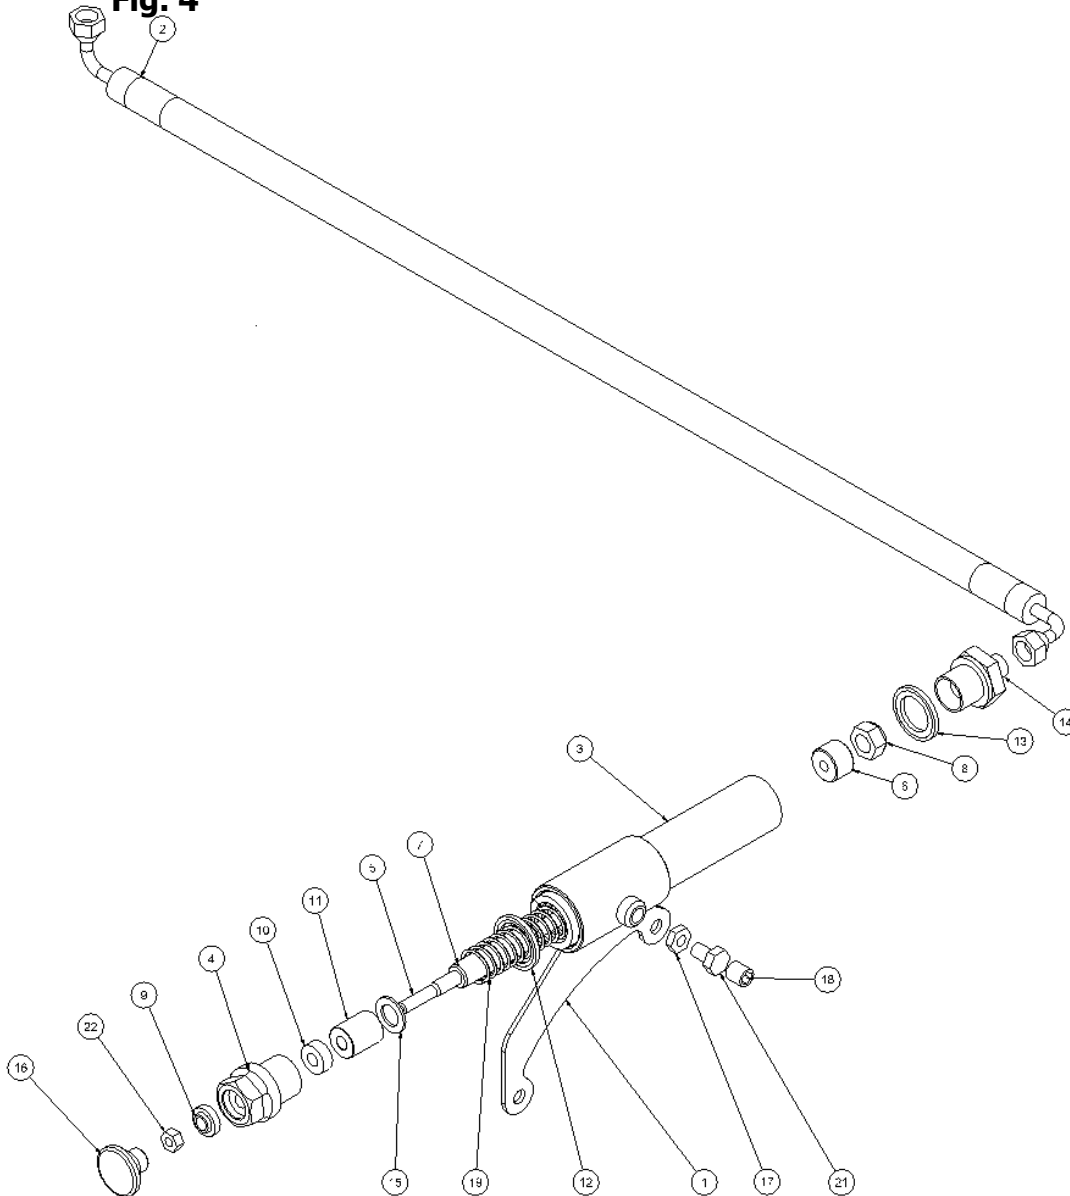

Fig. 4

Pos.	Part No.	Description	Pcs.
1	8221087	POD bracket complete HPP09	1
2	8721074	POD hose HPP09	1
3	8221005	POD cylinder	1
4	8221006	POD seal housing	1
5	8221007	POD piston rod	1
6	8221008	POD piston	1
7	8221009	POD distance pipe	1
8	7621029	Nut M6	1
9	7521013	Seal	1
10	7521014	Seal	1
11	8221015	Guide element, bronze	1
12	7521018	Seal ring POD 18/24x2	1
13	7521017	Seal ring 3/8"	1
14	7421012	Nipple 3/8"x1/8"	1
15	7621021	Washer SS 10x16x1.2	1
16	8221131	POD head	1
17	7621028	Nut M6	1
18	7621031	Set screw M8x8	1
19	8621019	Compression spring	1
21	7621040	Screw M6x10	1
22	7621011	Nut M5	1
-	2121106	POD complete HPP09 <i>Pos. 3-16, 19, 22</i>	1