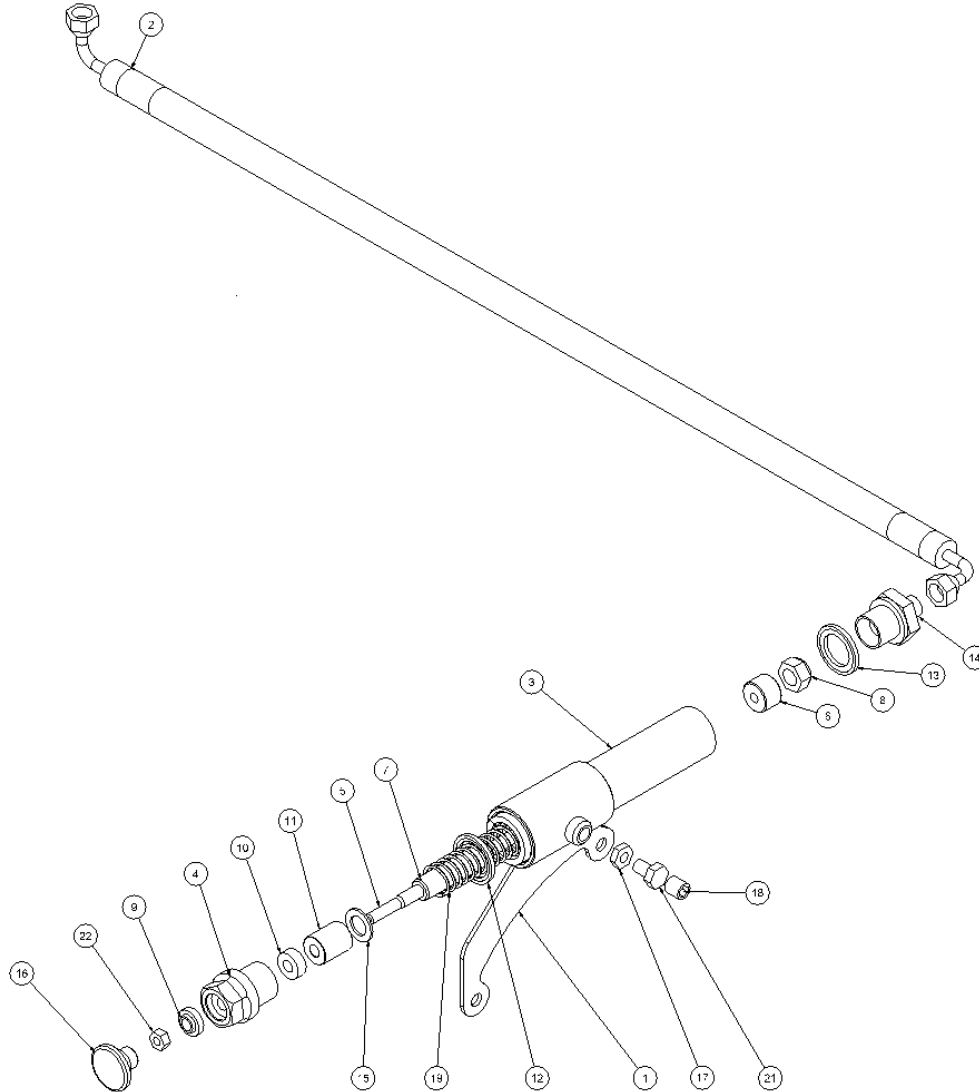

HPP09 spare parts list

From serial number 14712

Fig. 4

Pos.	Part No.	Description	Pcs.
1	8221087	POR bracket complete HPP09	1
2	8723423	POR hose HPP09	1
3	8221005	POR cylinder	1
4	8221006	Seal housing	1
5	8221007	Piston rod	1
6	8221008	Piston	1
7	8221009	Distance pipe	1
8	7621029	Nut M6	1
9	7521013	Seal	1
10	7521014	Seal	1
11	8221015	Guide element, bronze	1
12	7521018	Seal ring POR 18/24x2	1
13	7521017	Seal ring 3/8"	1
14	7421012	Fitting 3/8"x1/8"	1
15	7621021	Washer SS 10x16x1.2	1
16	8221131	POR head <i>Loctite 243</i>	1
17	7621028	Nut M6	1
18	7621031	Set screw M8x8	1
19	8621019	Compression spring	1
21	7621040	Screw M6x10	1
22	7621011	Nut M5 <i>Loctite 243</i>	1
-	2121106	POR complete <i>Pos. 3-16, 19, 22</i>	1