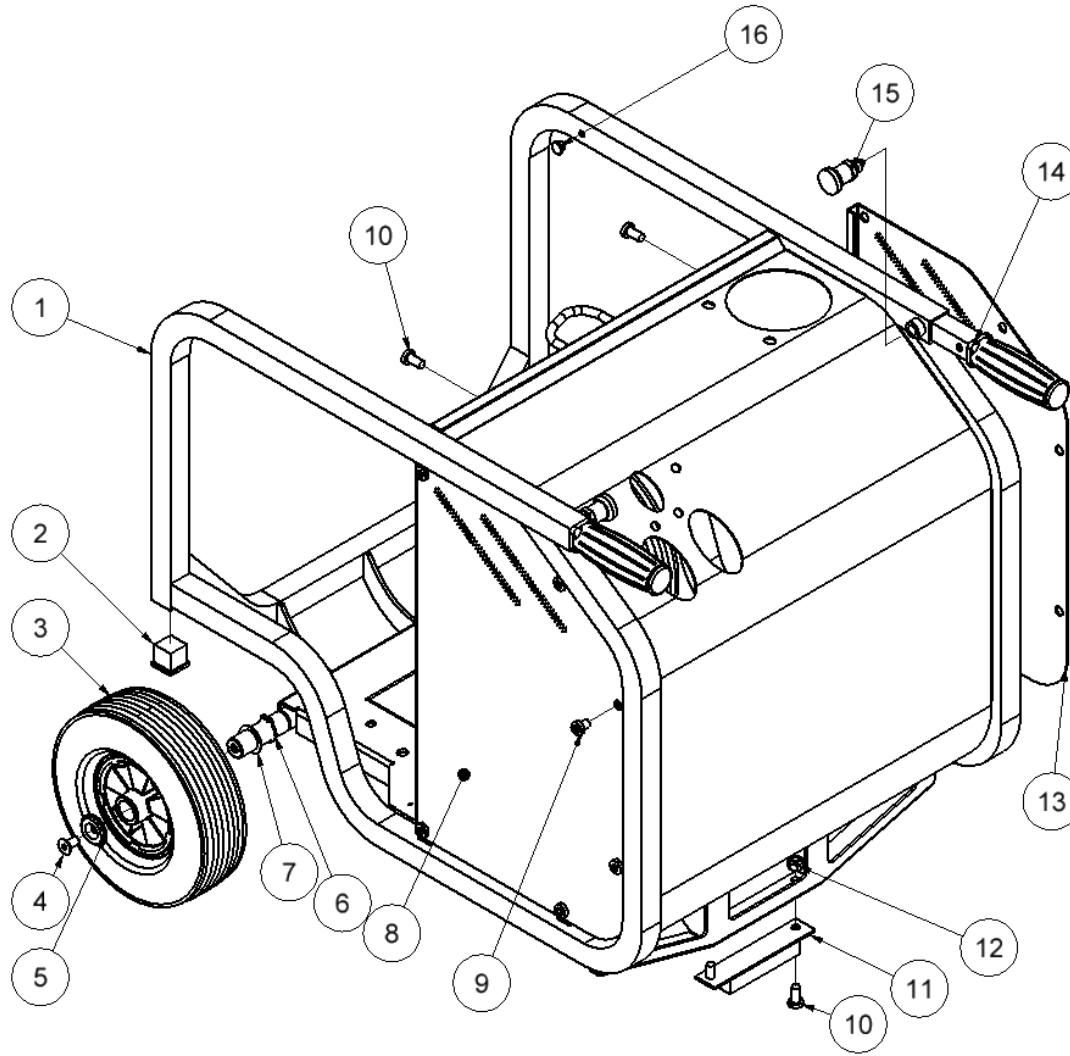

## From serial number 14712

Fig. 1

Pos.	Part No.	Description	Pcs.
1	8223354	Chassis complete HPP06	1
2	7721125	Tube plug 25x25	2
3	7723410	Wheel	2
4	7632539	Screw M8x16	2
5	8223409	Wheel lock	2
6	7623411	Retaining ring	2
7	7623412	Shim washer	2
8	8223357	Side plate right	1
9	7621042	Screw M8x10	12
10	7621044	Screw M8x16	4
11	8721095	Rubber foot	1
12	7621010	Locknut M8	2
13	8223356	Side plate left	1
14	9023418	Pull-out handle w/ rubber grip	2
15	7721197	Bolt <i>Loctite 243</i>	2
16	7722323	Plastic plug	2

### From serial number 14712

**Fig. 3**

Pos.	Part No.	Description	Pcs.
1	7421063	Fitting 1/2"x1/2" BSP	4
5	7621606	Retaining ring A17	1
6	7521609	O-ring 17x2 mm	1
11	8221761	Valve block <i>Up to serial No. 5338</i>	1
11	8221731	Valve block <i>From serial No. 5339</i>	1
12	7621050	Roll pin ø5x14	3
13	7621037	Pipe plug 1/8" <i>Loctite 542</i>	3
14	7621044	Screw M8x16	4
15	7521608	O-ring 13x2 mm	1
16	7621607	Retaining ring AV17	1
17	8221605	Spool	1
18	7721094	Lever ON/OFF <i>Loctite 243</i>	1
19	7521072	Seal ring 1/2"	6
26	7421056	Pressure relief valve <i>30 Nm - up to serial No. 5338</i>	1
26	7421587	Pressure relief valve <i>40 Nm - from serial No. 5339</i>	1
29	7401142	Q.R. coupling 1/2" BSP female	1
30	7401141	Q.R. coupling 1/2" BSP male	1
31	7421733	Check valve	1
32	7421734	Hose fitting 3/8"x1/8" <i>Loctite 542</i>	1
33	7421735	Hose fitting 3/8"x1/2" <i>Loctite 542</i>	1
34	7421740	Hose clip 3/8"	2
35	9021768	Hose 3/8"	1
37	7521064	Seal ring 1/8"	1
38	8221024	Fitting 1/8"x1/8"	1
39	7421073	Fitting with reduction M4	1
-	2121741	Valve block complete	1