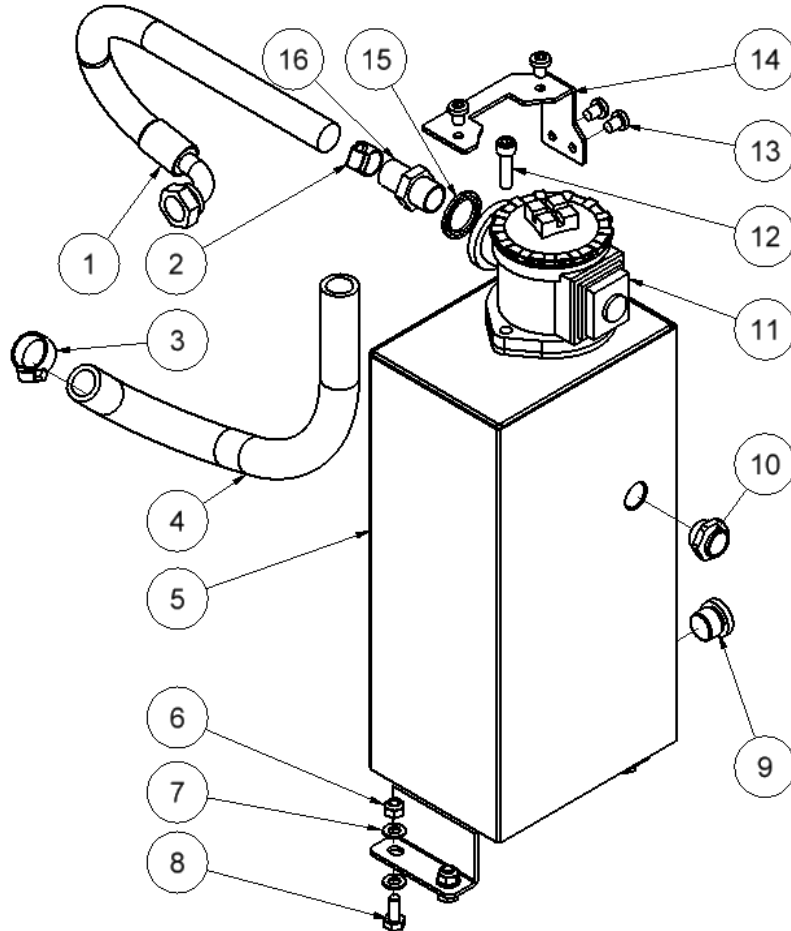

HPP09 spare parts list

From serial number 14712

Fig. 5

Pos.	Part No.	Description	Pcs.
1	8723422	Cooler hose	1
2	7421081	Hose clip 1/2"	1
3	7421082	Hose clip 3/4"	2
4	8723424	1/2" hose	1
5	8223355	Hydraulic tank	1
6	7621010	Lock nut M8	4
7	7621171	Washer M8	8
8	7623004	Screw M8x18	4
9	7621075	Threaded plug 1/2" w/seal	1
10	7721099	Sight glass 1/2" w/seal	1
11	8421092	Filter compelte See fig. 6	
12	7621045	Screw M8x30 <i>Loctite 243</i>	2
13	7621042	Scres M8x10	4
14	8223358	Bracket	1
15	7521118	Seal ring 3/4"	1
16	7421079	Hose fitting 1/2"x3/4"	1