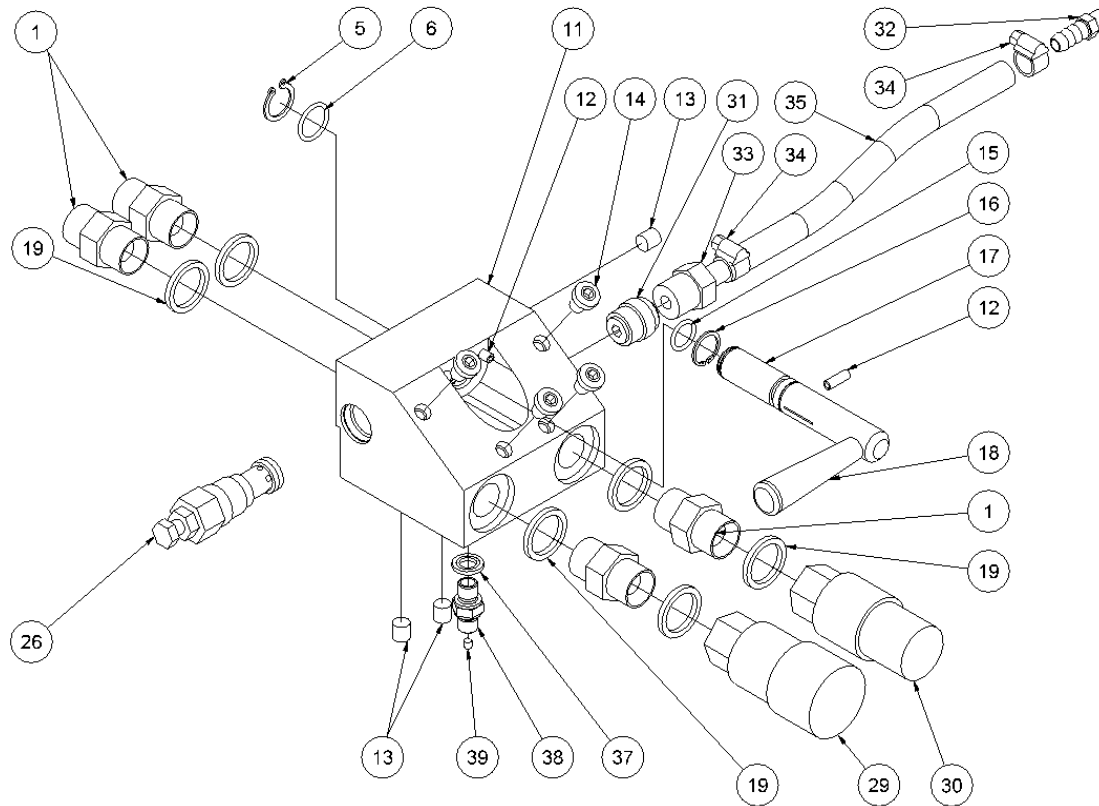

### From serial number 14712

**Fig. 3**

Pos.	Part No.	Description	Pcs.
1	7421063	Fitting 1/2"x1/2" BSP	4
5	7621606	Retaining ring A17	1
6	7521609	O-ring 17x2 mm	1
11	8221761	Valve block <i>Up to serial No. 5338</i>	1
11	8221731	Valve block <i>From serial No. 5339</i>	1
12	7621050	Roll pin ø5x14	3
13	7621037	Pipe plug 1/8" <i>Loctite 542</i>	3
14	7621044	Screw M8x16	4
15	7521608	O-ring 13x2 mm	1
16	7621607	Retaining ring AV17	1
17	8221605	Spool	1
18	7721094	Lever ON/OFF <i>Loctite 243</i>	1
19	7521072	Seal ring 1/2"	6
26	7421056	Pressure relief valve <i>30 Nm - up to serial No. 5338</i>	1
26	7421587	Pressure relief valve <i>40 Nm - from serial No. 5339</i>	1
29	7401142	Q.R. coupling 1/2" BSP female	1
30	7401141	Q.R. coupling 1/2" BSP male	1
31	7421733	Check valve	1
32	7421734	Hose fitting 3/8"x1/8" <i>Loctite 542</i>	1
33	7421735	Hose fitting 3/8"x1/2" <i>Loctite 542</i>	1
34	7421740	Hose clip 3/8"	2
35	9021768	Hose 3/8"	1
37	7521064	Seal ring 1/8"	1
38	8221024	Fitting 1/8"x1/8"	1
39	7421073	Fitting with reduction M4	1
-	2121741	Valve block complete	1