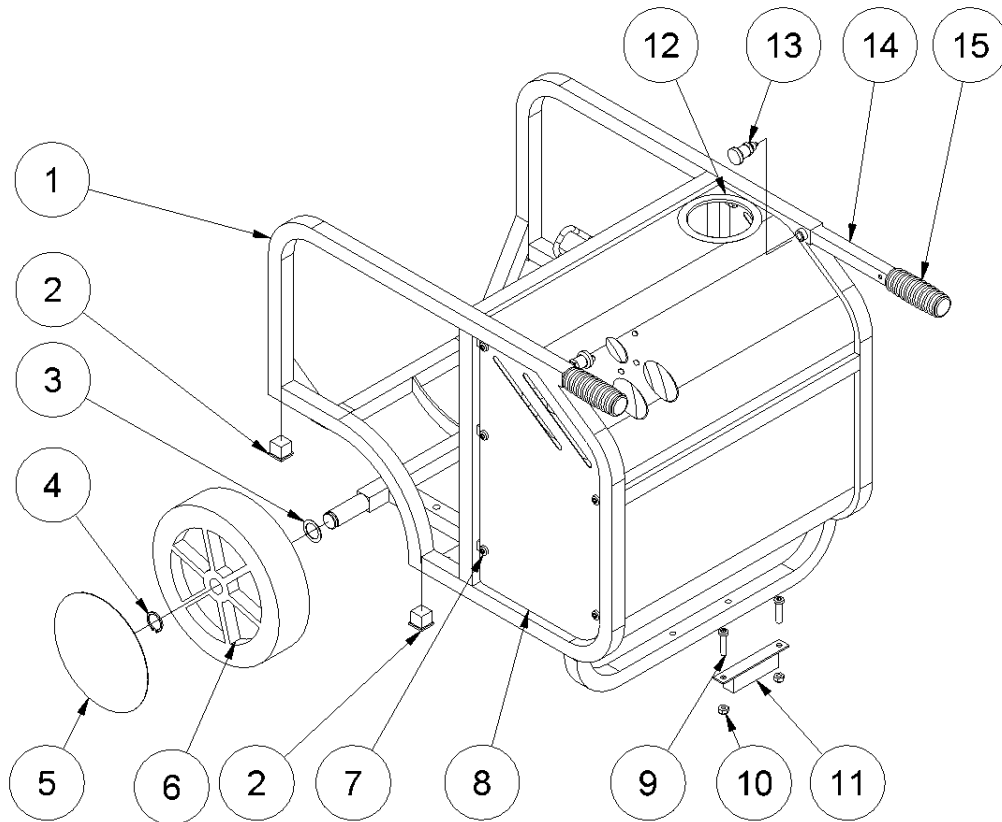

HPP09E Powerpack Spare Parts List

From Serial No. 1137-1346

Fig. 1

Pos.	Part No.	Description	Pcs.
1	8221001	Chassis complete HPP09/09E	1
2	7721125	Socket plug	4
3	7621100	Washer 25/35/1 mm	2
4	7621098	Lock ring AS25x2	2
5	7721140	Wheel cover	2
6	7721138	Wheel HPP09	2
7	7621042	Screw M8x10	10
8	8221020	Side cover set HPP09	1
9	7621046	Screw M8x35	2
10	7621010	Nut M8	2
11	8721095	Rubber foot	1
12	9021563	Rubber band	1
13	7721197	Bolt	2
14	8221373	Pull-out handle HPP09/09E	2
15	7721199	Rubber handle	2

HPP09E Powerpack Spare Parts List

From Serial No. 1137-1346

Fig. 2

Pos.	Part No.	Description	Pcs.
1	7621332	Screw M6x15	4
2	7321342	Control box 5.5 kW 16 Amp	1
3	7621029	Nut M6	4
4	8221338	Supporting plate for electric box	1
5	7621334	Screw M10x20	2
6	7621172	Washer M10	6
7	7321319	Electro motor 5.5 kW	1
8	7621331	Washer M12	4
9	7621330	Screw M12x40	4
10	7621173	Screw M10x40	4
11	8221340	Aluminium supporting leg rear	1
12	8221339	Aluminium supporting leg front	1
13	7621034	Washer M10	4
14	7621335	Screw M10x50	4
15	7621032	Set screw M6x8	1
16	7421326	Coupling engine part	1
17	7421083	Rubber coupling	1
18	7421067	Coupling pump	1
19	7421322	Coupling housing	1
20	7421080	Hose fitting 3/4"x1/2"	1
21	7421060	Angle nipple	1
22	7421179	Pump 7.5 ccm	1
23	8721329	1/2" hose 295 mm	1
24	7521072	Seal ring 1/2"	2
25	7421062	Banjo bolt 1/2"	1
26	2121103	Cooler complete <i>See fig. 5</i>	1
27	7621171	Washer M8	4
28	7621043	Screw M8x110	4
29	8321130	Fan ø280	1
30	7621117	Spring washer M14	2
31	7621111	Nut M14x1.5	1