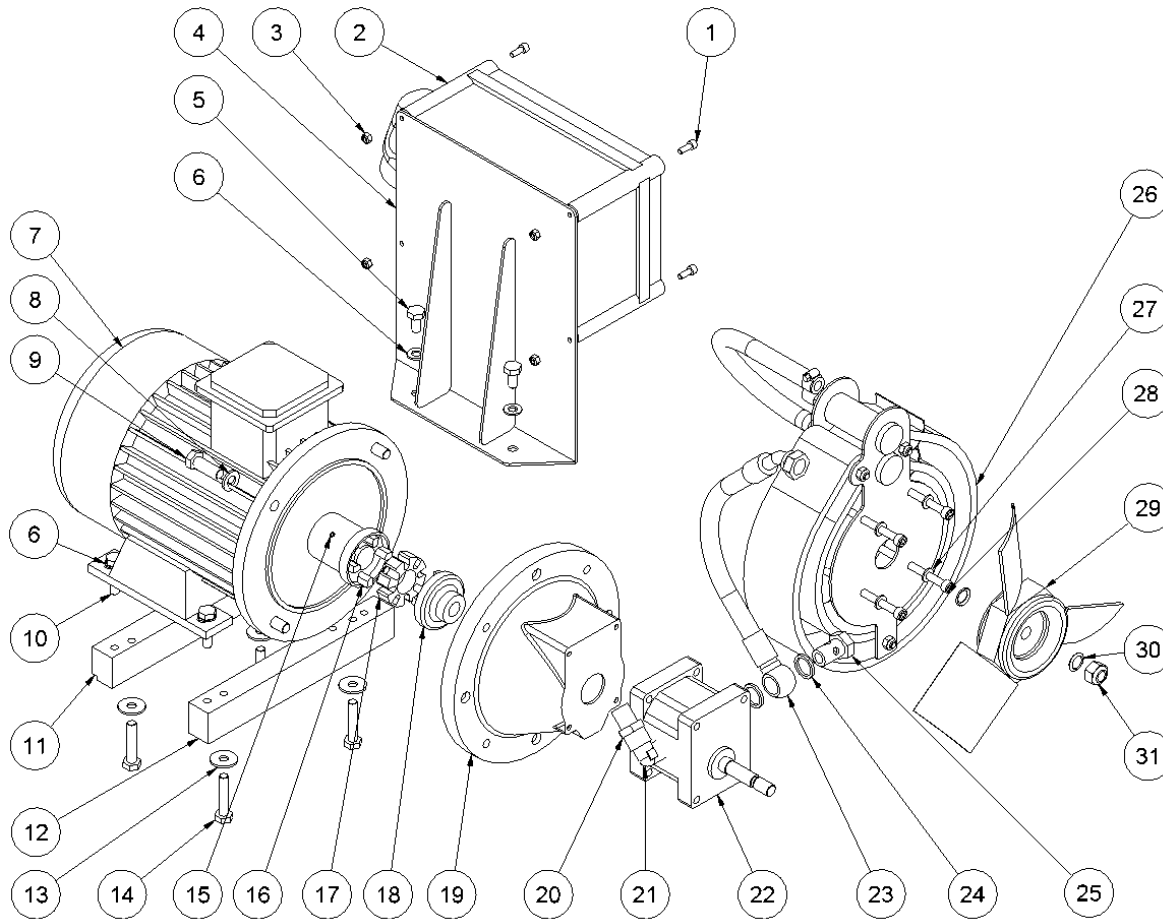

HPP09E Powerpack Spare Parts List

From Serial No. 1137-1346

Fig. 1

Pos.	Part No.	Description	Pcs.
1	8221001	Chassis complete HPP09/09E	1
2	7721125	Socket plug	4
3	7621100	Washer 25/35/1 mm	2
4	7621098	Lock ring AS25x2	2
5	7721140	Wheel cover	2
6	7721138	Wheel HPP09	2
7	7621042	Screw M8x10	10
8	8221020	Side cover set HPP09	1
9	7621046	Screw M8x35	2
10	7621010	Nut M8	2
11	8721095	Rubber foot	1
12	9021563	Rubber band	1
13	7721197	Bolt	2
14	8221373	Pull-out handle HPP09/09E	2
15	7721199	Rubber handle	2

HPP09E Powerpack Spare Parts List

From Serial No. 1137-1346

Fig. 2

Pos.	Part No.	Description	Pcs.
1	7621332	Screw M6x15	4
2	7321342	Control box 5.5 kW 16 Amp	1
3	7621029	Nut M6	4
4	8221338	Supporting plate for electric box	1
5	7621334	Screw M10x20	2
6	7621172	Washer M10	6
7	7321319	Electro motor 5.5 kW	1
8	7621331	Washer M12	4
9	7621330	Screw M12x40	4
10	7621173	Screw M10x40	4
11	8221340	Aluminium supporting leg rear	1
12	8221339	Aluminium supporting leg front	1
13	7621034	Washer M10	4
14	7621335	Screw M10x50	4
15	7621032	Set screw M6x8	1
16	7421326	Coupling engine part	1
17	7421083	Rubber coupling	1
18	7421067	Coupling pump	1
19	7421322	Coupling housing	1
20	7421080	Hose fitting 3/4"x1/2"	1
21	7421060	Angle nipple	1
22	7421179	Pump 7.5 ccm	1
23	8721329	1/2" hose 295 mm	1
24	7521072	Seal ring 1/2"	2
25	7421062	Banjo bolt 1/2"	1
26	2121103	Cooler complete <i>See fig. 5</i>	1
27	7621171	Washer M8	4
28	7621043	Screw M8x110	4
29	8321130	Fan ø280	1
30	7621117	Spring washer M14	2
31	7621111	Nut M14x1.5	1