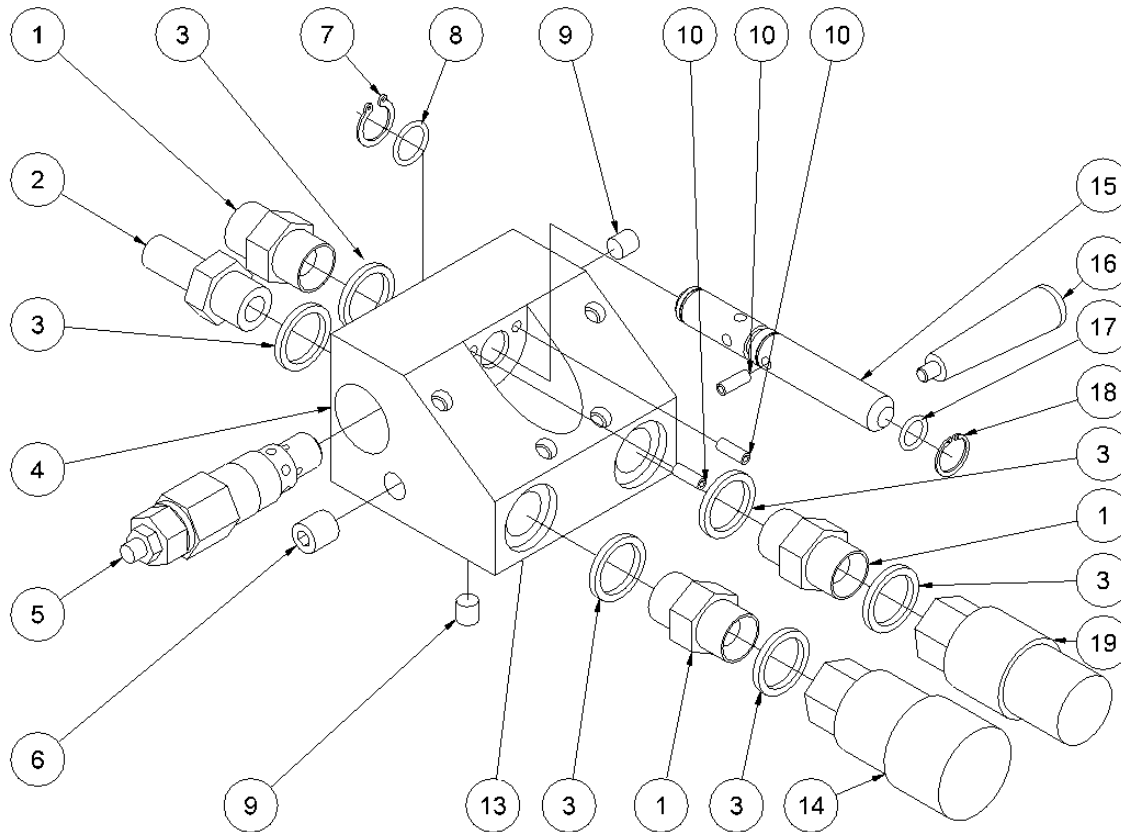

HPP09E Powerpack Spare Parts List

From Serial No. 1137-1346

Fig. 2

Pos.	Part No.	Description	Pcs.
1	7621332	Screw M6x15	4
2	7321342	Control box 5.5 kW 16 Amp	1
3	7621029	Nut M6	4
4	8221338	Supporting plate for electric box	1
5	7621334	Screw M10x20	2
6	7621172	Washer M10	6
7	7321319	Electro motor 5.5 kW	1
8	7621331	Washer M12	4
9	7621330	Screw M12x40	4
10	7621173	Screw M10x40	4
11	8221340	Aluminium supporting leg rear	1
12	8221339	Aluminium supporting leg front	1
13	7621034	Washer M10	4
14	7621335	Screw M10x50	4
15	7621032	Set screw M6x8	1
16	7421326	Coupling engine part	1
17	7421083	Rubber coupling	1
18	7421067	Coupling pump	1
19	7421322	Coupling housing	1
20	7421080	Hose fitting 3/4"x1/2"	1
21	7421060	Angle nipple	1
22	7421179	Pump 7.5 ccm	1
23	8721329	1/2" hose 295 mm	1
24	7521072	Seal ring 1/2"	2
25	7421062	Banjo bolt 1/2"	1
26	2121103	Cooler complete <i>See fig. 5</i>	1
27	7621171	Washer M8	4
28	7621043	Screw M8x110	4
29	8321130	Fan ø280	1
30	7621117	Spring washer M14	2
31	7621111	Nut M14x1.5	1

HPP09E Powerpack Spare Parts List

From Serial No. 1137-1346

Fig. 3

Pos.	Part No.	Description
1	7421063	Fitting 1/2"x1/2" BSP
2	7421078	Hose fitting 1/2"x1/2"
3	7521072	Seal ring 1/2"
4	8221033	Valve block
5	7421056	Pressure relief valve 50-220 bar
6	7621036	Socket plug R1/4x1/2 conical
7	7621096	Lock ring A15 stainless
8	7521134	O-ring 15x2 mm 90 nbr
9	7621037	Socket plug R1/8x3/8 conical
10	7621050	Roll pin ø5x14
13	7621323	Socket plug R 1/8" w/seal
14	7401142	Q.R. coupling 1/2" BSP female
15	8221085	Spool
16	7721094	Lever ON/OFF
17	7521135	O-ring 11x2 mm 90 nbr
18	7621097	Lock ring AV15
19	7401141	Q.R. coupling 1/2" BSP male
-	2121101	Valve block complete