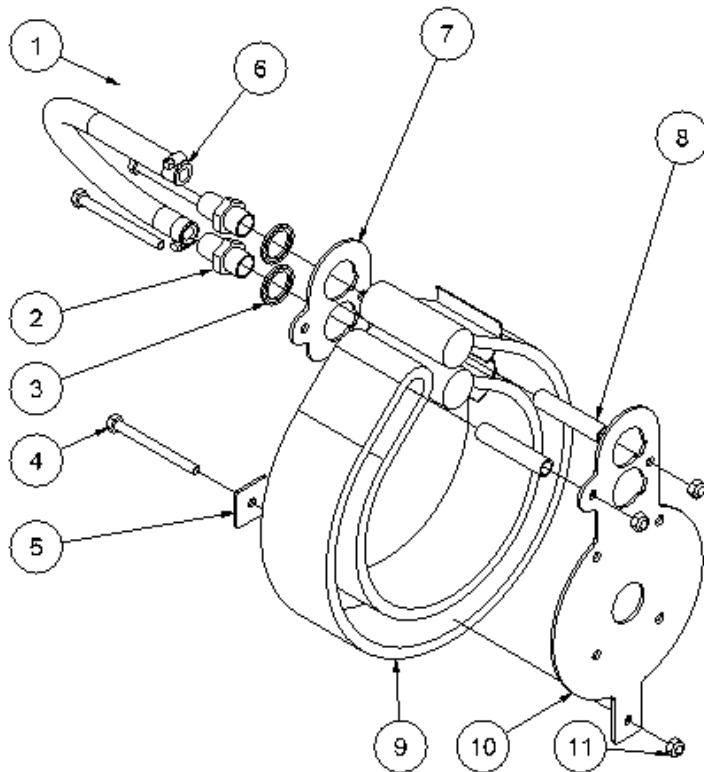

HPP09E Powerpack Spare Parts List

From Serial No. 1137-1346

Fig. 3

Pos.	Part No.	Description
1	7421063	Fitting 1/2"x1/2" BSP
2	7421078	Hose fitting 1/2"x1/2"
3	7521072	Seal ring 1/2"
4	8221033	Valve block
5	7421056	Pressure relief valve 50-220 bar
6	7621036	Socket plug R1/4x1/2 conical
7	7621096	Lock ring A15 stainless
8	7521134	O-ring 15x2 mm 90 nbr
9	7621037	Socket plug R1/8x3/8 conical
10	7621050	Roll pin ø5x14
13	7621323	Socket plug R 1/8" w/seal
14	7401142	Q.R. coupling 1/2" BSP female
15	8221085	Spool
16	7721094	Lever ON/OFF
17	7521135	O-ring 11x2 mm 90 nbr
18	7621097	Lock ring AV15
19	7401141	Q.R. coupling 1/2" BSP male
-	2121101	Valve block complete

HPP09E Powerpack Spare Parts List

From Serial No. 1137-1346

Fig. 4

Pos.	Part No.	Description
1	8721327	3/4" hose 370 mm
2	8721070	1/2" hose 455 mm
3	7421081	Hose clip 1/2"
4	7421079	Hose fitting 1/2"x3/4"
5	7521118	Seal ring 3/4"
6	9421188	Seal kit return filter
7	7621045	Screw M8x30
8	9421190	Filter cartridge
10	8221153	Hydraulic tank
11	9421191	Ventilation filter
12	7421082	Hose clip 3/4"
13	7621010	Nut M8
14	7621035	Washer M8
15	7621049	Screw M8x45
16	7721099	Sight glass 1/2" w/seal
17	7621075	Socket plug R 1/2" w/seal
18	9421189	Filter cover
19	9421193	Filter spring
20	9421192	Cover f/ventilation filter
-	8421092	Filter complete <i>Pos. 6, 8, 10, 11, 18, 19, 20</i>

HPP09E Powerpack Spare Parts List

From Serial No. 1137-1346

Fig. 5

Pos.	Part No.	Description	Pcs.
1	8721328	1/2" hose 265 mm	1
2	7421079	Hose fitting 1/2"x3/4"	2
3	7521118	Seal ring 3/4"	2
4	7621047	Screw M8x90	3
5	8221121	Plate	1
6	7421081	Hose clip 1/2"	2
7	8221116	Plate	1
8	8221086	Distance pipe $\varnothing 12 \times 1.5$	2
9	8321093	Cooler $\varnothing 280$	1
10	8221112	Bracket for cooler	1
11	7621010	Nut M8	3
-	2121103	Cooler complete <i>Pos. 3-5, 7-11</i>	1