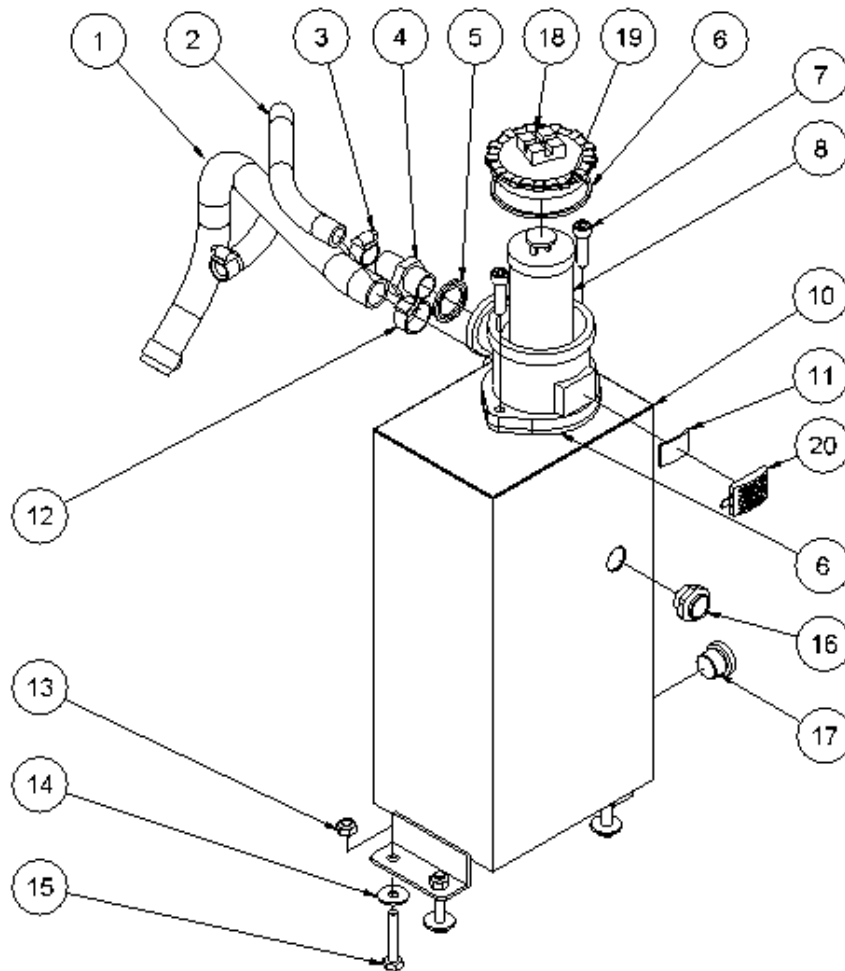

HPP09E Powerpack Spare Parts List

From Serial No. 1137-1346

Fig. 3

Pos.	Part No.	Description
1	7421063	Fitting 1/2"x1/2" BSP
2	7421078	Hose fitting 1/2"x1/2"
3	7521072	Seal ring 1/2"
4	8221033	Valve block
5	7421056	Pressure relief valve 50-220 bar
6	7621036	Socket plug R1/4x1/2 conical
7	7621096	Lock ring A15 stainless
8	7521134	O-ring 15x2 mm 90 nbr
9	7621037	Socket plug R1/8x3/8 conical
10	7621050	Roll pin ø5x14
13	7621323	Socket plug R 1/8" w/seal
14	7401142	Q.R. coupling 1/2" BSP female
15	8221085	Spool
16	7721094	Lever ON/OFF
17	7521135	O-ring 11x2 mm 90 nbr
18	7621097	Lock ring AV15
19	7401141	Q.R. coupling 1/2" BSP male
-	2121101	Valve block complete

HPP09E Powerpack Spare Parts List

From Serial No. 1137-1346

Fig. 4

Pos.	Part No.	Description
1	8721327	3/4" hose 370 mm
2	8721070	1/2" hose 455 mm
3	7421081	Hose clip 1/2"
4	7421079	Hose fitting 1/2"x3/4"
5	7521118	Seal ring 3/4"
6	9421188	Seal kit return filter
7	7621045	Screw M8x30
8	9421190	Filter cartridge
10	8221153	Hydraulic tank
11	9421191	Ventilation filter
12	7421082	Hose clip 3/4"
13	7621010	Nut M8
14	7621035	Washer M8
15	7621049	Screw M8x45
16	7721099	Sight glass 1/2" w/seal
17	7621075	Socket plug R 1/2" w/seal
18	9421189	Filter cover
19	9421193	Filter spring
20	9421192	Cover f/ventilation filter
-	8421092	Filter complete <i>Pos. 6, 8, 10, 11, 18, 19, 20</i>