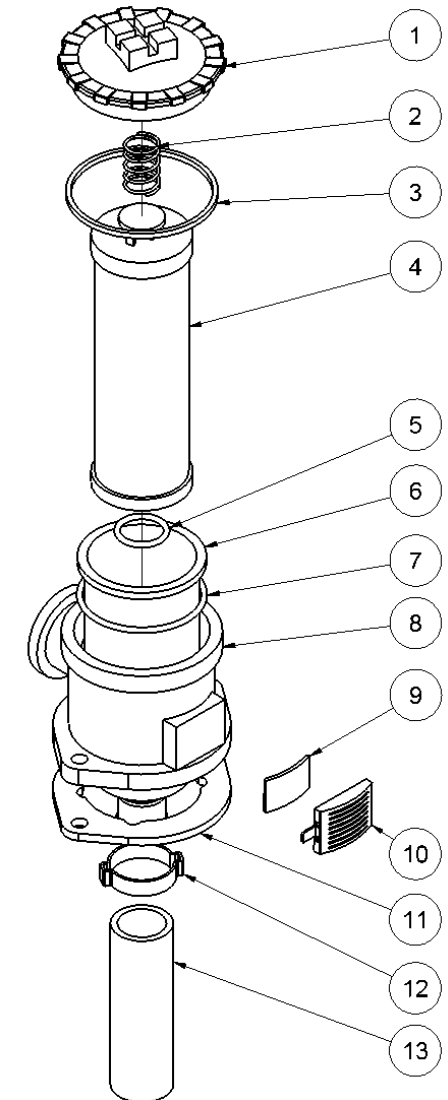

HPP09E spare parts list

Serial number 1347-13884

NEW TYPE

OLD TYPE

Pos.	Part No.	Description	Pcs.
1	9421189	Filter cover	1
2	9421193	Filter spring	1
3	9421502	Seal f/filter cover <i>Also included in 9421188</i>	1
4	9421190	Filter element	1
5	-	O-ring $\varnothing 3 \times 22$ <i>Included in 9421188</i>	1
6	-	Filter cup	1
7	-	O-ring $\varnothing 3 \times 60$ <i>Included in 9421188</i>	1
8	-	Filter housing	1
9	9421191	Ventilation filter <i>Old type</i>	1
9	9422041	Ventilation filter <i>New type</i>	1
10	9421192	Cover f/ventilation filter <i>Old type</i>	1
10	9422042	Cover f/ventilation filter <i>New type</i>	1
11	-	Seal <i>Included in 9421188</i>	1
12	7621789	Hose clamp	1
13	9022043	Filter hose	1
-	9421188	Seal kit filter <i>Pos. 3, 5, 7 and 11</i>	1
-	8421092	Filter complete <i>Pos. 1-13</i>	1