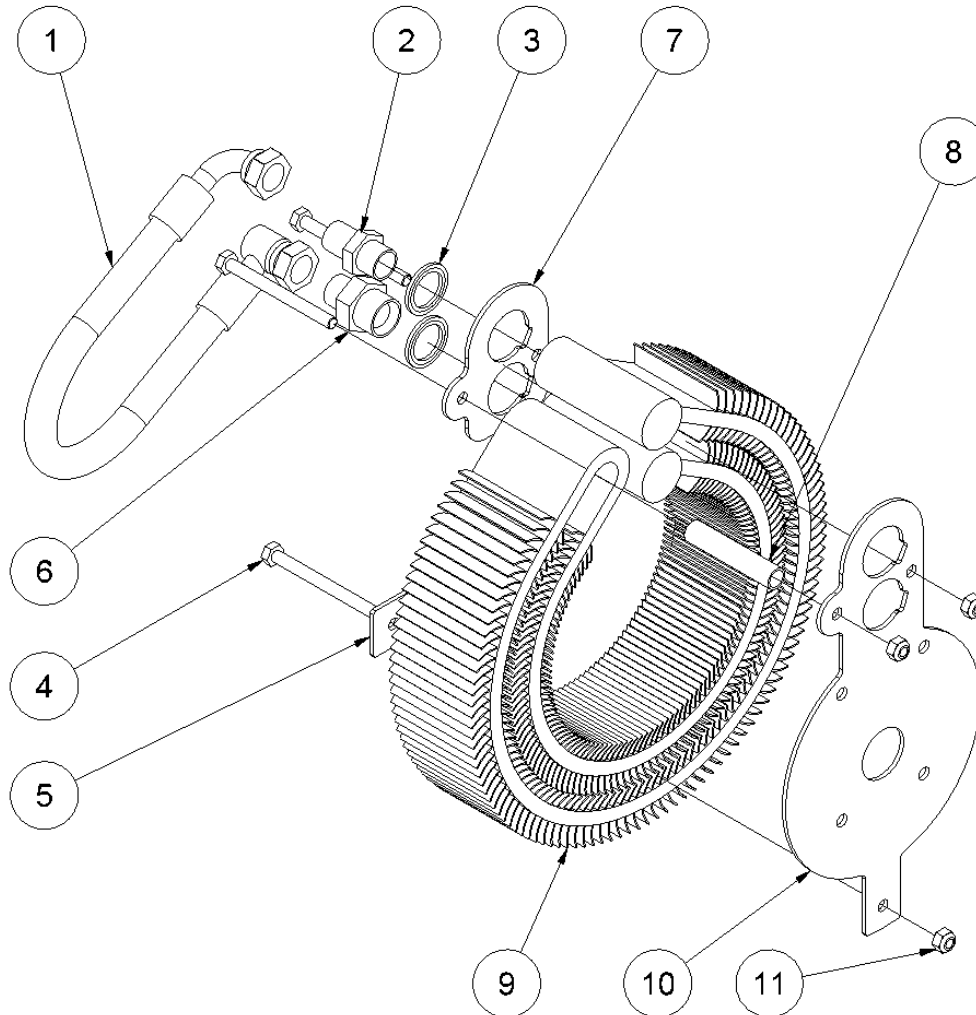

HPP09E spare parts list

Serial number 1347-13884

Fig. 6

Pos.	Part No.	Description	Pcs.
1	8721665	Cooler pressure hose	1
2	7421079	Hose fitting 1/2"x3/4"	1
3	7521118	Seal ring 3/4"	2
4	7621047	Screw M8x90	3
5	8221121	Plate	1
6	7421582	Fitting 1/2"x3/4"	1
7	8221116	Plate	1
8	8221086	Distance pipe $\varnothing 12 \times 1.5$	1
9	8321093	Cooler $\varnothing 280-12$	1
10	8221112	Bracket for cooler	1
11	7621010	Lock nut M8	3
-	2121103	Cooler complete <i>Pos. 4-5, 7-11</i>	1