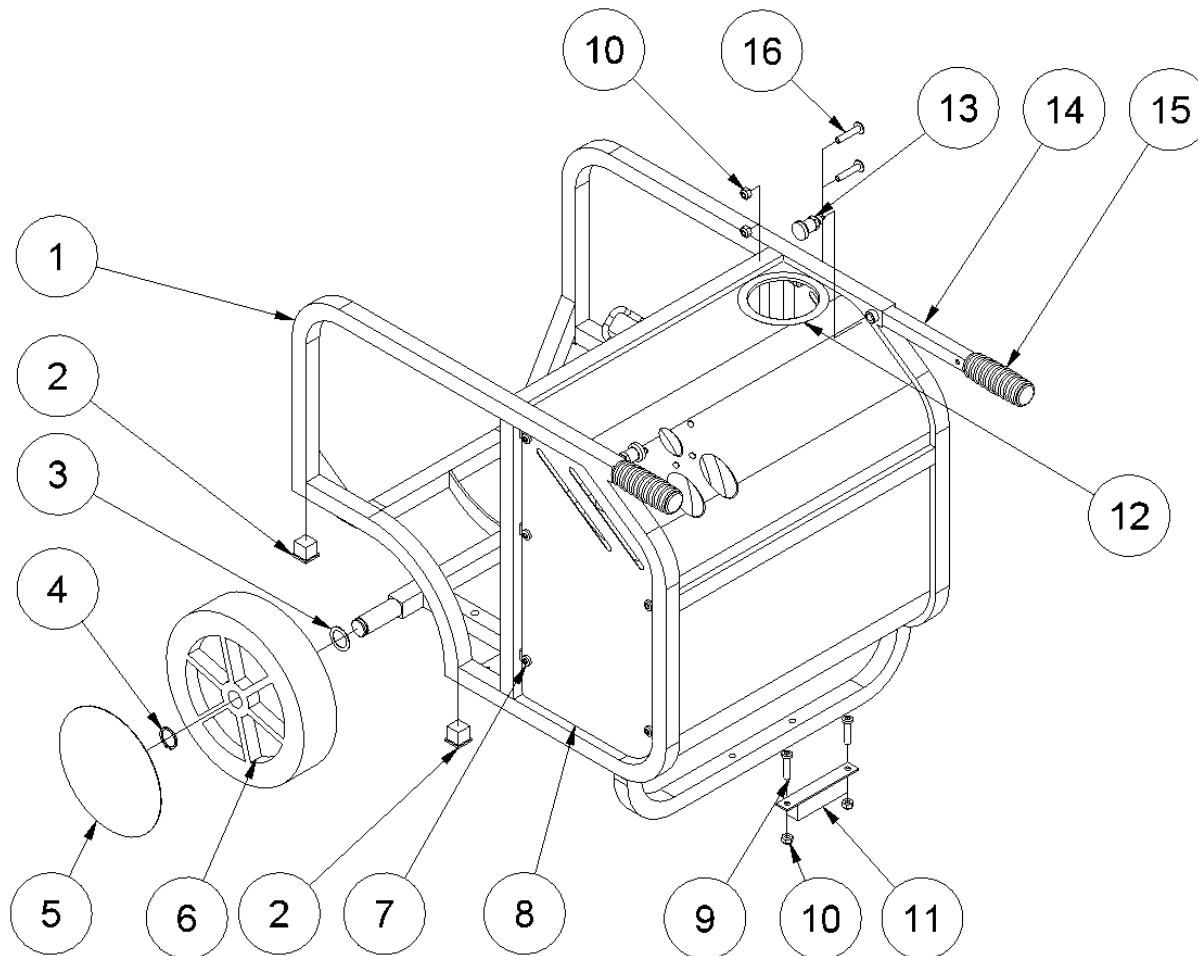

## Serial number 1347-13884

Fig. 1

Pos.	Part No.	Description	Pcs.
1	8221001	Chassis complete HPP09/09E	1
2	7721125	Tube plug 25x25	4
3	7621100	Shim ring 25/35/1 mm	2
4	7621098	Retaining ring 25x2	2
5	7721140	Wheel cover	2
6	7721138	Wheel	2
7	7621042	Screw M8x10	10
8	8221020	Side cover set HPP09/09E	1
9	7621046	Screw M8x35	2
10	7621010	Lock nut M8	4
11	8721095	Rubber foot	1
12	9021563	Rubber band	1
13	7721197	Bolt <i>Loctite 243</i>	2
14	9022429	Pull-out handle w/rubber grip	2
15	-	Rubber grip (incl. In 9022429)	-
16	7621795	Screw M8x40 <i>Only from serial No. 1545</i>	2

### Serial number 1347-13884

**Fig. 3**

Pos.	Part No.	Description	Pcs.
1	7421063	Fitting 1/2"x1/2" BSP	4
5	7621606	Retaining ring A17	1
6	7521609	O-ring 17x2 mm	1
11	8221761	Valve block <i>Up to serial No. 5338</i>	1
11	8221731	Valve block <i>From serial No. 5339</i>	1
12	7621050	Roll pin ø5x14	3
13	7621037	Pipe plug 1/8" <i>Loctite 542</i>	3
14	7621044	Screw M8x16	4
15	7521608	O-ring 13x2 mm	1
16	7621607	Retaining ring AV17	1
17	8221605	Spool	1
18	7721094	Lever ON/OFF <i>Loctite 243</i>	1
19	7521072	Seal ring 1/2"	6
26	7421056	Pressure relief valve <i>30 Nm - up to serial No. 5338</i>	1
26	7421587	Pressure relief valve <i>40 Nm - from serial No. 5339</i>	1
28	7621323	Threaded plug 1/8" w/seal	1
29	7401142	Q.R. coupling 1/2" BSP female	1
30	7401141	Q.R. coupling 1/2" BSP male	1
31	7421733	Check valve	1
32	7421734	Hose fitting 3/8"x1/8" <i>Loctite 542</i>	1
33	7421735	Hose fitting 3/8"x1/2" <i>Loctite 542</i>	1
34	7421740	Hose clip 3/8"	2
35	9021768	Hose 3/8"	1
-	2121660	Valve block complete	1