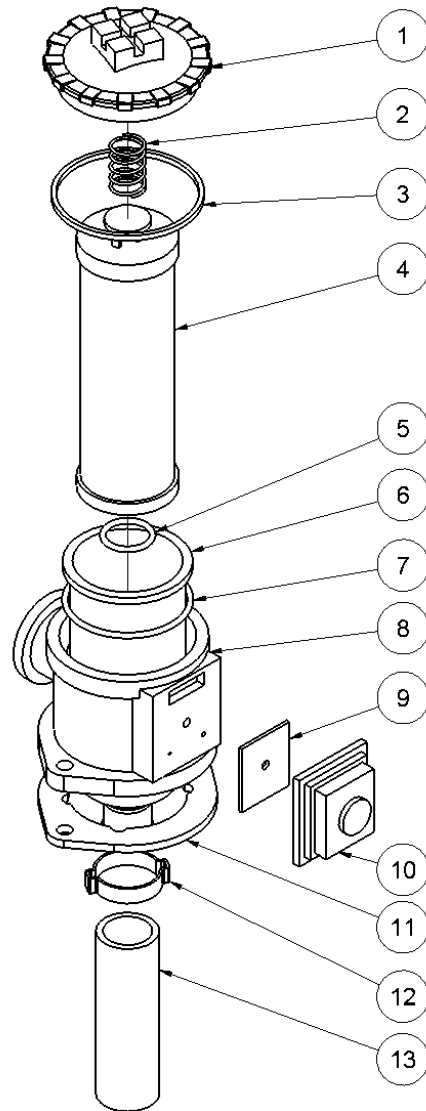

HPP09E spare parts list

Serial number 1347-13884

Fig. 5

NEW TYPE