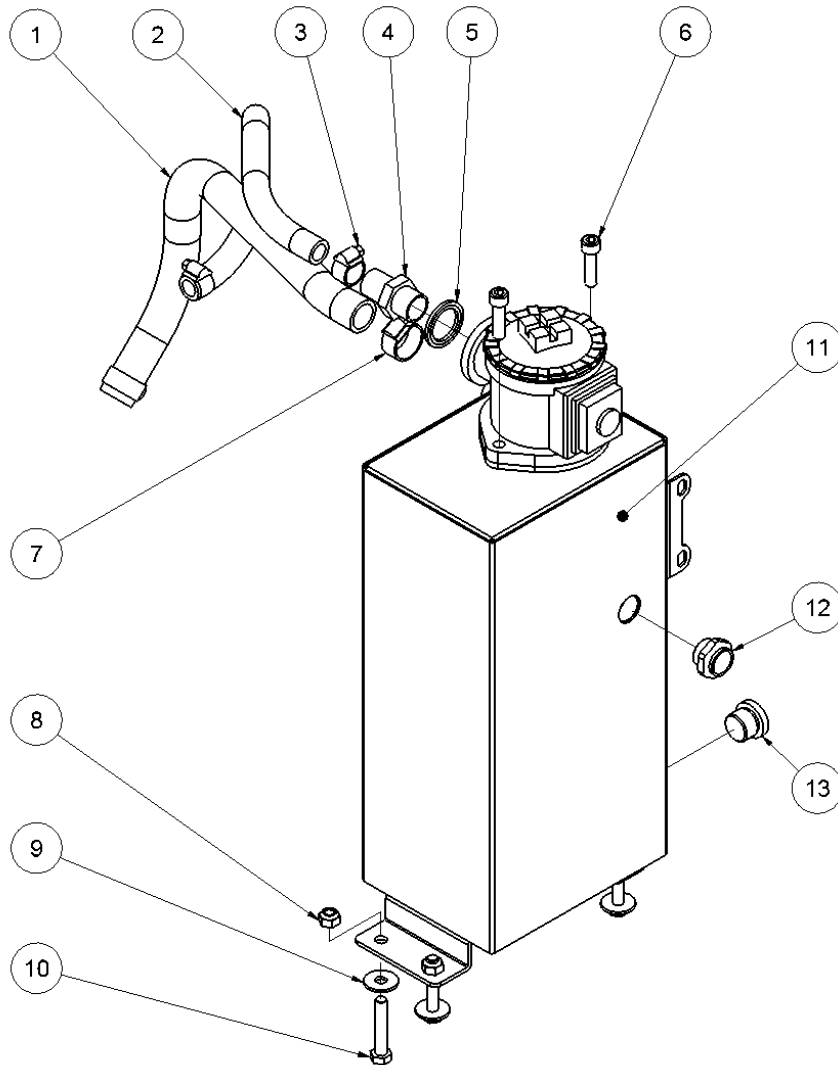

### Serial number 1347-13884

**Fig. 3**

Pos.	Part No.	Description	Pcs.
1	7421063	Fitting 1/2"x1/2" BSP	4
5	7621606	Retaining ring A17	1
6	7521609	O-ring 17x2 mm	1
11	8221761	Valve block <i>Up to serial No. 5338</i>	1
11	8221731	Valve block <i>From serial No. 5339</i>	1
12	7621050	Roll pin ø5x14	3
13	7621037	Pipe plug 1/8" <i>Loctite 542</i>	3
14	7621044	Screw M8x16	4
15	7521608	O-ring 13x2 mm	1
16	7621607	Retaining ring AV17	1
17	8221605	Spool	1
18	7721094	Lever ON/OFF <i>Loctite 243</i>	1
19	7521072	Seal ring 1/2"	6
26	7421056	Pressure relief valve <i>30 Nm - up to serial No. 5338</i>	1
26	7421587	Pressure relief valve <i>40 Nm - from serial No. 5339</i>	1
28	7621323	Threaded plug 1/8" w/seal	1
29	7401142	Q.R. coupling 1/2" BSP female	1
30	7401141	Q.R. coupling 1/2" BSP male	1
31	7421733	Check valve	1
32	7421734	Hose fitting 3/8"x1/8" <i>Loctite 542</i>	1
33	7421735	Hose fitting 3/8"x1/2" <i>Loctite 542</i>	1
34	7421740	Hose clip 3/8"	2
35	9021768	Hose 3/8"	1
-	2121660	Valve block complete	1

## Serial number 1347-13884

Fig. 4

Pos.	Part No.	Description	Pcs.
1	8721327	3/4" hose	1
2	8721070	1/2" hose	1
3	7421081	Hose clip 1/2"	2
4	7421079	Hose fitting 1/2"x3/4"	1
5	7521118	Seal ring 3/4"	1
6	7621045	Screw M8x30 <i>Loctite 243</i>	2
7	7421082	Hose clip 3/4"	2
8	7621010	Lock nut M8	4
9	7621035	Washer M8	4
10	7621049	Screw M8x45	4
11	8221153	Hydraulic tank	1
12	7721099	Sight glass 1/2" w/seal	1
13	7621075	Threaded plug 1/2" w/seal	1