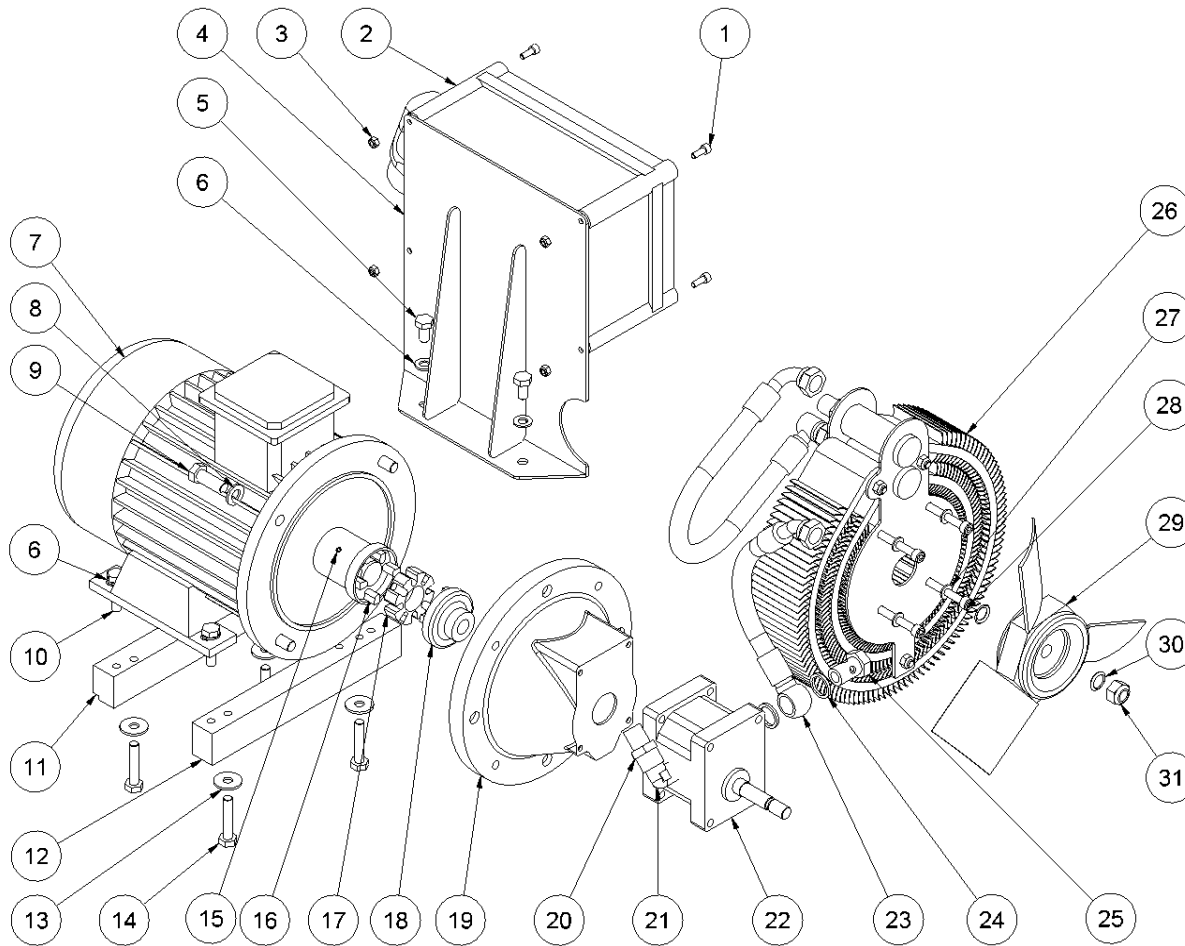

HPP09E spare parts list

Serial number 1347-13884

Fig. 2

KW Hydraulik
Aggregate und Werkzeuge

www.kw-hydraulik.de info@kw-hydraulik.de +49 3675 421980

Pos.	Part No.	Description	Pcs.
1	7621332	Screw M6x16	4
2	7321342	Electrical box 5.5 kW 16 Amp	1
3	7621029	Nut M6	4
4	8221338	Supporting plate for electric box	1
5	7621334	Screw M10x20	2
6	7621172	Washer M10	6
7	7321319	Electro motor 5.5 kW	1
8	7621331	Washer M12	4
9	7621330	Screw M12x35 <i>Loctite 243</i>	4
10	7621173	Screw M10x40	4
11	8221340	Aluminium supporting leg rear	1
12	8221339	Aluminium supporting leg front	1
13	7621034	Washer M10	4
14	7621335	Screw M10x50	4
15	7621032	Set screw M6x8 <i>Loctite 243 - 5 Nm</i>	1
16	7421326	Coupling engine part	1
17	7421083	Rubber coupling	1
18	7421067	Coupling pump	1
19	7421322	Coupling housing	1
20	7421080	Hose fitting 3/4"x1/2"	1
21	7421060	Angle nipple 1/2"	1
22	7421179	Pump 7.5 ccm	1
-	9021667	Seal kit for hydraulic pump	1
23	8721329	Hose 1/2"	1
24	7521072	Seal ring 1/2"	2
25	7421062	Banjo bolt 1/2" <i>80 Nm</i>	1
26	2121103	Cooler complete <i>See fig. 6</i>	1
27	7621171	Washer M8	4
28	7621043	Screw M8x110 <i>Loctite 243 - 15 Nm</i>	4
29	8321130	Fan ø280-3	1
30	7621117	Spring washer M14	2
31	7621111	Nut M14x1.5 <i>40 Nm</i>	1