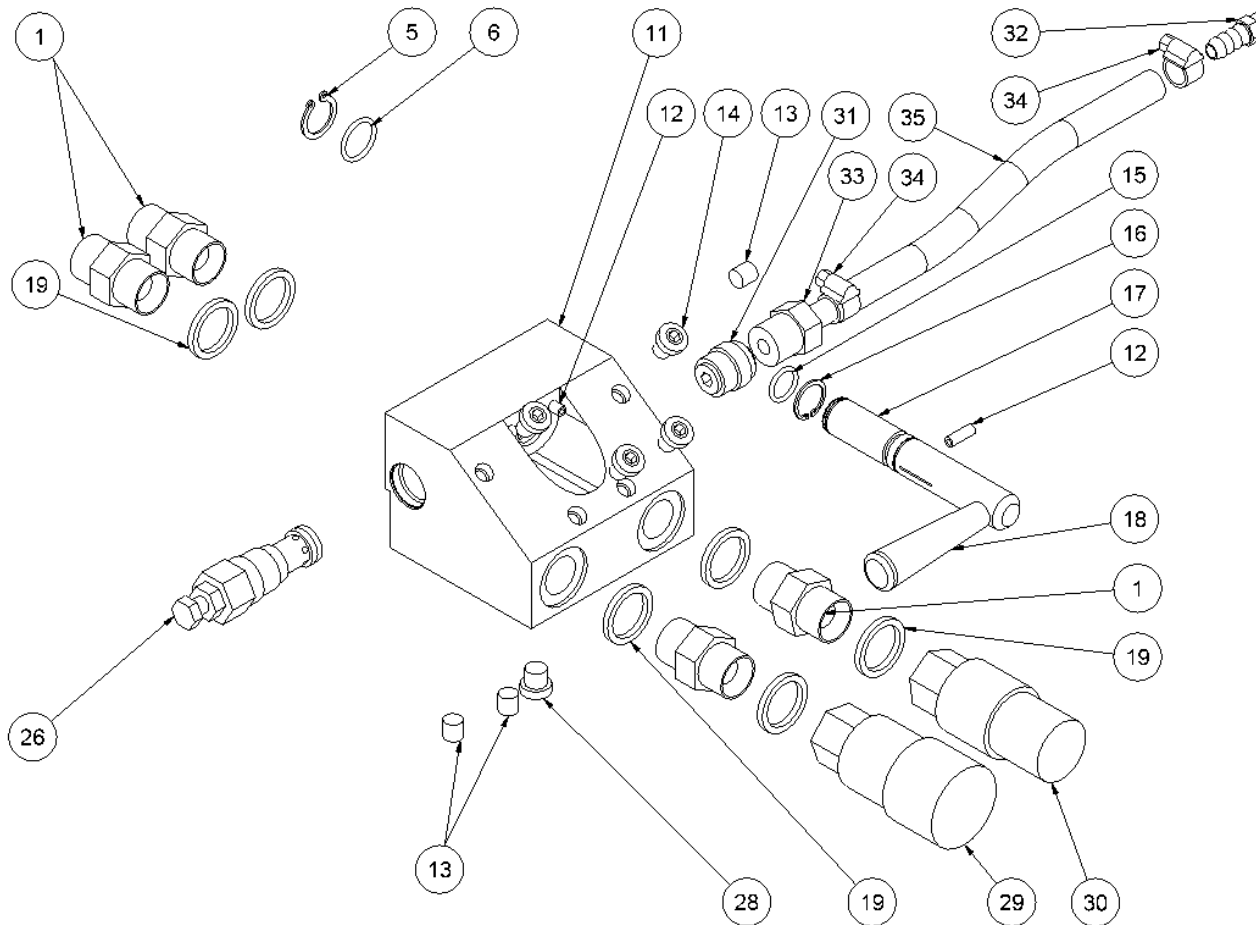

## Serial number 1347-13884

Fig. 1

Pos.	Part No.	Description	Pcs.
1	8221001	Chassis complete HPP09/09E	1
2	7721125	Tube plug 25x25	4
3	7621100	Shim ring 25/35/1 mm	2
4	7621098	Retaining ring 25x2	2
5	7721140	Wheel cover	2
6	7721138	Wheel	2
7	7621042	Screw M8x10	10
8	8221020	Side cover set HPP09/09E	1
9	7621046	Screw M8x35	2
10	7621010	Lock nut M8	4
11	8721095	Rubber foot	1
12	9021563	Rubber band	1
13	7721197	Bolt <i>Loctite 243</i>	2
14	9022429	Pull-out handle w/rubber grip	2
15	-	Rubber grip (incl. In 9022429)	-
16	7621795	Screw M8x40 <i>Only from serial No. 1545</i>	2

### Serial number 1347-13884

**Fig. 3**

Pos.	Part No.	Description	Pcs.
1	7421063	Fitting 1/2"x1/2" BSP	4
5	7621606	Retaining ring A17	1
6	7521609	O-ring 17x2 mm	1
11	8221761	Valve block <i>Up to serial No. 5338</i>	1
11	8221731	Valve block <i>From serial No. 5339</i>	1
12	7621050	Roll pin ø5x14	3
13	7621037	Pipe plug 1/8" <i>Loctite 542</i>	3
14	7621044	Screw M8x16	4
15	7521608	O-ring 13x2 mm	1
16	7621607	Retaining ring AV17	1
17	8221605	Spool	1
18	7721094	Lever ON/OFF <i>Loctite 243</i>	1
19	7521072	Seal ring 1/2"	6
26	7421056	Pressure relief valve <i>30 Nm - up to serial No. 5338</i>	1
26	7421587	Pressure relief valve <i>40 Nm - from serial No. 5339</i>	1
28	7621323	Threaded plug 1/8" w/seal	1
29	7401142	Q.R. coupling 1/2" BSP female	1
30	7401141	Q.R. coupling 1/2" BSP male	1
31	7421733	Check valve	1
32	7421734	Hose fitting 3/8"x1/8" <i>Loctite 542</i>	1
33	7421735	Hose fitting 3/8"x1/2" <i>Loctite 542</i>	1
34	7421740	Hose clip 3/8"	2
35	9021768	Hose 3/8"	1
-	2121660	Valve block complete	1