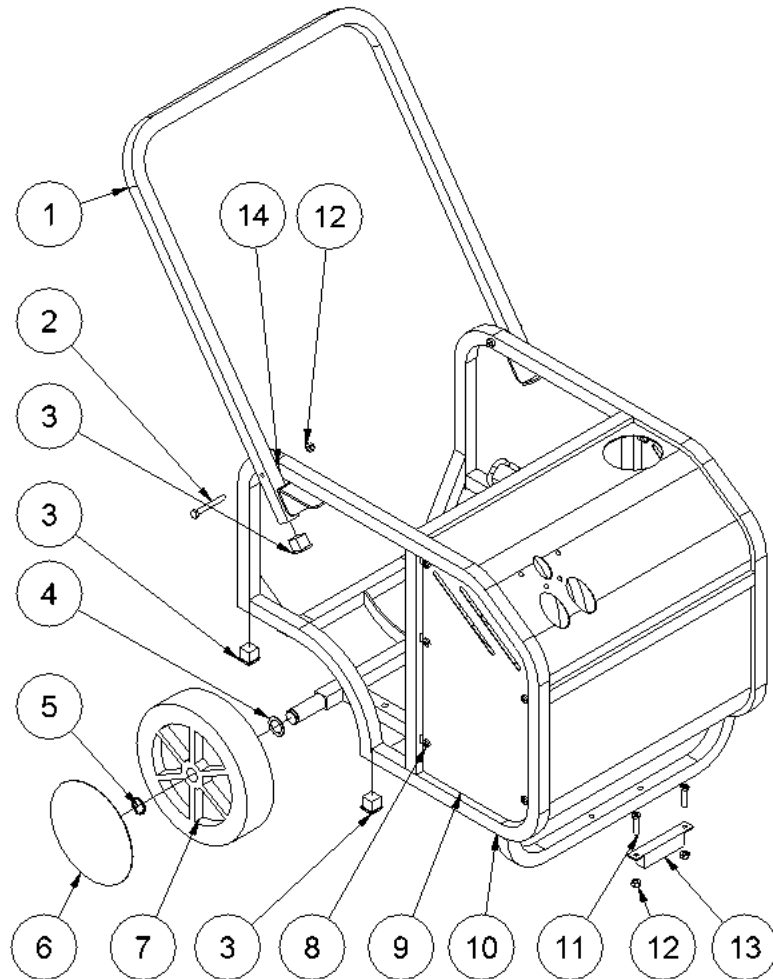

HPP13 Powerpack Spare Parts List

From serial number 1020-1153

Fig. 1

Pos.	Part No.	Description	Pcs.
1	8221004	Handle HPP13	1
2	7621048	Screw M8x65	2
3	7721125	Socket plug	6
4	7621100	Washer 25/35/1 mm	2
5	7621098	Lock ring AS25x2	2
6	7721140	Wheel cover	2
7	7721139	Wheel HPP13/18	2
8	7621042	Screw M8x10	10
9	8221022	Side cover set HPP13	1
10	8221002	Chassis complete HPP13	1
11	7621046	Screw M8x35	2
12	7621010	Nut M8	4
13	8721095	Rubber foot	1
14	7721030	Nylon bushing $\varnothing 8.5/\varnothing 20 \times 5$ mm	2

HPP13 Powerpack Spare Parts List

From serial number 1020-1153

Fig. 2

Pos.	Part No.	Description	Pcs.
1	7321144	Engine 13 HP Honda GX390	1
2	7621027	Nut M10	4
3	7621172	Washer M10	4
4	8721164	Rubber damper M10x38	4
5	7621034	Washer M10	5
6	7621163	Screw M10x35	4
7	7621032	Set screw M6x8	1
8	7421066	Coupling engine part	1
9	7421083	Rubber coupling	1
10	7421067	Coupling pump	1
11	7421068	Coupling housing	1
12	7421080	Hose fitting 3/4"x1/2"	1
14	7421060	Angle nipple	1
15	7621173	Screw M10x40	1
16	8221174	Supporting leg	1
17	8721166	Rubber damper M6x18	1
18	7621117	Spring washer M14	8
19	7621043	Screw M8x110	4
20	8321130	Fan ø280	1
21	7621117	Spring washer M14	2
22	7621111	Nut M14x1.5	1
23	7621038	Screw 5/16" UNFx25	4
24	8721084	Feed line w/banjo	1
25	7421062	Banjo bolt 1/2"	1
26	7421077	Pump 8.0 ccm	1
27	8721069	1/2" hose 330 mm	1
28	7421081	Hose clip 1/2"	2
29	8621137	Tension spring 0.90x9.10x23	1
-	2121103	Cooler complete <i>See fig. 6</i>	1