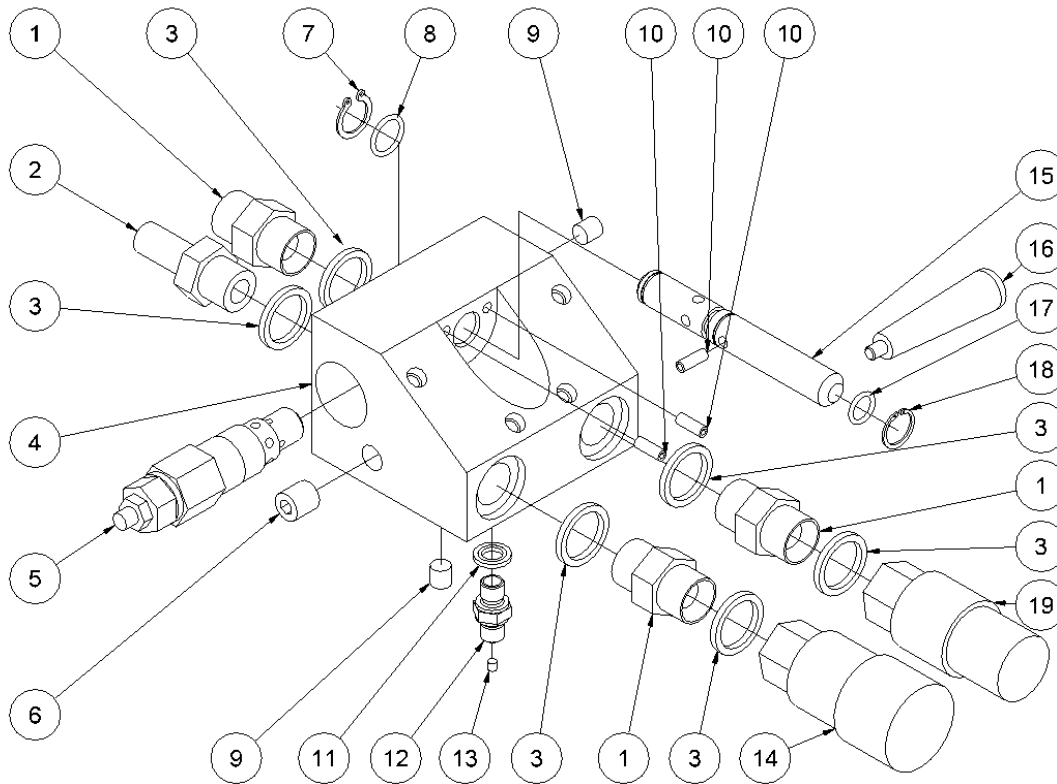

HPP13 Powerpack Spare Parts List

From serial number 1020-1153

Fig. 2

Pos.	Part No.	Description	Pcs.
1	7321144	Engine 13 HP Honda GX390	1
2	7621027	Nut M10	4
3	7621172	Washer M10	4
4	8721164	Rubber damper M10x38	4
5	7621034	Washer M10	5
6	7621163	Screw M10x35	4
7	7621032	Set screw M6x8	1
8	7421066	Coupling engine part	1
9	7421083	Rubber coupling	1
10	7421067	Coupling pump	1
11	7421068	Coupling housing	1
12	7421080	Hose fitting 3/4"x1/2"	1
14	7421060	Angle nipple	1
15	7621173	Screw M10x40	1
16	8221174	Supporting leg	1
17	8721166	Rubber damper M6x18	1
18	7621117	Spring washer M14	8
19	7621043	Screw M8x110	4
20	8321130	Fan ø280	1
21	7621117	Spring washer M14	2
22	7621111	Nut M14x1.5	1
23	7621038	Screw 5/16" UNFx25	4
24	8721084	Feed line w/banjo	1
25	7421062	Banjo bolt 1/2"	1
26	7421077	Pump 8.0 ccm	1
27	8721069	1/2" hose 330 mm	1
28	7421081	Hose clip 1/2"	2
29	8621137	Tension spring 0.90x9.10x23	1
-	2121103	Cooler complete <i>See fig. 6</i>	1

HPP13 Powerpack Spare Parts List

From serial number 1020-1153

Fig. 3

Pos.	Part No.	Description	Pcs.
1	7421063	Fitting 1/2"x1/2" BSP	3
2	7421078	Hose fitting 1/2"x1/2"	1
3	7521072	Seal ring 1/2"	6
4	8221033	Valve block	1
5	7421056	Pressure relief valve 50-220 bar	1
6	7621036	Socket plug R1/4x1/2 conical	1
7	7621096	Lock ring A15 stainless	1
8	7521134	O-ring 15x2 mm 90 nbr	1
9	7621037	Socket plug R1/8x3/8 conical	2
10	7621050	Roll pin ø5x14	3
11	7521064	Seal ring 1/8"	1
12	8221024	Nipple 1/8"x1/8"	1
13	7421073	Nipple with reduction	1
14	7401142	Q.R. coupling 1/2" BSP female	1
15	8221085	Spool	1
16	7721094	Lever ON/OFF	1
17	7521135	O-ring 11x2 mm 90 nbr	1
18	7621097	Lock ring AV15	1
19	7401141	Q.R. coupling 1/2" BSP male	1
-	2121101	Valve block complete	1