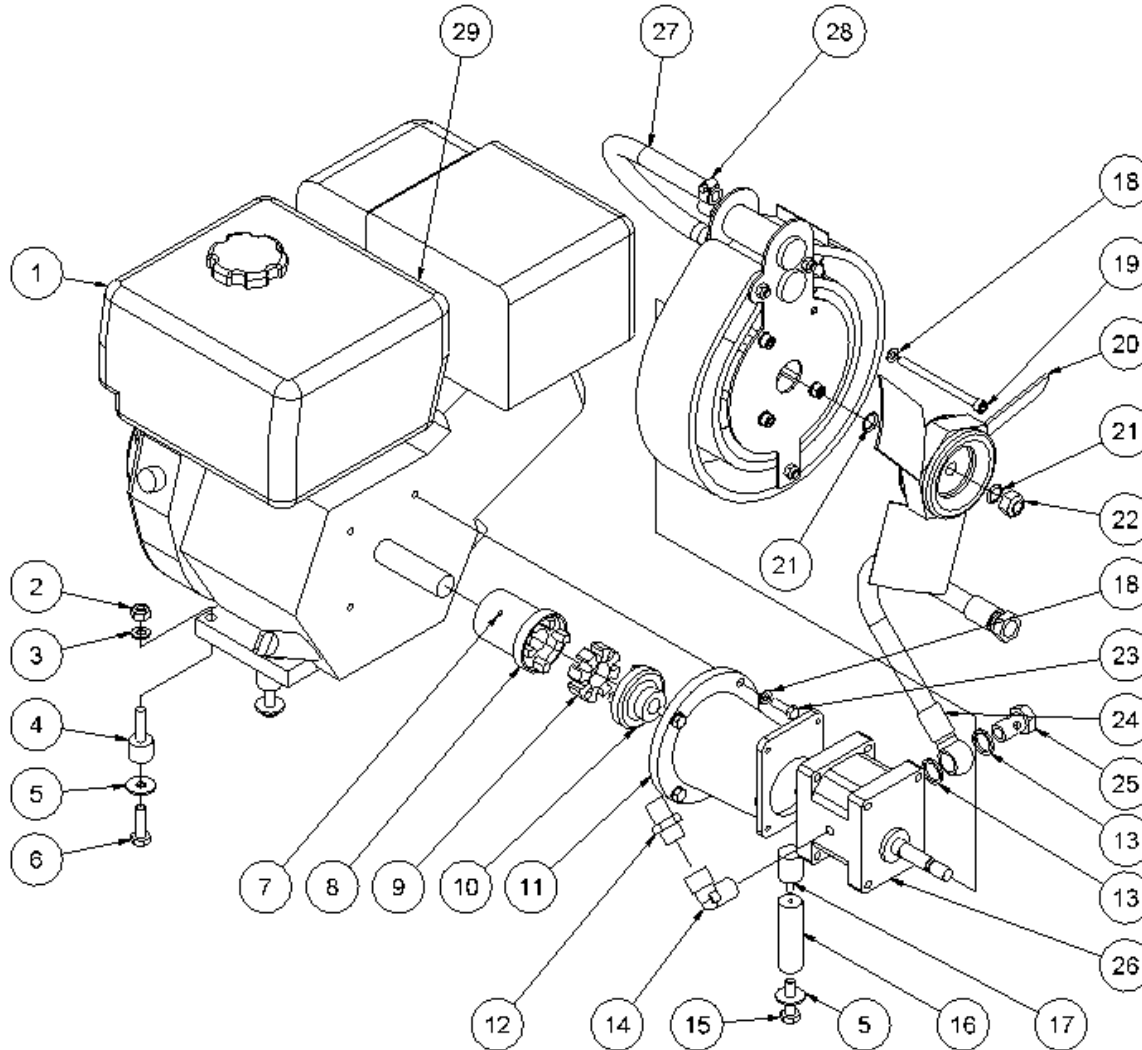

HPP13 Powerpack Spare Parts List

From serial number 1020-1153

Fig. 1

Pos.	Part No.	Description	Pcs.
1	8221004	Handle HPP13	1
2	7621048	Screw M8x65	2
3	7721125	Socket plug	6
4	7621100	Washer 25/35/1 mm	2
5	7621098	Lock ring AS25x2	2
6	7721140	Wheel cover	2
7	7721139	Wheel HPP13/18	2
8	7621042	Screw M8x10	10
9	8221022	Side cover set HPP13	1
10	8221002	Chassis complete HPP13	1
11	7621046	Screw M8x35	2
12	7621010	Nut M8	4
13	8721095	Rubber foot	1
14	7721030	Nylon bushing $\varnothing 8.5/\varnothing 20 \times 5$ mm	2

HPP13 Powerpack Spare Parts List

From serial number 1020-1153

Fig. 2

Pos.	Part No.	Description	Pcs.
1	7321144	Engine 13 HP Honda GX390	1
2	7621027	Nut M10	4
3	7621172	Washer M10	4
4	8721164	Rubber damper M10x38	4
5	7621034	Washer M10	5
6	7621163	Screw M10x35	4
7	7621032	Set screw M6x8	1
8	7421066	Coupling engine part	1
9	7421083	Rubber coupling	1
10	7421067	Coupling pump	1
11	7421068	Coupling housing	1
12	7421080	Hose fitting 3/4"x1/2"	1
14	7421060	Angle nipple	1
15	7621173	Screw M10x40	1
16	8221174	Supporting leg	1
17	8721166	Rubber damper M6x18	1
18	7621117	Spring washer M14	8
19	7621043	Screw M8x110	4
20	8321130	Fan ø280	1
21	7621117	Spring washer M14	2
22	7621111	Nut M14x1.5	1
23	7621038	Screw 5/16" UNFx25	4
24	8721084	Feed line w/banjo	1
25	7421062	Banjo bolt 1/2"	1
26	7421077	Pump 8.0 ccm	1
27	8721069	1/2" hose 330 mm	1
28	7421081	Hose clip 1/2"	2
29	8621137	Tension spring 0.90x9.10x23	1
-	2121103	Cooler complete <i>See fig. 6</i>	1