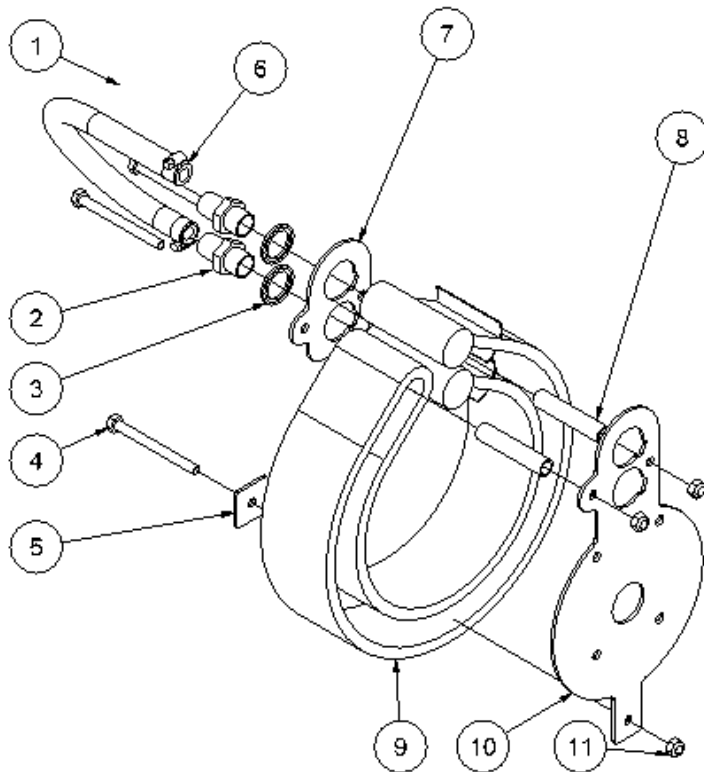

HPP13 Powerpack Spare Parts List

From serial number 1020-1153

Fig. 3

Pos.	Part No.	Description	Pcs.
1	7421063	Fitting 1/2"x1/2" BSP	3
2	7421078	Hose fitting 1/2"x1/2"	1
3	7521072	Seal ring 1/2"	6
4	8221033	Valve block	1
5	7421056	Pressure relief valve 50-220 bar	1
6	7621036	Socket plug R1/4x1/2 conical	1
7	7621096	Lock ring A15 stainless	1
8	7521134	O-ring 15x2 mm 90 nbr	1
9	7621037	Socket plug R1/8x3/8 conical	2
10	7621050	Roll pin ø5x14	3
11	7521064	Seal ring 1/8"	1
12	8221024	Nipple 1/8"x1/8"	1
13	7421073	Nipple with reduction	1
14	7401142	Q.R. coupling 1/2" BSP female	1
15	8221085	Spool	1
16	7721094	Lever ON/OFF	1
17	7521135	O-ring 11x2 mm 90 nbr	1
18	7621097	Lock ring AV15	1
19	7401141	Q.R. coupling 1/2" BSP male	1
-	2121101	Valve block complete	1

HPP13 Powerpack Spare Parts List

From serial number 1020-1153

Fig. 5

Pos.	Part No.	Description	Pcs.
1	8721071	3/4" hose 440 mm	1
2	8721070	1/2" hose 455 mm	1
3	7421081	Hose clip 1/2"	2
4	7421079	Hose fitting 1/2"x3/4"	1
5	7521118	Seal ring 3/4"	1
6	9421188	Seal kit return filter	1
7	7621045	Screw M8x30	2
8	9421190	Filter cartridge	1
10	8221153	Hydraulic tank	1
11	9421191	Ventilation filter	1
12	7421082	Hose clip 3/4"	2
13	7621010	Nut M8	4
14	7621035	Washer M8	4
15	7621049	Screw M8x45	4
16	7721099	Sight glass 1/2" w/seal	1
17	7621075	Socket plug R 1/2" w/seal	1
18	9421189	Filter cover	1
19	9421193	Filter spring	1
20	9421192	Cover f/ventilation filter	1
-	8421092	Filter complete <i>Pos. 6, 8, 10, 11, 18, 19, 20</i>	1

HPP13 Powerpack Spare Parts List

From serial number 1020-1153

Fig. 6

Pos.	Part No.	Description	Pcs.
1	8721069	1/2" hose 330 mm	1
2	7421079	Hose fitting 1/2"x3/4"	2
3	7521118	Seal ring 3/4"	2
4	7621047	Screw M8x90	3
5	8221121	Plate	1
6	7421081	Hose clip 1/2"	2
7	8221116	Plate	1
8	8221086	Distance pipe $\varnothing 12 \times 1.5$	2
9	8321093	Cooler $\varnothing 280$	1
10	8221112	Bracket for cooler	1
11	7621010	Nut M8	3
-	2121103	Cooler complete <i>Pos. 3-5, 7-11</i>	1