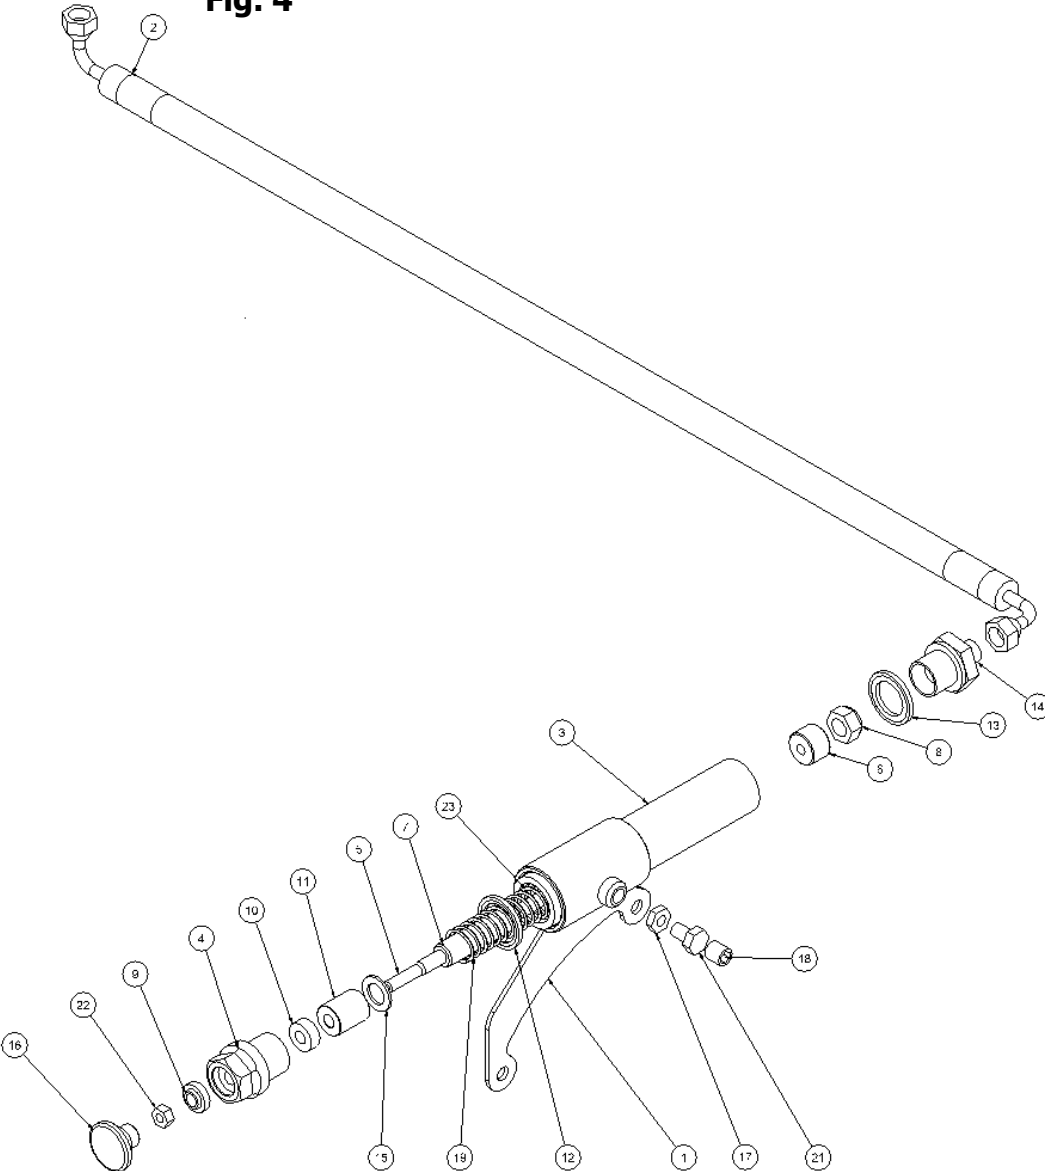

Fig. 4

Pos.	Part No.	Description	Pcs.
1	8221023	POD bracket complete HPP13	1
2	8721110	POD hose HPP13	1
3	8221005	POD cylinder	1
4	8221006	POD seal housing	1
5	8221007	POD piston rod	1
6	8221008	POD piston	1
7	8221009	POD distance pipe	1
8	7621029	Nut M6	1
9	7521013	Seal	1
10	7521014	Seal	1
11	8221015	Guide element, bronze	1
12	7521018	Seal ring POD 18/24x2	1
13	7521017	Seal ring 3/8"	1
14	7421012	Nipple 3/8"x1/8"	1
15	7621021	Washer SS 10x16x1.2	1
16	8221131	POD head	1
17	7621028	Nut M6	1
18	7621031	Set screw M8x8	1
19	8621019	Compression spring	1
21	7621040	Screw M6x10	1
22	7621011	Nut M5	1
23	8221113	POD distance pipe EXTRA HPP13	1
-	2121109	POD complete HPP13 <i>Pos. 3-16, 19, 22, 23</i>	1