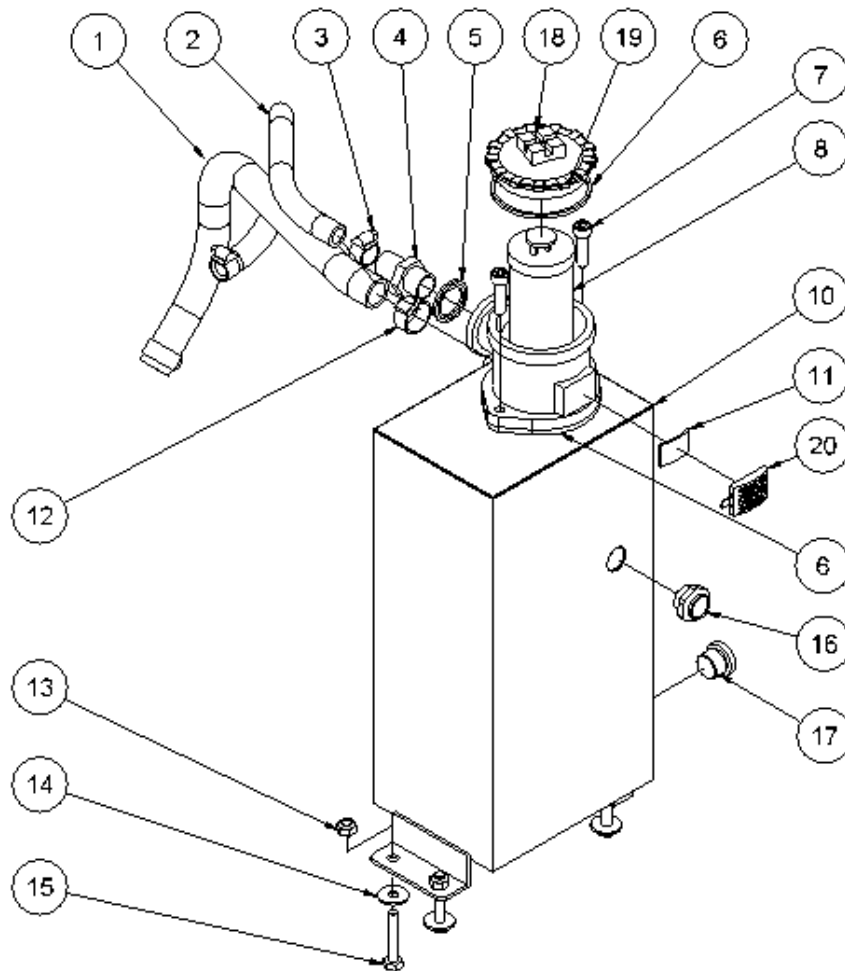

HPP13 Powerpack Spare Parts List

From serial number 1020-1153

Fig. 5

Pos.	Part No.	Description	Pcs.
1	8721071	3/4" hose 440 mm	1
2	8721070	1/2" hose 455 mm	1
3	7421081	Hose clip 1/2"	2
4	7421079	Hose fitting 1/2"x3/4"	1
5	7521118	Seal ring 3/4"	1
6	9421188	Seal kit return filter	1
7	7621045	Screw M8x30	2
8	9421190	Filter cartridge	1
10	8221153	Hydraulic tank	1
11	9421191	Ventilation filter	1
12	7421082	Hose clip 3/4"	2
13	7621010	Nut M8	4
14	7621035	Washer M8	4
15	7621049	Screw M8x45	4
16	7721099	Sight glass 1/2" w/seal	1
17	7621075	Socket plug R 1/2" w/seal	1
18	9421189	Filter cover	1
19	9421193	Filter spring	1
20	9421192	Cover f/ventilation filter	1
-	8421092	Filter complete <i>Pos. 6, 8, 10, 11, 18, 19, 20</i>	1