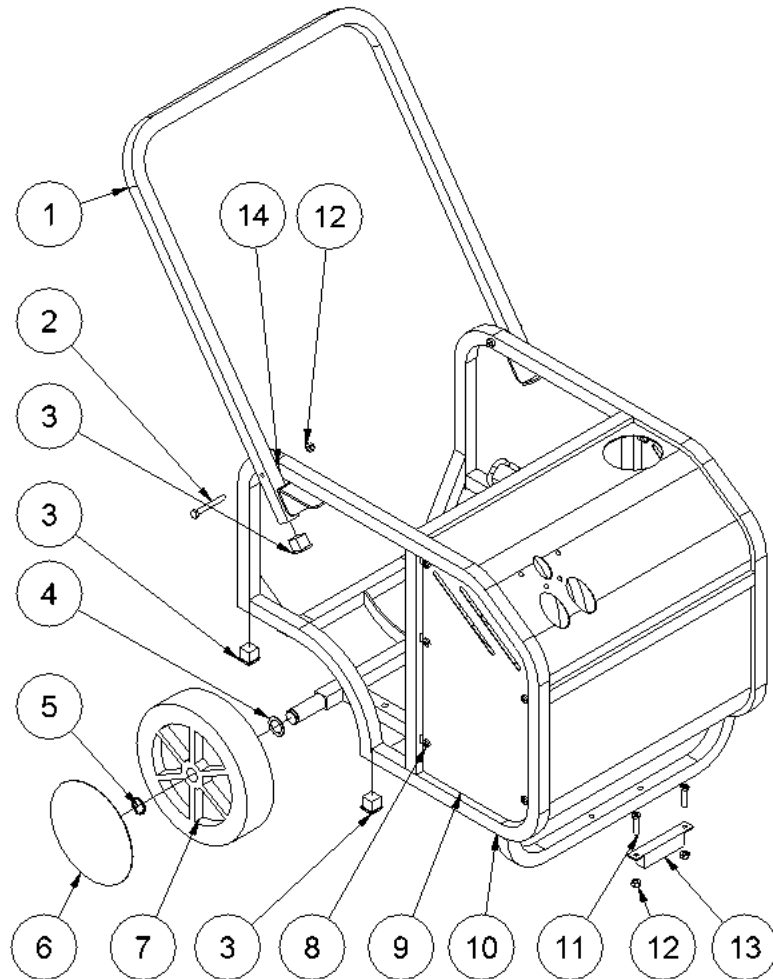

HPP13 Powerpack Spare Parts List

From serial number 1154-1433

Fig. 1

Pos.	Part No.	Description	Pcs.
1	8221004	Handle HPP13	1
2	7621048	Screw M8x65	2
3	7721125	Socket plug	6
4	7621100	Washer 25/35/1 mm	2
5	7621098	Lock ring AS25x2	2
6	7721140	Wheel cover	2
7	7721139	Wheel HPP13/18	2
8	7621042	Screw M8x10	10
9	8221022	Side cover set HPP13	1
10	8221002	Chassis complete HPP13	1
11	7621046	Screw M8x35	2
12	7621010	Nut M8	4
13	8721095	Rubber foot	1
14	7721030	Nylon bushing $\varnothing 8.5/\varnothing 20 \times 5$ mm	2

HPP13 Powerpack Spare Parts List

From serial number 1154-1433

Fig. 2

Pos.	Part No.	Description	Pcs.
1	7321144	Engine 13 HP Honda GX390	1
2	7621027	Nut M10	4
3	7621172	Washer M10	4
4	8721164	Rubber damper M10x38	4
5	7621034	Washer M10	5
6	7621163	Screw M10x35	4
7	7621032	Set screw M6x8	1
8	7421066	Coupling engine part	1
9	7421083	Rubber coupling	1
10	7421067	Coupling pump	1
11	7421068	Coupling housing	1
12	7421080	Hose fitting 3/4"x1/2"	1
13	7521072	Seal ring 1/2"	2
14	7421060	Angle nipple	1
15	7621173	Screw M10x40	1
16	8221174	Supporting leg	1
17	8721166	Rubber damper M6x18	1
18	7621171	Washer M8	8
19	7621043	Screw M8x110	4
20	8321130	Fan ø280-3	1
21	7621117	Spring washer M14	2
22	7621111	Nut M14x1.5	1
23	7621038	Screw 5/16" UNFx25	4
24	8721084	Feed line w/banjo	1
25	7421062	Banjo bolt 1/2"	1
26	7421077	Pump 8.0 ccm	1
29	8621137	Tension spring 0.90x9.10x23	1
-	2121103	Cooler complete See fig. 6	1