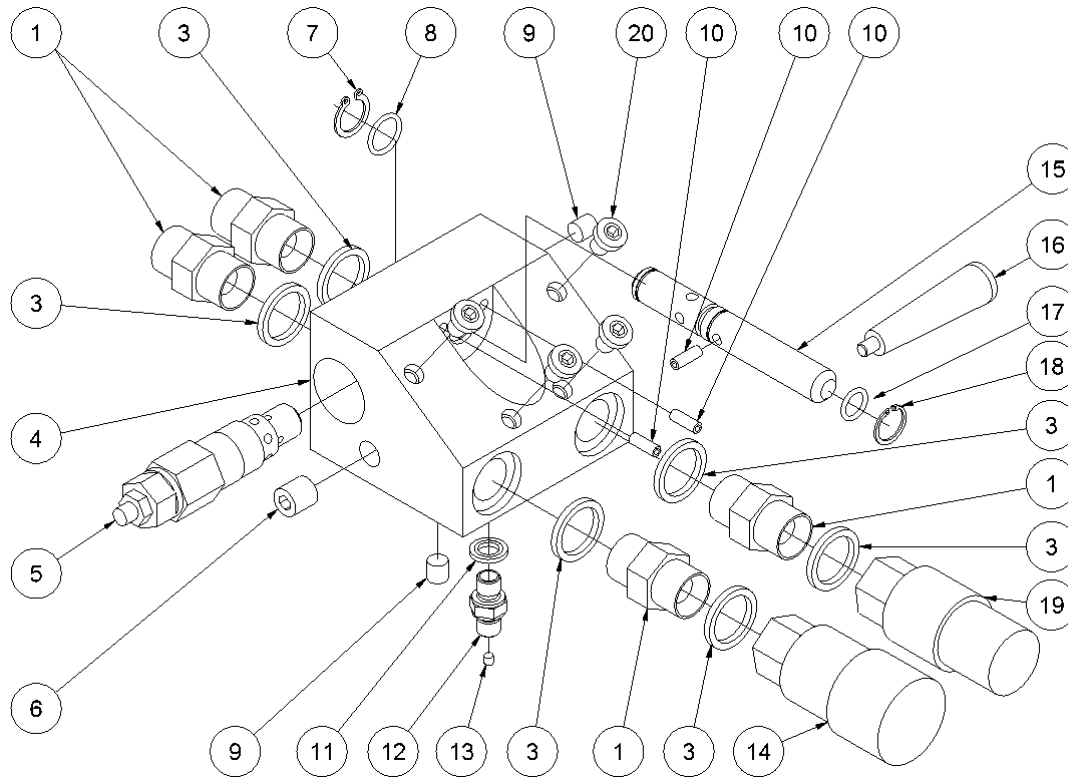

HPP13 Powerpack Spare Parts List

From serial number 1154-1433

Fig. 2

Pos.	Part No.	Description	Pcs.
1	7321144	Engine 13 HP Honda GX390	1
2	7621027	Nut M10	4
3	7621172	Washer M10	4
4	8721164	Rubber damper M10x38	4
5	7621034	Washer M10	5
6	7621163	Screw M10x35	4
7	7621032	Set screw M6x8	1
8	7421066	Coupling engine part	1
9	7421083	Rubber coupling	1
10	7421067	Coupling pump	1
11	7421068	Coupling housing	1
12	7421080	Hose fitting 3/4"x1/2"	1
13	7521072	Seal ring 1/2"	2
14	7421060	Angle nipple	1
15	7621173	Screw M10x40	1
16	8221174	Supporting leg	1
17	8721166	Rubber damper M6x18	1
18	7621171	Washer M8	8
19	7621043	Screw M8x110	4
20	8321130	Fan ø280-3	1
21	7621117	Spring washer M14	2
22	7621111	Nut M14x1.5	1
23	7621038	Screw 5/16" UNFx25	4
24	8721084	Feed line w/banjo	1
25	7421062	Banjo bolt 1/2"	1
26	7421077	Pump 8.0 ccm	1
29	8621137	Tension spring 0.90x9.10x23	1
-	2121103	Cooler complete See fig. 6	1

HPP13 Powerpack Spare Parts List

From serial number 1154-1433

Fig. 3

www.kw-hydraulik.de info@kw-hydraulik.de +49 3675 421980

Pos.	Part No.	Description	Pcs.
1	7421063	Fitting 1/2"x1/2" BSP	4
3	7521072	Seal ring 1/2"	6
4	8221033	Valve block	1
5	7421056	Pressure relief valve 50-220 bar	1
6	7621036	Socket plug R1/4x1/2 conical	1
7	7621096	Lock ring A15 stainless	1
8	7521134	O-ring 15x2 mm 90 nbr	1
9	7621037	Socket plug R1/8x3/8 conical	2
10	7621050	Roll pin ø5x14	3
11	7521064	Seal ring 1/8"	1
12	8221024	Nipple 1/8"x1/8"	1
13	7421073	Nipple with reduction	1
14	7401142	Q.R. coupling 1/2" BSP female	1
15	8221085	Spool	1
16	7721094	Lever ON/OFF	1
17	7521135	O-ring 11x2 mm 90 nbr	1
18	7621097	Lock ring AV15	1
19	7401141	Q.R. coupling 1/2" BSP male	1
20	7621044	Screw M8x16	4
-	2121101	Valve block complete HPP09/13	1