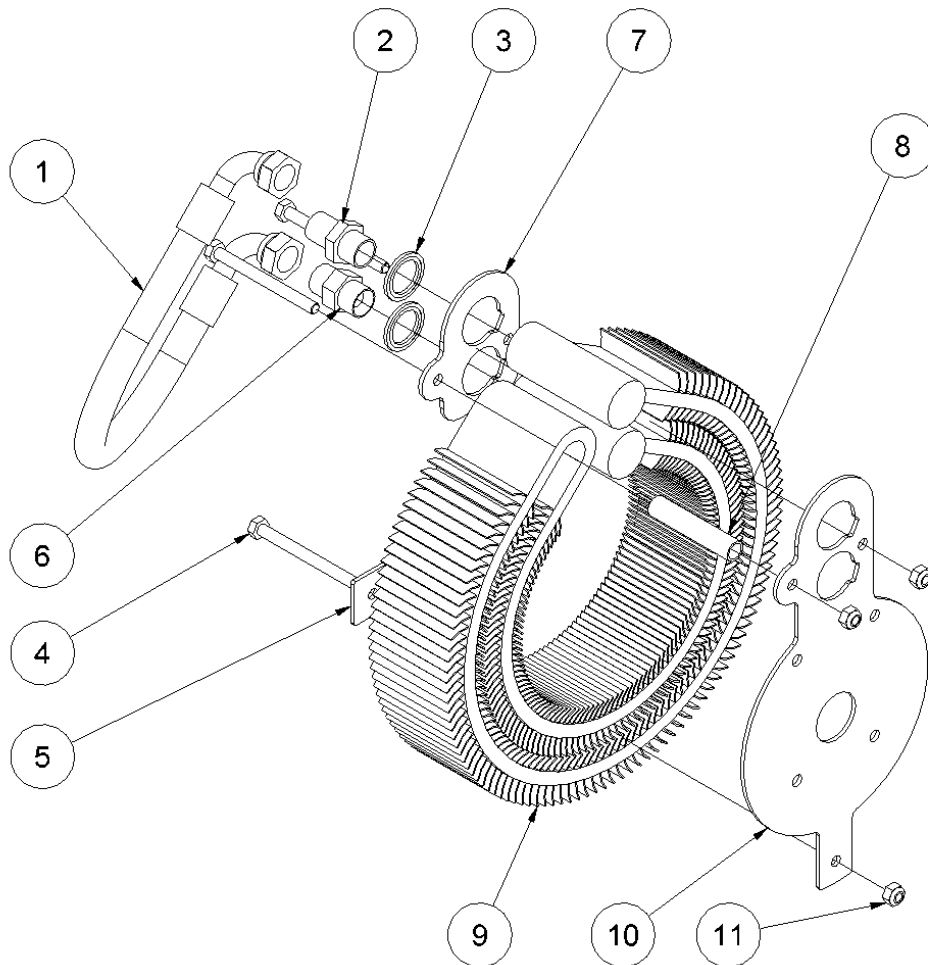

HPP13 Powerpack Spare Parts List

From serial number 1154-1433

Fig. 5

Pos.	Part No.	Description	Pcs.
1	8721071	3/4" hose 440 mm	1
2	8721070	1/2" hose 455 mm	1
3	7421081	Hose clip 1/2"	2
4	7421079	Hose fitting 1/2"x3/4"	1
5	7521118	Seal ring 3/4"	1
6	9421188	Seal kit return filter	1
7	7621045	Screw M8x30	2
8	9421190	Filter cartridge	1
10	8221153	Hydraulic tank	1
11	9421191	Ventilation filter	1
12	7421082	Hose clip 3/4"	2
13	7621010	Nut M8	4
14	7621035	Washer M8	4
15	7621049	Screw M8x45	4
16	7721099	Sight glass 1/2" w/seal	1
17	7621075	Socket plug R 1/2" w/seal	1
18	9421189	Filter cover	1
19	9421193	Filter spring	1
20	9421192	Cover f/ventilation filter	1
-	8421092	Filter complete <i>Pos. 6, 8, 10, 11, 18, 19, 20</i>	1

HPP13 Powerpack Spare Parts List

From serial number 1154-1433

Fig. 6

Pos.	Part No.	Description	Pcs.
1	8721630	Cooler hose	1
2	7421079	Hose fitting 1/2"x3/4"	1
3	7521118	Seal ring 3/4"	2
4	7621047	Screw M8x90	3
5	8221121	Plate	1
6	7421063	Fitting 1/2"x1/2" BSP	1
7	8221116	Plate	1
8	8221086	Distance pipe \varnothing 12x1.5	1
9	8321093	Cooler \varnothing 280-12	1
10	8221112	Bracket for cooler	1
11	7621010	Nut M8	3
-	2121103	Cooler complete <i>Pos. 3-5, 7-11</i>	1