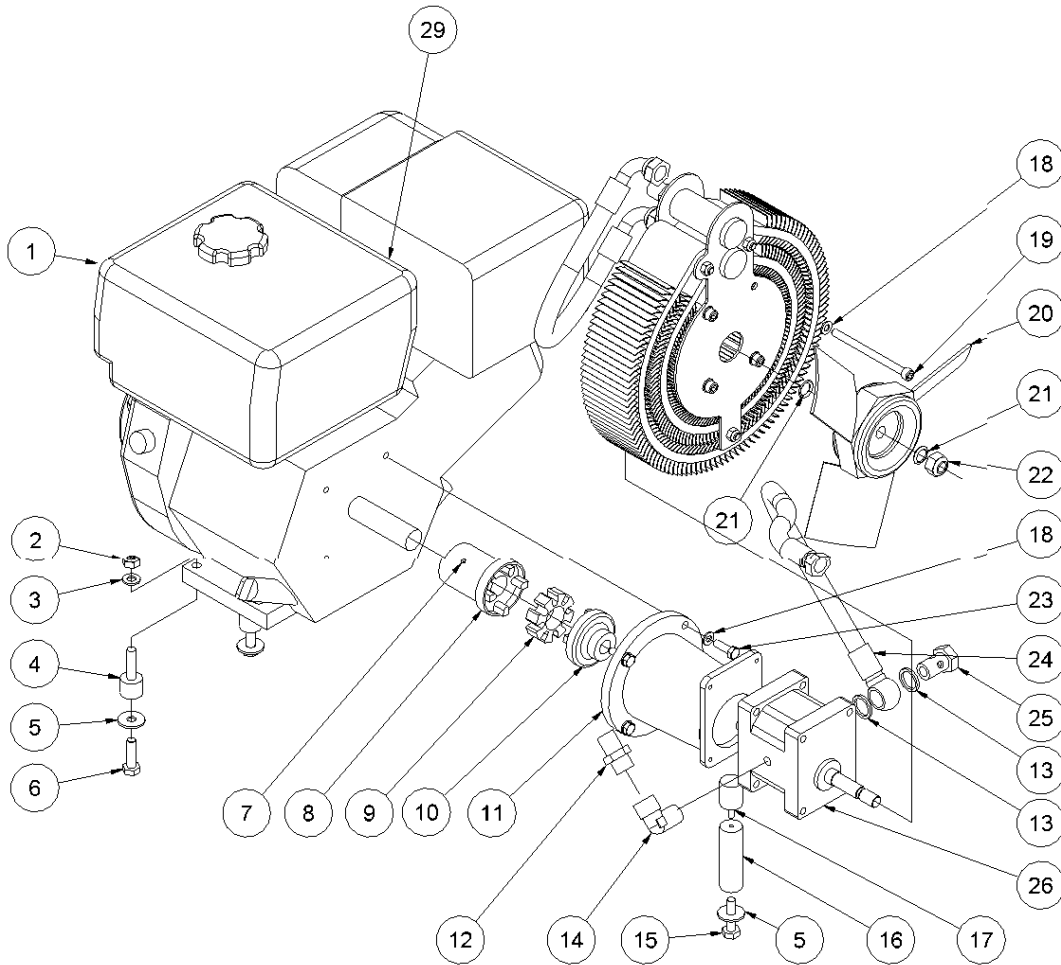

HPP13 Powerpack Spare Parts List

From serial number 1154-1433

Fig. 1

Pos.	Part No.	Description	Pcs.
1	8221004	Handle HPP13	1
2	7621048	Screw M8x65	2
3	7721125	Socket plug	6
4	7621100	Washer 25/35/1 mm	2
5	7621098	Lock ring AS25x2	2
6	7721140	Wheel cover	2
7	7721139	Wheel HPP13/18	2
8	7621042	Screw M8x10	10
9	8221022	Side cover set HPP13	1
10	8221002	Chassis complete HPP13	1
11	7621046	Screw M8x35	2
12	7621010	Nut M8	4
13	8721095	Rubber foot	1
14	7721030	Nylon bushing $\varnothing 8.5/\varnothing 20 \times 5$ mm	2

HPP13 Powerpack Spare Parts List

From serial number 1154-1433

Fig. 2

Pos.	Part No.	Description	Pcs.
1	7321144	Engine 13 HP Honda GX390	1
2	7621027	Nut M10	4
3	7621172	Washer M10	4
4	8721164	Rubber damper M10x38	4
5	7621034	Washer M10	5
6	7621163	Screw M10x35	4
7	7621032	Set screw M6x8	1
8	7421066	Coupling engine part	1
9	7421083	Rubber coupling	1
10	7421067	Coupling pump	1
11	7421068	Coupling housing	1
12	7421080	Hose fitting 3/4"x1/2"	1
13	7521072	Seal ring 1/2"	2
14	7421060	Angle nipple	1
15	7621173	Screw M10x40	1
16	8221174	Supporting leg	1
17	8721166	Rubber damper M6x18	1
18	7621171	Washer M8	8
19	7621043	Screw M8x110	4
20	8321130	Fan ø280-3	1
21	7621117	Spring washer M14	2
22	7621111	Nut M14x1.5	1
23	7621038	Screw 5/16" UNFx25	4
24	8721084	Feed line w/banjo	1
25	7421062	Banjo bolt 1/2"	1
26	7421077	Pump 8.0 ccm	1
29	8621137	Tension spring 0.90x9.10x23	1
-	2121103	Cooler complete See fig. 6	1