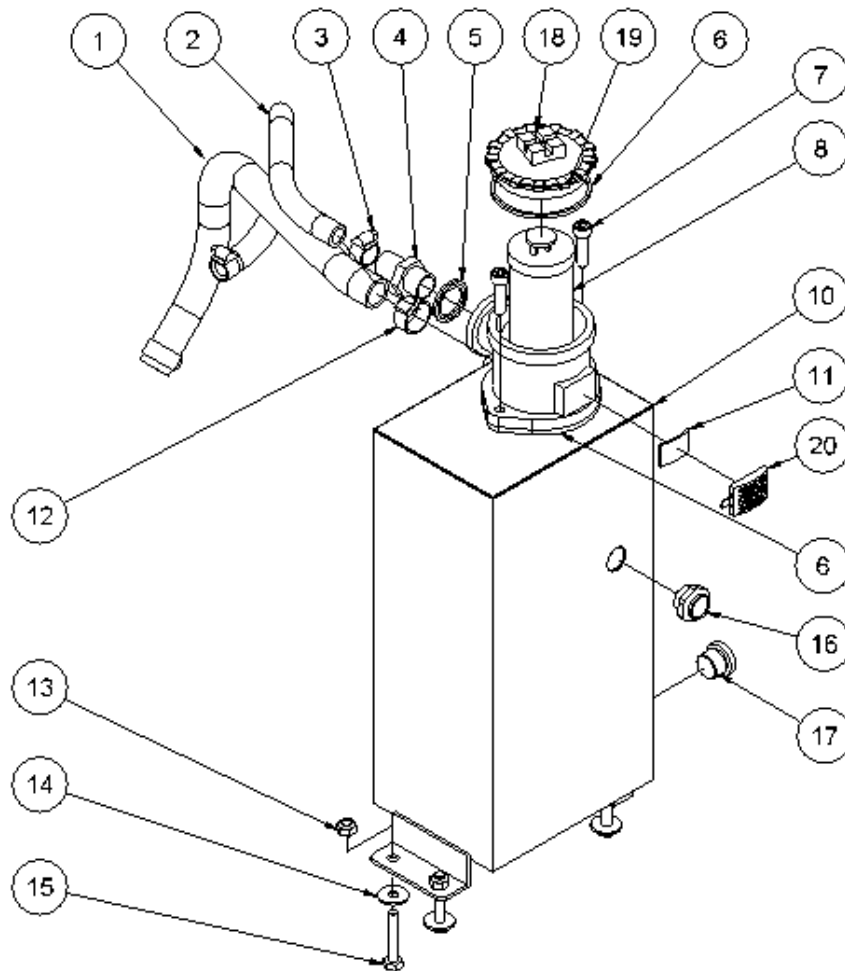

HPP13 Powerpack Spare Parts List

From serial number 1154-1433

Fig. 5

Pos.	Part No.	Description	Pcs.
1	8721071	3/4" hose 440 mm	1
2	8721070	1/2" hose 455 mm	1
3	7421081	Hose clip 1/2"	2
4	7421079	Hose fitting 1/2"x3/4"	1
5	7521118	Seal ring 3/4"	1
6	9421188	Seal kit return filter	1
7	7621045	Screw M8x30	2
8	9421190	Filter cartridge	1
10	8221153	Hydraulic tank	1
11	9421191	Ventilation filter	1
12	7421082	Hose clip 3/4"	2
13	7621010	Nut M8	4
14	7621035	Washer M8	4
15	7621049	Screw M8x45	4
16	7721099	Sight glass 1/2" w/seal	1
17	7621075	Socket plug R 1/2" w/seal	1
18	9421189	Filter cover	1
19	9421193	Filter spring	1
20	9421192	Cover f/ventilation filter	1
-	8421092	Filter complete <i>Pos. 6, 8, 10, 11, 18, 19, 20</i>	1