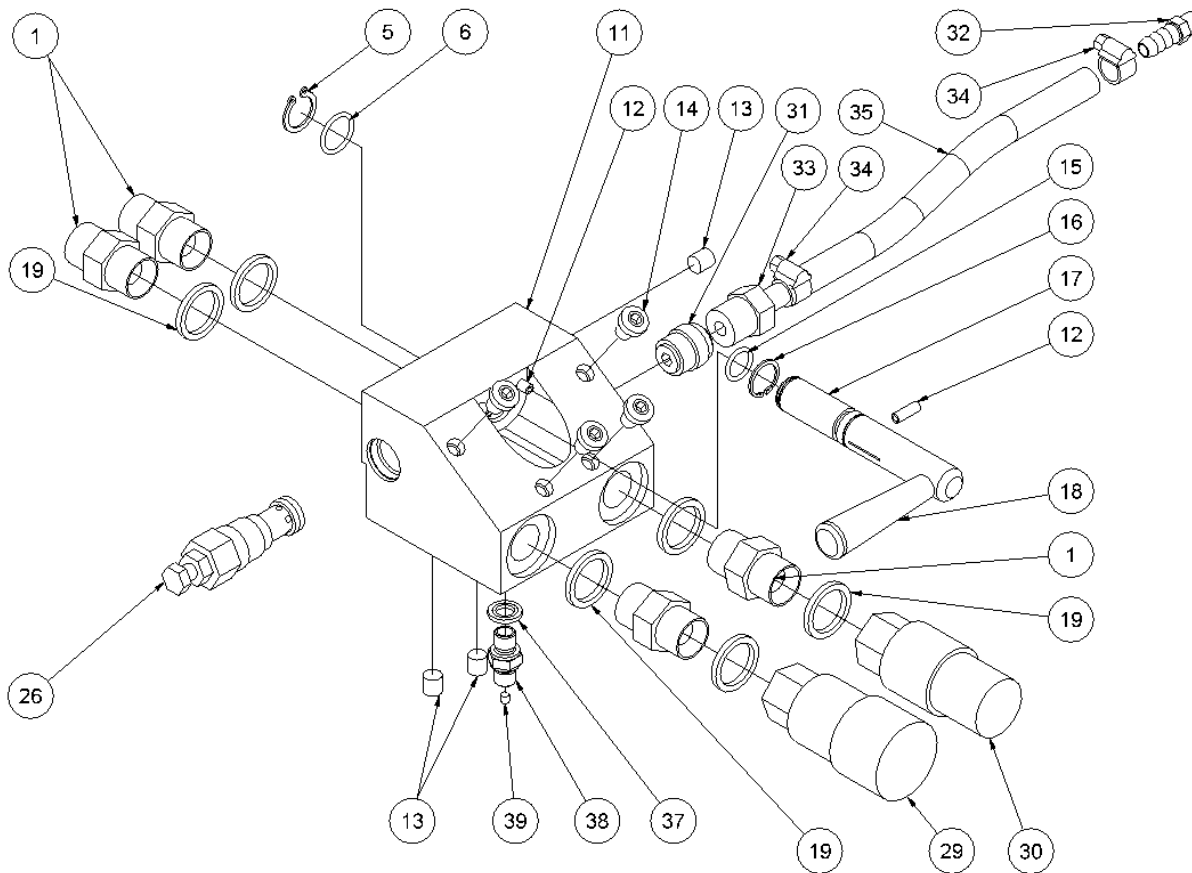

HPP13/HPP13 FLEX spare parts list

From serial No. 1434-6108

Fig. 3a HPP13 with POR

Pos.	Part No.	Description	Pcs.
1	7421063	Fitting 1/2"x1/2" BSP	4
5	7621606	Retaining ring A17	1
6	7521609	O-ring 17x2 mm	1
11	8221731	Valve block	1
12	7621050	Roll pin ø5x14	3
13	7621037	Pipe plug 1/8" <i>Loctite 542</i>	3
14	7621044	Screw M8x16	4
15	7521608	O-ring 13x2 mm	1
16	7621607	Retaining ring AV17	1
17	8221792	Spool	1
18	7721094	Lever ON/OFF <i>Loctite 243</i>	1
19	7521072	Seal ring 1/2"	6
26	7421587	Pressure relief valve <i>40 Nm</i>	1
29	7401142	Q.R. coupling 1/2" BSP female	1
30	7401141	Q.R. coupling 1/2" BSP male	1
31	7421733	Check valve	1
32	7421734	Hose fitting 3/8"x1/8" <i>Loctite 542</i>	1
33	7421735	Hose fitting 3/8"x1/2" <i>Loctite 542</i>	1
34	7421740	Hose clip 3/8"	2
35	9021738	Hose 3/8"	1
37	7521064	Seal ring 1/8"	1
38	8221024	Fitting 1/8"x1/8"	1
39	7421073	Fitting with reduction M4	1
-	2121741	Valve block complete HPP13	1