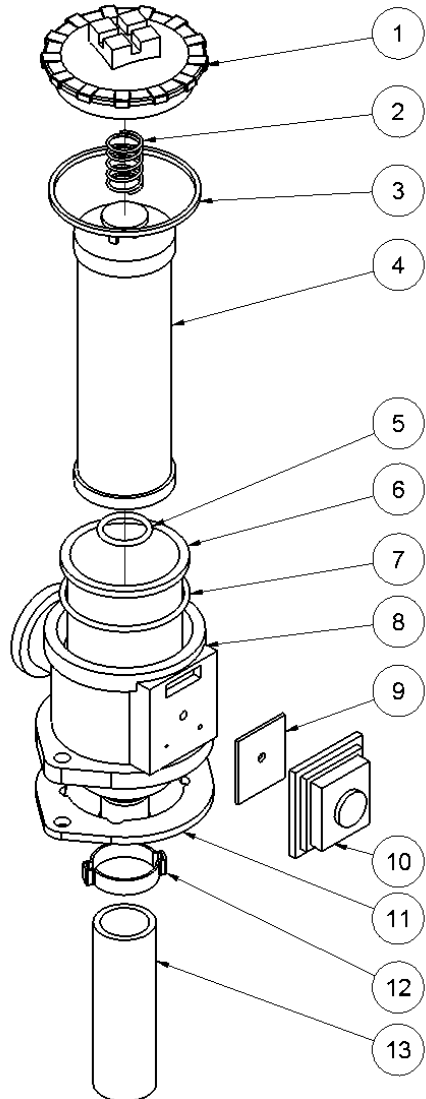

Fig. 7

HPP13/HPP13 FLEX spare parts list

From serial No. 1434-6108

Fig. 6

NEW TYPE