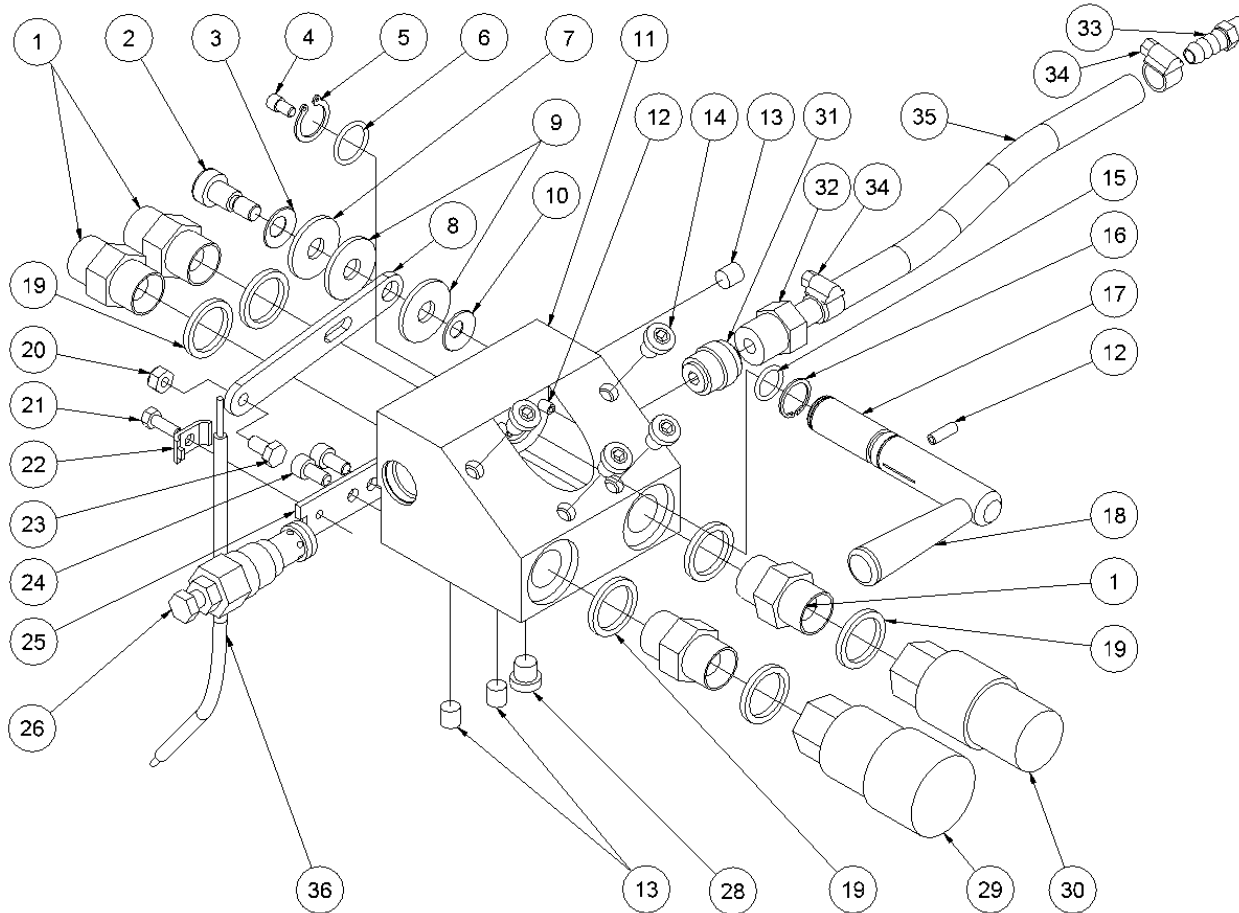

HPP13/HPP13 FLEX spare parts list

From serial No. 1434-6108

Fig. 3b HPP13 FLEX

Pos.	Part No.	Description	Pcs.
1	7421063	Fitting 1/2"x1/2" BSP	4
2	7621647	Shoulder bolt $\varnothing$10/M8x12 <i>Loctite 638 - 20 Nm</i>	1
3	7621648	Disc spring $\varnothing$10.2/$\varnothing$20x0.8	1
4	8621658	Screw M5x8 <i>Loctite 638</i>	1
5	7621606	Retaining ring A17	1
6	7521609	O-ring 17x2 mm	1
7	7621809	Washer 10x30x2	1
8	8221650	Eccentric plate <i>Grease with copper paste</i>	1
9	7621649	Nylon washer $\varnothing$10.5/30/2.5	2
10	7621651	Disc spring $\varnothing$8.2/$\varnothing$20x1.0	1
11	8221731	Valve block	1
12	7621050	Roll pin $\varnothing$5x14	3
13	7621037	Pipe plug 1/8" <i>Loctite 243</i>	3
14	7621044	Screw M8x16	4
15	7521608	O-ring 13x2 mm	1
16	7621607	Retaining ring AV17	1
17	8221792	Spool	1
18	7721094	Lever ON/OFF <i>Loctite 243</i>	1
19	7521072	Seal ring 1/2"	6
20	7621029	Nut M6	1
21	9921656	Screw M5	1
22	9921657	Cable clamp	1
23	8221652	Screw	1
24	7621653	Screw M6x12 <i>Loctite 243</i>	2
25	8221655	Cable plate	1
26	7421587	Pressure relief valve <i>40 Nm</i>	1
28	7621323	Threaded plug 1/8" w/seal	1
29	7401142	Q.R. coupling 1/2" BSP female	1
30	7401141	Q.R. coupling 1/2" BSP male	1
31	7421733	Check valve	1
32	7421735	Hose fitting 3/8"x1/2" <i>Loctite 542</i>	1
33	7421734	Hose fitting 3/8"x1/8"	1
34	7421740	Hose clip 3/8"	2
35	9021738	Hose 3/8"	1
36	9022064	Throttle cable complete	1
-	2121791	Valve block complete HPP13 FLEX	1