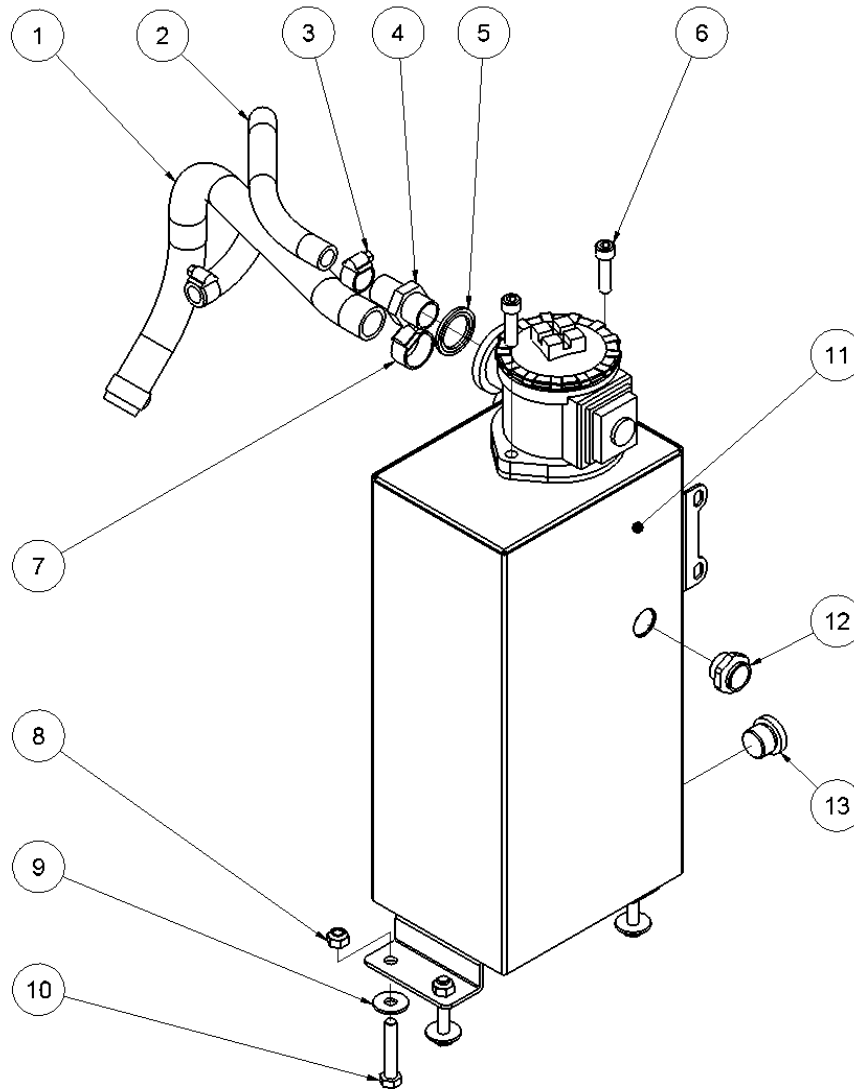

HPP13/HPP13 FLEX spare parts list

From serial No. 1434-6108

Fig. 5

Pos.	Part No.	Description	Pcs.
1	8721071	3/4" hose	1
2	8721070	1/2" hose	1
3	7421081	Hose clip 1/2"	2
4	7421079	Hose fitting 1/2"x3/4"	1
5	7521118	Seal ring 3/4"	1
6	7621045	Screw M8x30 <i>Loctite 243</i>	2
7	7421082	Hose clip 3/4"	2
8	7621010	Lock nut M8	4
9	7621035	Washer M8	4
10	7621049	Screw M8x45	4
11	8221153	Hydraulic tank	1
12	7721099	Sight glass 1/2" w/seal	1
13	7621075	Threaded plug 1/2" w/seal	1