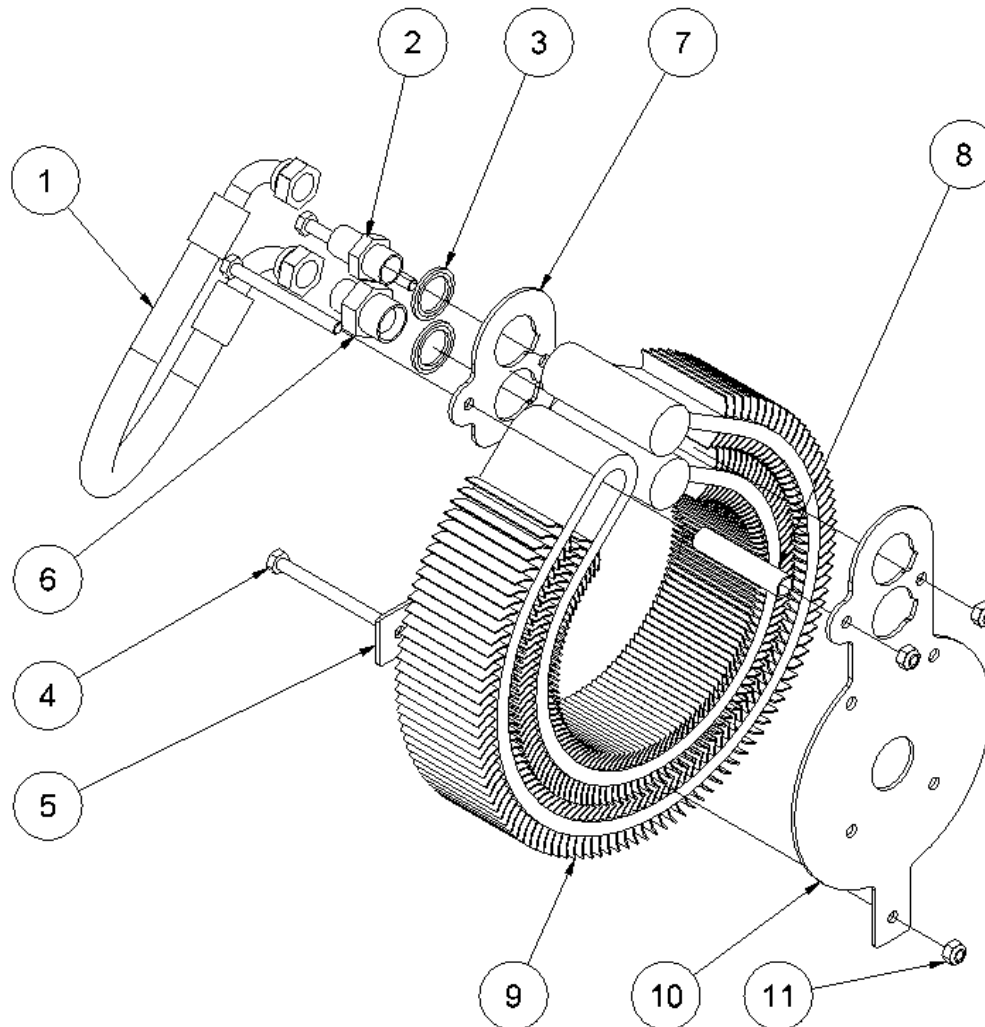

HPP13/HPP13 FLEX spare parts list

From serial No. 1434-6108

Fig. 5

Pos.	Part No.	Description	Pcs.
1	8721071	3/4" hose	1
2	8721070	1/2" hose	1
3	7421081	Hose clip 1/2"	2
4	7421079	Hose fitting 1/2"x3/4"	1
5	7521118	Seal ring 3/4"	1
6	7621045	Screw M8x30 <i>Loctite 243</i>	2
7	7421082	Hose clip 3/4"	2
8	7621010	Lock nut M8	4
9	7621035	Washer M8	4
10	7621049	Screw M8x45	4
11	8221153	Hydraulic tank	1
12	7721099	Sight glass 1/2" w/seal	1
13	7621075	Threaded plug 1/2" w/seal	1

HPP13/HPP13 FLEX spare parts list

From serial No. 1434-6108

Fig. 6

NEW TYPE

Pos.	Part No.	Description	Pcs.
1	9421189	Filter cover	1
2	9421193	Filter spring	1
3	9421502	Seal f/filter cover <i>Also included in 9421188</i>	1
4	9421190	Filter element	1
5	-	O-ring $\varnothing 3 \times 22$ <i>Included in 9421188</i>	1
6	-	Filter cup	1
7	-	O-ring $\varnothing 3 \times 60$ <i>Included in 9421188</i>	1
8	-	Filter housing	1
9	9421191	Ventilation filter <i>Old type</i>	1
9	9422041	Ventilation filter <i>New type</i>	1
10	9421192	Cover f/ventilation filter <i>Old type</i>	1
10	9422042	Cover f/ventilation filter <i>New type</i>	1
11	-	Seal <i>Included in 9421188</i>	1
12	7621789	Hose clamp	1
13	9022043	Filter hose	1
-	9421188	Seal kit filter <i>Pos. 3, 5, 7 and 11</i>	1
-	8421092	Filter complete <i>Pos. 1-13</i>	1

OLD TYPE

HPP13/HPP13 FLEX spare parts list

From serial No. 1434-6108

Fig. 7

Pos.	Part No.	Description	Pcs.
1	8721630	Cooler pressure hose	1
2	7421079	Hose fitting 1/2"x3/4"	1
3	7521118	Seal ring 3/4"	2
4	7621047	Screw M8x90	3
5	8221121	Plate	1
6	7421582	Fitting 1/2"x3/4"	1
7	8221116	Plate	1
8	8221086	Distance pipe $\varnothing 12 \times 1.5$	1
9	8321093	Cooler $\varnothing 280-12$	1
10	8221112	Bracket for cooler	1
11	7621010	Lock nut M8	3
-	2121103	Cooler complete <i>Pos. 4-5, 7-11</i>	1