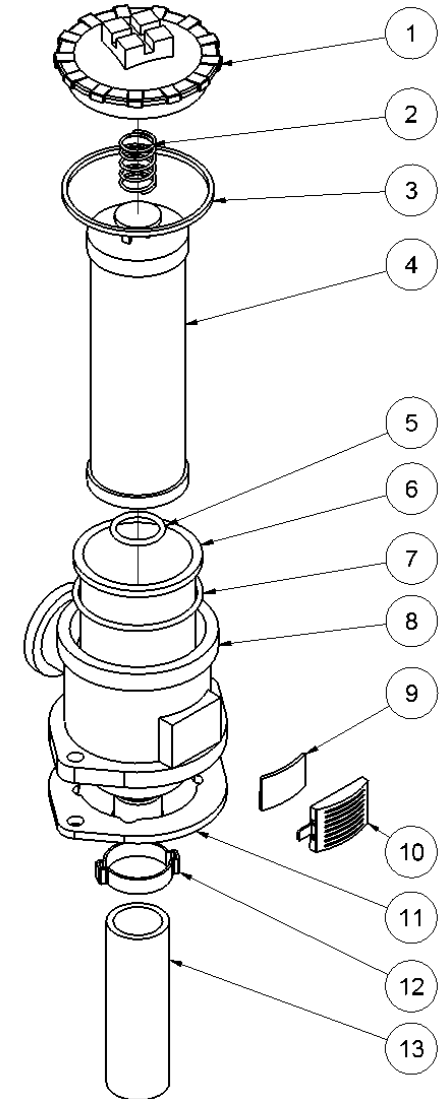

HPP13/HPP13 FLEX spare parts list

From serial No. 1434-6108

NEW TYPE

Pos.	Part No.	Description	Pcs.
1	9421189	Filter cover	1
2	9421193	Filter spring	1
3	9421502	Seal f/filter cover <i>Also included in 9421188</i>	1
4	9421190	Filter element	1
5	-	O-ring $\varnothing 3 \times 22$ <i>Included in 9421188</i>	1
6	-	Filter cup	1
7	-	O-ring $\varnothing 3 \times 60$ <i>Included in 9421188</i>	1
8	-	Filter housing	1
9	9421191	Ventilation filter <i>Old type</i>	1
9	9422041	Ventilation filter <i>New type</i>	1
10	9421192	Cover f/ventilation filter <i>Old type</i>	1
10	9422042	Cover f/ventilation filter <i>New type</i>	1
11	-	Seal <i>Included in 9421188</i>	1
12	7621789	Hose clamp	1
13	9022043	Filter hose	1
-	9421188	Seal kit filter <i>Pos. 3, 5, 7 and 11</i>	1
-	8421092	Filter complete <i>Pos. 1-13</i>	1

OLD TYPE