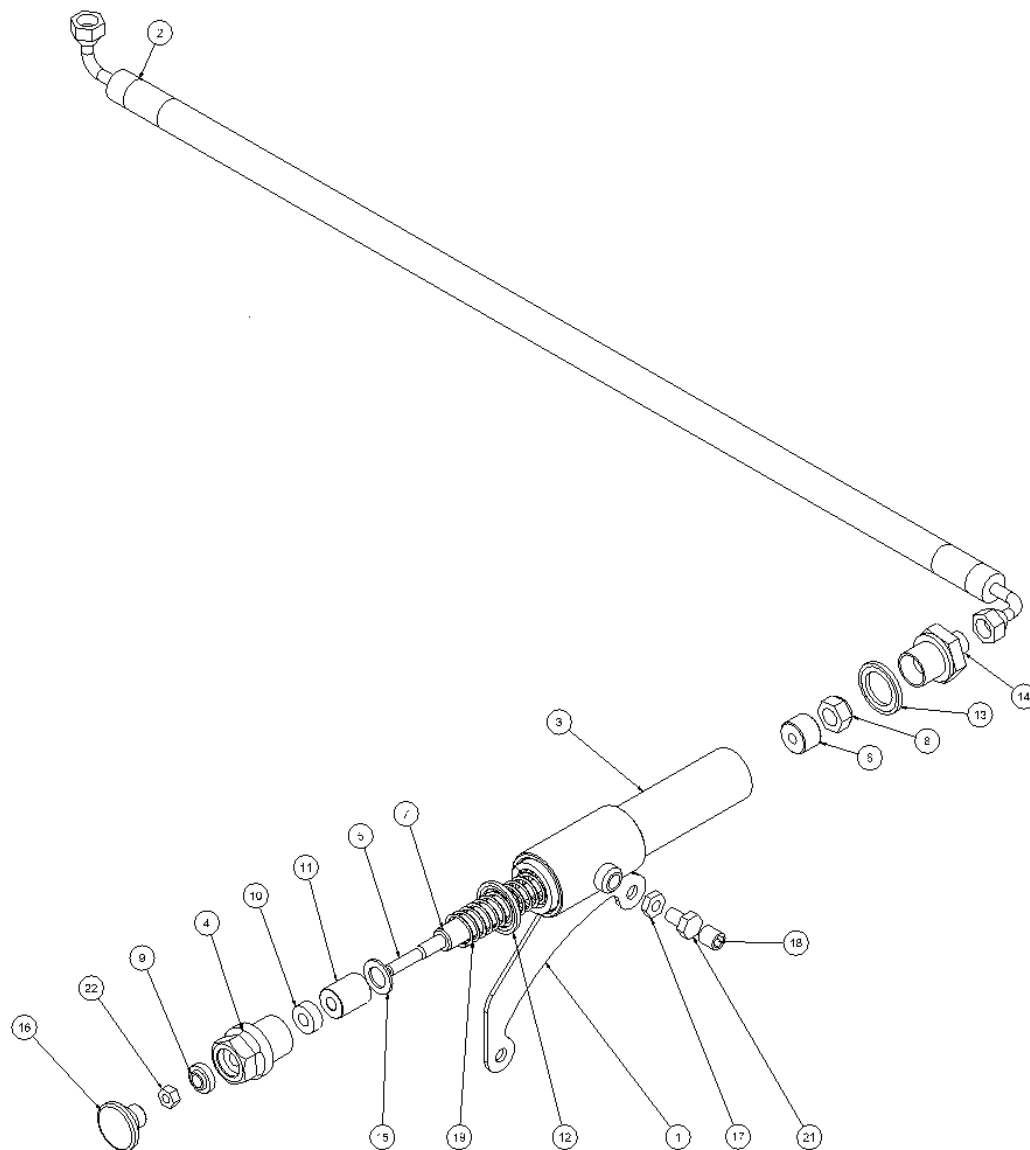

Fig. 4 POR system

Pos.	Part No.	Description	Pcs.
1	8221023	POR bracket complete HPP13	1
2	8721110	POR hose HPP13	1
3	8221005	POR cylinder	1
4	8221006	Seal housing	1
5	8221007	Piston rod	1
6	8221008	Piston	1
7	8221009	Distance pipe	1
8	7621029	Nut M6	1
9	7521013	Seal	1
10	7521014	Seal	1
11	8221015	Guide element, bronze	1
12	7521018	Seal ring POR 18/24x2	1
13	7521017	Seal ring 3/8"	1
14	7421012	Fitting 3/8"x1/8"	1
15	7621021	Washer SS 10x16x1.2	1
16	8221131	POR head <i>Loctite 243</i>	1
17	7621028	Nut M6	1
18	7621031	Set screw M8x8	1
19	8621019	Compression spring	1
21	7621040	Screw M6x10	1
22	7621011	Nut M5	1
-	2121106	POR complete <i>Pos. 3-16, 19, 22, 23</i>	1