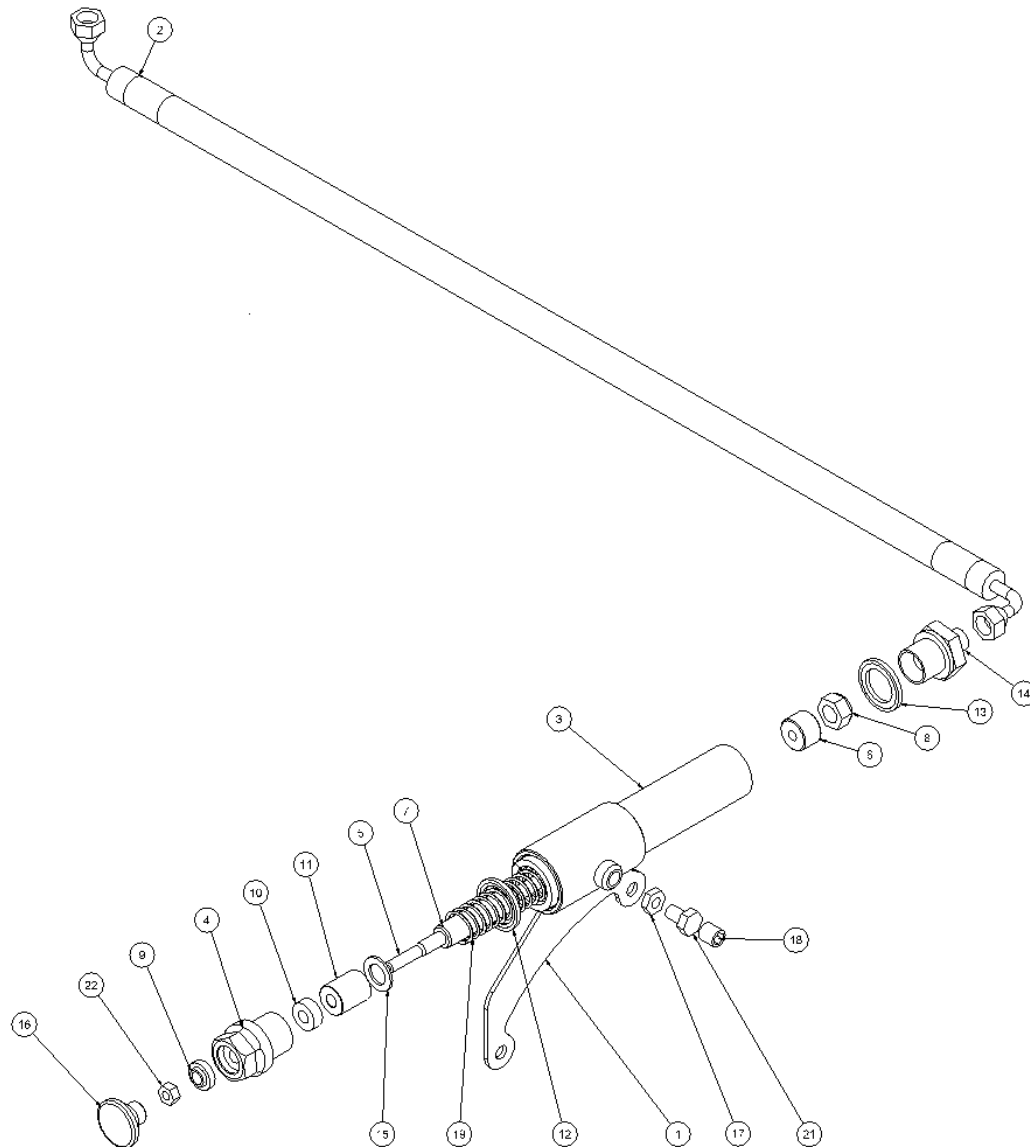

HPP13/HPP13 FLEX spare parts list

From serial No. 6109

Fig. 4 POR system

Pos.	Part No.	Description	Pcs.
1	8221023	POR bracket complete HPP13	1
2	8721110	POR hose HPP13	1
3	8221005	POR cylinder	1
4	8221006	Seal housing	1
5	8221007	Piston rod	1
6	8221008	Piston	1
7	8221009	Distance pipe	1
8	7621029	Nut M6	1
9	7521013	Seal	1
10	7521014	Seal	1
11	8221015	Guide element, bronze	1
12	7521018	Seal ring POR 18/24x2	1
13	7521017	Seal ring 3/8"	1
14	7421012	Fitting 3/8"x1/8"	1
15	7621021	Washer SS 10x16x1.2	1
16	8221131	POR head <i>Loctite 243</i>	1
17	7621028	Nut M6	1
18	7621031	Set screw M8x8	1
19	8621019	Compression spring	1
21	7621040	Screw M6x10	1
22	7621011	Nut M5	1
-	2121106	POR complete <i>Pos. 3-16, 19, 22</i>	1