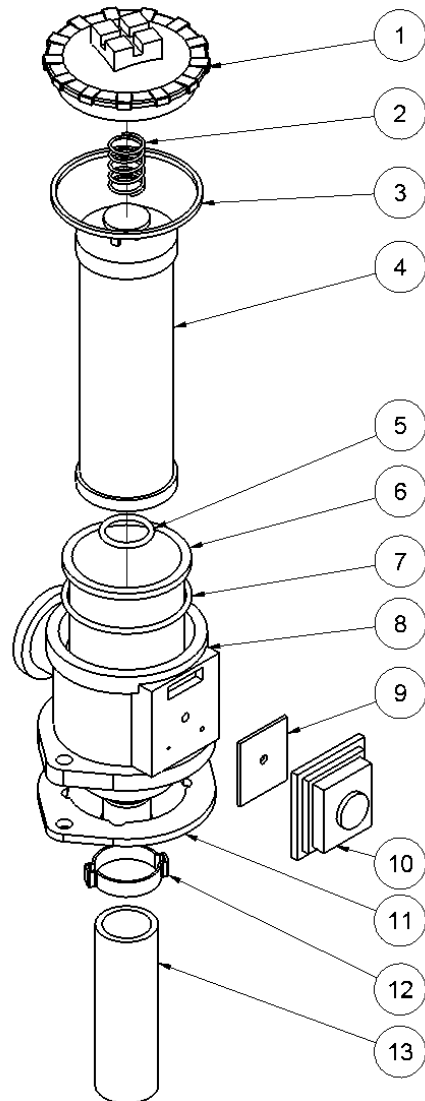

Fig. 7

HPP13/HPP13 FLEX spare parts list

From serial No. 6109

Fig. 6

NEW TYPE