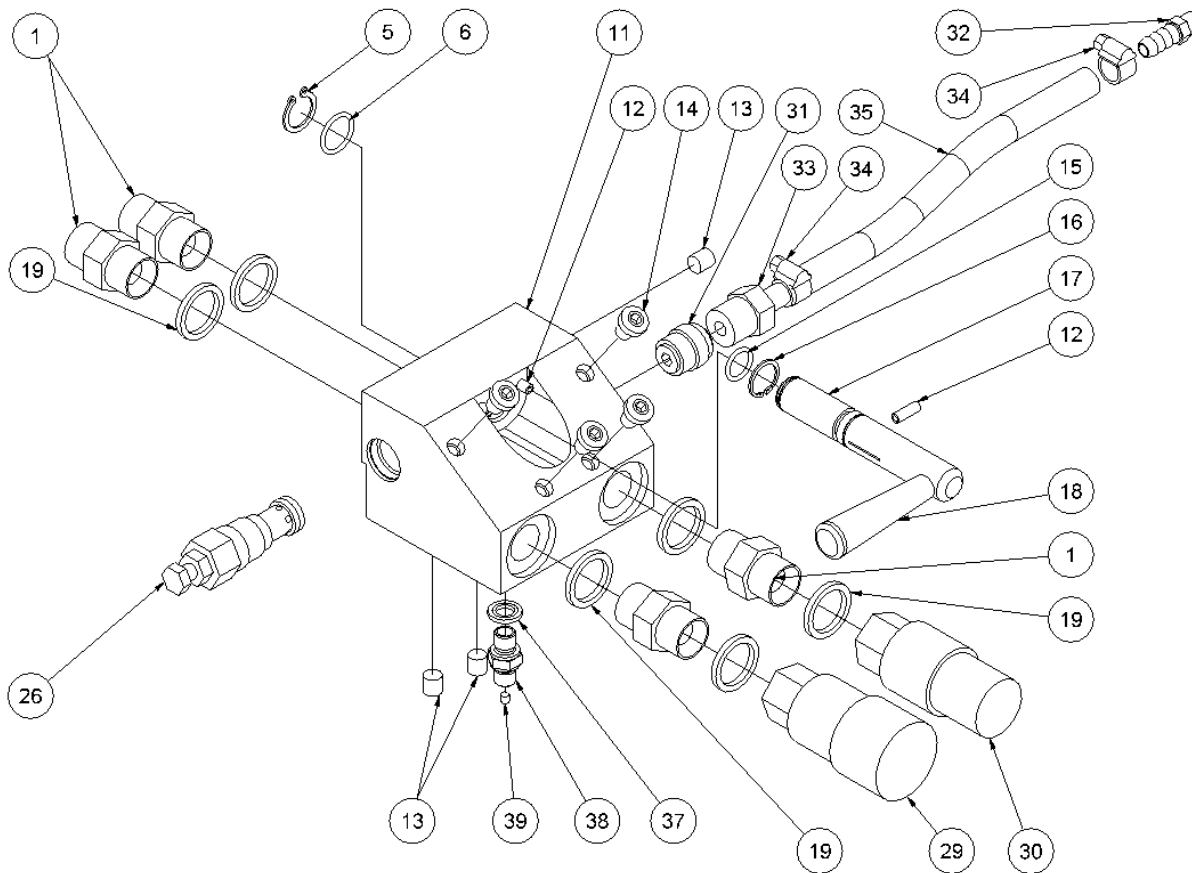

HPP13/HPP13 FLEX spare parts list

From serial No. 6109

Fig. 3a HPP13 with POR

Pos.	Part No.	Description	Pcs.
1	7421063	Fitting 1/2"x1/2" BSP	4
5	7621606	Retaining ring A17	1
6	7521609	O-ring 17x2 mm	1
11	8221731	Valve block	1
12	7621050	Roll pin ø5x14	3
13	7621037	Pipe plug 1/8" <i>Loctite 542</i>	3
14	7621044	Screw M8x16	4
15	7521608	O-ring 13x2 mm	1
16	7621607	Retaining ring AV17	1
17	8221792	Spool	1
18	7721094	Lever ON/OFF <i>Loctite 243</i>	1
19	7521072	Seal ring 1/2"	6
26	7421587	Pressure relief valve <i>40 Nm</i>	1
29	7401142	Q.R. coupling 1/2" BSP female	1
30	7401141	Q.R. coupling 1/2" BSP male	1
31	7421733	Check valve	1
32	7421734	Hose fitting 3/8"x1/8" <i>Loctite 542</i>	1
33	7421735	Hose fitting 3/8"x1/2" <i>Loctite 542</i>	1
34	7421740	Hose clip 3/8"	2
35	9021738	Hose 3/8"	1
37	7521064	Seal ring 1/8"	1
38	8221024	Fitting 1/8"x1/8"	1
39	7421073	Fitting with reduction M4	1
-	2121741	Valve block complete HPP13	1