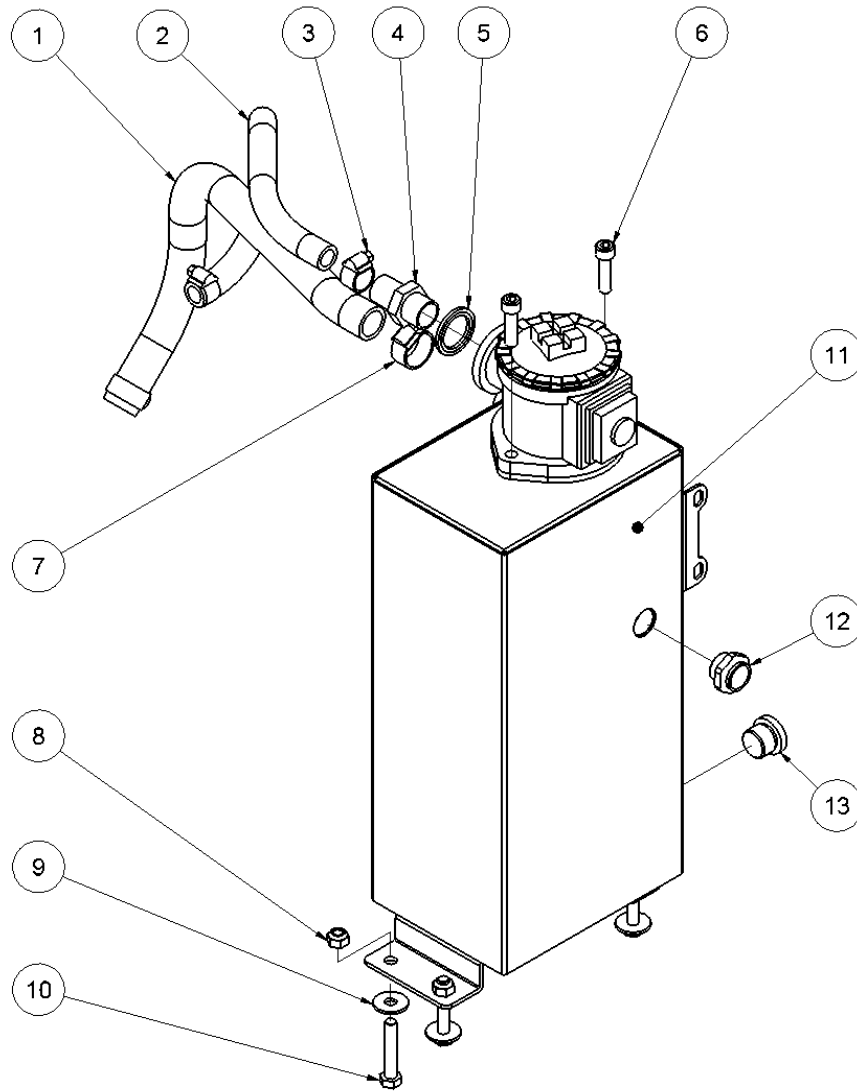

HPP13/HPP13 FLEX spare parts list

From serial No. 6109

Fig. 5

Pos.	Part No.	Description	Pcs.
1	8721071	3/4" hose	1
2	8721070	1/2" hose	1
3	7421081	Hose clip 1/2"	2
4	7421079	Hose fitting 1/2"x3/4"	1
5	7521118	Seal ring 3/4"	1
6	7621045	Screw M8x30 <i>Loctite 243</i>	2
7	7421082	Hose clip 3/4"	2
8	7621010	Lock nut M8	4
9	7621035	Washer M8	4
10	7621049	Screw M8x45	4
11	8222359	Hydraulic tank	1
12	7721099	Sight glass 1/2" w/seal	1
13	7621075	Threaded plug 1/2" w/seal	1