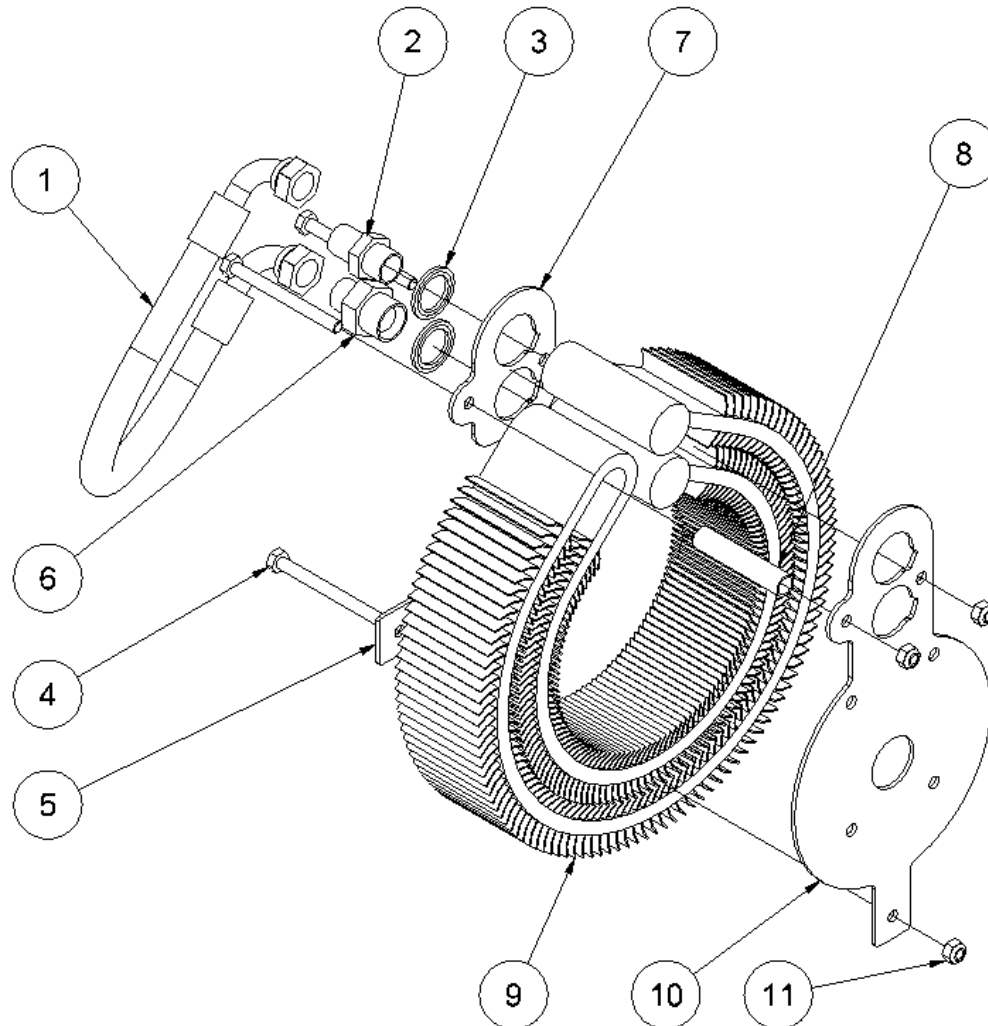

HPP13/HPP13 FLEX spare parts list

From serial No. 6109

Fig. 5

Pos.	Part No.	Description	Pcs.
1	8721071	3/4" hose	1
2	8721070	1/2" hose	1
3	7421081	Hose clip 1/2"	2
4	7421079	Hose fitting 1/2"x3/4"	1
5	7521118	Seal ring 3/4"	1
6	7621045	Screw M8x30 <i>Loctite 243</i>	2
7	7421082	Hose clip 3/4"	2
8	7621010	Lock nut M8	4
9	7621035	Washer M8	4
10	7621049	Screw M8x45	4
11	8222359	Hydraulic tank	1
12	7721099	Sight glass 1/2" w/seal	1
13	7621075	Threaded plug 1/2" w/seal	1

HPP13/HPP13 FLEX spare parts list

From serial No. 6109

Fig. 6

NEW TYPE

Pos.	Part No.	Description	Pcs.
1	9421189	Filter cover	1
2	9421193	Filter spring	1
3	9421502	Seal f/filter cover <i>Also included in 9421188</i>	1
4	9421190	Filter element	1
5	-	O-ring $\varnothing 3 \times 22$ <i>Included in 9421188</i>	1
6	-	Filter cup	1
7	-	O-ring $\varnothing 3 \times 60$ <i>Included in 9421188</i>	1
8	-	Filter housing	1
9	9421191	Ventilation filter <i>Old type</i>	1
9	9422041	Ventilation filter <i>New type</i>	1
10	9421192	Cover f/ventilation filter <i>Old type</i>	1
10	9422042	Cover f/ventilation filter <i>New type</i>	1
11	-	Seal <i>Included in 9421188</i>	1
12	7621789	Hose clamp	1
13	9022043	Filter hose	1
-	9421188	Seal kit filter <i>Pos. 3, 5, 7 and 11</i>	1
-	8421092	Filter complete <i>Pos. 1-13</i>	1

OLD TYPE

HPP13/HPP13 FLEX spare parts list

From serial No. 6109

Fig. 7

Pos.	Part No.	Description	Pcs.
1	8721630	Cooler pressure hose	1
2	7421079	Hose fitting 1/2"x3/4"	1
3	7521118	Seal ring 3/4"	2
4	7621047	Screw M8x90	3
5	8221121	Plate	1
6	7421582	Fitting 1/2"x3/4"	1
7	8221116	Plate	1
8	8221086	Distance pipe ø12x1.5	1
9	8321093	Cooler ø280-12	1
10	8221112	Bracket for cooler	1
11	7621010	Lock nut M8	3
-	2121103	Cooler complete <i>Pos. 4-5, 7-11</i>	1