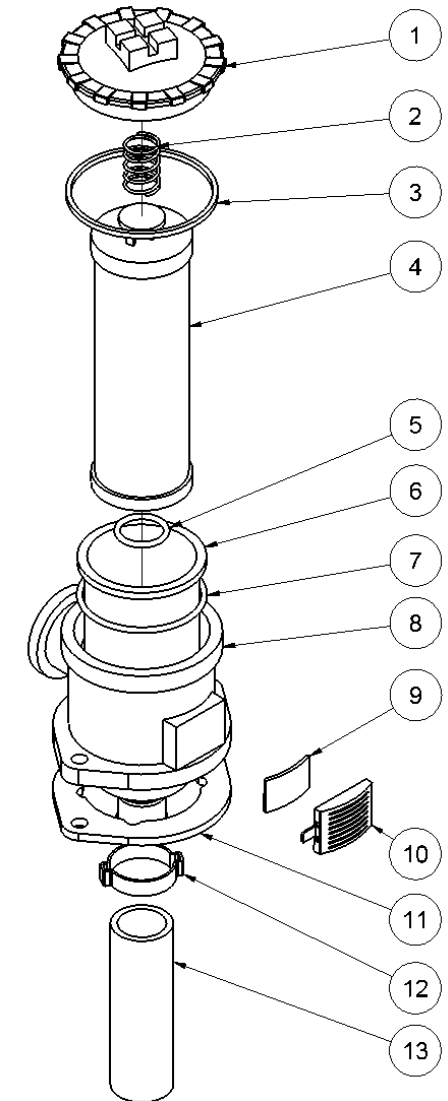

Pos.	Part No.	Description	Pcs.
1	9421189	Filter cover	1
2	9421193	Filter spring	1
3	9421502	Seal f/filter cover <i>Also included in 9421188</i>	1
4	9421190	Filter element	1
5	-	O-ring $\varnothing 3 \times 22$ <i>Included in 9421188</i>	1
6	-	Filter cup	1
7	-	O-ring $\varnothing 3 \times 60$ <i>Included in 9421188</i>	1
8	-	Filter housing	1
9	9421191	Ventilation filter <i>Old type</i>	1
9	9422041	Ventilation filter <i>New type</i>	1
10	9421192	Cover f/ventilation filter <i>Old type</i>	1
10	9422042	Cover f/ventilation filter <i>New type</i>	1
11	-	Seal <i>Included in 9421188</i>	1
12	7621789	Hose clamp	1
13	9022043	Filter hose	1
-	9421188	Seal kit filter <i>Pos. 3, 5, 7 and 11</i>	1
-	8421092	Filter complete <i>Pos. 1-13</i>	1

OLD TYPE