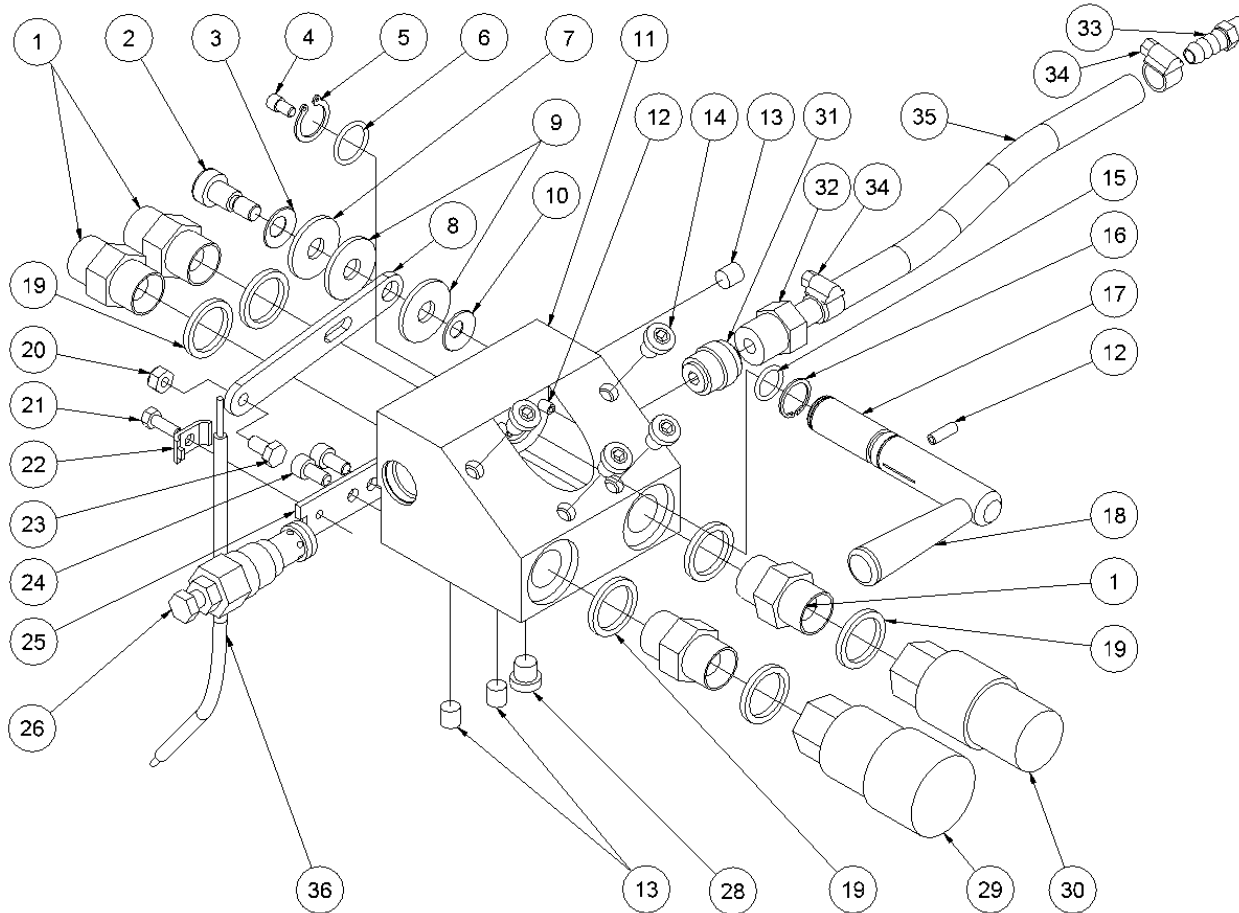

HPP13/HPP13 FLEX spare parts list

From serial No. 6109

Fig. 3b HPP13 FLEX

Pos.	Part No.	Description	Pcs.
1	7421063	Fitting 1/2"x1/2" BSP	4
2	7621647	Shoulder bolt $\varnothing 10/M8 \times 12$ <i>Loctite 638 - 20 Nm</i>	1
3	7621648	Disc spring $\varnothing 10.2/\varnothing 20 \times 0.8$	1
4	8621658	Screw M5x8 <i>Loctite 638</i>	1
5	7621606	Retaining ring A17	1
6	7521609	O-ring 17x2 mm	1
7	7621809	Washer 10x30x2	1
8	8221650	Eccentric plate <i>Grease with copper paste</i>	1
9	7621649	Nylon washer $\varnothing 10.5/30/2.5$	2
10	7621651	Disc spring $\varnothing 8.2/\varnothing 20 \times 1.0$	1
11	8221731	Valve block	1
12	7621050	Roll pin $\varnothing 5 \times 14$	3
13	7621037	Pipe plug 1/8" <i>Loctite 243</i>	3
14	7621044	Screw M8x16	4
15	7521608	O-ring 13x2 mm	1
16	7621607	Retaining ring AV17	1
17	8221792	Spool	1
18	7721094	Lever ON/OFF <i>Loctite 243</i>	1
19	7521072	Seal ring 1/2"	6
20	7621029	Nut M6	1
21	9921656	Screw M5	1
22	9921657	Cable clamp	1
23	8221652	Screw	1
24	7621653	Screw M6x12 <i>Loctite 243</i>	2
25	8221655	Cable plate	1
26	7421587	Pressure relief valve <i>40 Nm</i>	1
28	7621323	Threaded plug 1/8" w/seal	1
29	7401142	Q.R. coupling 1/2" BSP female	1
30	7401141	Q.R. coupling 1/2" BSP male	1
31	7421733	Check valve	1
32	7421735	Hose fitting 3/8"x1/2" <i>Loctite 542</i>	1
33	7421734	Hose fitting 3/8"x1/8"	1
34	7421740	Hose clip 3/8"	2
35	9021738	Hose 3/8"	1
36	9022064	Throttle cable complete	1
-	2121791	Valve block complete HPP13 FLEX	1