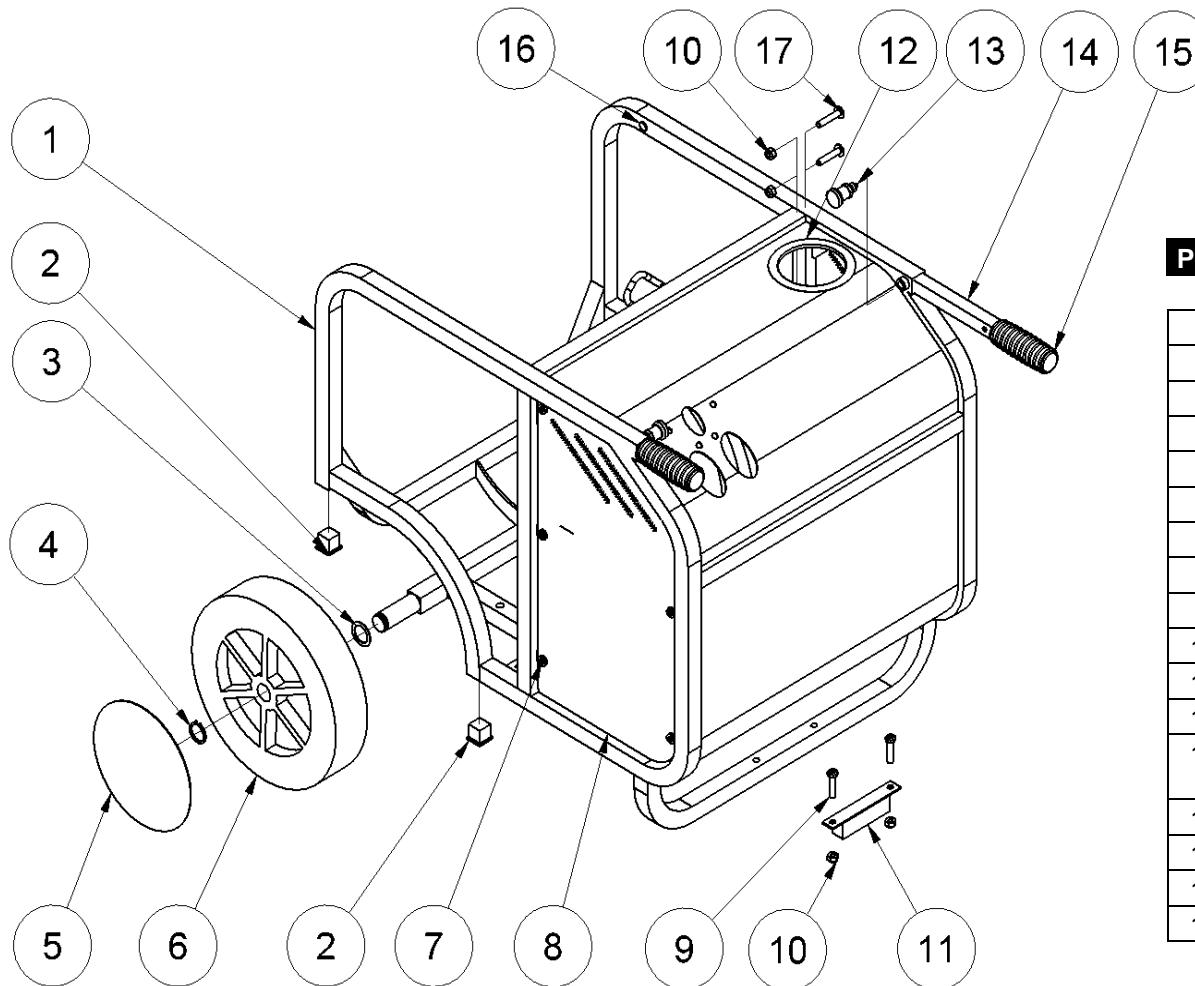

HPP13/HPP13 FLEX spare parts list

From serial No. 6109

Fig. 1

Pos.	Part No.	Description	Pcs.
1	8222360	Chassis complete HPP13/13 FLEX	1
2	7721125	Tube plug 25x25	4
3	7621100	Shim ring 25/35/1 mm	2
4	7621098	Retaining ring 25x2	2
5	7721140	Wheel cover	2
6	7721139	Wheel HPP13/18	2
7	7621042	Screw M8x10	10
8	8222361	Side cover set HPP13/13 FLEX	1
9	7621046	Screw M8x35	2
10	7621010	Lock nut M8	4
11	8721095	Rubber foot	1
12	9021563	Rubber band	1
13	7721197	Bolt <i>Loctite 243</i>	2
14	9022429	Pull-out handle w/rubber grip	2
15	-	Rubber grip (incl. In 9022429)	-
16	7722323	Plastic plug	4
17	7621795	Screw M8x40	2

HPP13/HPP13 FLEX spare parts list

From serial No. 6109

Fig. 2

Pos.	Part No.	Description	Pcs.
1	7321144	Engine 13 HP Honda GX390	1
3	7621172	Washer M10	4
4	8722356	Rubber damper $\varnothing 30 \times 25$	4
5	7621034	Washer M10	6
6	7621163	Screw M10x35	8
7	7621032	Set screw M6x8 <i>Loctite 243 - 5 Nm</i>	1
8	7421066	Coupling engine part	1
9	7421083	Rubber coupling	1
10	7421067	Coupling pump <i>20 Nm</i>	1
11	7421068	Coupling housing	1
12	7421080	Hose fitting 3/4"x1/2" <i>Loctite 542</i>	1
13	7521072	Seal ring 1/2"	2
14	7421060	Angle nipple 1/2" <i>Loctite 542</i>	1
15	7621173	Screw M10x40 <i>Loctite 243</i>	1
16	8221174	Supporting leg	1
17	8721166	Rubber damper M6x18 <i>Loctite 638</i>	1
18	7621171	Washer M8	8
19	7621043	Screw M8x110 <i>Loctite 243 - 15 Nm</i>	4
20	8321561	Fan $\varnothing 280-6$	1
21	7621117	Spring washer M14	2
22	7621111	Nut M14x1.5 <i>40 Nm</i>	1
23	7621038	Screw 5/16" UNFx25 <i>Loctite 243 - 20 Nm</i>	4
24	8721084	Feed line w/banjo	1
25	7421062	Banjo bolt 1/2" <i>80 Nm</i>	1
26	7421077	Pump 8.3 ccm	1
-	9021667	Seal kit for hydraulic pump	1
27	9922133	Centering washer	1
29	8621137	Tension spring 0.90x9.10x23 <i>Only included in HPP13 with POR</i>	1
-	2121103	Cooler complete <i>See fig. 7</i>	1