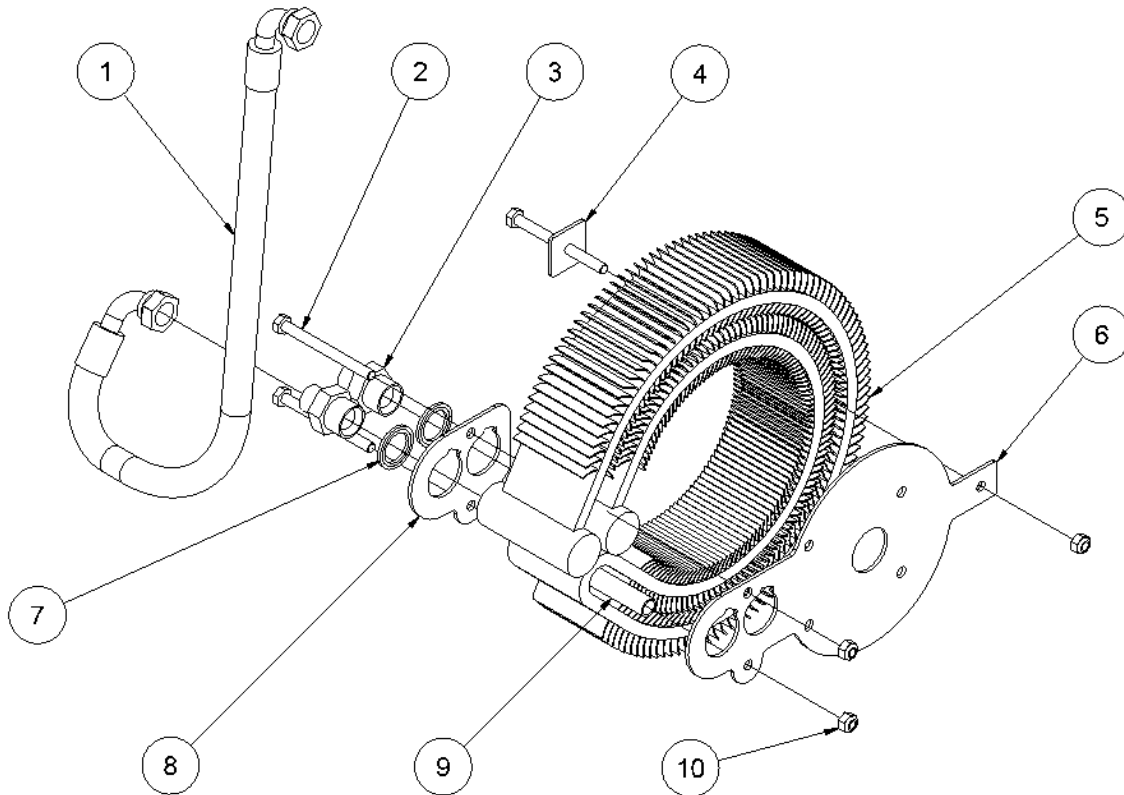

HPP13D spare parts list
From Serial No. 14392
Fig. 5

Pos.	Part No.	Description	Pcs.
1	9421189	Filter cover	1
2	9421193	Filter spring	1
3	9421502	Seal f/filter cover <i>Also included in 9421188</i>	1
4	9421190	Filter element	1
5	-	O-ring ø3x22 <i>Included in 9421188</i>	1
6	-	Filter cup	1
7	-	O-ring ø3x60 <i>Included in 9421188</i>	1
8	-	Filter housing	1
9	9422041	Ventilation filter	1
10	9422042	Cover f/ventilation filter	1
11	-	Seal <i>Included in 9421188</i>	1
12	7621789	Hose clamp	1
13	9022043	Filter hose	1
-	9421188	Seal kit filter <i>Pos. 3, 5, 7 and 11</i>	1
-	8421092	Filter complete <i>Pos. 1-13</i>	1

HPP13D spare parts list

From Serial No. 14392

Fig. 6

Pos.	Part No.	Description	Pcs.
1	8721584	Cooler pressure hose	1
2	7621047	Screw M8x90	3
3	7421582	Fitting 1/2"x3/4"	2
4	-	Plate	1
5	-	Cooler ø280-12	1
6	-	Bracket for cooler	1
7	7521118	Seal ring 3/4"	2
8	-	Plate	1
9	-	Distance tube ø12x1.5	1
10	7621010	Lock nut M8	3
-	2121103	Cooler complete <i>Pos. 2, 4, 5, 6, 8, 9, 10</i>	1