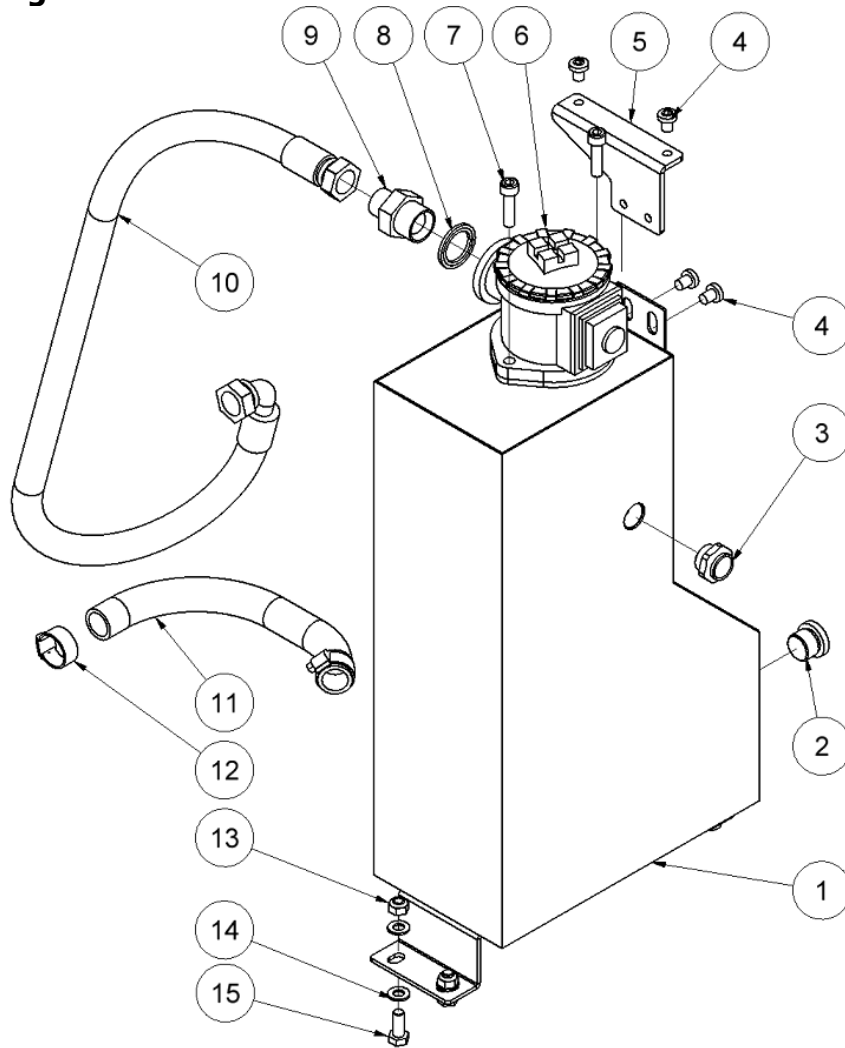

HPP13D spare parts list

From Serial No. 14392

Fig. 4

Pos.	Part No.	Description	Pcs.
1	8223342	Hydraulic tank HPP18	1
2	7621075	Threaded plug 1/2" w/seal	1
3	7721099	Sight glass 1/2" w/seal	1
4	7621042	Screw M8x10 <i>Loctite 243</i>	4
5	8223343	Tank bracket	1
6	8421092	Filter complete <i>See fig.5</i>	1
7	7621045	Screw M8x30 <i>Loctite 243</i>	2
8	7521118	Seal ring 3/4"	1
9	7421582	Fitting 1/2"x3/4"	1
10	8721583	Cooler pressure hose	1
11	9021479	Suction hose	1
12	7421082	Hose clip 3/4"	2
13	7621010	Lock nut M8	4
14	7621171	Washer M8	8
15	7623004	Screw M8x18	4