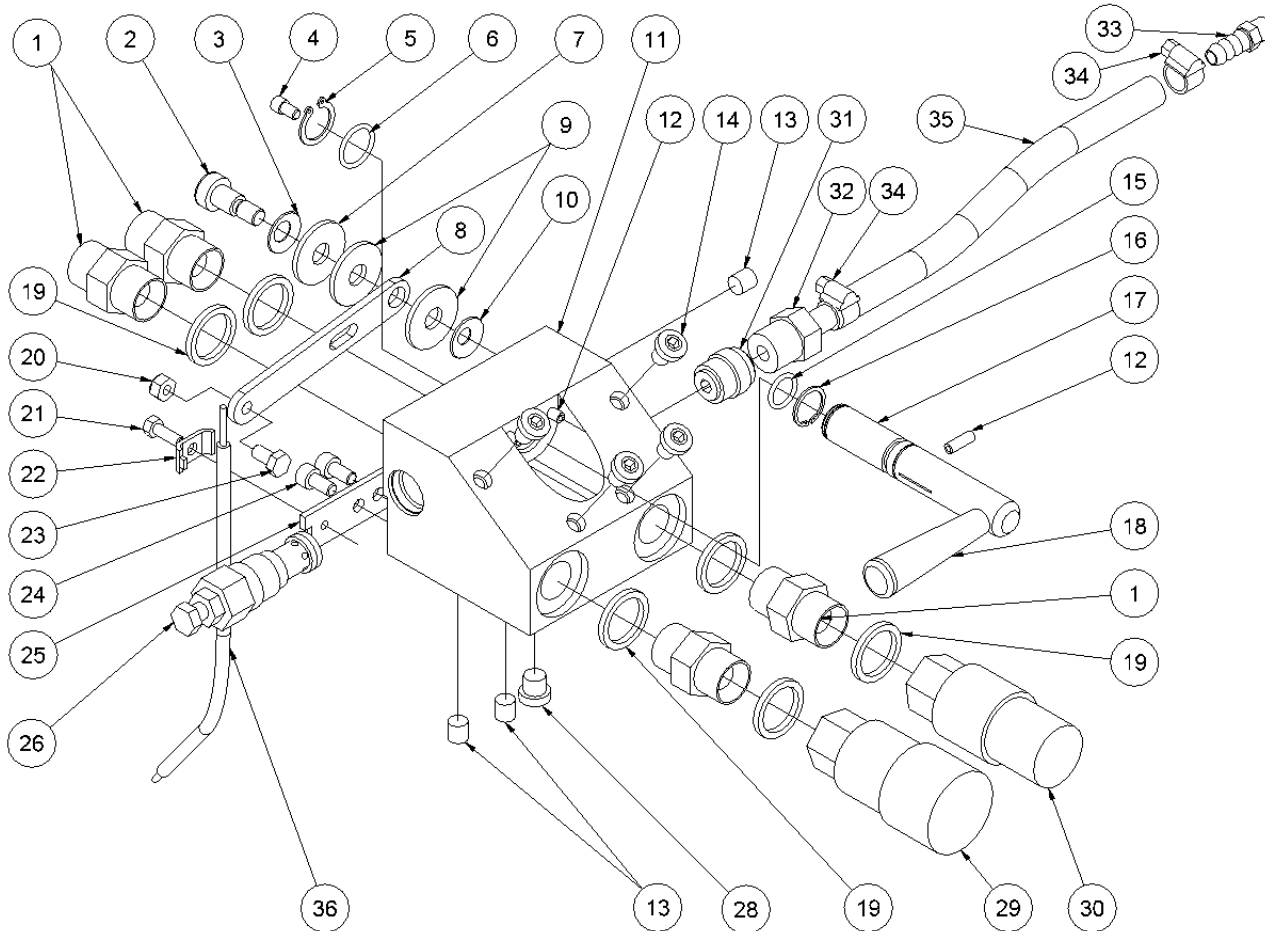

HPP13D spare parts list

From Serial No. 14392

Fig. 3

Pos.	Part No.	Description	Pcs.
1	7421063	Fitting 1/2"x1/2" BSP	4
2	7621647	Shoulder bolt $\varnothing 10/M8 \times 12$ <i>Loctite 638 - 20 Nm</i>	1
3	7621648	Disc spring $\varnothing 10.2/\varnothing 20 \times 0.8$	1
4	8621658	Screw M5x8 <i>Loctite 638</i>	1
5	7621606	Retaining ring A17	1
6	7521609	O-ring 17x2 mm	1
7	7621809	Washer 10x30x2	1
8	8221650	Eccentric plate <i>Grease with copper paste</i>	1
9	7621649	Nylon washer $\varnothing 10.5/30/2.5$	2
10	7621651	Disc spring $\varnothing 8.2/\varnothing 20 \times 1.0$	1
11	8221731	Valve block	1
12	7621050	Roll pin $\varnothing 5 \times 14$	3
13	7621037	Pipe plug 1/8" <i>Loctite 243</i>	3
14	7621044	Screw M8x16	4
15	7521608	O-ring 13x2 mm	1
16	7621607	Retaining ring AV17	1
17	8221792	Spool	1
18	7721094	Lever ON/OFF <i>Loctite 243</i>	1
19	7521072	Seal ring 1/2"	6
20	7621029	Lock nut M6	1
21	9921656	Screw M5	1
22	9921657	Cable clamp	1
23	8221652	Screw	1
24	7621653	Screw M6x12 <i>Loctite 243</i>	2
25	8221655	Cable plate	1
26	7421587	Pressure relief valve <i>40 Nm</i>	1
28	7621323	Threaded plug 1/8" w/seal	1
29	7401142	Q.R. coupling 1/2" BSP female	1
30	7401141	Q.R. coupling 1/2" BSP male	1
31	7421733	Check valve	1
32	7421735	Hose fitting 3/8"x1/2" <i>Loctite 542</i>	1
33	7421734	Hose fitting 3/8"x1/8"	1
34	7421740	Hose clip 3/8"	2
35	9021738	Hose 3/8"	1
36	9022064	Throttle cable complete	1
-	2121791	Valve block complete HPP13F/13D	1