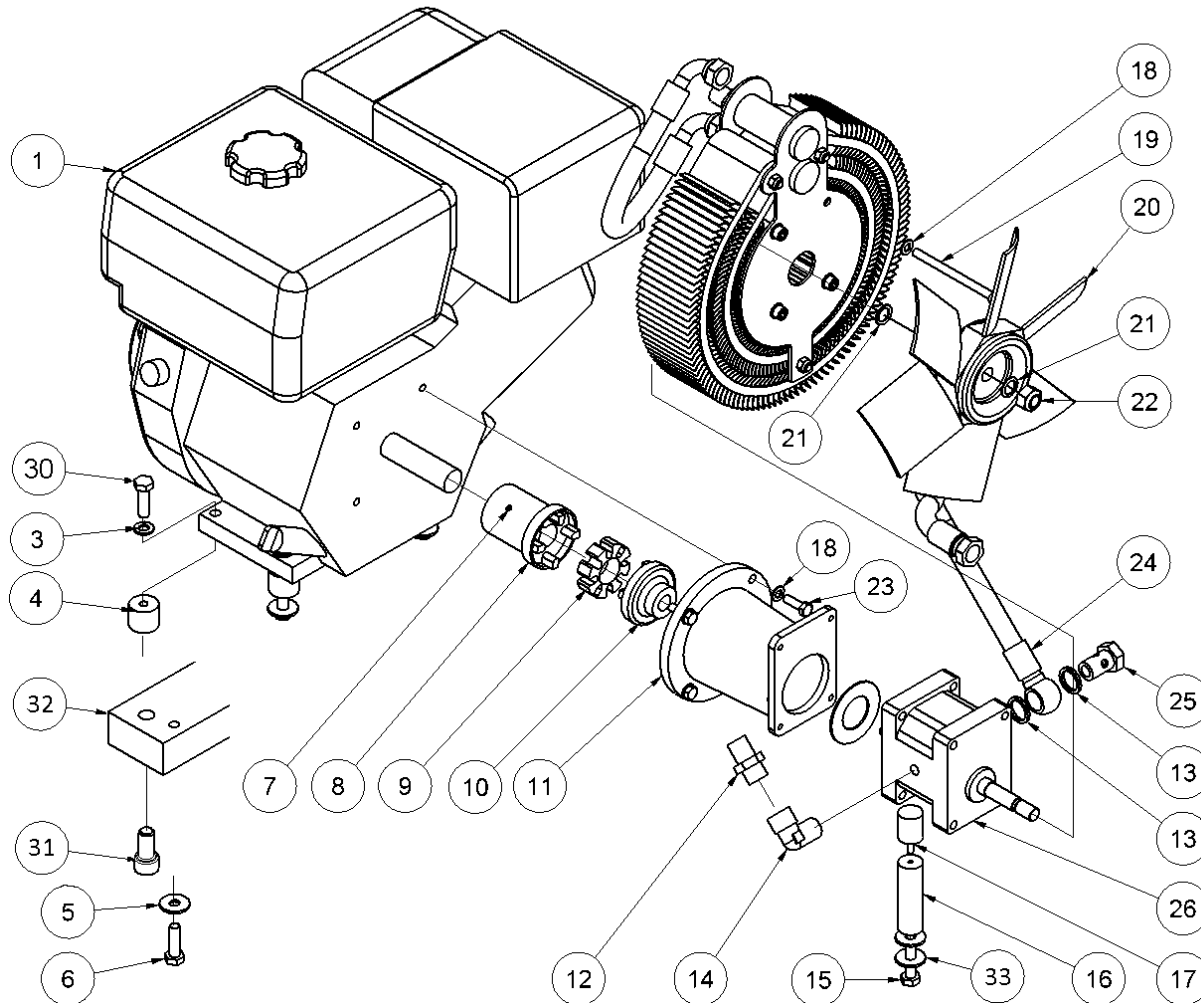

HPP13D spare parts list
From Serial No. 14392

Fig. 2

Pos.	Part No.	Description	Pcs.
1	7322648	Lombardini diesel engine	1
3	7621172	Washer M10	4
4	8722356	Rubber damper ø30x25	4
5	7621035	Washer M8	4
6	7632629	Screw M8x30	4
7	7621032	Set screw M6x8 <i>Loctite 243 - 5 Nm</i>	1
8	7421066	Coupling engine part	1
9	7421083	Rubber coupling	1
10	7421067	Coupling pump 20 Nm	1
11	8222677	Coupling housing	1
12	7421080	Hose fitting 3/4"x1/2" <i>Loctite 542</i>	1
13	7521072	Seal ring 1/2"	2
14	7421060	Angle nipple 1/2" <i>Loctite 542</i>	1
15	7621334	Screw M10x2 <i>Loctite 243</i>	1
16	8222665	Supporting leg	1
17	8721166	Rubber damper M6x18 <i>Loctite 638</i>	1
18	7621171	Washer M8	8
19	7621043	Screw M8x110 <i>Loctite 243 - 15 Nm</i>	4
20	8321561	Fan ø280-6	1
21	7621117	Spring washer M14	2
22	7621111	40 Nm	1
23	7631496	Screw M8x25 <i>Loctite 243 - 20 Nm</i>	4
24	8722674	Feed line w/banjo	1
25	7421062	Banjo bolt 1/2" 80 Nm	1
26	7421077	Pump 8.3 ccm	1
-	9021667	Seal kit for hydraulic pump	1
27	9922133	Centering washer	1
30	7632629	Screw M10x30	4
31	7632631	Screw M10x20	4
32	8222664	Aluminium supporting leg	2
33	7621034	Washer M10	1
-	2121103	Cooler complete <i>See fig. 7</i>	1