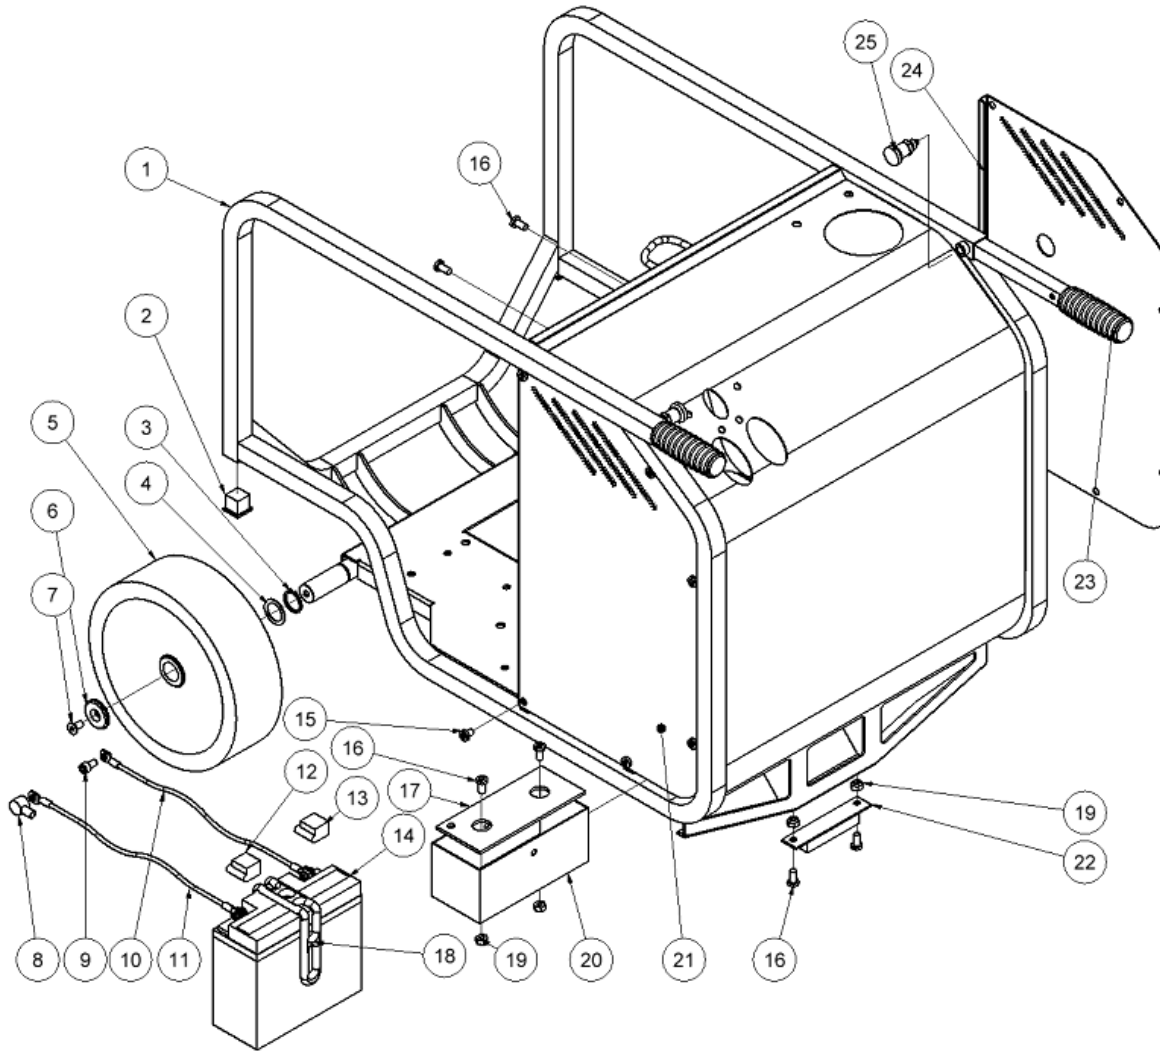

HPP13D spare parts list

From Serial No. 14392

Fig. 1

Pos.	Part No.	Description	Pcs.
1	8223339	Chassis complete HPP18	1
2	7721125	Tube plug 25x25	2
3	7621098	Retaining ring 25x2	2
4	7621100	Shim ring 25/35/1 mm	2
5	8722384	Wheel HPP13/18	2
6	8223321	Wheel lock	2
7	7632539	Screw M8x16 <i>Loctite 243</i>	2
8	7721950	Black Cover (battery)	1
9	7631395	Screw M8x14	1
10	9021565	Cable black w/cable terminal	1
11	9021564	Cable red w/cable terminal	1
12	7721196	Red Cover (battery)	1
13	7721195	Black Cover (battery)	1
14	7321194	Battery 12V/17Amp	1
15	7621042	Screw M8x10	12
16	7621044	Screw M8x16	6
17	8223395	Rubber mat	1
18	7721198	Rubber strap	1
19	7621010	Lock nut M8	4
20	8213345	Batterybox	1
21	8213341	Side cover Right	1
22	8721095	Rubber foot	1
23	9022430	Pull-out handle w/rubber grip	2
24	8213340	Side cover Left	1
25	7721197	Bolt <i>Loctite 243</i>	2