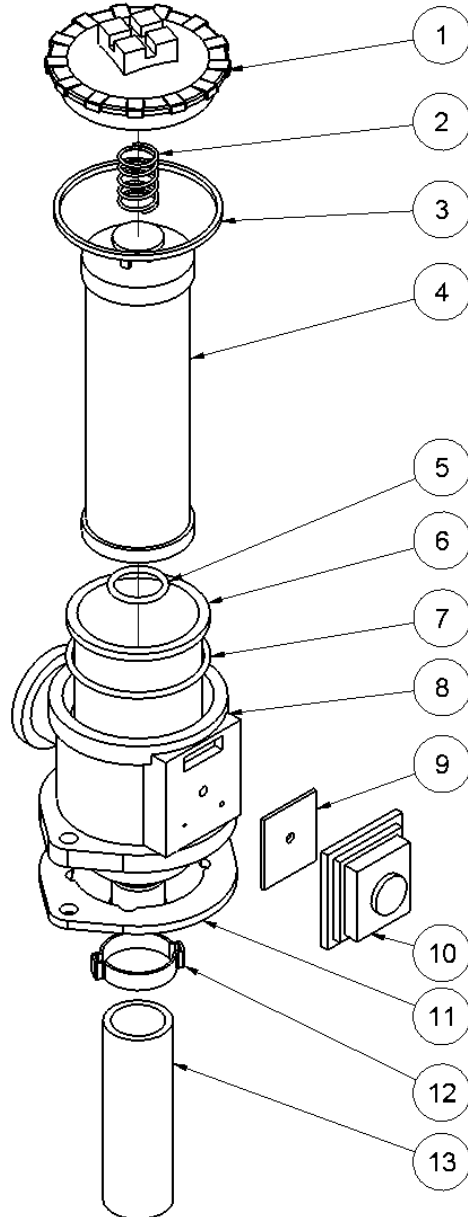

HPP13D spare parts list
From Serial No. 14392
Fig. 5

Pos.	Part No.	Description	Pcs.
1	9421189	Filter cover	1
2	9421193	Filter spring	1
3	9421502	Seal f/filter cover <i>Also included in 9421188</i>	1
4	9421190	Filter element	1
5	-	O-ring ø3x22 <i>Included in 9421188</i>	1
6	-	Filter cup	1
7	-	O-ring ø3x60 <i>Included in 9421188</i>	1
8	-	Filter housing	1
9	9422041	Ventilation filter	1
10	9422042	Cover f/ventilation filter	1
11	-	Seal <i>Included in 9421188</i>	1
12	7621789	Hose clamp	1
13	9022043	Filter hose	1
-	9421188	Seal kit filter <i>Pos. 3, 5, 7 and 11</i>	1
-	8421092	Filter complete <i>Pos. 1-13</i>	1