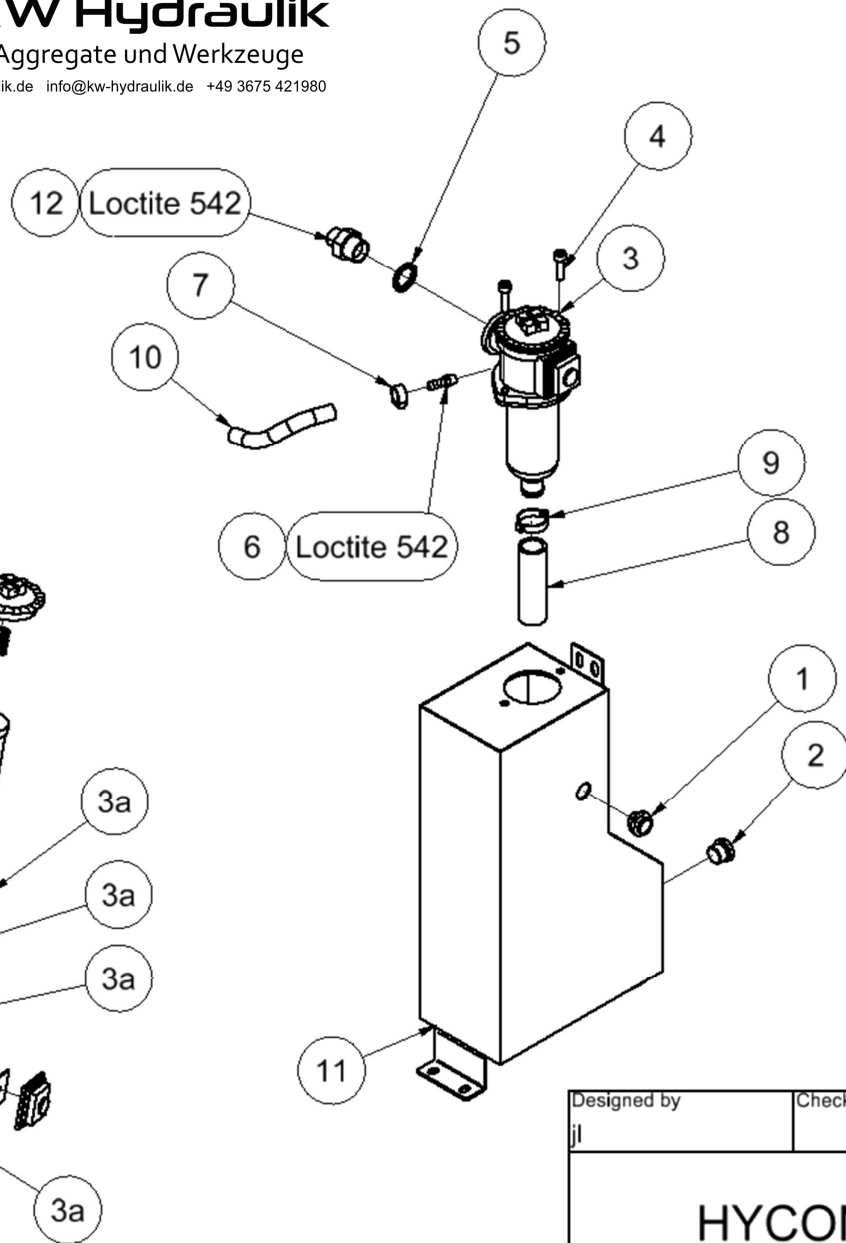

Parts List			
ITEM	QTY	PART NUMBER	TITLE
1	1	8221731	Valve block complete
2	1	8221605	Spool
3	1	7401141	Q.R. coupling 1/2" BSP male
4	1	7401142	Q.R. coupling 1/2" BSP female
5	4	7421063	Fitting 1/2" x 1/2" BSP
6	1	7421587	Pressure relief valve
7	1	7421733	Check valve
8	3	7621037	Pipe plug 1/8"
9	3	7621050	Roll pin ø5x14 Din 1481
10	6	7521072	Seal ring 1/2"
11	1	7621323	Treaded plug 1/8" w/seal
12	1	7621606	Retaining ring A17 Din 471
13	1	7621607	Retaining ring AV17
14	1	7521608	O-ring 13x2 90 NBR
15	1	7521609	O-ring 17x2 90 NBR
16	1	7421735	Hose fitting 3/8" x 1/2"
17	1	7621647	Pasbolt ø10/M8 x 12
18	2	7621649	Nylon washer Ø10,5/30/2,5 din 9021
19	1	7621809	Washer M10 fzb Ø10,5/Ø30x2
20	1	7621648	Disc spring ø10,2/ø20x0,8
21	1	8221650	Eccentric plate
22	1	8621658	Skrue M5x8 Afdrejet
23	2	7621653	Screw M6x12 Din912 8.8 fzb
24	1	8221655	Cable plate
25	1	9921656	Screw M5x16 Din912
26	1	9921657	Cable clamp
27	1	8221652	Screw
28	1	7621029	Nut M6 Din985
29	1	7621651	Disc spring ø8,2/ø20x1,0

Section view A-A showing dimensions 168 and 74, and callout 16 with Loctite 542.

KW Hydraulik
Aggregate und Werkzeuge
www.kw-hydraulik.de info@kw-hydraulik.de +49 3675 421980

Designed by	Checked by	Approved by - date	Date
			01-06-2021
HYCON A/S		Valve block complete	
2121742		Edition	Sheet
		2 / 2	2 / 2

Parts List			
ITEM	QTY	PART NUMBER	TITLE
1	1	7721099	Sight glass 1/2" W/seal
2	1	7621075	Threaded plug 1/2" w/seal
3	1	8422075	Filter complete
3a	1	9421188	Seal kit filter
4	2	7621045	Screw M8x30 Din 912 8.8 Fzb
5	1	7521118	Seal ring 3/4"
6	1	7421734	Hose fitting 3/8"-1/8" Rc
7	1	7421740	Hose clip 3/8"
8	1	9022043	Filter hose
9	1	7621789	Hose clamp
10	1	7731448	Hose 3/8"
11	1	8223342	Hydraulic tank
12	1	7421582	Fitting 1/2" 3/4"