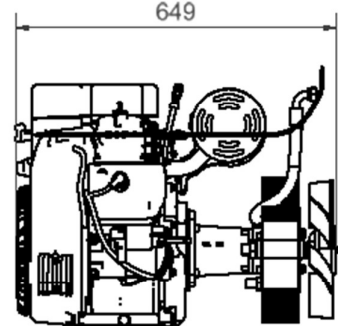

KW Hydraulik
Aggregate und Werkzeuge
www.kw-hydraulik.de info@kw-hydraulik.de +49 3675 421980

Designed by	Checked by	Approved by - date	Date
			04-04-2022
HYCON A/S		Power line HPP18L FLEX	
2123519		Edtion	Sheet
			2 / 2