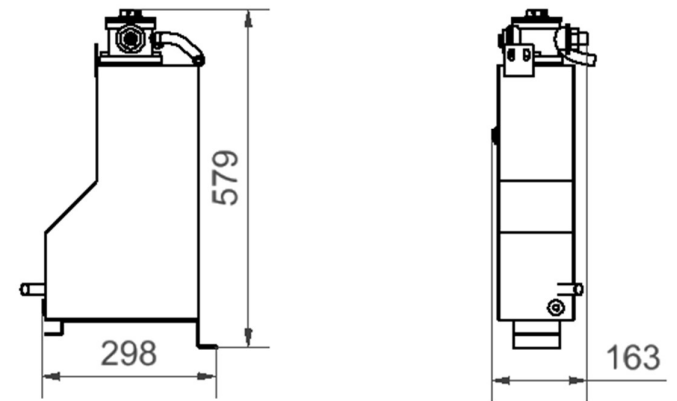

Parts List			
ITEM	QTY	PART NUMBER	TITLE
1	1	8221731	Valve block complete
2	1	8221605	Spool
3	1	7401141	Q.R. coupling 1/2" BSP male
4	1	7401142	Q.R. coupling 1/2" BSP female
5	4	7421063	Fitting 1/2" x 1/2" BSP
6	1	7421587	Pressure relief valve
7	1	7421733	Check valve
8	3	7621037	Pipe plug 1/8"
9	3	7621050	Roll pin ø5x14 Din 1481
10	6	7521072	Seal ring 1/2"
11	1	7621323	Treaded plug 1/8" w/seal
12	1	7621606	Retaining ring A17 Din 471
13	1	7621607	Retaining ring AV17
14	1	7521608	O-ring 13x2 90 NBR
15	1	7521609	O-ring 17x2 90 NBR
16	1	7421735	Hose fitting 3/8" x 1/2"
17	1	7621647	Pasbolt ø10/M8 x 12
18	2	7621649	Nylon washer Ø10,5/30/2,5 din 9021
19	1	7621809	Washer M10 fzb Ø10,5/Ø30x2
20	1	7621648	Disc spring ø10,2/ø20x0,8
21	1	8221650	Eccentric plate
22	1	8621658	Skrue M5x8 Afdrejet
23	2	7621653	Screw M6x12 Din912 8.8 fzb
24	1	8221655	Cable plate
25	1	9921656	Screw M5x16 Din912
26	1	9921657	Cable clamp
27	1	8221652	Screw
28	1	7621029	Nut M6 Din985
29	1	7621651	Disc spring ø8,2/ø20x1,0

Section view A-A showing dimensions 168 and 74, and callout 16 with Loctite 542.

KW Hydraulik
Aggregate und Werkzeuge
www.kw-hydraulik.de info@kw-hydraulik.de +49 3675 421980

Designed by	Checked by	Approved by - date	Date
			01-06-2021
HYCON A/S		Valve block complete	
2121742		Edition	Sheet
		2 / 2	2 / 2

Parts List			
ITEM	QTY	PART NUMBER	TITLE
1	1	7721099	Sight glass 1/2" W/seal
2	1	7621075	Threaded plug 1/2" w/seal
3	1	8422075	Filter complete
3a	1	9421188	Seal kit filter
4	2	7621045	Screw M8x30 Din 912 8.8 Fzb
5	1	7521118	Seal ring 3/4"
6	1	7421734	Hose fitting 3/8"-1/8" Rc
7	1	7421740	Hose clip 3/8"
8	1	9022043	Filter hose
9	1	7621789	Hose clamp
10	1	7731448	Hose 3/8"
11	1	8223342	Hydraulic tank
12	1	7421582	Fitting 1/2" 3/4"