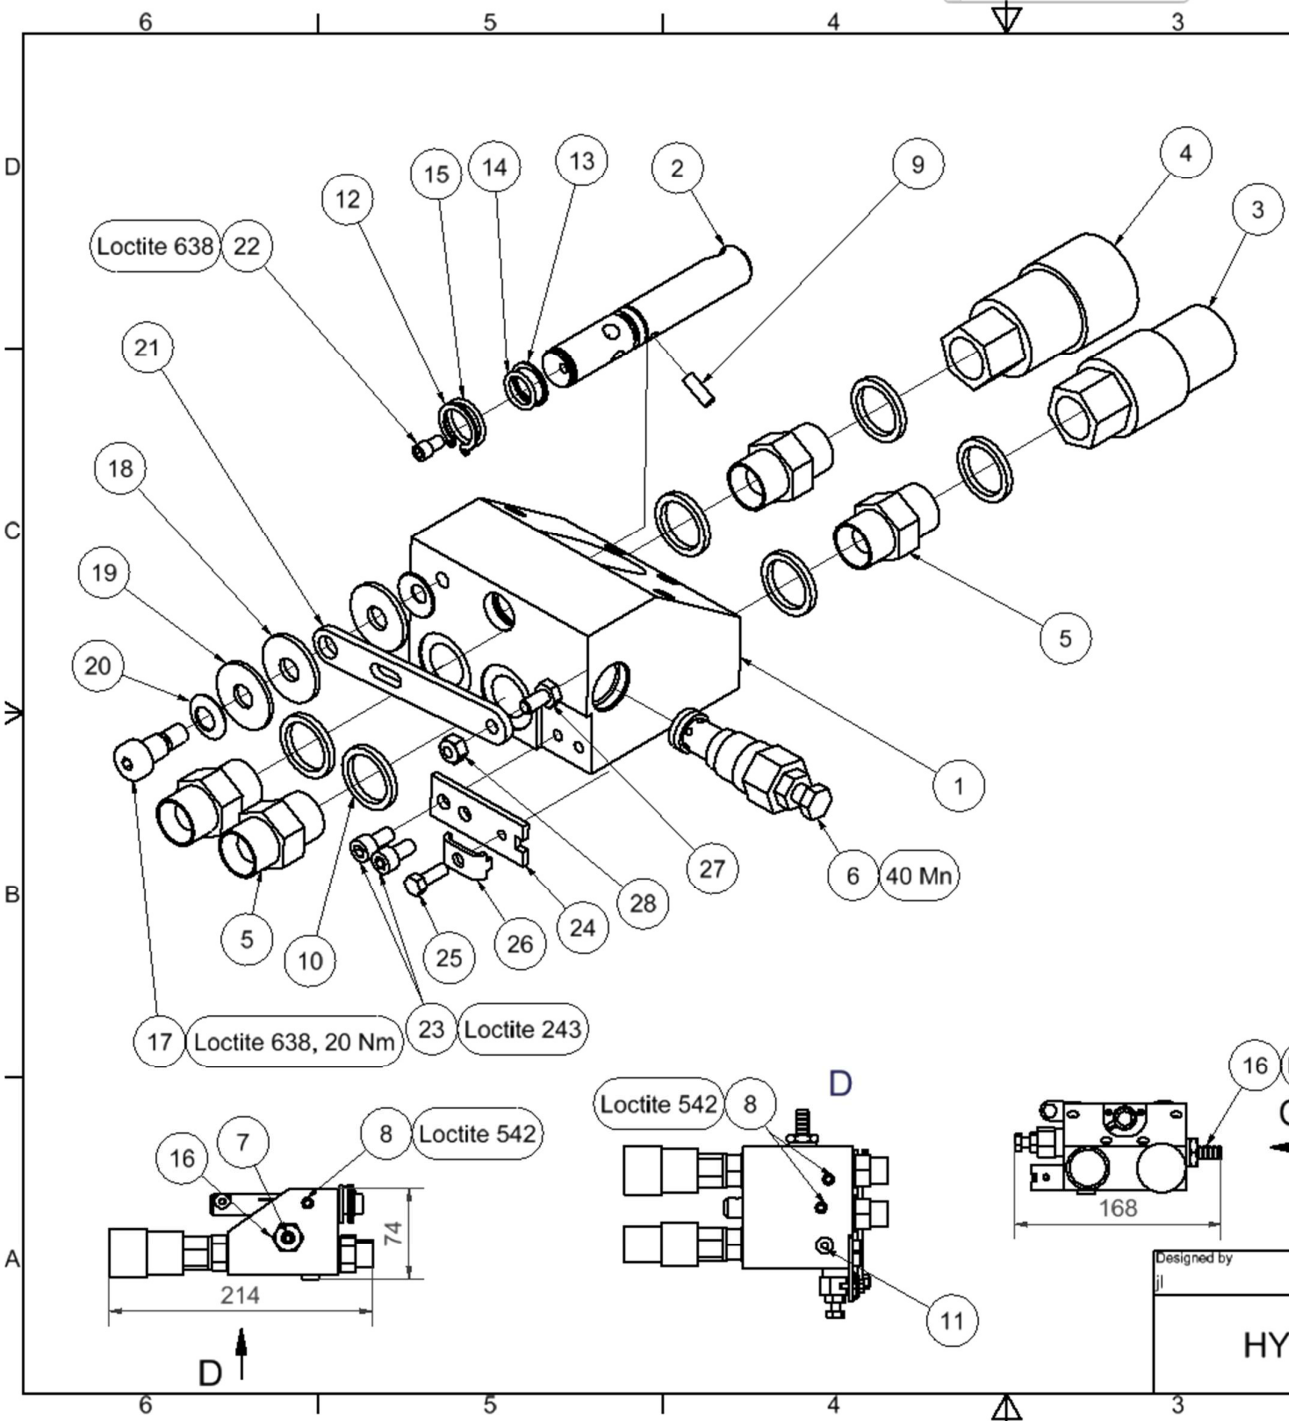

Designed by	Checked by	Approved by - date	Date
			04-04-2022
HYCON A/S		Powerpack HPP18L FLEX	
		2020418	Edition 1 / 1

HPP18L FLEX
Spare part
From serial NO. 17509

Parts List			
ITEM	QTY	PART NUMBER	TITLE
1	8	7621171	Washer M8 Din125B Fzb
2	1	8221560	Distance piece
3	1	7421066	Coupling engine part
4	1	7421083	Rubber coupling
5	1	7421068	Cupling housing
6	1	8321561	Fan ø280-6 30°
7	4	7621770	Screw M8x120 Din912 Fzb
8	1	7621032	Set screw M6x8 din916
9	1	2121103	Cooler complete
10	2	7521118	Seal ring 3/4"
11	2	7421582	Fitting 1/2" 3/4"
12	1	8223051	Guide Ring
13	1	7323515	Motor 27 HK. Loncin
14	1	2122012	Pumpe 12,5 cc HPP18
15	1	7621805	Throttet wire 1,5 mm
16	1	7721659	Bowden Cable 2 mm x 5 mm
17	2	7621117	Spring washer M14
18	4	7631496	Screw M8x25 Din 912 Fzb
19	4	7633517	Screw M10x1,25x20 Din 912

Parts List			
ITEM	QTY	PART NUMBER	TITLE
1	1	8221731	Valve block complete
2	1	8221605	Spool
3	1	7401141	Q.R. coupling 1/2" BSP male
4	1	7401142	Q.R. coupling 1/2" BSP female
5	4	7421063	Fitting 1/2" x 1/2" BSP
6	1	7421587	Pressure relief valve
7	1	7421733	Check valve
8	3	7621037	Pipe plug 1/8"
9	3	7621050	Roll pin ø5x14 Din 1481
10	6	7521072	Seal ring 1/2"
11	1	7621323	Treaded plug 1/8" w/seal
12	1	7621606	Retaining ring A17 Din 471
13	1	7621607	Retaining ring AV17
14	1	7521608	O-ring 13x2 90 NBR
15	1	7521609	O-ring 17x2 90 NBR
16	1	7421735	Hose fitting 3/8" x 1/2"
17	1	7621647	Pasbolt ø10/M8 x 12
18	2	7621649	Nylon washer Ø10,5/30/2,5 din 9021
19	1	7621809	Washer M10 fzb Ø10,5/Ø30x2
20	1	7621648	Disc spring ø10,2/ø20x0,8
21	1	8221650	Eccentric plate
22	1	8621658	Skrue M5x8 Afdrejet
23	2	7621653	Screw M6x12 Din912 8.8 fzb
24	1	8221655	Cable plate
25	1	9921656	Screw M5x16 Din912
26	1	9921657	Cable clamp
27	1	8221652	Screw
28	1	7621029	Nut M6 Din985
29	1	7621651	Disc spring ø8,2/ø20x1,0