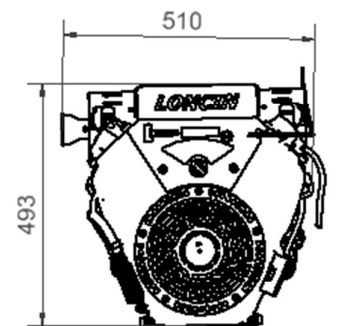

KW Hydraulik
Aggregate und Werkzeuge
www.kw-hydraulik.de info@kw-hydraulik.de +49 3675 421980

Designed by	Checked by	Approved by - date	Date
			04-04-2022
HYCON A/S		Power line HPP18L FLEX	
2123519		Edtion	Sheet
			2 / 2