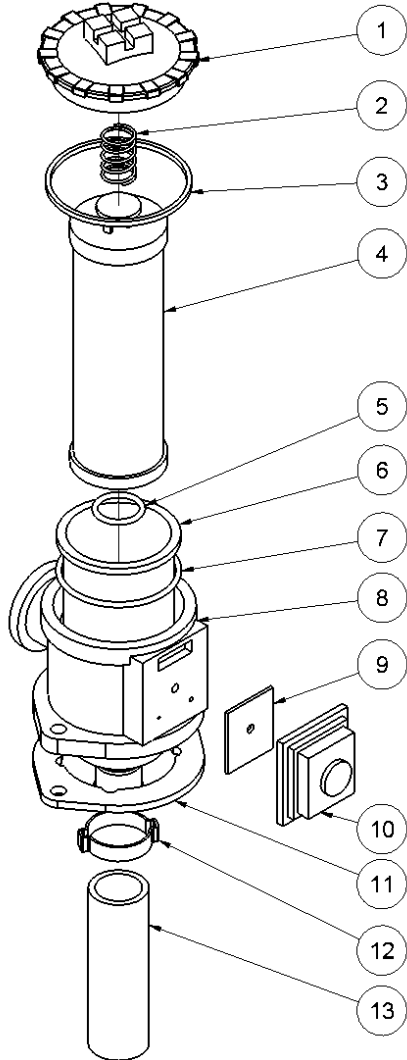

HPP18E spare parts list

From serial No. 13912

Fig. 5

Pos.	Part No.	Description	Pcs.
1	9421189	Filter cover	1
2	9421193	Filter spring	1
3	9421502	Seal f/filter cover <i>Included in 9421188</i>	1
4	9421190	Filter element	1
5	-	O-ring $\varnothing 3 \times 22$ <i>Included in 9421188</i>	1
6	-	Filter cup	1
7	-	O-ring $\varnothing 3 \times 60$ <i>Included in 9421188</i>	1
8	-	Filter housing	1
9	9422041	Ventilation filter	1
10	9422042	Cover f/ventilation filter	1
11	-	Seal <i>Included in 9421188</i>	1
12	7621789	Hose clamp	1
13	9022043	Filter hose	1
-	9421188	Seal kit filter <i>Pos. 3, 5, 7 and 11</i>	1
-	8421092	Filter complete <i>Pos. 1-13</i>	1