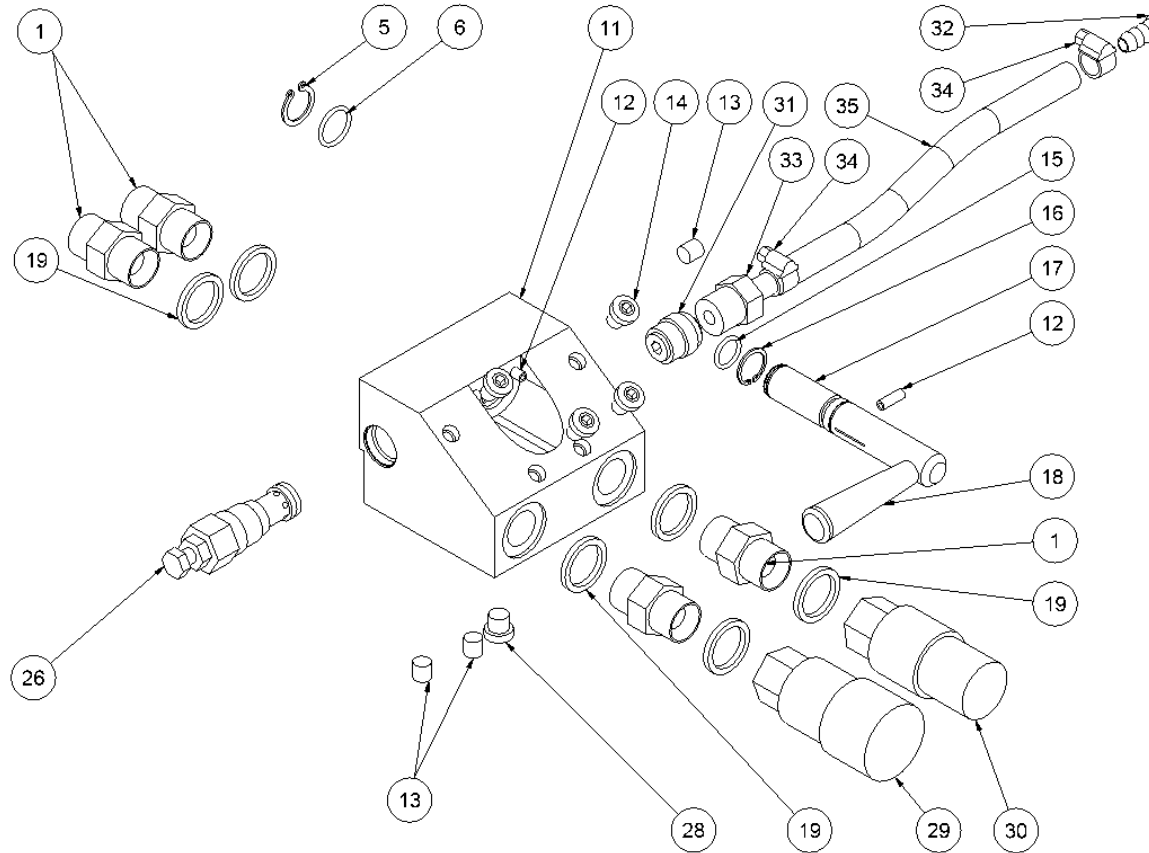

# HPP18E spare parts list

From serial No. 13912

Fig. 3

Pos.	Part No.	Description	Pcs.
1	7421063	Fitting 1/2"x1/2" BSP	4
5	7621606	Retaining ring A17	1
6	7521609	O-ring 17x2 mm	1
11	8221731	Valve block	1
12	7621050	Roll pin ø5x14	3
13	7621037	Pipe plug 1/8" <i>Loctite 542</i>	3
14	7621044	Screw M8x16	4
15	7521608	O-ring 13x2 mm	1
16	7621607	Retaining ring AV17	1
17	8221605	Spool	1
18	7721094	Lever ON/OFF <i>Loctite 243</i>	1
19	7521072	Seal ring 1/2"	6
26	7421587	Pressure relief valve <i>40 Nm</i>	1
28	7621323	Threaded plug 1/8" w/seal	1
29	7401142	Q.R. coupling 1/2" BSP female	1
30	7401141	Q.R. coupling 1/2" BSP male	1
31	7421733	Check valve	1
32	7421734	Hose fitting 3/8"x1/8"	1
33	7421735	Hose fitting 3/8"x1/2" <i>Loctite 542</i>	1
34	7421740	Hose clip 3/8"	2
35	9021739	Hose 3/8"	1
-	2121660	Valve block complete HPP18E/18E FLEX	1