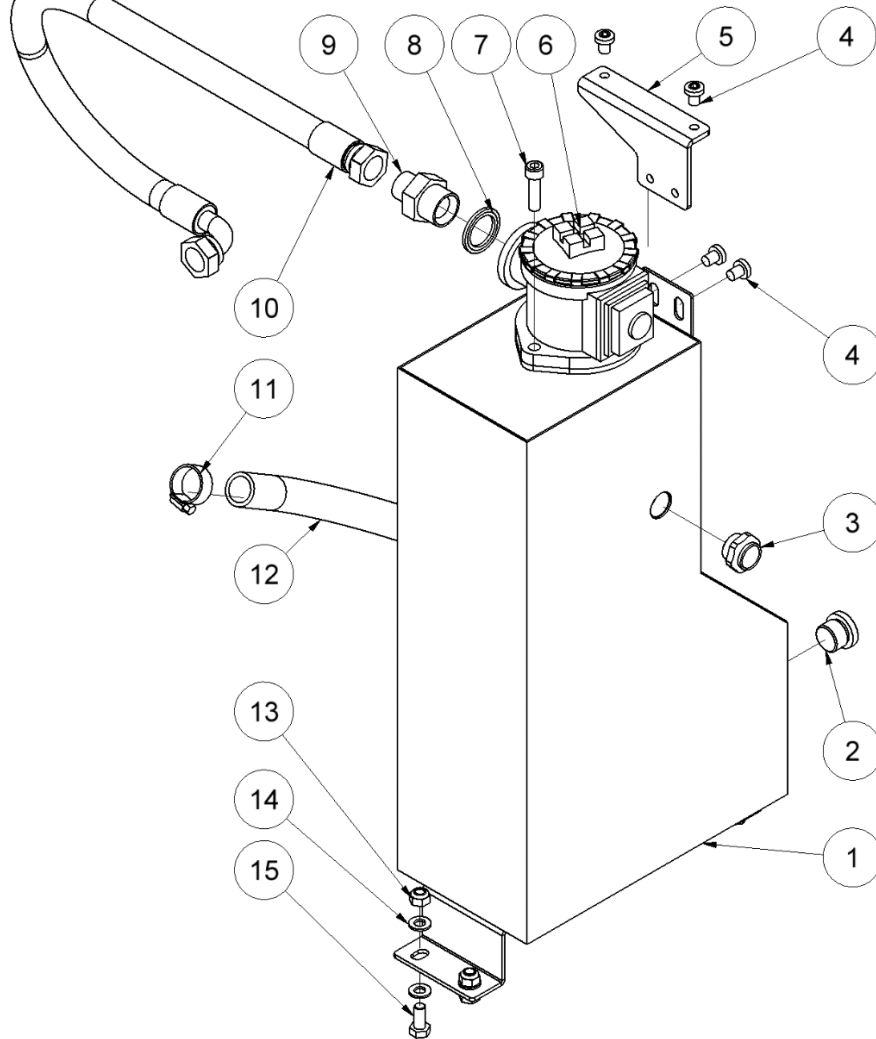

# HPP18E spare parts list

From serial No. 13912

Fig. 3

Pos.	Part No.	Description	Pcs.
1	7421063	Fitting 1/2"x1/2" BSP	4
5	7621606	Retaining ring A17	1
6	7521609	O-ring 17x2 mm	1
11	8221731	Valve block	1
12	7621050	Roll pin ø5x14	3
13	7621037	Pipe plug 1/8" <i>Loctite 542</i>	3
14	7621044	Screw M8x16	4
15	7521608	O-ring 13x2 mm	1
16	7621607	Retaining ring AV17	1
17	8221605	Spool	1
18	7721094	Lever ON/OFF <i>Loctite 243</i>	1
19	7521072	Seal ring 1/2"	6
26	7421587	Pressure relief valve <i>40 Nm</i>	1
28	7621323	Threaded plug 1/8" w/seal	1
29	7401142	Q.R. coupling 1/2" BSP female	1
30	7401141	Q.R. coupling 1/2" BSP male	1
31	7421733	Check valve	1
32	7421734	Hose fitting 3/8"x1/8"	1
33	7421735	Hose fitting 3/8"x1/2" <i>Loctite 542</i>	1
34	7421740	Hose clip 3/8"	2
35	9021739	Hose 3/8"	1
-	2121660	Valve block complete HPP18E/18E FLEX	1

# HPP18E spare parts list

From serial No. 13912

Fig. 4

Pos.	Part No.	Description	Pcs.
------	----------	-------------	------

1	8223342	Hydraulic oil tank HPP18	1
2	7621075	Threaded plug 1/2" w/ seal	1
3	7721099	Sight glass 1/2" w/ seal	1
4	7621042	Screw M8x10	4
5	8223343	Tank mount bracket	1
6	8421092	Filter arrangement complete	1
7	7621045	Screw M8x30 <i>Loctite 243</i>	2
8	7521118	Seal ring 3/4"	1
9	7421582	Fitting 1/2"x3/4"	1
10	8723397	Cooler pressure hose	1
11	7421082	Hose clip 3/4"	2
12	9021769	Suction hose 3/4"	1
13	7621010	Nut M8	4
14	7621171	Washer M8	8
15	7623004	Screw M8x18	4