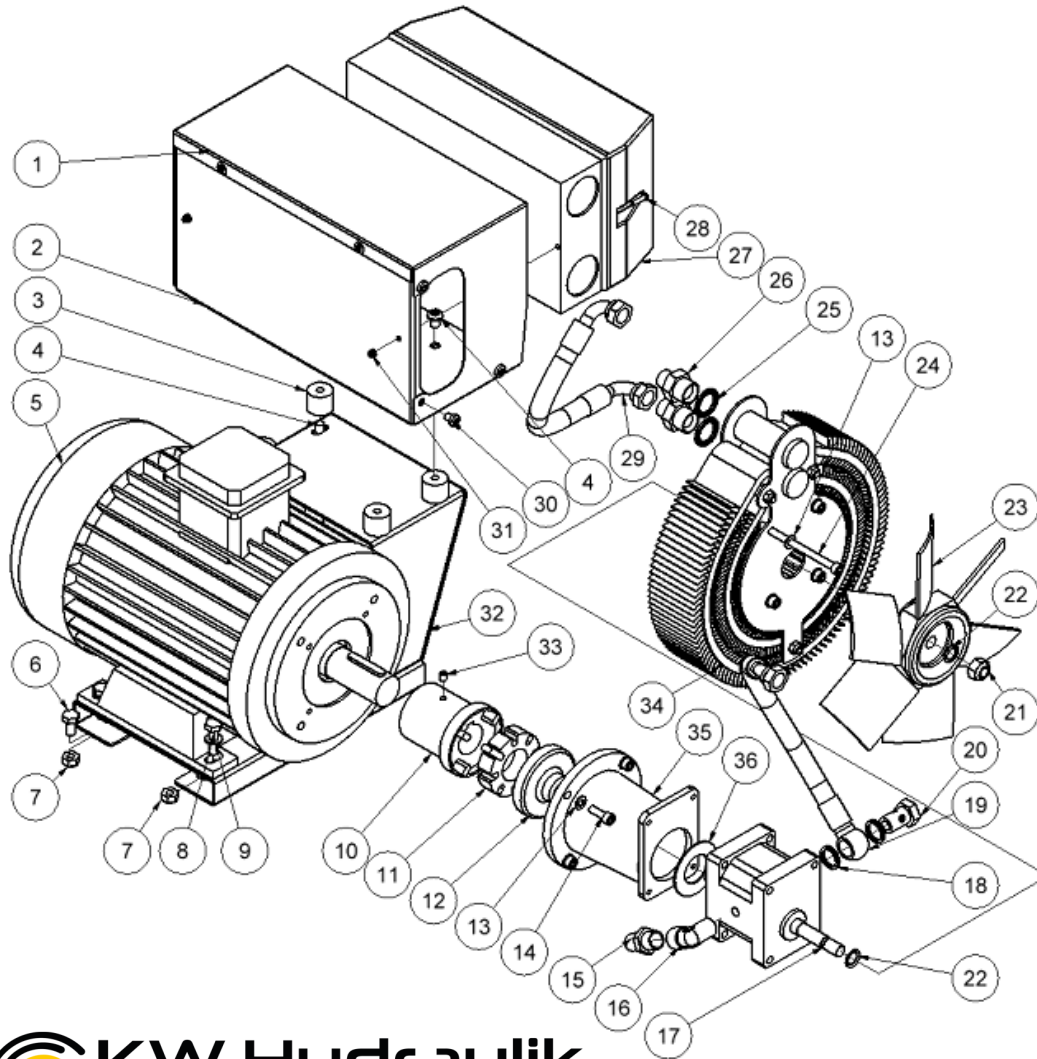

HPP18E spare parts list

From serial No. 13912

Fig. 2

Pos.	Part No.	Description	Pcs.
1	8223389	Starter cover	1
2	8223390	Starter frame	1
3	8722356	Rubber damper ø30x25	4
4	7623338	Screw M10x12	8
5	7321321	Electro motor 11.0 kW	1
6	7621334	Screw M10x20	2
7	7621027	Nut M10	4
8	7621163	Screw M10x35	4
9	7621172	Washer M10	4
10	7421438	Coupling engine part	1
11	7421437	Rubber coupling	1
12	7421439	Coupling pump 20 Nm	1
13	7621171	Washer M8	4
14	7631496	Screw M8x25	4
15	7421080	Hose fitting 3/4"x1/2" Loctite 542	1
16	7421060	Angle nipple 1/2" Loctite 542	1
17	7421434	Pump 11 ccm for HPP18E 30 l.p.m.	1
17	7421624	Pump 14 ccm for HPP18E 40 l.p.m.	1
-	9021667	Seal kit for hydraulic pump	1
18	7521072	Seal ring 1/2"	2
19	8721443	Pressure hose w/banjo	1
20	7421062	Banjo bolt 1/2"	1
21	7621111	Nut M14x1.5	1
22	7621117	Spring washer M14	2
23	8321561	Fan ø280-6	1
24	7621043	Screw M8x110 for HPP18E 30 l.p.m. Loctite 243 - 15 Nm	4
24	7621770	Screw M8x120 for HPP18E 40 l.p.m. Loctite 243 - 15 Nm	4
25	7521118	Seal ring 3/4"	2
26	7421582	Fitting 1/2"x3/4"	2
27	7323366	11kW Y/D starter	1
28	7632550	Screw M5x20	2
29	8721721	Cooler pressure hose	1
30	7621042	Screw M8x10	8
31	7633361	Nut M5	2
32	8223387	Motor stand	1
33	7621031	Set screw M8x8 Loctite 243 - 7 Nm	1
34	2121103	Cooler complete	1
35	7421068	Coupling housing	1
36	9922133	Centering washer	1