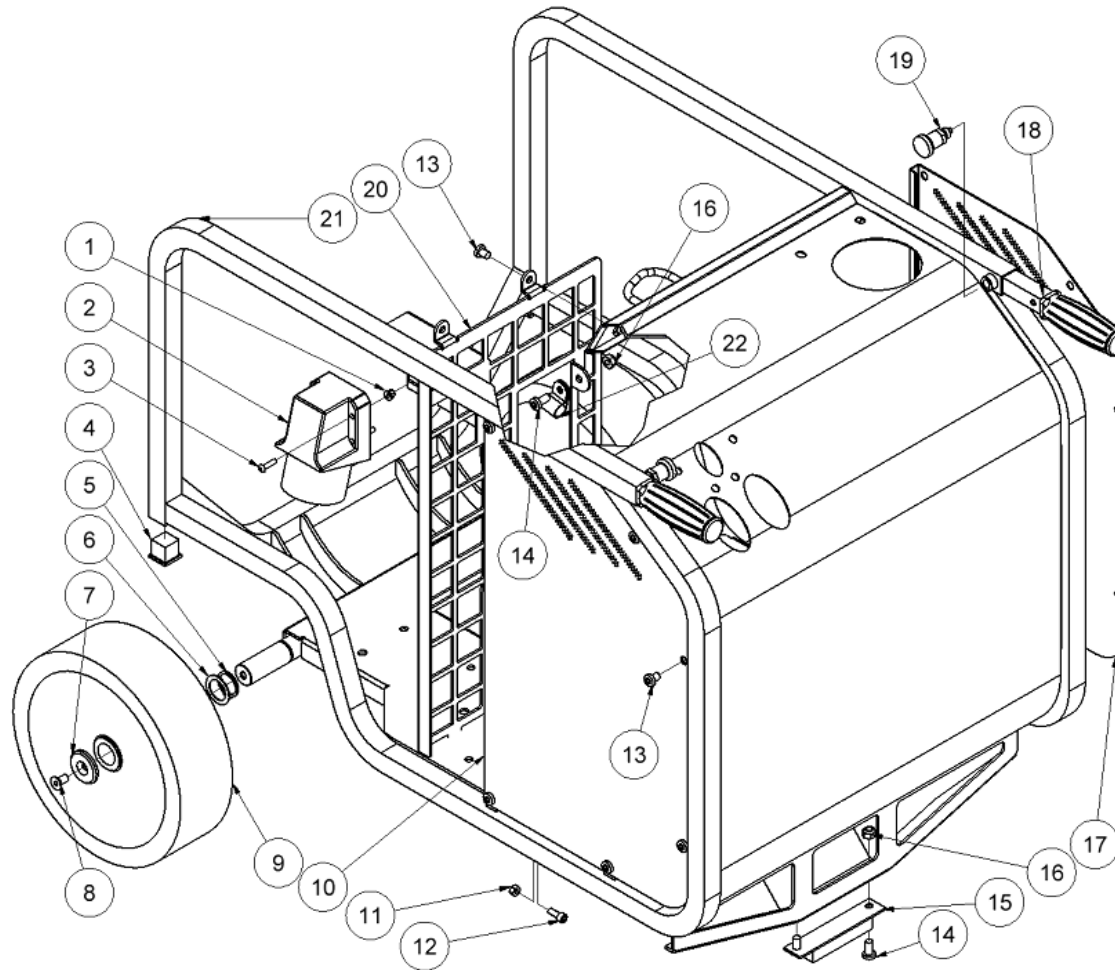

HPP18E FLEX spare part list

From serial number 12924

Fig. 1

Pos.	Part No.	Description	Pcs.
1	9922054	Nut M5	4
2	9922144	CEE Plug	1
3	7632550	Screw M5x20	4
4	7721125	Tube plug	2
5	7621098	Retaining ring AS25x2	2
6	7621100	Shim ring 25/35/1 mm	2
7	8223321	Wheel lock	2
8	7632539	Screw M8x16mm	2
9	8722384	Wheel	2
10	8223341	Side cover right side	1
11	7621029	Nut M6	2
12	7621332	Screw M6x16	2
13	7621042	Screw M8x10mm	14
14	7621044	Screw M8x16mm	3
15	8721095	Rubber foot	1
16	7621010	Lock nut M8	3
17	8223340	Side cover left side	1
18	9022430	Pull-out handle w/ rubber grip	2
19	7721197	Bolt	2
20	8223346	Safety guard	1
21	8223339	Chassis complete HPP18E	1
22	7421065	Cabel clamp	1