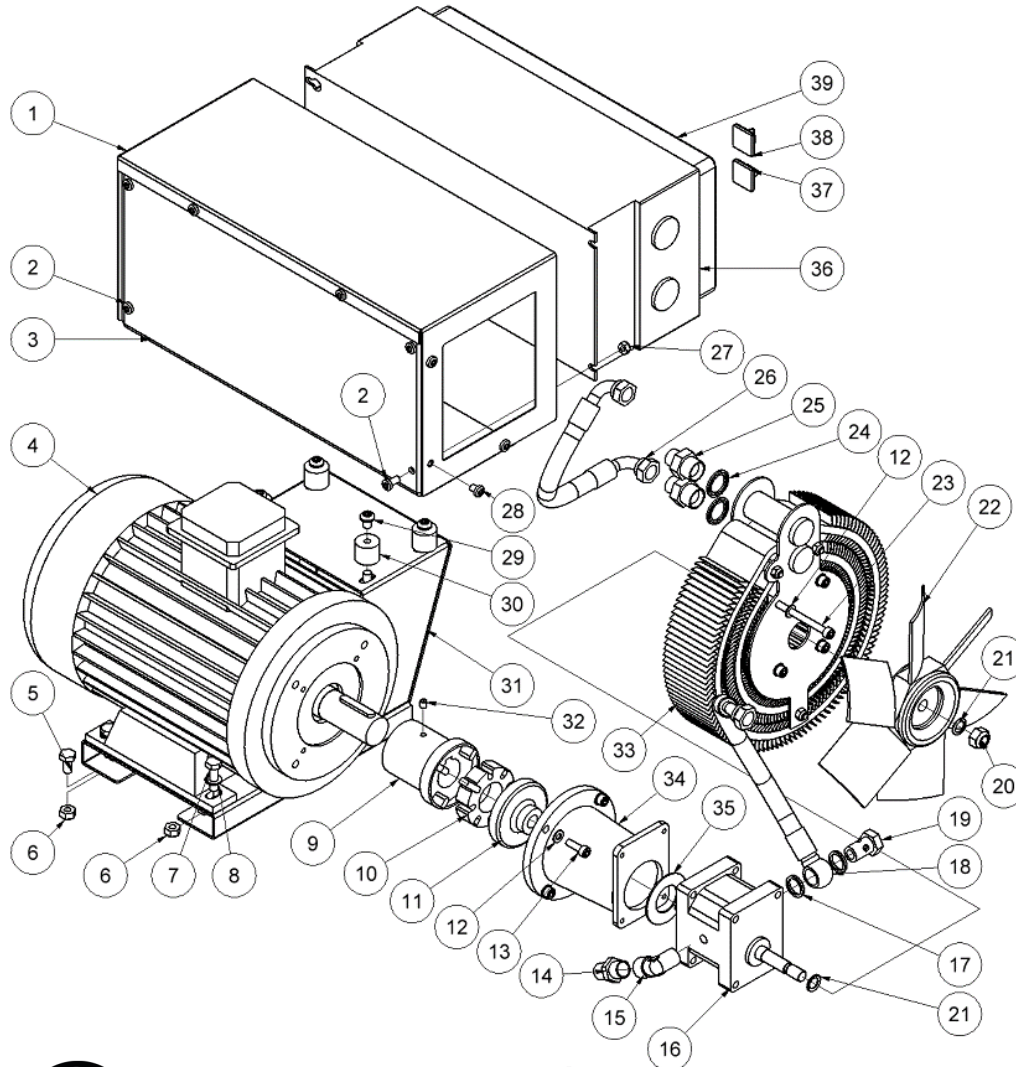

HPP18E FLEX spare part list

From serial number 12924

Fig. 2

Pos.	Part No.	Description	Pcs.
1	8223401	Drive top guard	1
2	7621044	Screw M8x16	4
3	8123336	Drive mount	1
4	7321321	Electrical motor 11/13.2 kW	1
5	7621334	Screw M10x20	4
6	7621027	Nut M10	8
7	7621163	Screw M10x35	4
8	7621172	Washer M10	4
9	7421438	Coupling motor part	1
10	7421437	Rubber coupling	1
11	7421439	Coupling pump 20Nm	1
12	7621171	Washer M8	8
13	7631496	Screw M8x25mm <i>Loctite 243</i>	4
14	7421080	Hose fitting 3/4"x1/2" <i>Loctite 542</i>	1
15	7421060	Angle nipple 1/2" <i>Loctite 542</i>	1
16	7421624	Pump 14cc	1
	9021667	Seal kit for hydraulic pump	1
17	7521072	Seal ring 1/2"	2
18	8721443	Pressure hose w/ banjo	1
19	7421062	Banjo bolt 1/2"	1
20	7621111	Nut M14x1.5	1
21	7621117	Spring washer M14	2
22	8321561	Fan Ø280-6	1
23	7621043	Screw M8x110mm <i>Loctite 243 - 15Nm</i>	4
24	7521118	Seal ring 3/4"	2
25	7421582	Hose fitting 1/2"x3/4"	2
26	8721590	Cooler pressure hose	1
27	7621010	Nut M8	4
28	7621042	Screw M8x10	8
29	7623338	Screw M10x12	8
30	8722356	Rubber damper	4
31	8223387	Motor mount	1
32	7621031	Set Screw M8x8 <i>Loctite 243 - 7Nm</i>	1
33	2121103	Cooler complete <i>See figure 6</i>	1
34	7421068	Coupling housing	1
35	9922133	Centering washer	1
36	8223335	Drive unit	1
37	7323373	Speed selector	1
38	7323372	On/off switch	1
39	7323376	Front panel	1