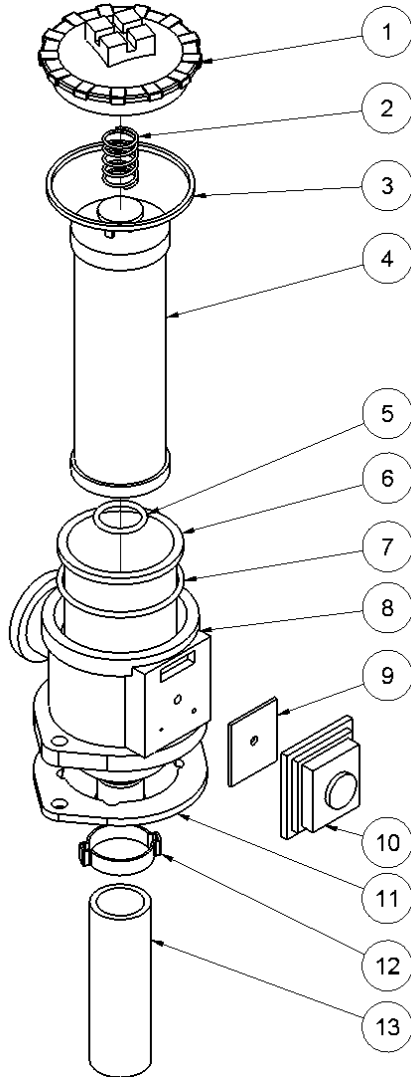

HPP18E FLEX spare part list

From serial number 12924

Fig. 5

Pos.	Part No.	Description	Pcs.
1	9421189	Filter cover	1
2	9421193	Filter spring	1
3	9421502	Seal f/filter cover <i>Included in 942118</i>	1
4	9421190	Filter element	1
5	-	O-ring Ø3x22 <i>Included in 9421188</i>	1
6	-	Filter cup	1
7	-	O-ring Ø3x60 <i>Included in 9421188</i>	1
8	-	Filter housing	1
9	9422041	Ventilation filter	1
10	9422042	Cover f/ ventilation filter	1
11	-	Seal <i>Included in 9421188</i>	1
12	7621789	Hose clamp	1
13	9022043	Filter hose	1
-	9421188	Seal kit filter <i>Pos. 3, 5, 7 and 11</i>	1
-	8421092	Filter arrangement complete	1