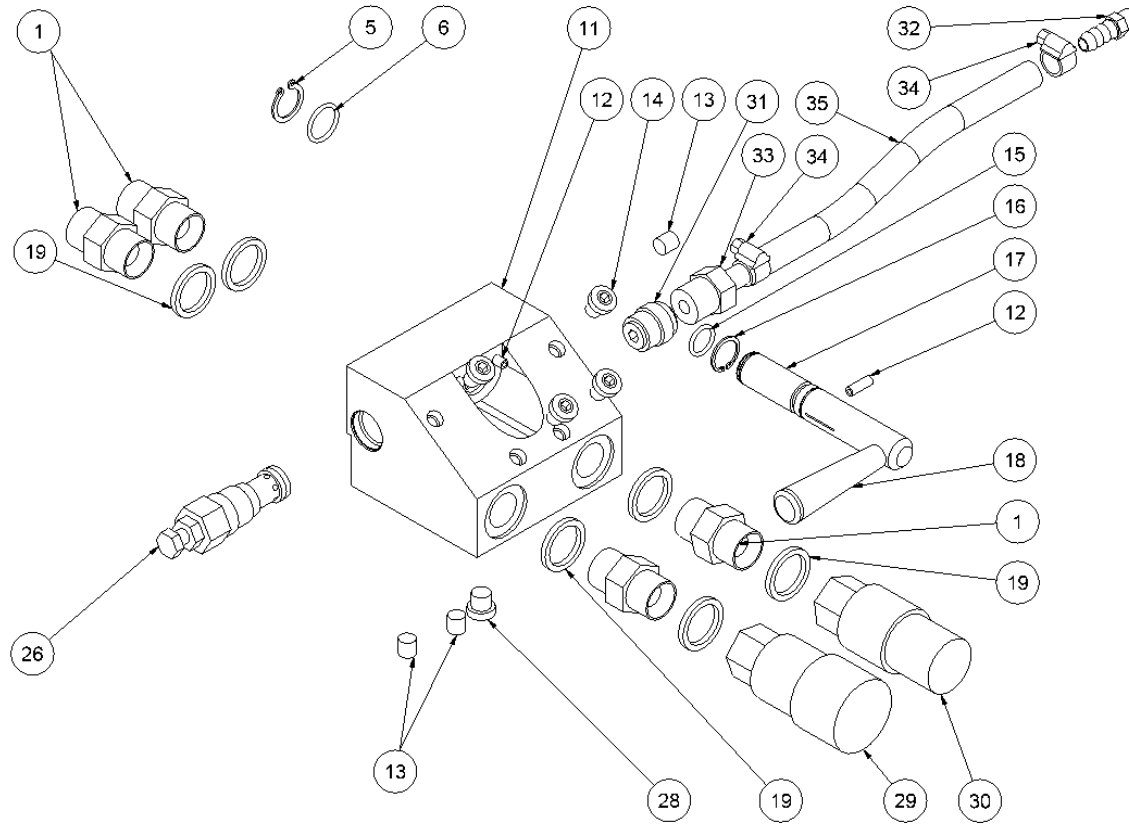

HPP18E FLEX spare part list

From serial number 12924

Fig. 3

Pos.	Part No.	Description	Pcs.
1	7421063	Fitting 1/2"x1/2" BSP	4
5	7621606	Retaining ring A17	1
6	7521609	O-ring 17x2mm	1
11	8221731	Valve block	1
12	7621050	Roll pin Ø5x14mm	3
13	7621037	Pipe plug 1/8" <i>Loctite 542</i>	3
14	7621044	Screw M8x16	4
15	7521608	O-ring 13x2mm	1
16	7621607	Retaining ring AV17	1
17	8221605	Spool	1
18	7721094	Lever ON/OFF <i>Loctite 243</i>	1
19	7521072	Seal ring 1/2"	6
26	7421587	Pressure relief valve <i>40 Nm</i>	1
28	7621323	Threaded plug 1/8" w/ seal	1
29	7401142	Q.R coupling 1/2" female	1
30	7401141	Q.R coupling 1/2" male	1
31	7421733	Check valve	1
32	7421734	Hose fitting 3/8"x1/8" <i>Loctite 542</i>	1
33	7421735	Hose fitting 3/8"x1/2" <i>Loctite 542</i>	1
34	7421740	Hose clip 3/8"	2
35	9021739	Hose 3/8"	1
-	2121660	Valve Block complete	1