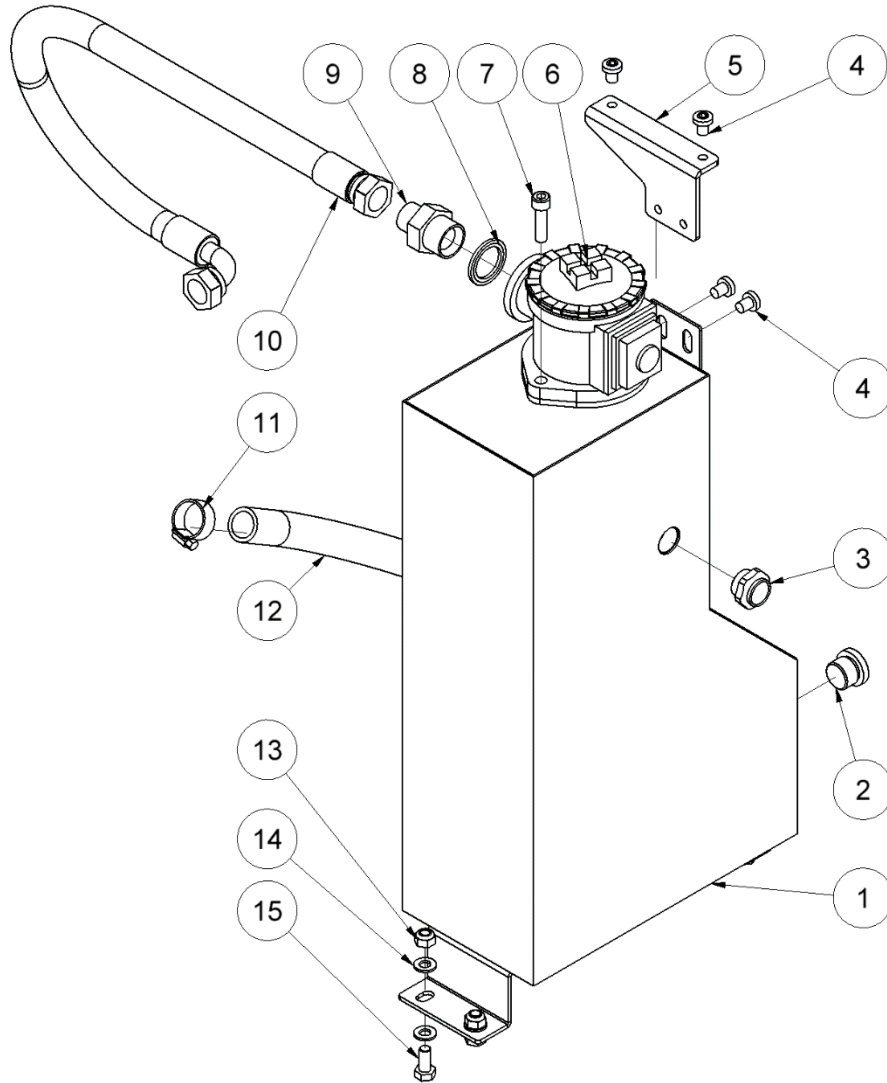

HPP18E FLEX spare part list

From serial number 12924

Fig. 3

Pos.	Part No.	Description	Pcs.
1	7421063	Fitting 1/2"x1/2" BSP	4
5	7621606	Retaining ring A17	1
6	7521609	O-ring 17x2mm	1
11	8221731	Valve block	1
12	7621050	Roll pin Ø5x14mm	3
13	7621037	Pipe plug 1/8" <i>Loctite 542</i>	3
14	7621044	Screw M8x16	4
15	7521608	O-ring 13x2mm	1
16	7621607	Retaining ring AV17	1
17	8221605	Spool	1
18	7721094	Lever ON/OFF <i>Loctite 243</i>	1
19	7521072	Seal ring 1/2"	6
26	7421587	Pressure relief valve <i>40 Nm</i>	1
28	7621323	Threaded plug 1/8" w/ seal	1
29	7401142	Q.R coupling 1/2" female	1
30	7401141	Q.R coupling 1/2" male	1
31	7421733	Check valve	1
32	7421734	Hose fitting 3/8"x1/8" <i>Loctite 542</i>	1
33	7421735	Hose fitting 3/8"x1/2" <i>Loctite 542</i>	1
34	7421740	Hose clip 3/8"	2
35	9021739	Hose 3/8"	1
-	2121660	Valve Block complete	1

HPP18E FLEX spare part list

From serial number 12924

Fig. 4

Pos.	Part No.	Description	Pcs.
1	8223342	Hydraulic oil tank HPP18	1
2	7621075	Threaded plug 1/2" w/ seal	1
3	7721099	Sight glass 1/2" w/ seal	1
4	7621042	Screw M8x10	4
5	8223343	Tank mount bracket	1
6	8421092	Filter arrangement complete	1
7	7621045	Screw M8x30 <i>Loctite 243</i>	2
8	7521118	Seal ring 3/4"	1
9	7421582	Fitting 1/2"x3/4"	1
10	8723397	Cooler pressure hose	1
11	7421082	Hose clip 3/4"	2
12	9021769	Suction hose 3/4"	1
13	7621010	Nut M8	4
14	7621171	Washer M8	8
15	7623004	Screw M8x18	4