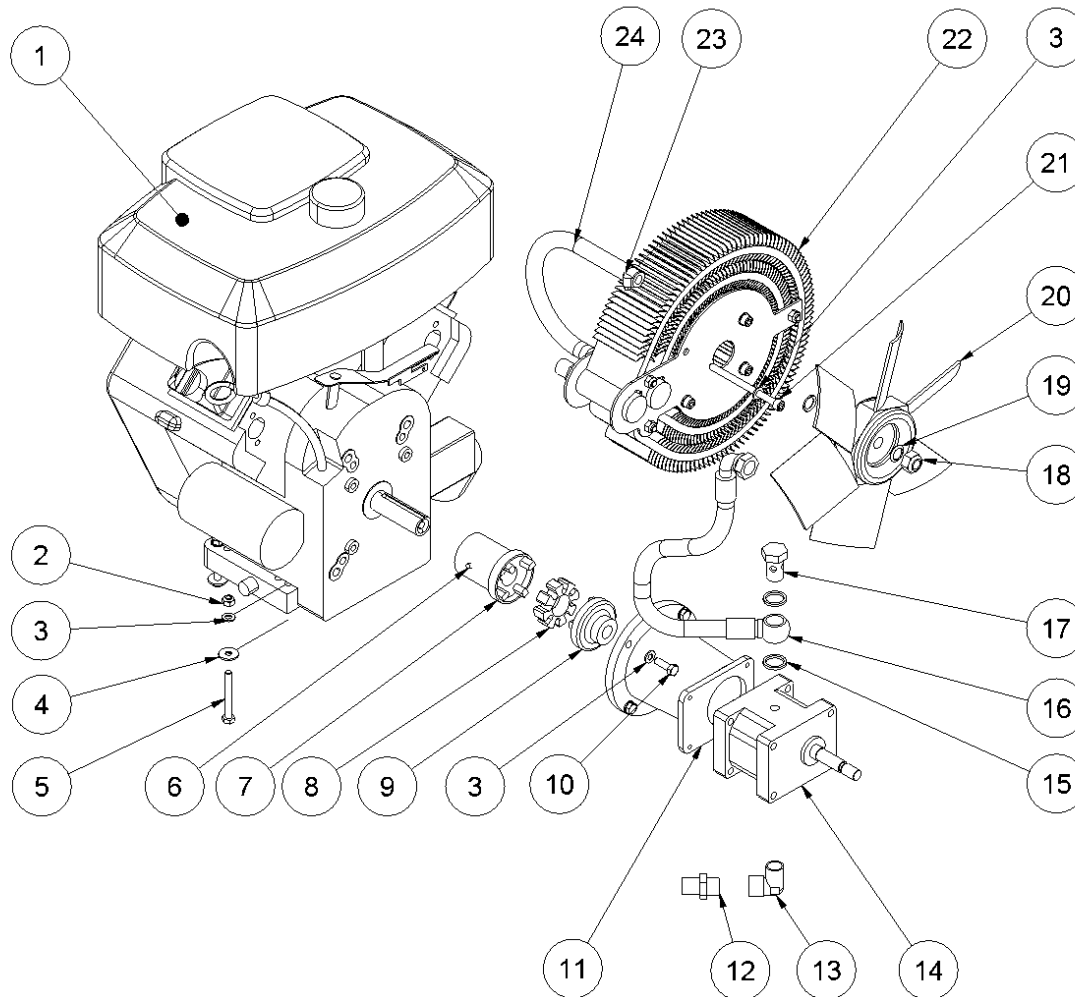

HPP18V Powerpack Spare Parts List

From serial number 1101-1228

Fig. 1

Pos.	Part No.	Description	Pcs.
1	8221186	Chassis complete HPP18	1
2	7621100	Washer 25/35/1 mm	2
3	7721139	Wheel HPP13/18	2
4	7621098	Lock ring AS25x2	2
5	7721140	Wheel cover	2
6	7721125	Socket plug	4
7	9021564	Cable red w/cable terminal	1
8	9021565	Cable black w/cable terminal	1
9	7721196	Cover (battery)	1
10	-	Screw (incl. in 7321194)	2
11	-	Washer (incl. in 7321194)	2
12	-	Nut (incl. in 7321194)	2
13	7321194	Battery 12V/17Amp	1
14	7721198	Rubber strap	1
15	7721195	Cover (battery)	1
16	8221187	Side cover set HPP18	1
17	7621010	Nut M8	2
18	8721095	Rubber foot	1
19	7621046	Screw M8x35	2
20	7621042	Screw M8x10	14
21	9021563	Rubber band	1
22	7721197	Bolt	2
23	8221313	Handle HPP18	2
24	7721199	Rubber handle	2

HPP18V Powerpack Spare Parts List

From serial number 1101-1228

Fig. 2

Pos.	Part No.	Description	Pcs.
1	7321057	Engine 18 HP Vanguard	1
2	7621010	Nut M8	7
3	7621171	Washer M8	11
4	7621035	Washer M8	4
5	7621048	Screw M8x65	4
6	7621032	Set screw M6x8	1
7	7421066	Coupling engine part	1
8	7421083	Rubber coupling	1
9	7421067	Coupling pump	1
10	7621038	Screw 5/16" UNFx25	4
11	7421068	Coupling housing	1
12	7421080	Hose fitting 3/4"x1/2"	1
13	7421060	Angle nipple	1
14	7421016	Pump 12.5 ccm	1
15	7521072	Seal ring 1/2"	2
16	8721312	1/2" hose 550 mm	1
17	7421062	Banjo bolt 1/2"	1
18	7621111	Nut M14x1.5	1
19	7621117	Spring washer M14	2
20	8321561	Fan ø280-6	1
21	7621043	Screw M8x110	4
22	2121566	Cooler complete HPP18V/18E	1
23	7421081	Hose clip 1/2"	2
24	8721069	1/2" hose 330 mm	1