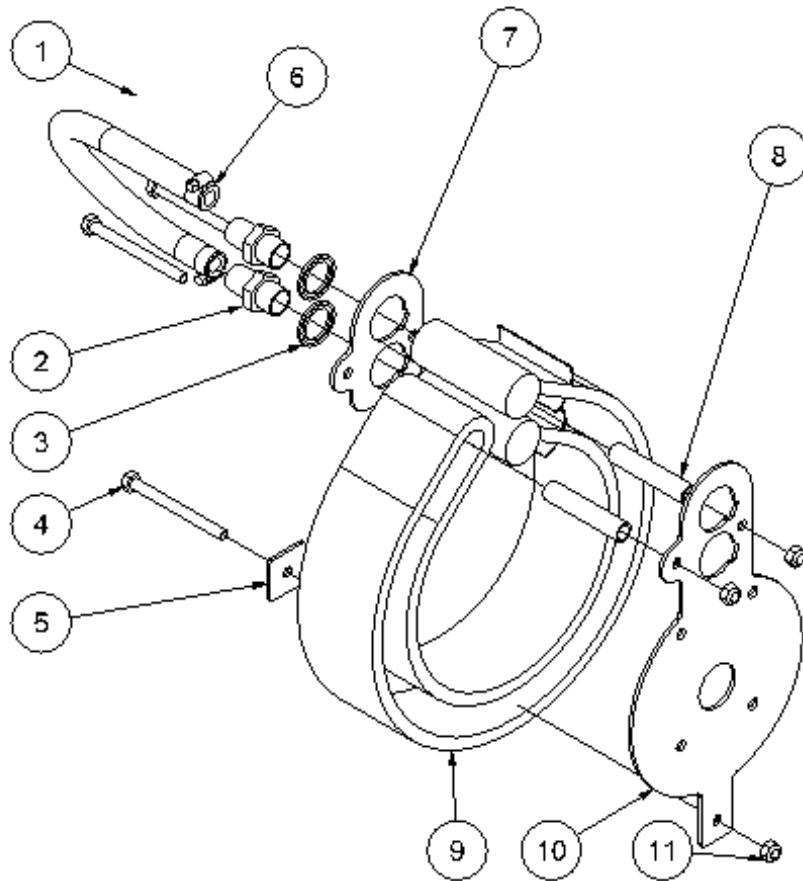

HPP18V Powerpack Spare Parts List

From serial number 1101-1228

Fig. 3

Pos.	Part No.	Description	Pcs.
1	7421063	Fitting 1/2"x1/2" BSP	4
2	7421060	Angle nipple	1
3	7521072	Seal ring 1/2"	6
4	8221033	Valve block	1
5	7421056	Pressure relief valve 50-220 bar	1
6	7621036	Socket plug R1/4x1/2 conical	1
7	7621096	Lock ring A15 stainless	1
8	7521134	O-ring 15x2 mm 90 nbr	1
9	7621037	Socket plug R1/8x3/8 conical	2
10	7621050	Roll pin ø5x14	3
13	7621323	Socket plug R 1/8" w/seal	1
14	7401142	Q.R. coupling 1/2" BSP female	1
15	8221085	Spool	1
16	7721094	Lever ON/OFF	1
17	7521135	O-ring 11x2 mm 90 nbr	1
18	7621097	Lock ring AV15	1
19	7401141	Q.R. coupling 1/2" BSP male	1
-	2121557	Valve block complete HPP18V	1

HPP18V Powerpack Spare Parts List

From serial number 1101-1228

www.kw-hydraulik.de info@kw-hydraulik.de +49 3675 421980

Fig. 4

Pos.	Part No.	Description	Pcs.
1	8721309	1/2" hose 660 mm	1
2	7421081	Hose clip 1/2"	2
3	7421079	Hose fitting 1/2"x3/4"	1
4	7521118	Seal ring 3/4"	1
5	9421189	Filter cover	1
6	9421188	Seal kit return filter	1
7	7621045	Screw M8x30	2
8	9421190	Filter cartridge	1
9	8421092	Filter complete <i>Pos. 5, 6, 8, 12, 13</i>	1
11	8221325	Hydraulic tank HPP18	1
12	9421191	Ventilation filter	1
13	9421192	Cover f/ventilation filter	1
14	7721099	Sight glass 1/2" w/seal	1
15	7621075	Socket plug R 1/2" w/seal	1
16	7621049	Screw M8x45	4
17	7621035	Washer M8	4
18	7621010	Nut M8	4
19	8721311	3/4" slange 1060 mm	1
20	7421082	Hose clip 3/4"	2
21	9421193	Filter spring	1

HPP18V Powerpack Spare Parts List

From serial number 1101-1228

Fig. 5

Pos.	Part No.	Description	Pcs.
1	8721309	1/2" hose 660 mm	1
2	7421079	Hose fitting 1/2"x3/4"	2
3	7521118	Seal ring 3/4"	2
4	7621047	Screw M8x90	3
5	8221121	Plate	1
6	7421081	Hose clip 1/2"	2
7	8221116	Plate	1
8	8221086	Distance pipe $\varnothing 12 \times 1.5$	2
9	8321562	Cooler $\varnothing 280-18$	1
10	8221112	Bracket for cooler	1
11	7621010	Nut M8	3
-	2121566	Cooler complete HPP18V/18E <i>Pos. 3-5, 7-11</i>	1