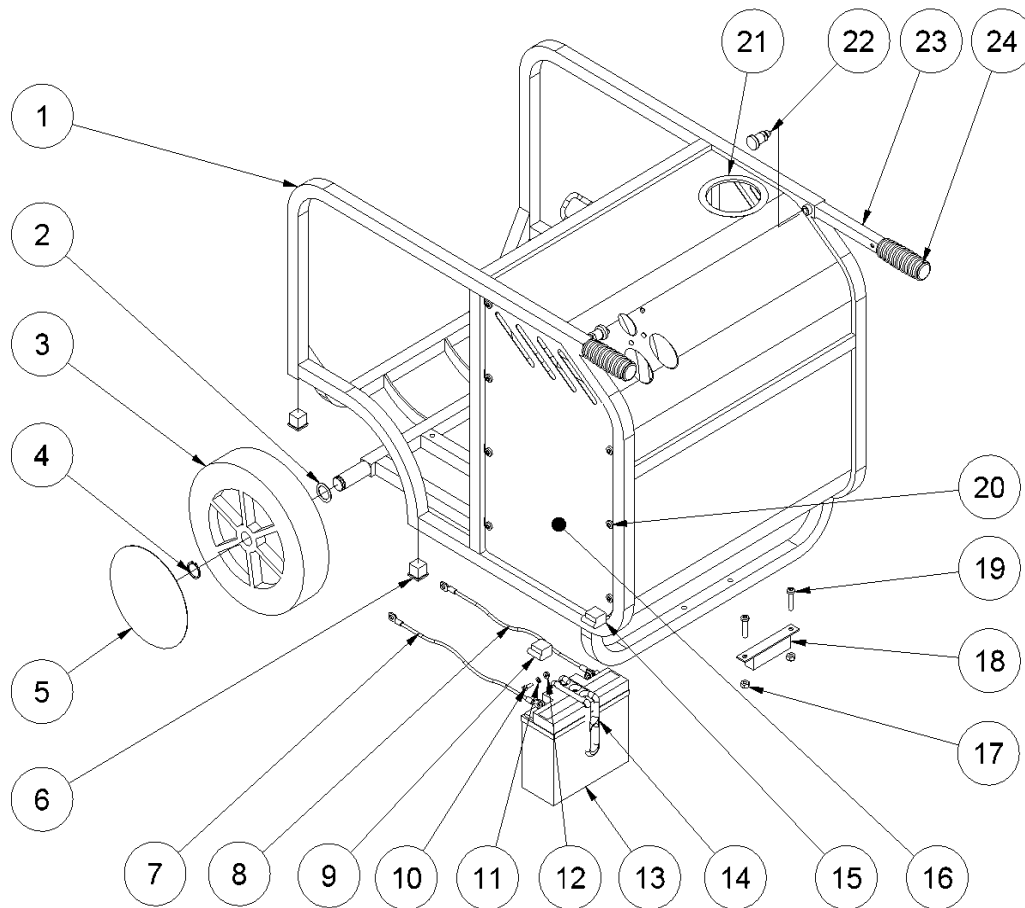

HPP18V Powerpack Spare Parts List

From serial number 1101-1228

Fig. 1

Pos.	Part No.	Description	Pcs.
1	8221186	Chassis complete HPP18	1
2	7621100	Washer 25/35/1 mm	2
3	7721139	Wheel HPP13/18	2
4	7621098	Lock ring AS25x2	2
5	7721140	Wheel cover	2
6	7721125	Socket plug	4
7	9021564	Cable red w/cable terminal	1
8	9021565	Cable black w/cable terminal	1
9	7721196	Cover (battery)	1
10	-	Screw (incl. in 7321194)	2
11	-	Washer (incl. in 7321194)	2
12	-	Nut (incl. in 7321194)	2
13	7321194	Battery 12V/17Amp	1
14	7721198	Rubber strap	1
15	7721195	Cover (battery)	1
16	8221187	Side cover set HPP18	1
17	7621010	Nut M8	2
18	8721095	Rubber foot	1
19	7621046	Screw M8x35	2
20	7621042	Screw M8x10	14
21	9021563	Rubber band	1
22	7721197	Bolt	2
23	8221313	Handle HPP18	2
24	7721199	Rubber handle	2

HPP18V Powerpack Spare Parts List

From serial number 1101-1228

Fig. 2

Pos.	Part No.	Description	Pcs.
1	7321057	Engine 18 HP Vanguard	1
2	7621010	Nut M8	7
3	7621171	Washer M8	11
4	7621035	Washer M8	4
5	7621048	Screw M8x65	4
6	7621032	Set screw M6x8	1
7	7421066	Coupling engine part	1
8	7421083	Rubber coupling	1
9	7421067	Coupling pump	1
10	7621038	Screw 5/16" UNFx25	4
11	7421068	Coupling housing	1
12	7421080	Hose fitting 3/4"x1/2"	1
13	7421060	Angle nipple	1
14	7421016	Pump 12.5 ccm	1
15	7521072	Seal ring 1/2"	2
16	8721312	1/2" hose 550 mm	1
17	7421062	Banjo bolt 1/2"	1
18	7621111	Nut M14x1.5	1
19	7621117	Spring washer M14	2
20	8321561	Fan ø280-6	1
21	7621043	Screw M8x110	4
22	2121566	Cooler complete HPP18V/18E	1
23	7421081	Hose clip 1/2"	2
24	8721069	1/2" hose 330 mm	1