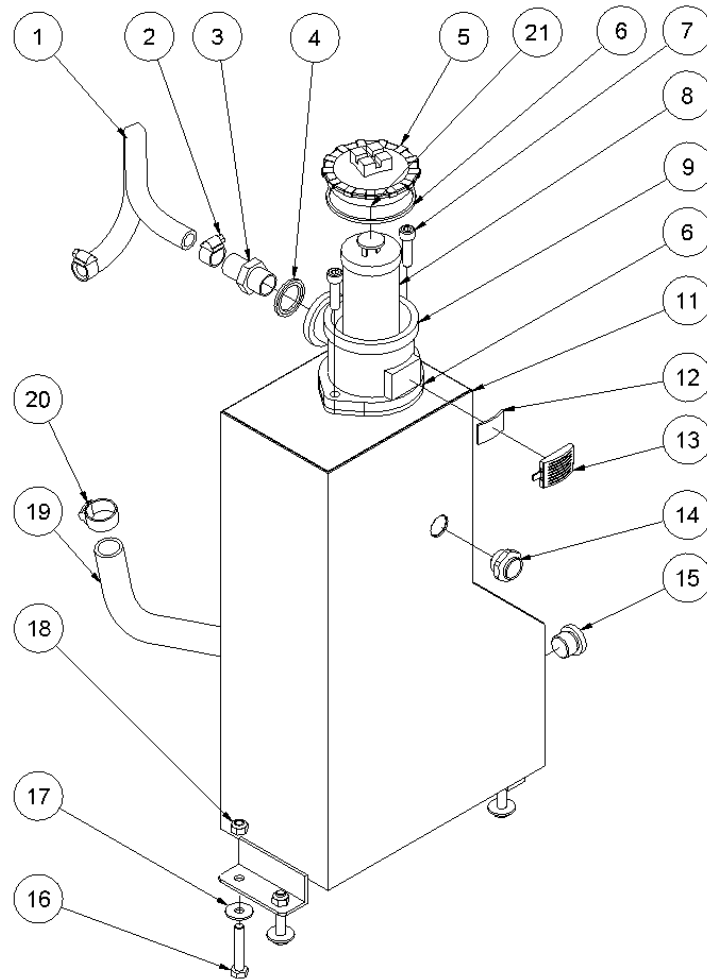

Pos.	Part No.	Description	Pcs.
1	8721309	1/2" hose 660 mm	1
2	7421081	Hose clip 1/2"	2
3	7421079	Hose fitting 1/2"x3/4"	1
4	7521118	Seal ring 3/4"	1
5	9421189	Filter cover	1
6	9421188	Seal kit return filter	1
7	7621045	Screw M8x30	2
8	9421190	Filter cartridge	1
9	8421092	Filter complete <i>Pos. 5, 6, 8, 12, 13</i>	1
11	8221325	Hydraulic tank HPP18	1
12	9421191	Ventilation filter	1
13	9421192	Cover f/ventilation filter	1
14	7721099	Sight glass 1/2" w/seal	1
15	7621075	Socket plug R 1/2" w/seal	1
16	7621049	Screw M8x45	4
17	7621035	Washer M8	4
18	7621010	Nut M8	4
19	8721311	3/4" slange 1060 mm	1
20	7421082	Hose clip 3/4"	2
21	9421193	Filter spring	1