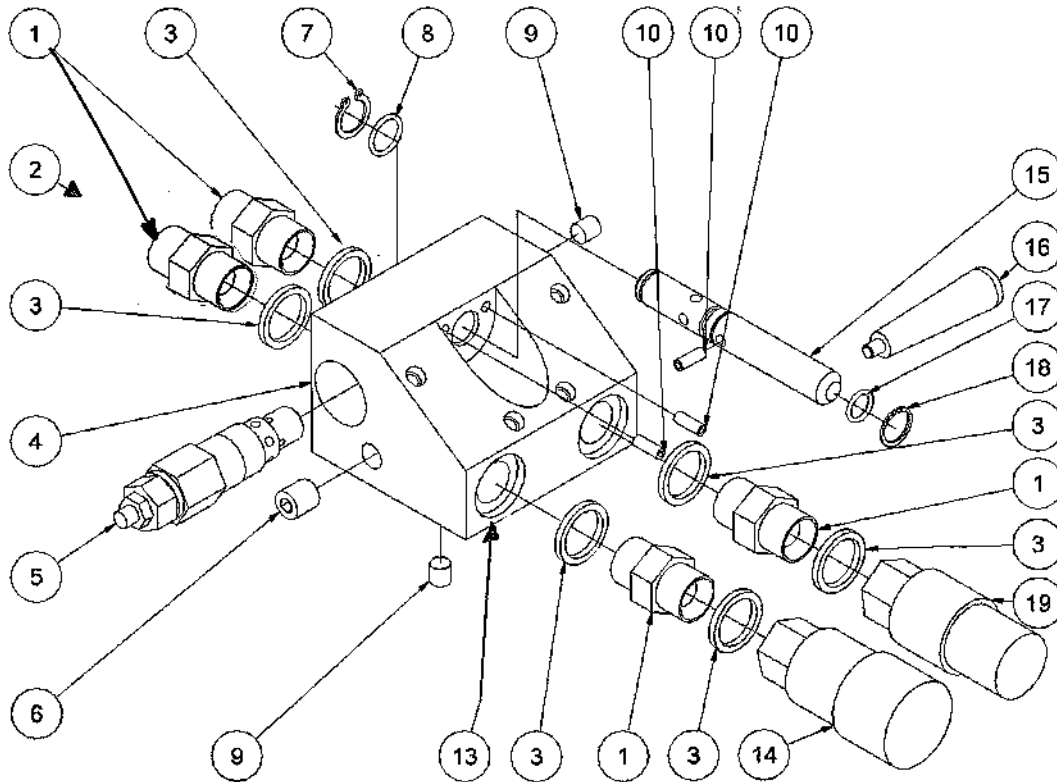

HPP18V Powerpack Spare Parts List

From serial number 1101-1228

Fig. 2

Pos.	Part No.	Description	Pcs.
1	7321057	Engine 18 HP Vanguard	1
2	7621010	Nut M8	7
3	7621171	Washer M8	11
4	7621035	Washer M8	4
5	7621048	Screw M8x65	4
6	7621032	Set screw M6x8	1
7	7421066	Coupling engine part	1
8	7421083	Rubber coupling	1
9	7421067	Coupling pump	1
10	7621038	Screw 5/16" UNFx25	4
11	7421068	Coupling housing	1
12	7421080	Hose fitting 3/4"x1/2"	1
13	7421060	Angle nipple	1
14	7421016	Pump 12.5 ccm	1
15	7521072	Seal ring 1/2"	2
16	8721312	1/2" hose 550 mm	1
17	7421062	Banjo bolt 1/2"	1
18	7621111	Nut M14x1.5	1
19	7621117	Spring washer M14	2
20	8321561	Fan ø280-6	1
21	7621043	Screw M8x110	4
22	2121566	Cooler complete HPP18V/18E	1
23	7421081	Hose clip 1/2"	2
24	8721069	1/2" hose 330 mm	1

HPP18V Powerpack Spare Parts List

From serial number 1101-1228

Fig. 3

Pos.	Part No.	Description	Pcs.
1	7421063	Fitting 1/2"x1/2" BSP	4
2	7421060	Angle nipple	1
3	7521072	Seal ring 1/2"	6
4	8221033	Valve block	1
5	7421056	Pressure relief valve 50-220 bar	1
6	7621036	Socket plug R1/4x1/2 conical	1
7	7621096	Lock ring A15 stainless	1
8	7521134	O-ring 15x2 mm 90 nbr	1
9	7621037	Socket plug R1/8x3/8 conical	2
10	7621050	Roll pin ø5x14	3
13	7621323	Socket plug R 1/8" w/seal	1
14	7401142	Q.R. coupling 1/2" BSP female	1
15	8221085	Spool	1
16	7721094	Lever ON/OFF	1
17	7521135	O-ring 11x2 mm 90 nbr	1
18	7621097	Lock ring AV15	1
19	7401141	Q.R. coupling 1/2" BSP male	1
-	2121557	Valve block complete HPP18V	1