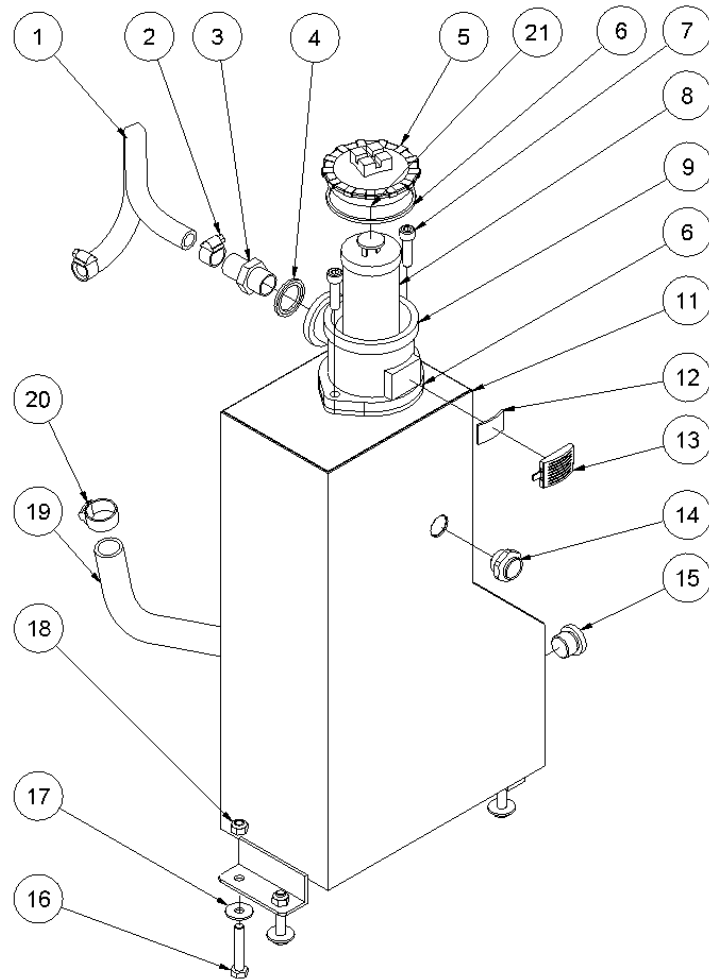

HPP18V Powerpack Spare Parts List

From serial number 1229-1442

Fig. 3

Pos.	Part No.	Description	Pcs.
1	7421063	Nipple 1/2"x1/2" BSP	4
2	7421060	Angle nipple	1
3	7521072	Seal ring 1/2"	6
4	8221033	Valve block	1
5	7421587	Pressure relief valve	1
6	7621036	Socket plug R1/4x1/2 conical	1
7	7621096	Lock ring A15 stainless	1
8	7521134	O-ring 15x2 mm 90 nbr	1
9	7621037	Socket plug R1/8x3/8 conical	2
10	7621050	Roll pin ø5x14	3
13	7621323	Socket plug 1/8" w/seal	1
14	7401142	Q.R. coupling 1/2" BSP female	1
15	8221085	Spool	1
16	7721094	Lever ON/OFF	1
17	7521135	O-ring 11x2 mm 90 nbr	1
18	7621097	Lock ring AV15	1
19	7401141	Q.R. coupling 1/2" BSP male	1
-	2121557	Valve block complete HPP18V	1

HPP18V Powerpack Spare Parts List

From serial number 1229-1442

www.kw-hydraulik.de info@kw-hydraulik.de +49 3675 421980

Fig. 4

Pos.	Part No.	Description	Pcs.
1	8721309	1/2" hose 660 mm	1
2	7421081	Hose clip 1/2"	2
3	7421079	Hose fitting 1/2"x3/4"	1
4	7521118	Seal ring 3/4"	1
5	9421189	Filter cover	1
6	9421188	Seal kit return filter	1
7	7621045	Screw M8x30	2
8	9421190	Filter cartridge	1
9	8421092	Filter complete <i>Pos. 5, 6, 8, 12, 13</i>	1
11	8221325	Hydraulic tank HPP18	1
12	9421191	Ventilation filter	1
13	9421192	Cover f/ventilation filter	1
14	7721099	Sight glass 1/2" w/seal	1
15	7621075	Socket plug R 1/2" w/seal	1
16	7621049	Screw M8x45	4
17	7621035	Washer M8	4
18	7621010	Nut M8	4
19	8721311	3/4" slange 1060 mm	1
20	7421082	Hose clip 3/4"	2
21	9421193	Filter spring	1

HPP18V Powerpack Spare Parts List

From serial number 1229-1442

Fig. 5

Pos.	Part No.	Description	Pcs.
1	8721584	Cooler hose	1
2	7621047	Screw M8x90	3
3	7421582	Nipple 1/2"x3/4"	2
4	8221121	Plate	1
5	8321093	Cooler \varnothing 280-12	1
6	8221112	Bracket for cooler	1
7	7521118	Seal ring 3/4"	2
8	8221116	Plate	1
9	8221086	Distance pipe \varnothing 12x1.5	1
10	7621010	Nut M8	3
-	2121566	Cooler complete HPP18V/18E <i>Pos. 3-5, 7-11</i>	1