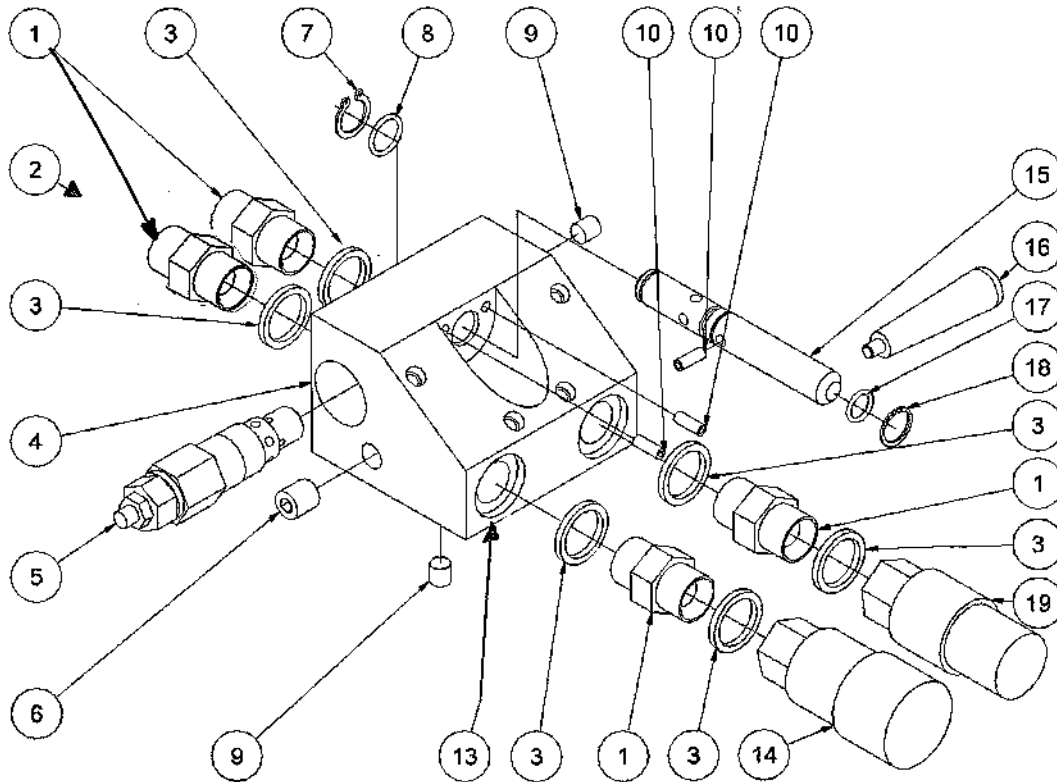

HPP18V Powerpack Spare Parts List

From serial number 1229-1442

Fig. 2

www.kw-hydraulik.de info@kw-hydraulik.de +49 3675 421980

Pos.	Part No.	Description	Pcs.
1	7321057	Engine 18 HP Vanguard	1
2	7621010	Nut M8	7
3	7621171	Washer M8	11
4	7621035	Washer M8	4
5	7621048	Screw M8x65	4
6	7621032	Set screw M6x8	1
7	7421066	Coupling engine part	1
8	7421083	Rubber coupling	1
9	7421067	Coupling pump	1
10	7621038	Screw 5/16" UNFx25	4
11	7421068	Coupling housing	1
12	7421080	Hose fitting 3/4"x1/2"	1
13	7421060	Angle nipple	1
14	7421016	Pump 12.5 ccm	1
15	7521072	Seal ring 1/2"	2
16	8721312	1/2" hose 550 mm	1
17	7421062	Banjo bolt 1/2"	1
18	7621111	Nut M14x1.5	1
19	7621117	Spring washer M14	2
20	8321561	Fan ø280-6	1
21	7621043	Screw M8x110	4
22	2121566	Cooler complete HPP18V/18E	1
23	7421081	Hose clip 1/2"	2
24	8721069	1/2" hose 330 mm	1

HPP18V Powerpack Spare Parts List

From serial number 1229-1442

Fig. 3

Pos.	Part No.	Description	Pcs.
1	7421063	Nipple 1/2"x1/2" BSP	4
2	7421060	Angle nipple	1
3	7521072	Seal ring 1/2"	6
4	8221033	Valve block	1
5	7421587	Pressure relief valve	1
6	7621036	Socket plug R1/4x1/2 conical	1
7	7621096	Lock ring A15 stainless	1
8	7521134	O-ring 15x2 mm 90 nbr	1
9	7621037	Socket plug R1/8x3/8 conical	2
10	7621050	Roll pin ø5x14	3
13	7621323	Socket plug 1/8" w/seal	1
14	7401142	Q.R. coupling 1/2" BSP female	1
15	8221085	Spool	1
16	7721094	Lever ON/OFF	1
17	7521135	O-ring 11x2 mm 90 nbr	1
18	7621097	Lock ring AV15	1
19	7401141	Q.R. coupling 1/2" BSP male	1
-	2121557	Valve block complete HPP18V	1