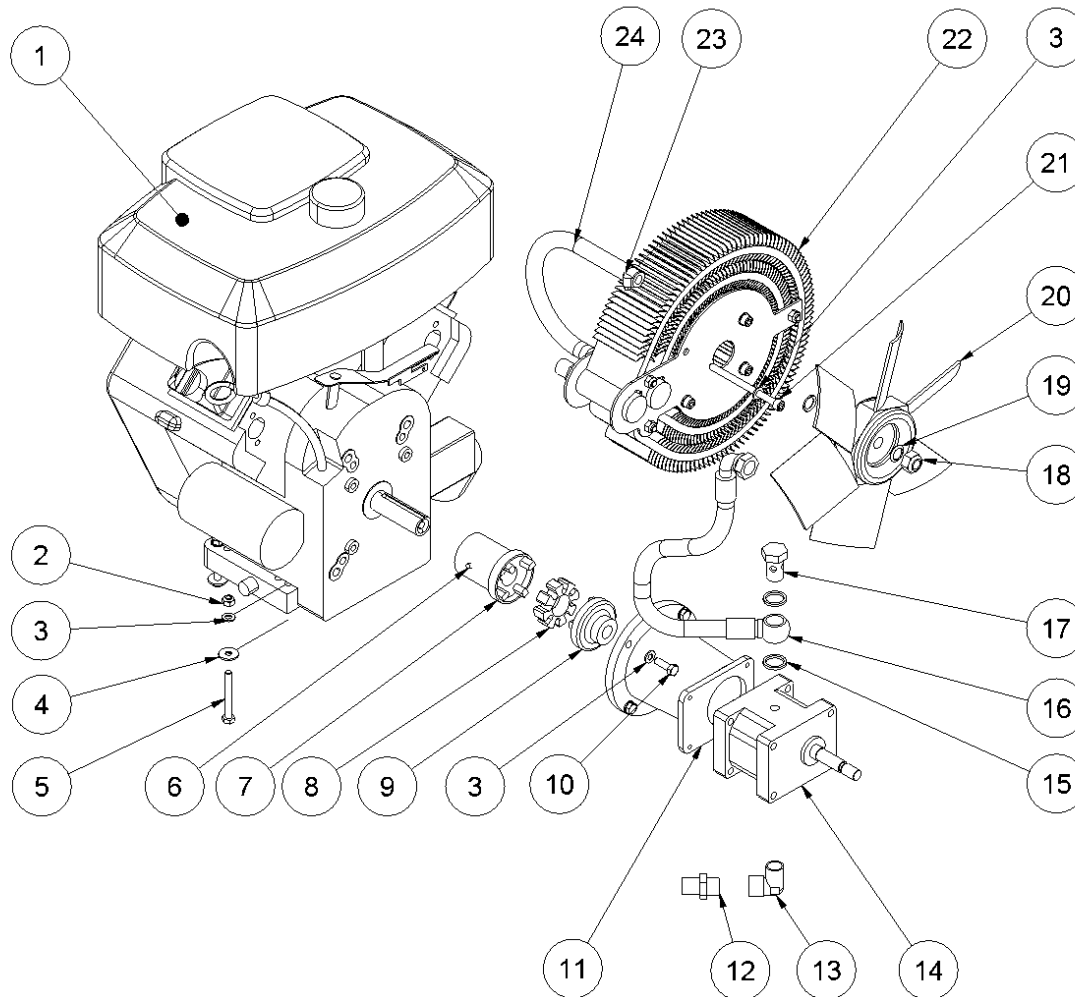

HPP18V Powerpack Spare Parts List

From serial number 1229-1442

Fig. 1

Pos.	Part No.	Description	Pcs.
1	8221186	Chassis complete HPP18	1
2	7621100	Washer 25/35/1 mm	2
3	7721139	Wheel HPP13/18	2
4	7621098	Lock ring AS25x2	2
5	7721140	Wheel cover	2
6	7721125	Socket plug	4
7	9021564	Cable red w/cable terminal	1
8	9021565	Cable black w/cable terminal	1
9	7721196	Cover (battery)	1
10	-	Screw (incl. in 7321194)	2
11	-	Washer (incl. in 7321194)	2
12	-	Nut (incl. in 7321194)	2
13	7321194	Battery 12V/17Amp	1
14	7721198	Rubber strap	1
15	7721195	Cover (battery)	1
16	8221187	Side cover set HPP18	1
17	7621010	Nut M8	2
18	8721095	Rubber foot	1
19	7621046	Screw M8x35	2
20	7621042	Screw M8x10	14
21	9021563	Rubber band	1
22	7721197	Bolt	2
23	8221313	Handle HPP18	2
24	7721199	Rubber handle	2

HPP18V Powerpack Spare Parts List

From serial number 1229-1442

Fig. 2

www.kw-hydraulik.de info@kw-hydraulik.de +49 3675 421980

Pos.	Part No.	Description	Pcs.
1	7321057	Engine 18 HP Vanguard	1
2	7621010	Nut M8	7
3	7621171	Washer M8	11
4	7621035	Washer M8	4
5	7621048	Screw M8x65	4
6	7621032	Set screw M6x8	1
7	7421066	Coupling engine part	1
8	7421083	Rubber coupling	1
9	7421067	Coupling pump	1
10	7621038	Screw 5/16" UNFx25	4
11	7421068	Coupling housing	1
12	7421080	Hose fitting 3/4"x1/2"	1
13	7421060	Angle nipple	1
14	7421016	Pump 12.5 ccm	1
15	7521072	Seal ring 1/2"	2
16	8721312	1/2" hose 550 mm	1
17	7421062	Banjo bolt 1/2"	1
18	7621111	Nut M14x1.5	1
19	7621117	Spring washer M14	2
20	8321561	Fan ø280-6	1
21	7621043	Screw M8x110	4
22	2121566	Cooler complete HPP18V/18E	1
23	7421081	Hose clip 1/2"	2
24	8721069	1/2" hose 330 mm	1