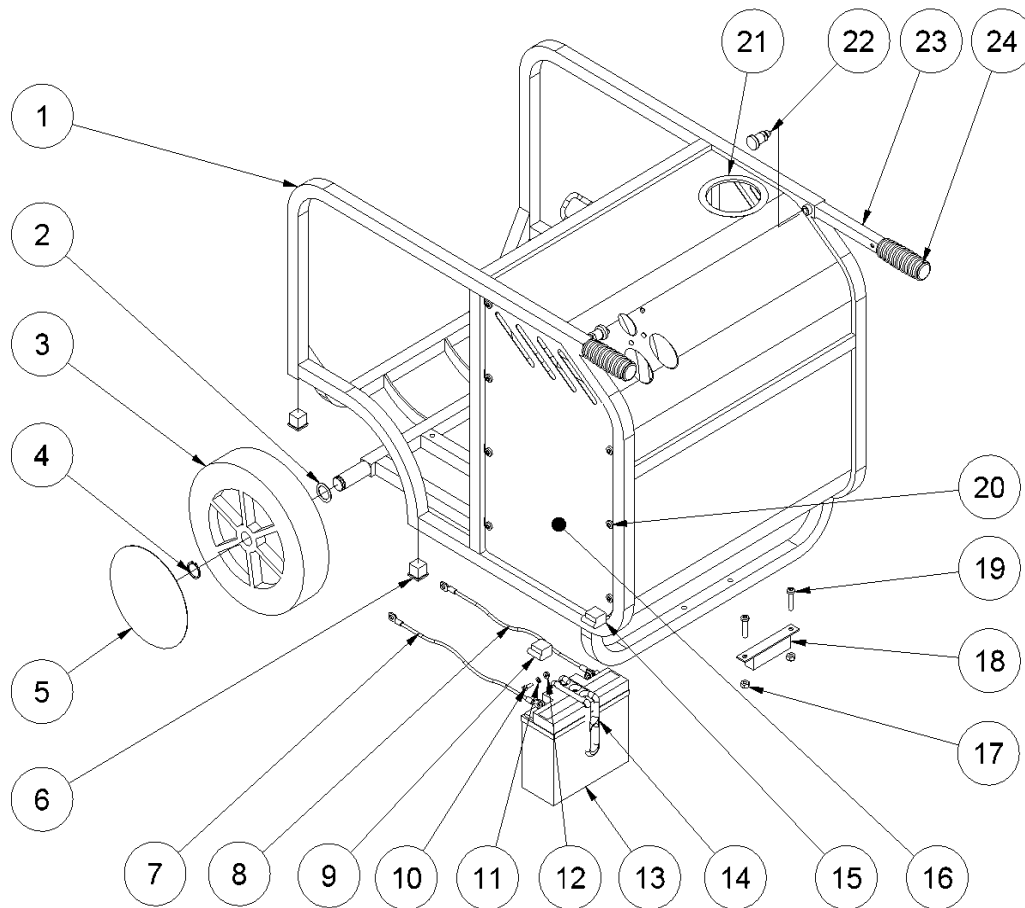

HPP18V Powerpack Spare Parts List

From serial number 1229-1442

Fig. 1

Pos.	Part No.	Description	Pcs.
1	8221186	Chassis complete HPP18	1
2	7621100	Washer 25/35/1 mm	2
3	7721139	Wheel HPP13/18	2
4	7621098	Lock ring AS25x2	2
5	7721140	Wheel cover	2
6	7721125	Socket plug	4
7	9021564	Cable red w/cable terminal	1
8	9021565	Cable black w/cable terminal	1
9	7721196	Cover (battery)	1
10	-	Screw (incl. in 7321194)	2
11	-	Washer (incl. in 7321194)	2
12	-	Nut (incl. in 7321194)	2
13	7321194	Battery 12V/17Amp	1
14	7721198	Rubber strap	1
15	7721195	Cover (battery)	1
16	8221187	Side cover set HPP18	1
17	7621010	Nut M8	2
18	8721095	Rubber foot	1
19	7621046	Screw M8x35	2
20	7621042	Screw M8x10	14
21	9021563	Rubber band	1
22	7721197	Bolt	2
23	8221313	Handle HPP18	2
24	7721199	Rubber handle	2

HPP18V Powerpack Spare Parts List

From serial number 1229-1442

Fig. 3

Pos.	Part No.	Description	Pcs.
1	7421063	Nipple 1/2"x1/2" BSP	4
2	7421060	Angle nipple	1
3	7521072	Seal ring 1/2"	6
4	8221033	Valve block	1
5	7421587	Pressure relief valve	1
6	7621036	Socket plug R1/4x1/2 conical	1
7	7621096	Lock ring A15 stainless	1
8	7521134	O-ring 15x2 mm 90 nbr	1
9	7621037	Socket plug R1/8x3/8 conical	2
10	7621050	Roll pin ø5x14	3
13	7621323	Socket plug 1/8" w/seal	1
14	7401142	Q.R. coupling 1/2" BSP female	1
15	8221085	Spool	1
16	7721094	Lever ON/OFF	1
17	7521135	O-ring 11x2 mm 90 nbr	1
18	7621097	Lock ring AV15	1
19	7401141	Q.R. coupling 1/2" BSP male	1
-	2121557	Valve block complete HPP18V	1