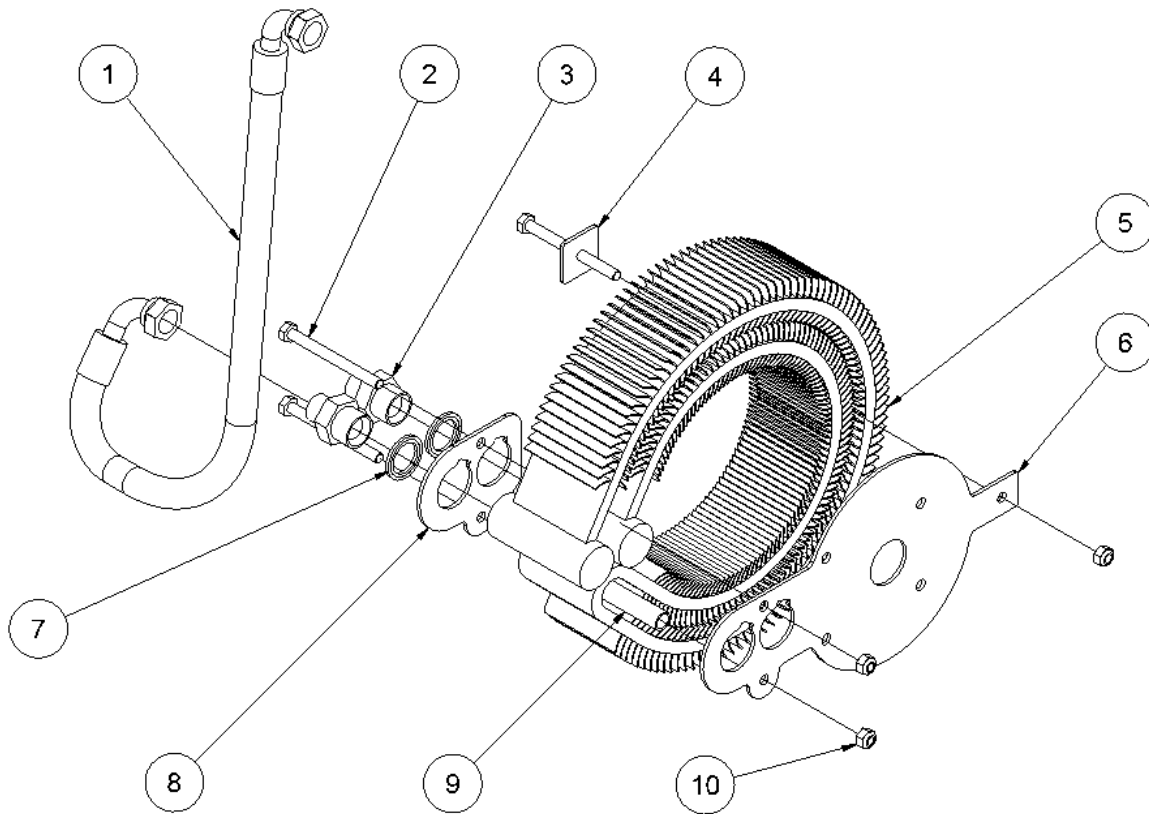

HPP18V Powerpack Spare Parts List

From serial number 1229-1442

Fig. 3

Pos.	Part No.	Description	Pcs.
1	7421063	Nipple 1/2"x1/2" BSP	4
2	7421060	Angle nipple	1
3	7521072	Seal ring 1/2"	6
4	8221033	Valve block	1
5	7421587	Pressure relief valve	1
6	7621036	Socket plug R1/4x1/2 conical	1
7	7621096	Lock ring A15 stainless	1
8	7521134	O-ring 15x2 mm 90 nbr	1
9	7621037	Socket plug R1/8x3/8 conical	2
10	7621050	Roll pin ø5x14	3
13	7621323	Socket plug 1/8" w/seal	1
14	7401142	Q.R. coupling 1/2" BSP female	1
15	8221085	Spool	1
16	7721094	Lever ON/OFF	1
17	7521135	O-ring 11x2 mm 90 nbr	1
18	7621097	Lock ring AV15	1
19	7401141	Q.R. coupling 1/2" BSP male	1
-	2121557	Valve block complete HPP18V	1

HPP18V Powerpack Spare Parts List

From serial number 1229-1442

www.kw-hydraulik.de info@kw-hydraulik.de +49 3675 421980

Fig. 4

Pos.	Part No.	Description	Pcs.
1	8721309	1/2" hose 660 mm	1
2	7421081	Hose clip 1/2"	2
3	7421079	Hose fitting 1/2"x3/4"	1
4	7521118	Seal ring 3/4"	1
5	9421189	Filter cover	1
6	9421188	Seal kit return filter	1
7	7621045	Screw M8x30	2
8	9421190	Filter cartridge	1
9	8421092	Filter complete <i>Pos. 5, 6, 8, 12, 13</i>	1
11	8221325	Hydraulic tank HPP18	1
12	9421191	Ventilation filter	1
13	9421192	Cover f/ventilation filter	1
14	7721099	Sight glass 1/2" w/seal	1
15	7621075	Socket plug R 1/2" w/seal	1
16	7621049	Screw M8x45	4
17	7621035	Washer M8	4
18	7621010	Nut M8	4
19	8721311	3/4" slange 1060 mm	1
20	7421082	Hose clip 3/4"	2
21	9421193	Filter spring	1

HPP18V Powerpack Spare Parts List

From serial number 1229-1442

Fig. 5

Pos.	Part No.	Description	Pcs.
1	8721584	Cooler hose	1
2	7621047	Screw M8x90	3
3	7421582	Nipple 1/2"x3/4"	2
4	8221121	Plate	1
5	8321093	Cooler \varnothing 280-12	1
6	8221112	Bracket for cooler	1
7	7521118	Seal ring 3/4"	2
8	8221116	Plate	1
9	8221086	Distance pipe \varnothing 12x1.5	1
10	7621010	Nut M8	3
-	2121566	Cooler complete HPP18V/18E <i>Pos. 3-5, 7-11</i>	1