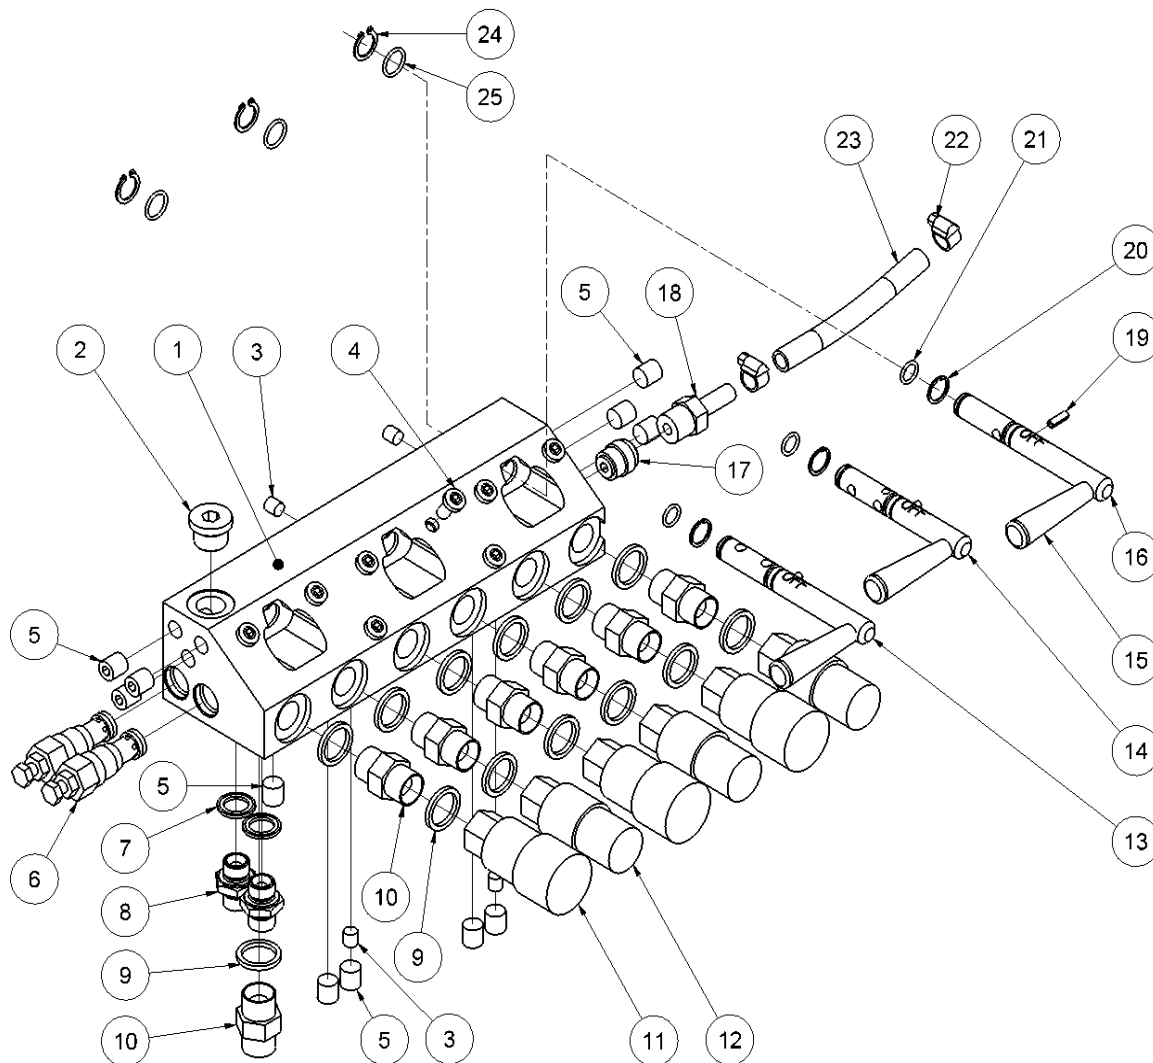

## From serial No. 2124-13727

Fig. 1

Pos.	Part No.	Description	Pcs.
1	8221945	Chassis complete MULTIFLEX	1
2	7621100	Shim ring 25/35/1 mm	2
3	7721139	Wheel HPP13/18	2
4	7621098	Retaining ring 25x2	2
5	7721140	Wheel cover	2
6	7721125	Tube plug 25x25	4
7	9021948	Cable red w/cable terminal	1
8	9021949	Cable black w/cable terminal	1
9	7721196	Cover (battery)	1
10	-	Screw (incl. in 7321194)	2
11	-	Washer (incl. in 7321194)	2
12	-	Nut (incl. in 7321194)	2
13	7321194	Battery 12V/17Amp	1
14	7721198	Rubber strap	1
15	7721195	Cover (battery)	1
16	8221187	Side cover set HPP18	1
17	7621010	Lock nut M8	2
18	8721095	Rubber foot	1
19	7621046	Screw M8x35	2
20	7621042	Screw M8x10	14
21	9021563	Rubber band	1
22	7721197	Bolt <i>Loctite 243</i>	2
23	9022430	Pull-out handle w/rubber grip	2
24	-	Rubber grip (incl. In 9022430)	-
25	7631395	Screw M8x14	1
26	7721950	Cover (battery)	1
27	9022055	Throttle control w/cable	1
28	9922053	Screw M5x18	2
29	9922054	Nut M5	2

## From serial No. 2124-13727

**Fig. 3**

Pos.	Part No.	Description	Pcs.
1	8221932	Valve block	1
2	7621075	Threaded plug 1/2" w/seal	1
3	7621037	Pipe plug 1/8" <i>Loctite 542</i>	4
4	7621044	Screw M8x16	8
5	7622357	Pipe plug 1/4" <i>Loctite 542</i>	11
6	7421587	Pressure relief valve <i>40 Nm</i>	2
7	7521017	Seal ring 3/8"	2
8	7421771	Fitting 3/8"x3/8"	2
9	7521072	Seal ring 1/2"	13
10	7421063	Fitting 1/2"x1/2" BSP	7
11	7401142	Q.R. coupling 1/2" BSP female	3
12	7401141	Q.R. coupling 1/2" BSP male	3
13	8221933	Spool A	1
14	8221934	Spool B	1
15	7721094	Lever ON/OFF <i>Loctite 243</i>	3
16	8221935	Spool C	1
17	7421733	Check valve	1
18	7421735	Hose fitting 3/8"x1/2" <i>Loctite 542</i>	1
19	7621050	Roll pin ø5x14	3
20	7621097	Retaining ring AV15	3
21	7521135	O-ring 11x2 mm	3
22	7421740	Hose clip 3/8"	2
23	9022052	Hose 3/8"	1
24	7621096	Retaining ring A15	3
25	7521134	O-ring 15x2 mm	3
-	2121971	Valve block complete MULTI FLEX	1