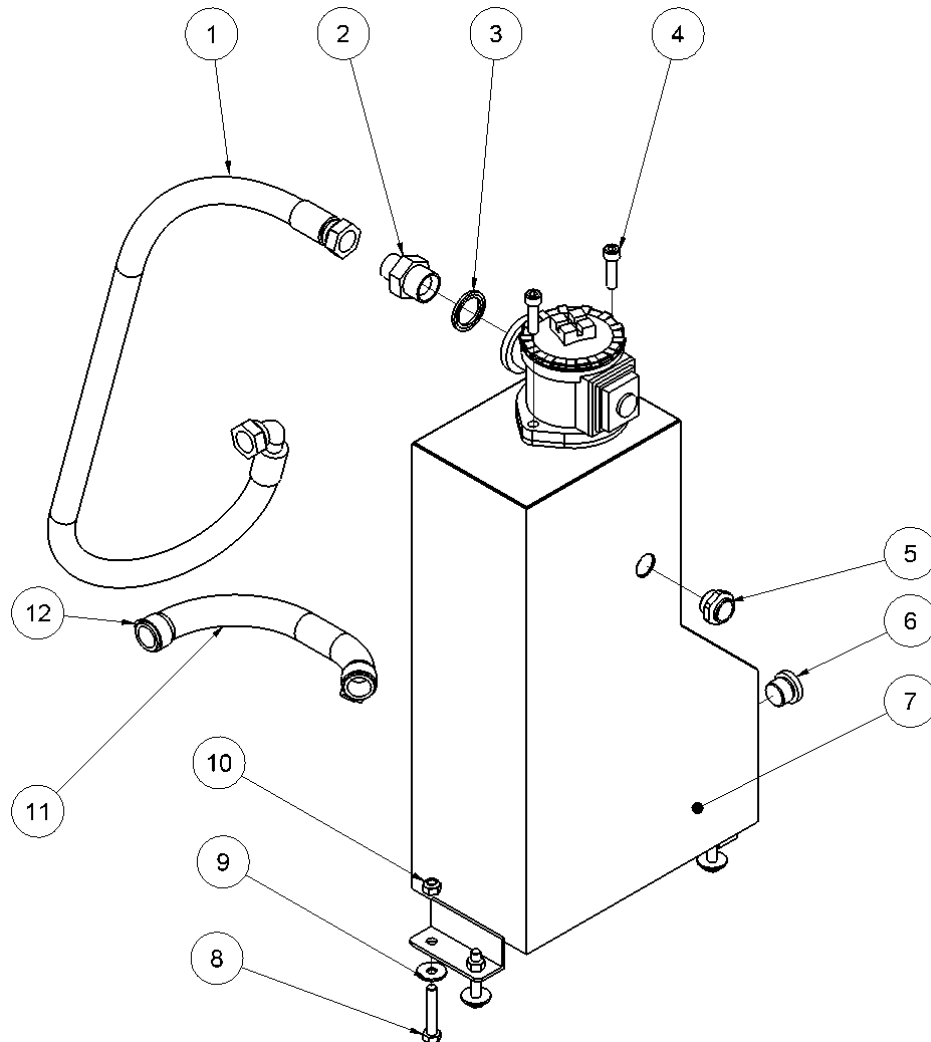

## From serial No. 2124-13727

**Fig. 3**

Pos.	Part No.	Description	Pcs.
1	8221932	Valve block	1
2	7621075	Threaded plug 1/2" w/seal	1
3	7621037	Pipe plug 1/8" <i>Loctite 542</i>	4
4	7621044	Screw M8x16	8
5	7622357	Pipe plug 1/4" <i>Loctite 542</i>	11
6	7421587	Pressure relief valve <i>40 Nm</i>	2
7	7521017	Seal ring 3/8"	2
8	7421771	Fitting 3/8"x3/8"	2
9	7521072	Seal ring 1/2"	13
10	7421063	Fitting 1/2"x1/2" BSP	7
11	7401142	Q.R. coupling 1/2" BSP female	3
12	7401141	Q.R. coupling 1/2" BSP male	3
13	8221933	Spool A	1
14	8221934	Spool B	1
15	7721094	Lever ON/OFF <i>Loctite 243</i>	3
16	8221935	Spool C	1
17	7421733	Check valve	1
18	7421735	Hose fitting 3/8"x1/2" <i>Loctite 542</i>	1
19	7621050	Roll pin ø5x14	3
20	7621097	Retaining ring AV15	3
21	7521135	O-ring 11x2 mm	3
22	7421740	Hose clip 3/8"	2
23	9022052	Hose 3/8"	1
24	7621096	Retaining ring A15	3
25	7521134	O-ring 15x2 mm	3
-	2121971	Valve block complete MULTI FLEX	1

## From serial No. 2124-13727

**Fig. 4**

Pos.	Part No.	Description	Pcs.
1	8721583	Cooler pressure hose	1
2	7421582	Fitting 1/2"x3/4"	1
3	7521118	Seal ring 3/4"	1
4	7621045	Screw M8x30	2
5	7721099	Sight glass 1/2" w/seal	1
6	7621075	Threaded plug 1/2" w/seal	1
7	8221325	Hydraulic tank HPP18	1
8	7621049	Screw M8x45	4
9	7621035	Washer M8	4
10	7621010	Lock nut M8	4
11	9021479	Suction hose	1
12	7421082	Hose clip 3/4"	2