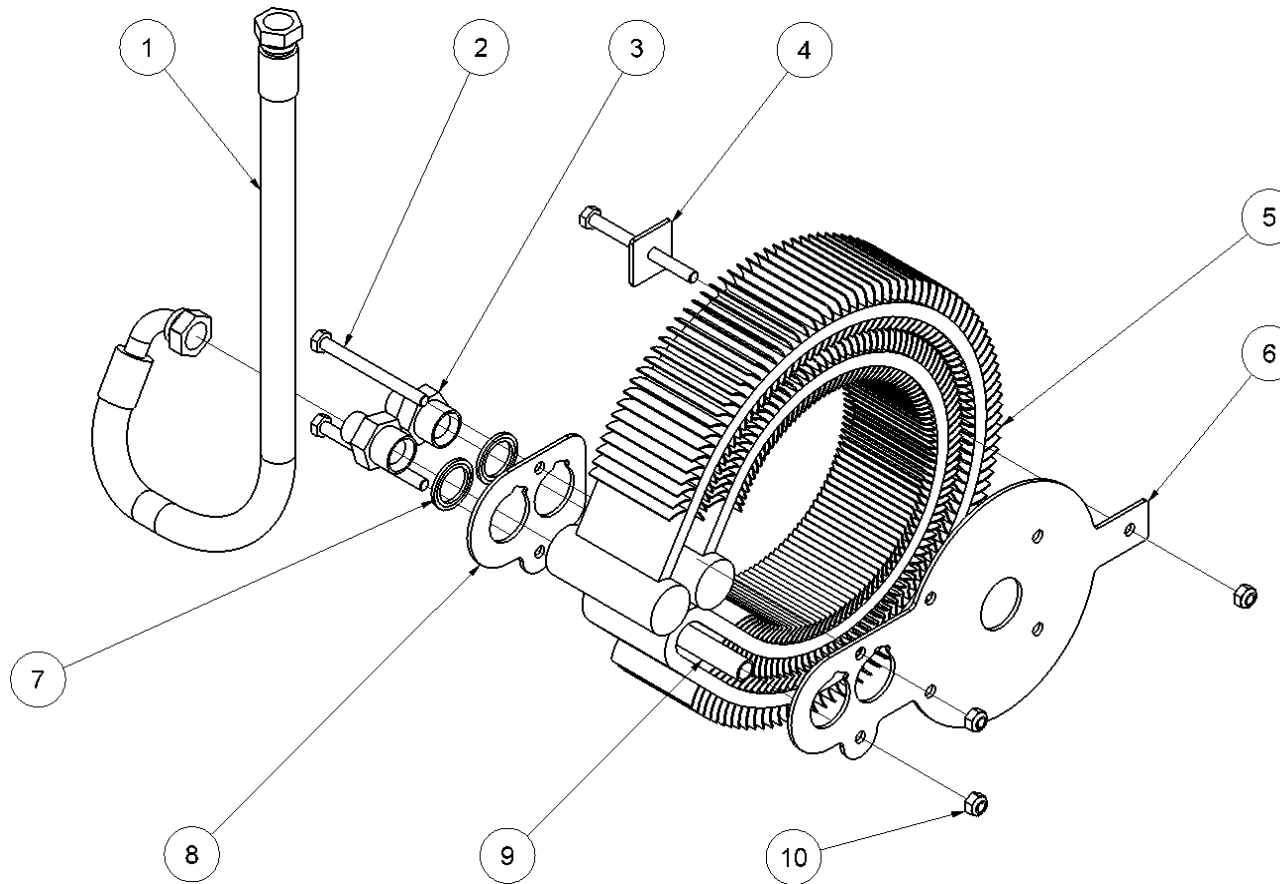

HPP18V MULTI FLEX spare parts list

From serial No. 2124-13727

Pos.	Part No.	Description	Pcs.
1	8721974	Cooler pressure hose	1
2	7621047	Screw M8x90	3
3	7421582	Fitting 1/2"x3/4" <i>Loctite 542</i>	2
4	8221121	Plate	1
5	8321093	Cooler $\varnothing$280-12	1
6	8221112	Bracket for cooler	1
7	7521118	Seal ring 3/4"	2
8	8221116	Plate	1
9	8221086	Distance pipe $\varnothing$12x1.5	1
10	7621010	Lock nut M8	3
-	2121103	Cooler complete <i>Pos. 2, 4, 5, 6, 8, 9, 10</i>	1