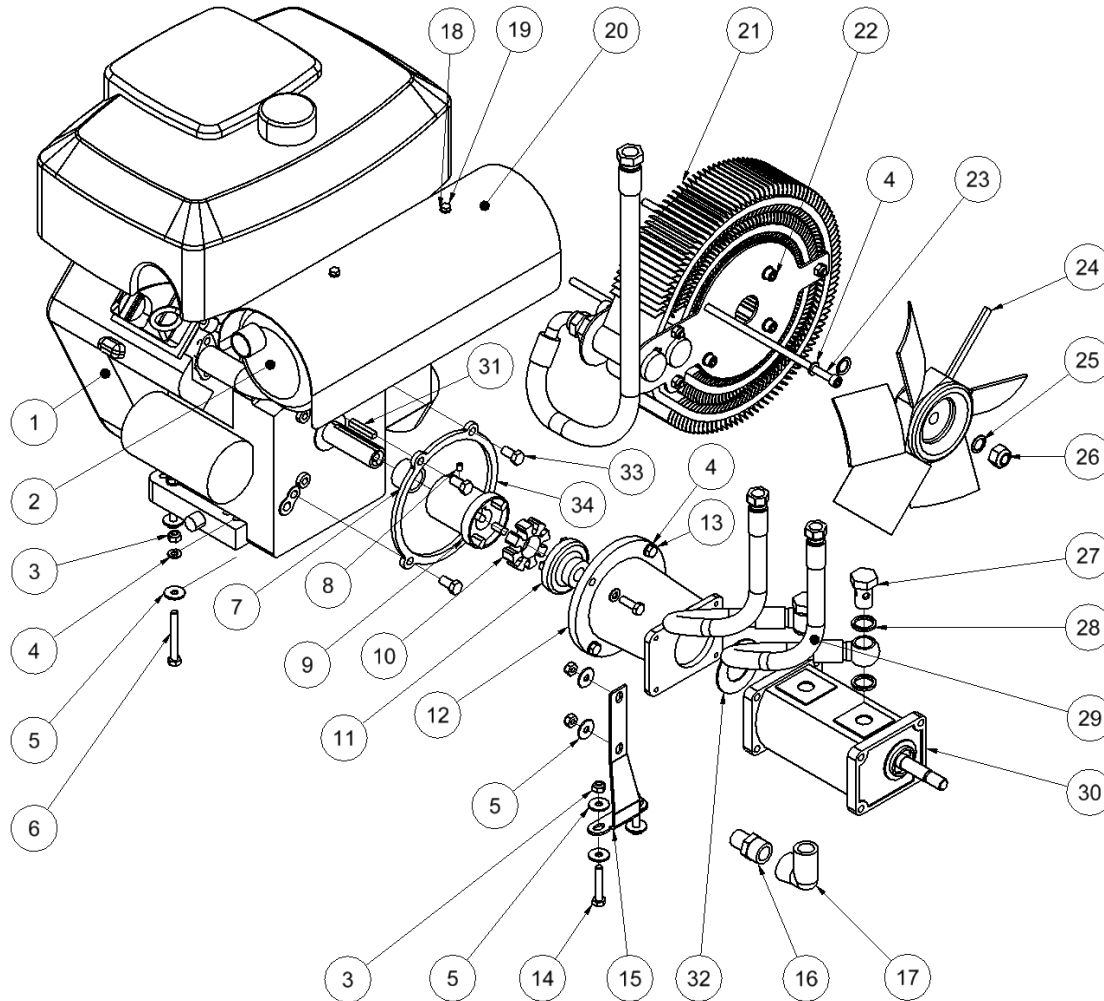

HPP18V MULTI FLEX spare parts list

From serial No. 2124-13727

Fig. 2

Pos.	Part No.	Description	Pcs.
1	7321057	Engine 18 HP Vanguard	1
2	8221478	Exhaust	1
3	7621010	Lock nut M8	8
4	7621171	Washer M8	12
5	7621035	Washer M8	10
6	7621048	Screw M8x65	4
7	8221560	Distance piece	1
8	7621032	Set screw M6x8 <i>Loctite 243</i>	1
9	7421066	Coupling engine part	1
10	7421083	Rubber coupling	1
11	7421067	Coupling pump	1
12	9023068	Coupling housing Kit <i>Pos 12,33,34</i>	1
13	7621038	Screw 5/16" UNFx25 <i>Loctite 243</i>	4
14	7621049	Screw M8x45	2
15	8221977	Supporting bracket	1
16	7421336	Hose fitting 3/4"x3/4" <i>Loctite 542</i>	1
17	7421952	Elbow fitting 3/4"x3/4" <i>Loctite 542</i>	1
18	7621136	Washer M6	2
19	7621040	Screw M6x10	2
20	8221337	Exhaust cover	1
21	2121103	Cooler complete <i>See fig. 6</i>	1
22	7621333	Screw M8x200 <i>Loctite 243 - 15 Nm</i>	2
23	7621972	Screw M8x220 <i>Loctite 243 - 15 Nm</i>	2
24	8321561	Fan ø280-6	1
25	7621117	Spring washer M14	2
26	7621111	Nut M14x1,5	1
27	7421062	Banjo bolt 1/2"	2
28	7521072	Seal ring 1/2"	4
29	8721951	Pressure hose	2
30	7421946	Pump 6.3x6.3 ccm	1
31	7621480	Shaft key	1
32	9922133	Centering washer	1
33	9931540	Screw <i>Incl. in 9023068</i>	4
34	8223051	Guide ring <i>Incl. in 9023068</i>	1