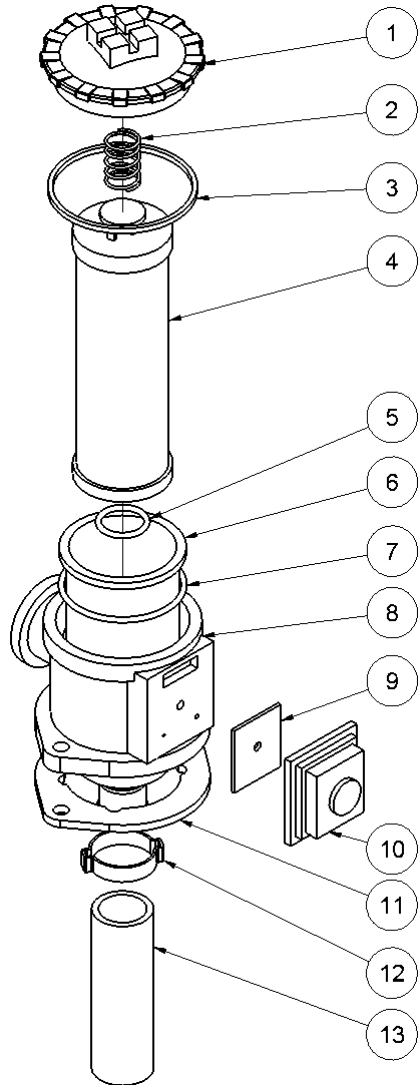

Fig. 6

HPP18V MULTI FLEX spare parts list

From serial No. 2124-13727

Fig. 5

NEW TYPE