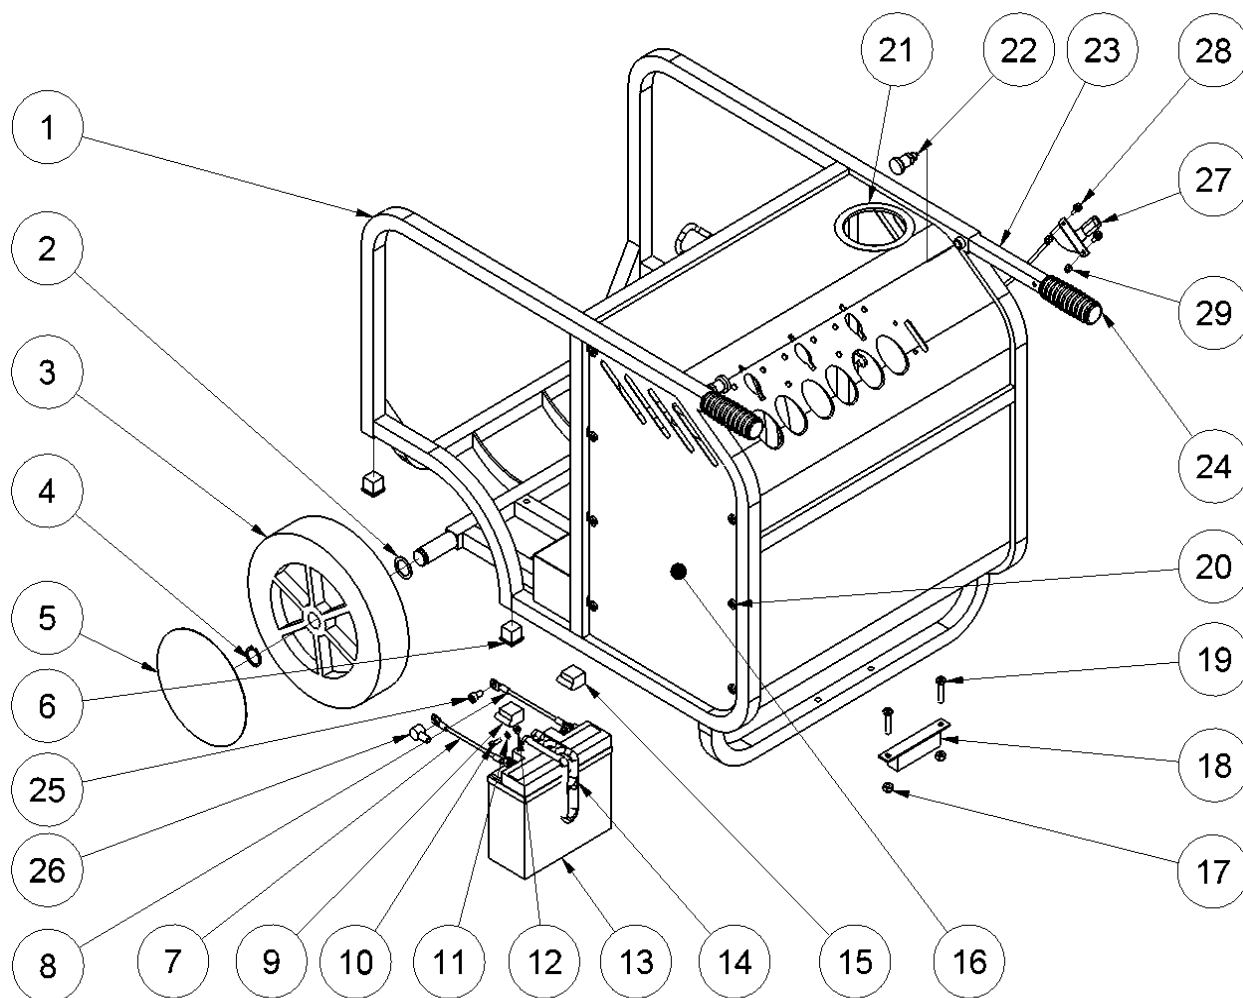

## From serial No. 2124-13727

Fig. 1

Pos.	Part No.	Description	Pcs.
1	8221945	Chassis complete MULTIFLEX	1
2	7621100	Shim ring 25/35/1 mm	2
3	7721139	Wheel HPP13/18	2
4	7621098	Retaining ring 25x2	2
5	7721140	Wheel cover	2
6	7721125	Tube plug 25x25	4
7	9021948	Cable red w/cable terminal	1
8	9021949	Cable black w/cable terminal	1
9	7721196	Cover (battery)	1
10	-	Screw (incl. in 7321194)	2
11	-	Washer (incl. in 7321194)	2
12	-	Nut (incl. in 7321194)	2
13	7321194	Battery 12V/17Amp	1
14	7721198	Rubber strap	1
15	7721195	Cover (battery)	1
16	8221187	Side cover set HPP18	1
17	7621010	Lock nut M8	2
18	8721095	Rubber foot	1
19	7621046	Screw M8x35	2
20	7621042	Screw M8x10	14
21	9021563	Rubber band	1
22	7721197	Bolt <i>Loctite 243</i>	2
23	9022430	Pull-out handle w/rubber grip	2
24	-	Rubber grip (incl. In 9022430)	-
25	7631395	Screw M8x14	1
26	7721950	Cover (battery)	1
27	9022055	Throttle control w/cable	1
28	9922053	Screw M5x18	2
29	9922054	Nut M5	2

## From serial No. 2124-13727

**Fig. 3**

Pos.	Part No.	Description	Pcs.
1	8221932	Valve block	1
2	7621075	Threaded plug 1/2" w/seal	1
3	7621037	Pipe plug 1/8" <i>Loctite 542</i>	4
4	7621044	Screw M8x16	8
5	7622357	Pipe plug 1/4" <i>Loctite 542</i>	11
6	7421587	Pressure relief valve <i>40 Nm</i>	2
7	7521017	Seal ring 3/8"	2
8	7421771	Fitting 3/8"x3/8"	2
9	7521072	Seal ring 1/2"	13
10	7421063	Fitting 1/2"x1/2" BSP	7
11	7401142	Q.R. coupling 1/2" BSP female	3
12	7401141	Q.R. coupling 1/2" BSP male	3
13	8221933	Spool A	1
14	8221934	Spool B	1
15	7721094	Lever ON/OFF <i>Loctite 243</i>	3
16	8221935	Spool C	1
17	7421733	Check valve	1
18	7421735	Hose fitting 3/8"x1/2" <i>Loctite 542</i>	1
19	7621050	Roll pin ø5x14	3
20	7621097	Retaining ring AV15	3
21	7521135	O-ring 11x2 mm	3
22	7421740	Hose clip 3/8"	2
23	9022052	Hose 3/8"	1
24	7621096	Retaining ring A15	3
25	7521134	O-ring 15x2 mm	3
-	2121971	Valve block complete MULTI FLEX	1