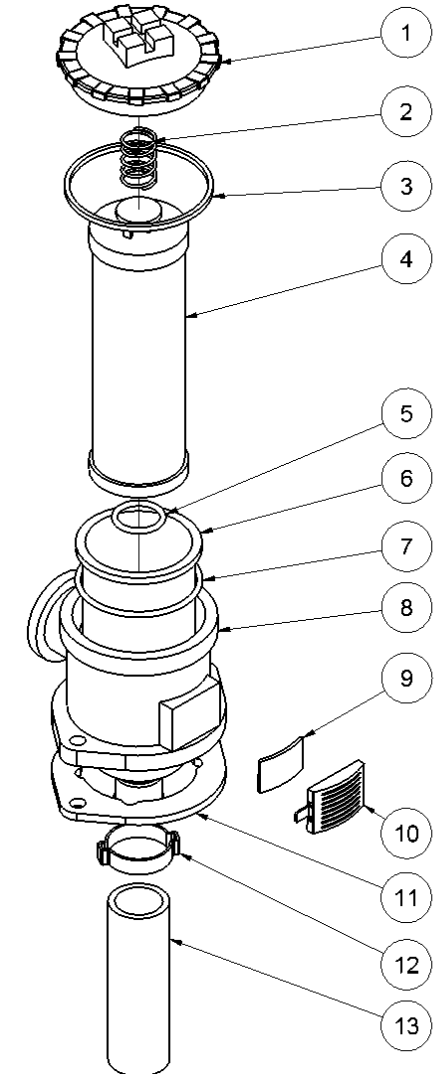

HPP18V MULTI FLEX spare parts list

From serial No. 2124-13727

NEW TYPE

Pos.	Part No.	Description	Pcs.
1	9421189	Filter cover	1
2	9421193	Filter spring	1
3	9421502	Seal f/filter cover <i>Also included in 9421188</i>	1
4	9421190	Filter element	1
5	-	O-ring $\varnothing 3 \times 22$ <i>Included in 9421188</i>	1
6	-	Filter cup	1
7	-	O-ring $\varnothing 3 \times 60$ <i>Included in 9421188</i>	1
8	-	Filter housing	1
9	9421191	Ventilation filter <i>Old type</i>	1
9	9422041	Ventilation filter <i>New type</i>	1
10	9421192	Cover f/ventilation filter <i>Old type</i>	1
10	9422042	Cover f/ventilation filter <i>New type</i>	1
11	-	Seal <i>Included in 9421188</i>	1
12	7621789	Hose clamp	1
13	9022043	Filter hose	1
-	9421188	Seal kit filter <i>Pos. 3, 5, 7 and 11</i>	1
-	8421092	Filter complete <i>Pos. 1-13</i>	1

OLD TYPE