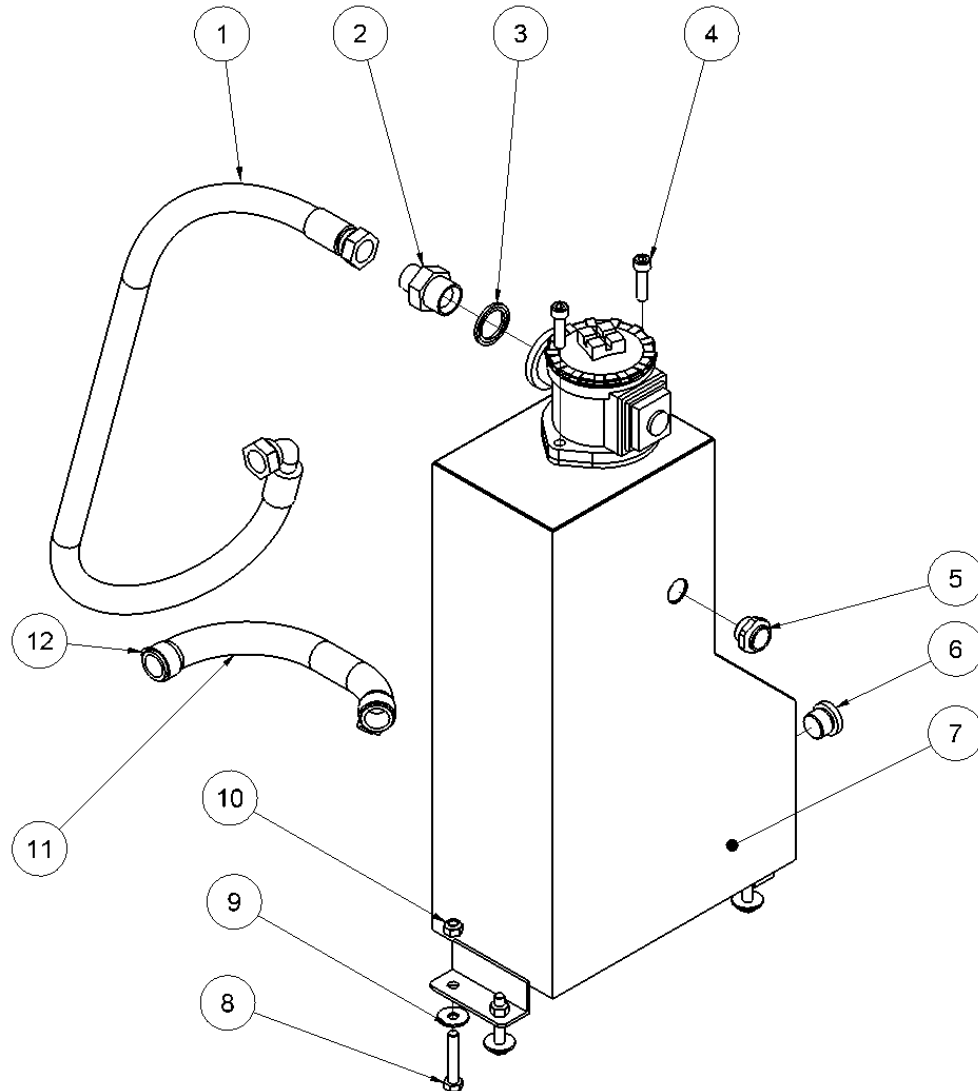

HPP23V FLEX spare parts list

From serial number 12234

Fig. 4

Pos.	Part No.	Description	Pcs.
1	8721583	Cooler pressure hose	1
2	7421582	Fitting 1/2"x3/4"	1
3	7521118	Seal ring 3/4"	1
4	7621045	Screw M8x30 <i>Loctite 243</i>	2
5	7721099	Sight glass 1/2" w/seal	1
6	7621075	Threaded plug 1/2" w/seal	1
7	8221325	Hydraulic tank HPP18	1
8	7621049	Screw M8x45	4
9	7621035	Washer M8	4
10	7621010	Lock nut M8	4
11	9021479	Suction hose	1
12	7421082	Hose clip 3/4"	2