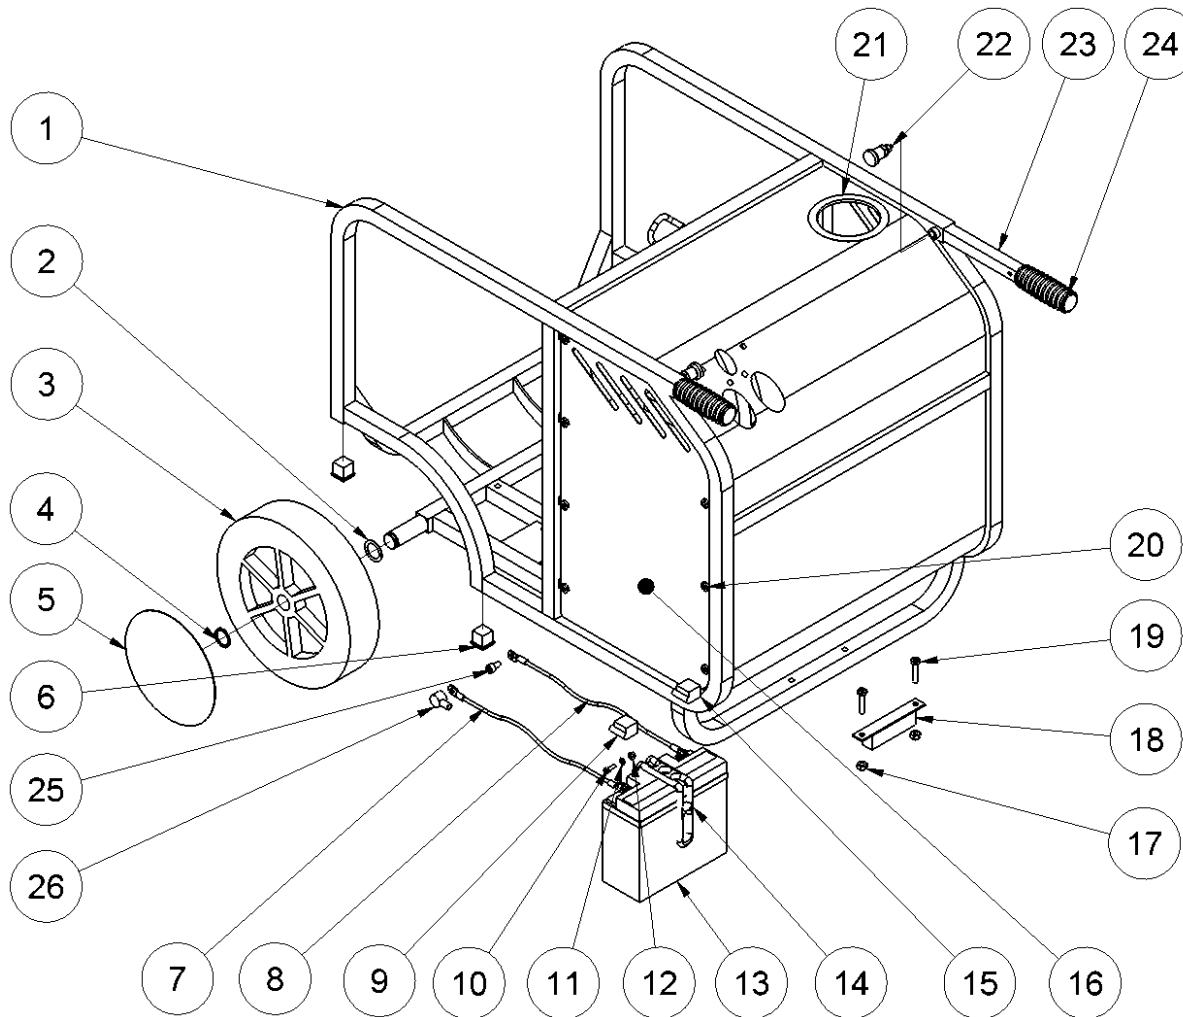

HPP23V FLEX spare parts list

From serial number 12234

Fig. 1

Pos.	Part No.	Description	Pcs.
1	8221186	Chassis complete HPP18	1
2	7621100	Shim ring 25/35/1 mm	2
3	7721139	Wheel HPP13/18	2
4	7621098	Retaining ring 25x2	2
5	7721140	Wheel cover	2
6	7721125	Tube plug 25x25	4
7	9021564	Cable red w/cable terminal	1
8	9021565	Cable black w/cable terminal	1
9	7721196	Cover (battery)	1
10	-	Screw (incl. in 7321194)	2
11	-	Washer (incl. in 7321194)	2
12	-	Nut (incl. in 7321194)	2
13	7321194	Battery 12V/17Amp	1
14	7721198	Rubber strap	1
15	7721195	Cover (battery)	1
16	8221187	Side cover set HPP18	1
17	7621010	Lock nut M8	2
18	8721095	Rubber foot	1
19	7621046	Screw M8x35	2
20	7621042	Screw M8x10	14
21	9021563	Rubber band	1
22	7721197	Bolt <i>Loctite 243</i>	2
23	9022430	Pull-out handle w/rubber grip	2
24	-	Rubber grip (incl. In 9022430)	-
25	7631395	Screw M8x14	1
26	7721950	Cover (battery)	1