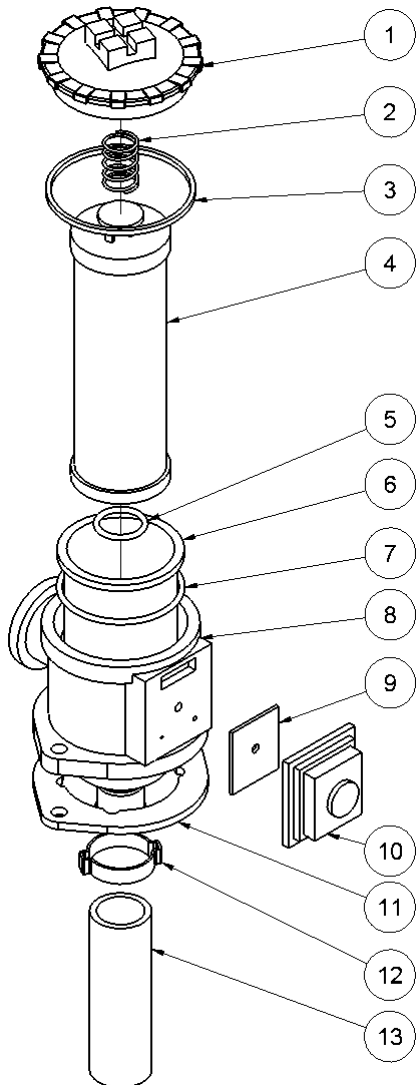

Fig. 6

HPP23V FLEX spare parts list

From serial number 12234

Fig. 5

NEW TYPE