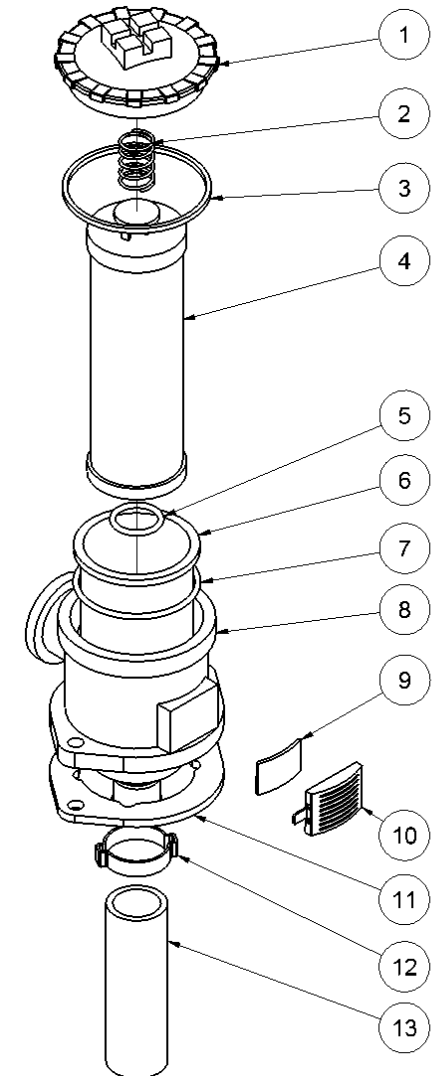

HPP23V FLEX spare parts list

From serial number 12234

NEW TYPE

Pos.	Part No.	Description	Pcs.
1	9421189	Filter cover	1
2	9421193	Filter spring	1
3	9421502	Seal f/filter cover <i>Also included in 9421188</i>	1
4	9421190	Filter element	1
5	-	O-ring $\varnothing 3 \times 22$ <i>Included in 9421188</i>	1
6	-	Filter cup	1
7	-	O-ring $\varnothing 3 \times 60$ <i>Included in 9421188</i>	1
8	-	Filter housing	1
9	9421191	Ventilation filter <i>Old type</i>	1
9	9422041	Ventilation filter <i>New type</i>	1
10	9421192	Cover f/ventilation filter <i>Old type</i>	1
10	9422042	Cover f/ventilation filter <i>New type</i>	1
11	-	Seal <i>Included in 9421188</i>	1
12	7621789	Hose clamp	1
13	9022043	Filter hose	1
-	9421188	Seal kit filter <i>Pos. 3, 5, 7 and 11</i>	1
-	8421092	Filter complete <i>Pos. 1-13</i>	1

OLD TYPE