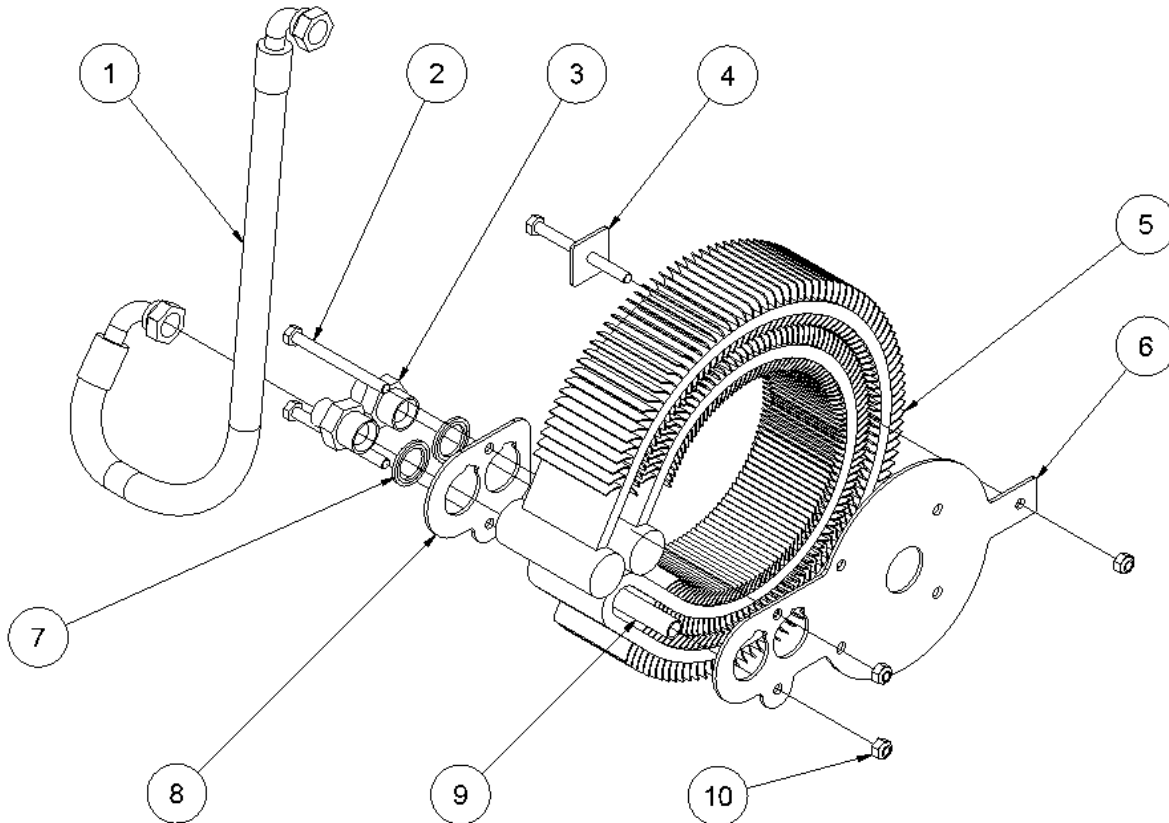

HPP23V FLEX spare parts list

From serial number 12234

Fig. 5

NEW TYPE

Pos.	Part No.	Description	Pcs.
1	9421189	Filter cover	1
2	9421193	Filter spring	1
3	9421502	Seal f/filter cover <i>Also included in 9421188</i>	1
4	9421190	Filter element	1
5	-	O-ring $\varnothing 3 \times 22$ <i>Included in 9421188</i>	1
6	-	Filter cup	1
7	-	O-ring $\varnothing 3 \times 60$ <i>Included in 9421188</i>	1
8	-	Filter housing	1
9	9421191	Ventilation filter <i>Old type</i>	1
9	9422041	Ventilation filter <i>New type</i>	1
10	9421192	Cover f/ventilation filter <i>Old type</i>	1
10	9422042	Cover f/ventilation filter <i>New type</i>	1
11	-	Seal <i>Included in 9421188</i>	1
12	7621789	Hose clamp	1
13	9022043	Filter hose	1
-	9421188	Seal kit filter <i>Pos. 3, 5, 7 and 11</i>	1
-	8421092	Filter complete <i>Pos. 1-13</i>	1

OLD TYPE

HPP23V FLEX spare parts list

From serial number 12234

Fig. 6

Pos.	Part No.	Description	Pcs.
1	8721584	Cooler pressure hose	1
2	7621047	Screw M8x90	3
3	7421582	Fitting 1/2"x3/4"	2
4	8221121	Plate	1
5	8321093	Cooler ø280-12	1
6	8221112	Bracket for cooler	1
7	7521118	Seal ring 3/4"	2
8	8221116	Plate	1
9	8221086	Distance pipe ø12x1.5	1
10	7621010	Lock nut M8	3
-	2121103	Cooler complete <i>Pos. 2, 4, 5, 6, 8, 9, 10</i>	1