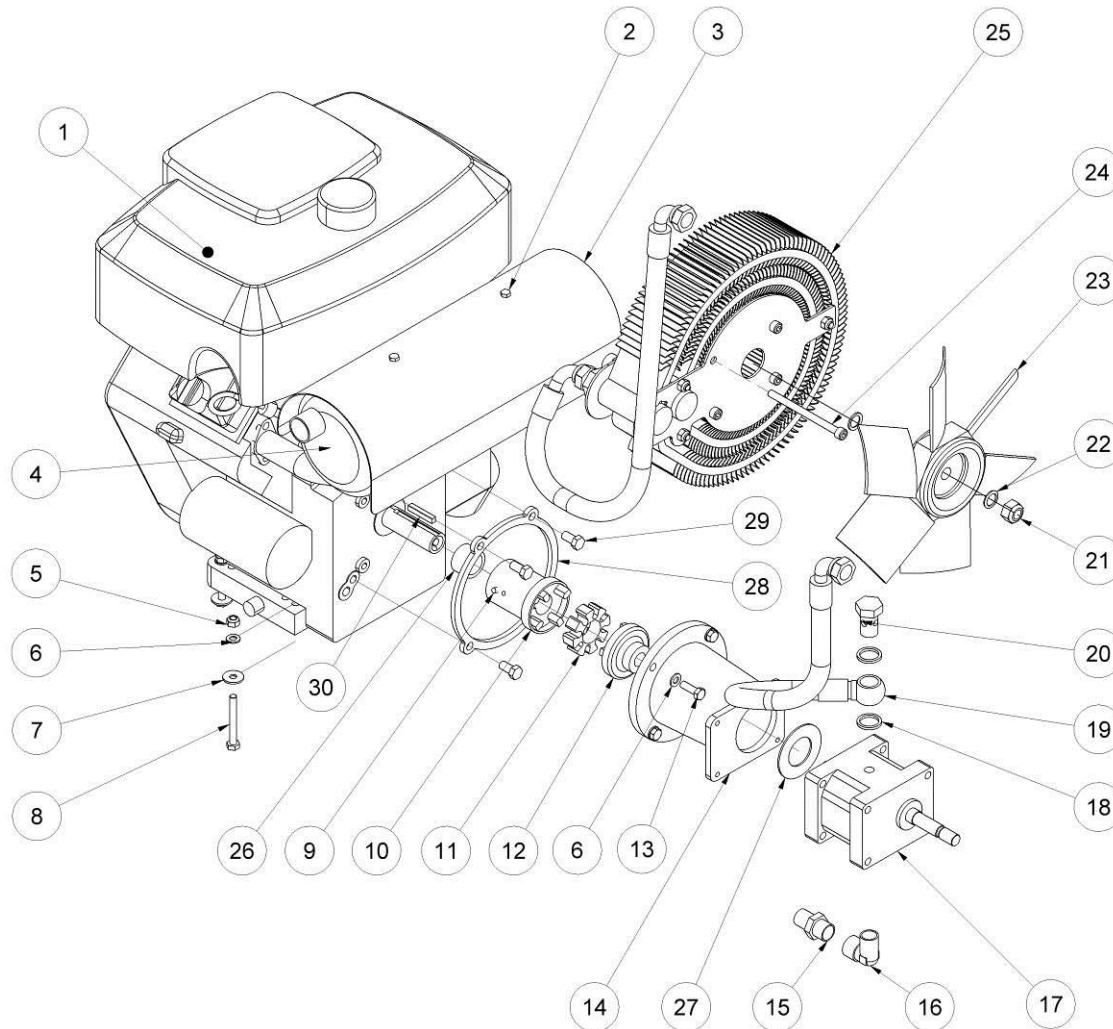

HPP23V FLEX spare parts list

From serial number 12234

Fig. 2

Revised 24.04.2017

Pos.	Part No.	Description	Pcs.
1	7322913	Engine 23 HP Vanguard	1
2	7621040	Screw M6x10	2
3	8221337	Exhaust cover	1
4	7321058	Exhaust	1
5	7621010	Lock nut M8	4
6	7621171	Washer M8	8
7	7621035	Washer M8	4
8	7621048	Screw M8x65	4
9	7621032	Set screw M6x8 <i>Loctite 243 - 5 Nm</i>	1
10	7421066	Coupling engine part	1
11	7421083	Rubber coupling	1
12	7421067	Coupling pump <i>20 Nm</i>	1
13	7621038	Screw 5/16" UNFx25 <i>Loctite 243 - 20 Nm</i>	4
14	9023068	Coupling housing Kit <i>Pos. 14,28,29</i>	1
15	7421080	Hose fitting 3/4"x1/2" <i>Loctite 542</i>	1
16	7421060	Angle nipple 1/2" <i>Loctite 542</i>	1
17	7421624	Pump 14 ccm	1
-	9021667	Seal kit for hydraulic pump	1
18	7521072	Seal ring 1/2"	2
19	8721312	Pressure hose	1
20	7421062	Banjo bolt 1/2" <i>80 Nm</i>	1
21	7621111	Nut M14x1.5 <i>40 Nm</i>	1
22	7621117	Spring washer M14	2
23	8321561	Fan ø280-6	1
24	7621770	Screw M8x120 <i>Loctite 243 - 15 Nm</i>	4
25	2121103	Cooler complete <i>See fig. 6</i>	1
26	8221560	Distance piece	1
27	9922133	Centering washer	1
28	8223051	Guide ring <i>Incl. in 9023068</i>	1
29	9931540	Screw <i>Incl. in 9023068</i>	4
30	7621480	Shaft Key	1