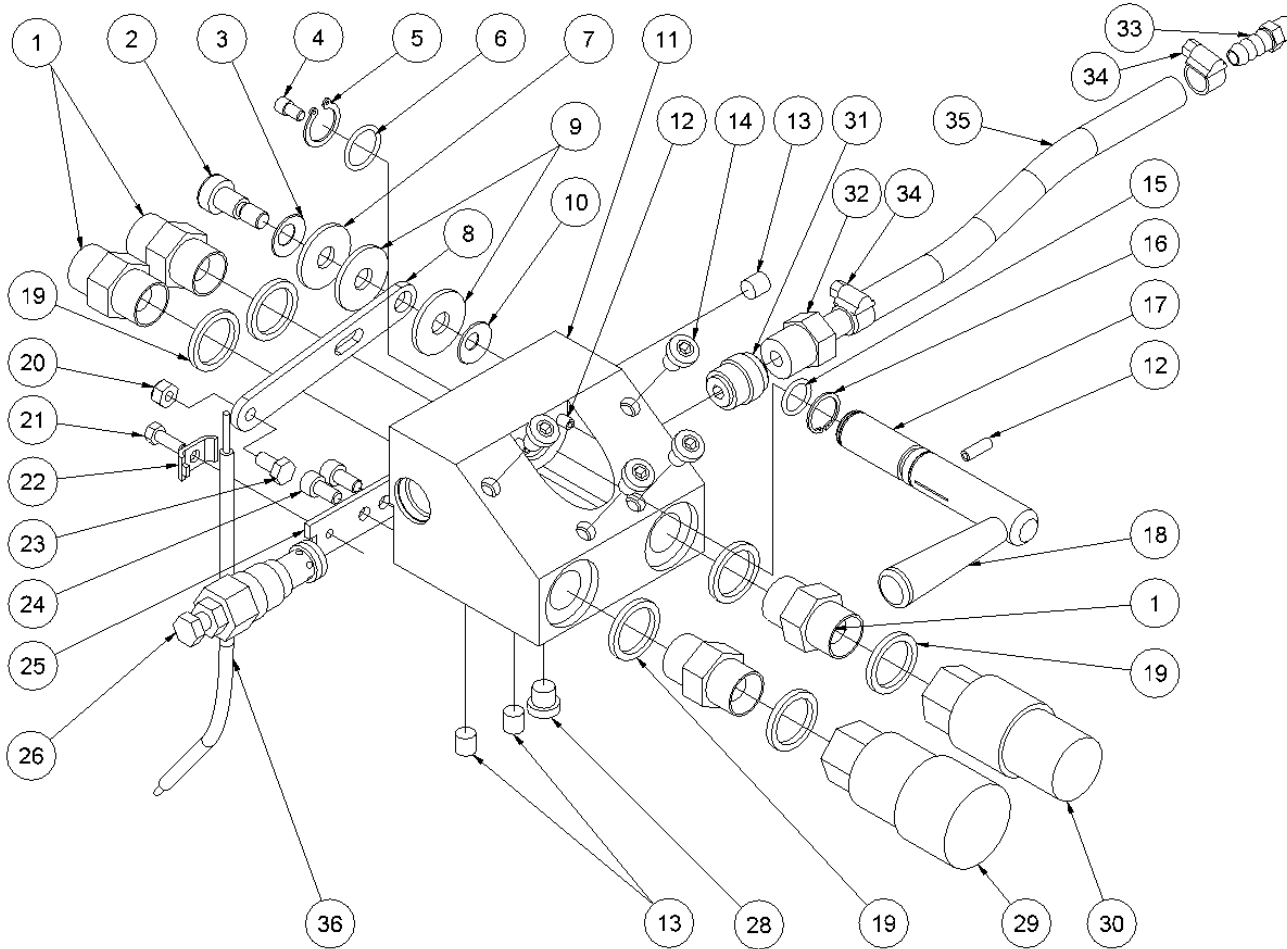

HPP23V FLEX spare parts list

From serial number 12234

Fig. 3

Pos.	Part No.	Description	Pcs.
1	7421063	Fitting 1/2"x1/2" BSP	4
2	7621647	Shoulder bolt \varnothing 10/M8x12 <i>Loctite 638 - 20 Nm</i>	1
3	7621648	Disc spring \varnothing 10.2/ \varnothing 20x0.8	1
4	8621658	Screw M5x8 <i>Loctite 638</i>	1
5	7621606	Retaining ring A17	1
6	7521609	O-ring 17x2 mm	1
7	7621809	Washer 10x30x2	1
8	8221650	Eccentric plate	1
9	7621649	Nylon washer \varnothing 10.5/30/2.5	2
10	7621651	Disc spring \varnothing 8.2/ \varnothing 20x1.0	1
11	8221731	Valve block	1
12	7621050	Roll pin \varnothing 5x14	3
13	7621037	Pipe plug 1/8" <i>Loctite 542</i>	3
14	7621044	Screw M8x16	4
15	7521608	O-ring 13x2 mm	1
16	7621607	Retaining ring AV17	1
17	8221605	Spool	1
18	7721094	Lever ON/OFF <i>Loctite 243</i>	1
19	7521072	Seal ring 1/2"	6
20	7621029	Nut M6	1
21	9921656	Screw M5	1
22	9921657	Cable clamp	1
23	8221652	Screw	1
24	7621653	Screw M6x12 <i>Loctite 243</i>	2
25	8221655	Cable plate	1
26	7421587	Pressure relief valve 40 Nm	1
28	7621323	Threaded plug 1/8" w/seal	1
29	7401142	Q.R. coupling 1/2" BSP female	1
30	7401141	Q.R. coupling 1/2" BSP male	1
31	7421733	Check valve	1
32	7421735	Hose fitting 3/8"x1/2" <i>Loctite 542</i>	1
33	7421734	Hose fitting 3/8"x1/8" <i>Loctite 542</i>	1
34	7421740	Hose clip 3/8"	2
35	9021739	Hose 3/8"	1
36	9022063	Throttle cable complete	1
-	2121742	Valve block complete HPP18V	1

OLD TYPE

HPP23V FLEX spare parts list

From serial number 12234

Fig. 6

Pos.	Part No.	Description	Pcs.
1	8721584	Cooler pressure hose	1
2	7621047	Screw M8x90	3
3	7421582	Fitting 1/2"x3/4"	2
4	8221121	Plate	1
5	8321093	Cooler ø280-12	1
6	8221112	Bracket for cooler	1
7	7521118	Seal ring 3/4"	2
8	8221116	Plate	1
9	8221086	Distance pipe ø12x1.5	1
10	7621010	Lock nut M8	3
-	2121103	Cooler complete <i>Pos. 2, 4, 5, 6, 8, 9, 10</i>	1