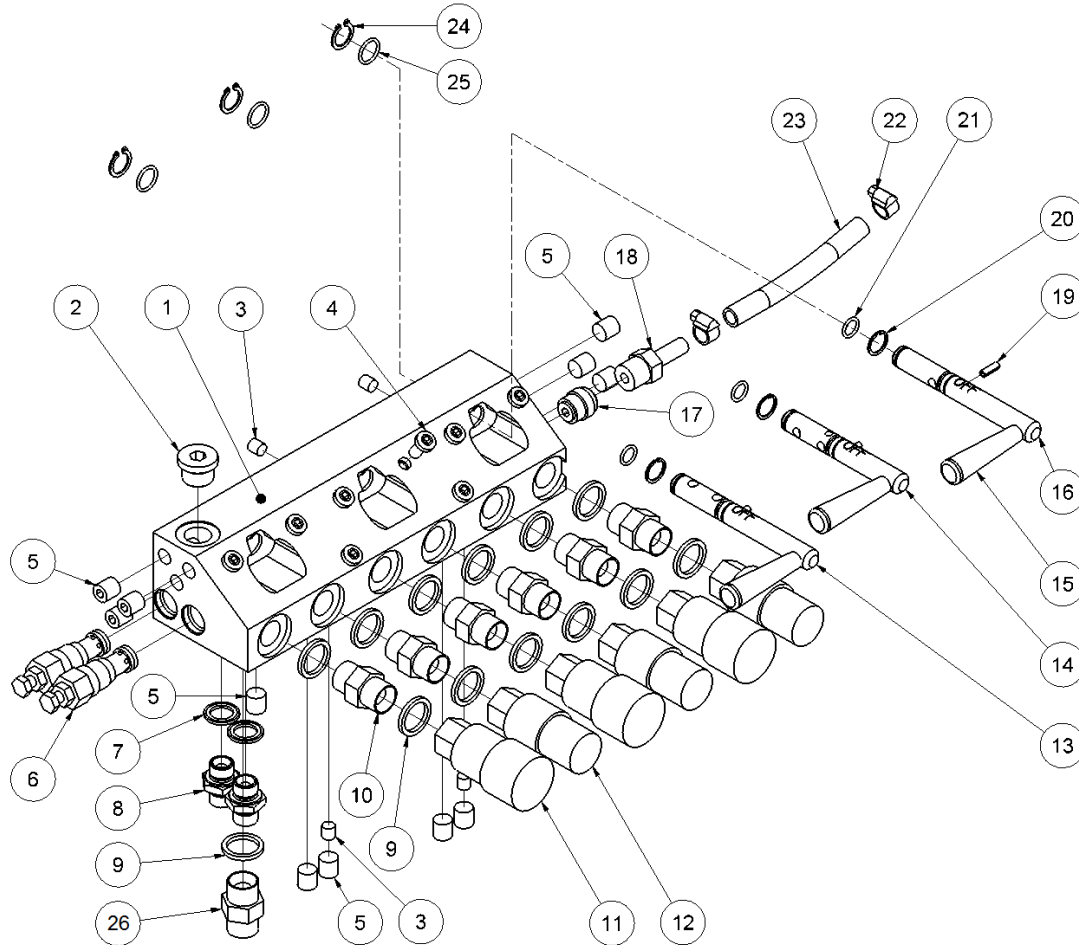

## From serial No. 11315

Fig. 2

Pos.	Part No.	Description	Pcs.
1	7322948	Engine 26 HP Lombardini	1
2	8222993	Engine Bracket	1
3	7722928	Rubber damper	4
4	7621171	Washer M8	8
5	7623004	Screw M8x18	4
6	7621035	Washer M8	4
7	7621010	Lock nut M8	4
8	7621163	Screw M10x35	4
9	7621172	Washer M10	8
10	7621027	Lock nut M10	
11	7421336	Hose fitting 3/4"x3/4" <i>Loctite 542</i>	1
12	7721124	Armorvin hose	1
13	7421082	Hose clip 3/4"	2
14	7621045	Screw M8x30 <i>15NM, Loctite 243</i>	4
15	7621117	Spring washer M14	2
16	8321561	Fan ø280-6	1
17	7621111	Lock nut M14	1
18	7421072	Seal ring 1/2"	2
19	7421063	Fitting 1/2"x1/2" BSP	2
20	8222970	Radiator guard	1
21	7623062	Screw M6x30	6
22	7422929	Pump 8,0x8,0 ccm	1
23	8723087	Pressure hose	2
24	7323052	Exhaust	1

# HPP26DMF spare parts list

From serial No. 11315

Fig. 3

Pos.	Part No.	Description	Pcs.
1	8221932	Valve block	1
2	7621075	Threaded plug 1/2" w/seal	1
3	7621037	Pipe plug 1/8" <i>Loctite 542</i>	4
4	7621044	Screw M8x16	8
5	7622357	Pipe plug 1/4" <i>Loctite 542</i>	11
6	7421587	Pressure relief valve <i>40 Nm</i>	2
7	7521017	Seal ring 3/8"	2
8	7421771	Fitting 3/8"x3/8"	2
9	7521072	Seal ring 1/2"	13
10	7421063	Fitting 1/2"x1/2" BSP	6
11	7401142	Q.R. coupling 1/2" BSP female	3
12	7401141	Q.R. coupling 1/2" BSP male	3
13	8221933	Spool A	1
14	8221934	Spool B	1
15	7721094	Lever ON/OFF <i>Loctite 243</i>	3
16	8221935	Spool C	1
17	7421733	Check valve	1
18	7421735	Hose fitting 3/8"x1/2" <i>Loctite 542</i>	1
19	7621050	Roll pin $\varnothing 5 \times 14$	3
20	7621097	Retaining rin	3
21	7521135	O-ring	3
22	7421740	Hose clip 3/8"	2
23	9023107	Hose 3/8"	1
24	7621096	Retaining ring	3
25	7521134	O-ring	3
26	7421582	Fitting 1/2"x3/4" BSP	1
	2123003	Valveblock Compl	1