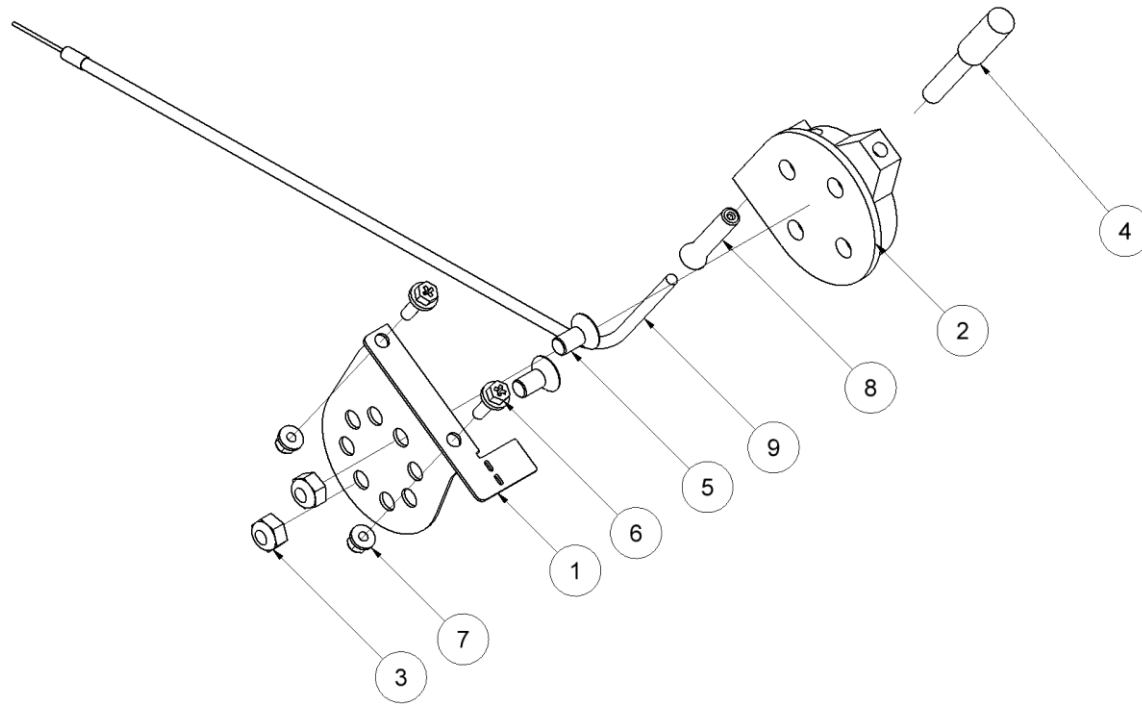

# HPP26DMF spare parts list

From serial No. 11315

Fig. 5

Pos.	Part No.	Description	Pcs.
1	9421189	Filter cover	1
2	9421193	Filter spring	1
3	9421502	Seal f/filter cover <i>Also included in 9421188</i>	1
4	9421190	Filter element	1
5	-	O-ring ø3x22 <i>Included in 9421188</i>	1
6	-	Filter cup	1
7	-	O-ring ø3x60 <i>Included in 9421188</i>	1
8	-	Filter housing	1
9	9422041	Ventilation filter	1
10	9422042	Cover f/ventilation filter	1
11	-	Seal <i>Included in 9421188</i>	1
12	7621789	Hose clamp	1
13	9023002	Filter hose	1
-	9421188	Seal kit filter <i>Pos. 3, 5, 7 and 11</i>	1
-	8423056	Filter complete <i>Pos. 1-13</i>	1

# HPP26DMF spare parts list

From serial No. 11315

Fig. 6

Pos.	Part No.	Description	Pcs.
1	7322923	Oil Cooler	1
2	7422980	Seal ring 1"	2
3	7422981	Threaded plug M22x1,5 w/seal	2
4	7611171	Washer M8	6
5	7422990	Fitting 3/4" BSP - 1" BSP <i>Loctite 542</i>	2
6	7621044	Screw M8x16 <i>Loctite 243</i>	6
7	8723035	Cooler Hose	2

**HPP26DMF spare parts list**  
**From serial No. 11315**  
**Fig.7**

Pos.	Part No.	Description	Pcs.
1	8223079	Plate f/throttle	1
2	9023085	Throttle control	1
3	7621010	Lock nut M8	2
4	7723078	Throttle Grip	1
5	7632539	Screw M8x16	2
6	9922053	Screw M5x16	2
7	9922054	Nut M5	2
8	8622673	M8 Cable Guide	1
9	7721659	Throttle Cable	1
-	9023089	Trottle Complete Pos. 1-3, 5, 8-9	-