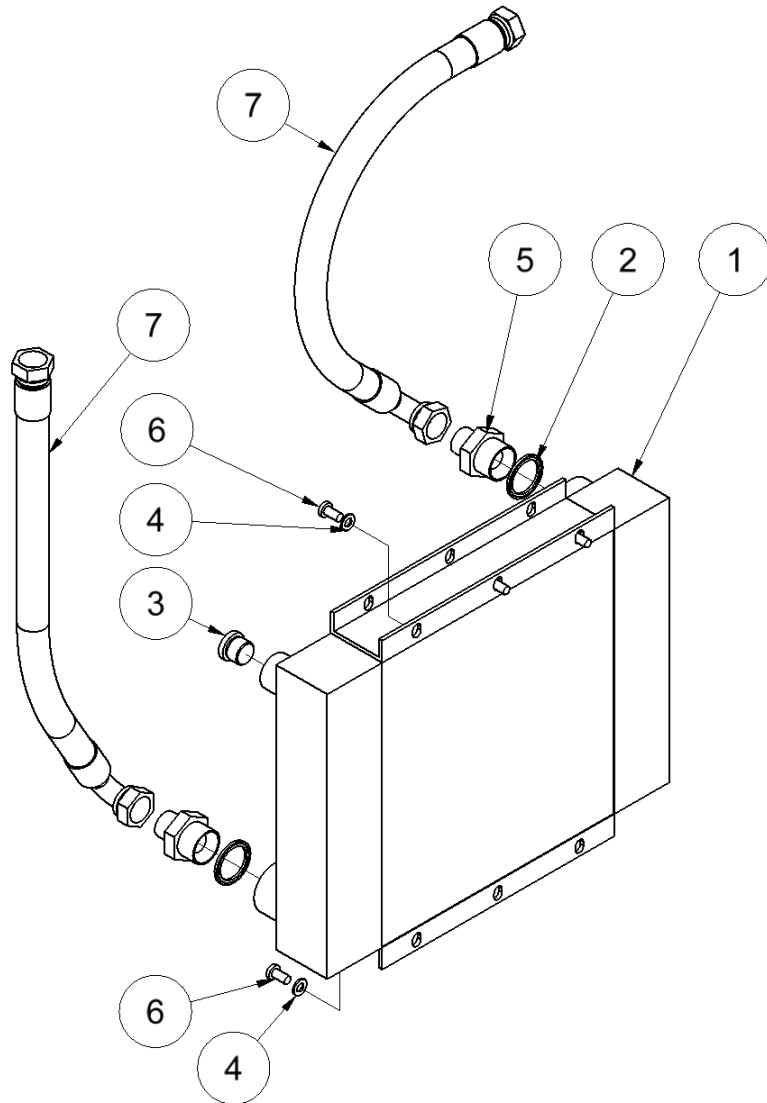

HPP26DMF spare parts list

From serial No. 11315

Fig. 6

Pos.	Part No.	Description	Pcs.
1	7322923	Oil Cooler	1
2	7422980	Seal ring 1"	2
3	7422981	Threaded plug M22x1,5 w/seal	2
4	7611171	Washer M8	6
5	7422990	Fitting 3/4" BSP - 1" BSP <i>Loctite 542</i>	2
6	7621044	Screw M8x16 <i>Loctite 243</i>	6
7	8723035	Cooler Hose	2