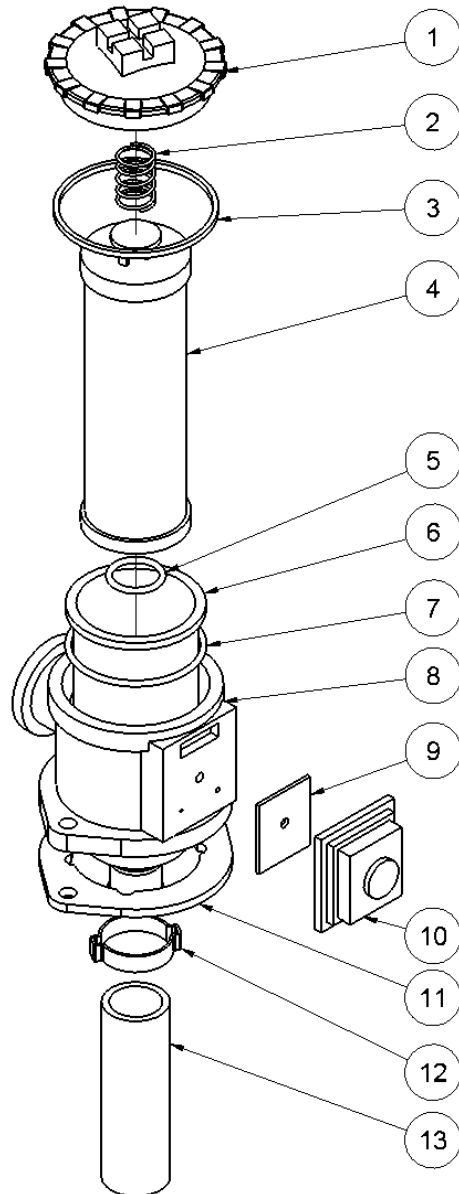

HPP26DMF spare parts list

From serial No. 11315

Fig. 5

Pos.	Part No.	Description	Pcs.
1	9421189	Filter cover	1
2	9421193	Filter spring	1
3	9421502	Seal f/filter cover <i>Also included in 9421188</i>	1
4	9421190	Filter element	1
5	-	O-ring ø3x22 <i>Included in 9421188</i>	1
6	-	Filter cup	1
7	-	O-ring ø3x60 <i>Included in 9421188</i>	1
8	-	Filter housing	1
9	9422041	Ventilation filter	1
10	9422042	Cover f/ventilation filter	1
11	-	Seal <i>Included in 9421188</i>	1
12	7621789	Hose clamp	1
13	9023002	Filter hose	1
-	9421188	Seal kit filter <i>Pos. 3, 5, 7 and 11</i>	1
-	8423056	Filter complete <i>Pos. 1-13</i>	1