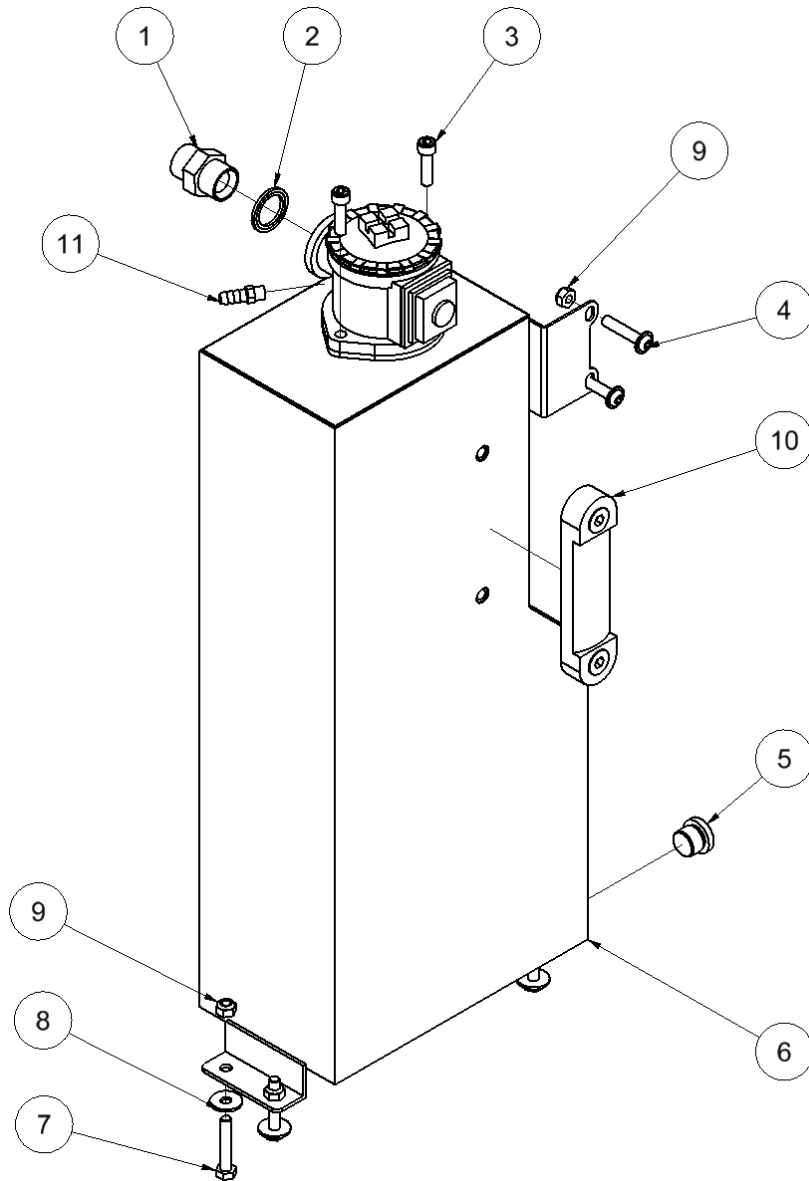

# HPP26DMF spare parts list

From serial No. 11315

Fig. 3

Pos.	Part No.	Description	Pcs.
1	8221932	Valve block	1
2	7621075	Threaded plug 1/2" w/seal	1
3	7621037	Pipe plug 1/8" <i>Loctite 542</i>	4
4	7621044	Screw M8x16	8
5	7622357	Pipe plug 1/4" <i>Loctite 542</i>	11
6	7421587	Pressure relief valve <i>40 Nm</i>	2
7	7521017	Seal ring 3/8"	2
8	7421771	Fitting 3/8"x3/8"	2
9	7521072	Seal ring 1/2"	13
10	7421063	Fitting 1/2"x1/2" BSP	6
11	7401142	Q.R. coupling 1/2" BSP female	3
12	7401141	Q.R. coupling 1/2" BSP male	3
13	8221933	Spool A	1
14	8221934	Spool B	1
15	7721094	Lever ON/OFF <i>Loctite 243</i>	3
16	8221935	Spool C	1
17	7421733	Check valve	1
18	7421735	Hose fitting 3/8"x1/2" <i>Loctite 542</i>	1
19	7621050	Roll pin $\varnothing 5 \times 14$	3
20	7621097	Retaining rin	3
21	7521135	O-ring	3
22	7421740	Hose clip 3/8"	2
23	9023107	Hose 3/8"	1
24	7621096	Retaining ring	3
25	7521134	O-ring	3
26	7421582	Fitting 1/2"x3/4" BSP	1
	2123003	Valveblock Compl	1

# HPP26DMF spare parts list

From serial No. 11315

Fig. 4

Pos.	Part No.	Description	Pcs.
1	7422260	Fitting 3/4"x3/4" <i>Loctite 542</i>	1
2	7521118	Seal ring 3/4"	1
3	7621045	Screw M8x30 <i>Loctite 243</i>	2
4	7621795	Screw M8x40	2
5	7621075	Threaded plug 1/2" w/seal	1
6	8222844	Hydraulic tank	1
7	7621049	Screw M8x45	4
8	7621035	Washer M8	4
9	7621010	Lock nut M8	6
10	7722930	Sight glass	1
11	7421734	Hose fitting 3/8"x1/8"	1