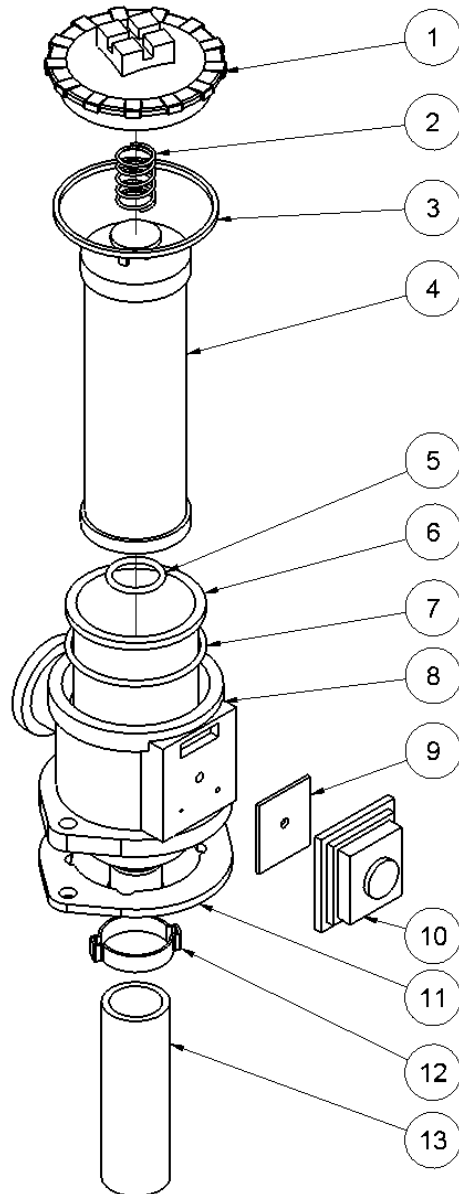

HPP27VMF spare parts list

From serial No. 12645
Fig. 5

Pos.	Part No.	Description	Pcs.
1	9421189	Filter cover	1
2	9421193	Filter spring	1
3	9421502	Seal f/filter cover <i>Also included in 9421188</i>	1
4	9421190	Filter element	1
5	-	O-ring ø3x22 <i>Included in 9421188</i>	1
6	-	Filter cup	1
7	-	O-ring ø3x60 <i>Included in 9421188</i>	1
8	-	Filter housing	1
9	9422041	Ventilation filter	1
10	9422042	Cover f/ventilation filter	1
11	-	Seal <i>Included in 9421188</i>	1
12	7621789	Hose clamp	1
13	9023002	Filter hose	1
-	9421188	Seal kit filter <i>Pos. 3, 5, 7 and 11</i>	1
-	8423056	Filter complete <i>Pos. 1-13</i>	1