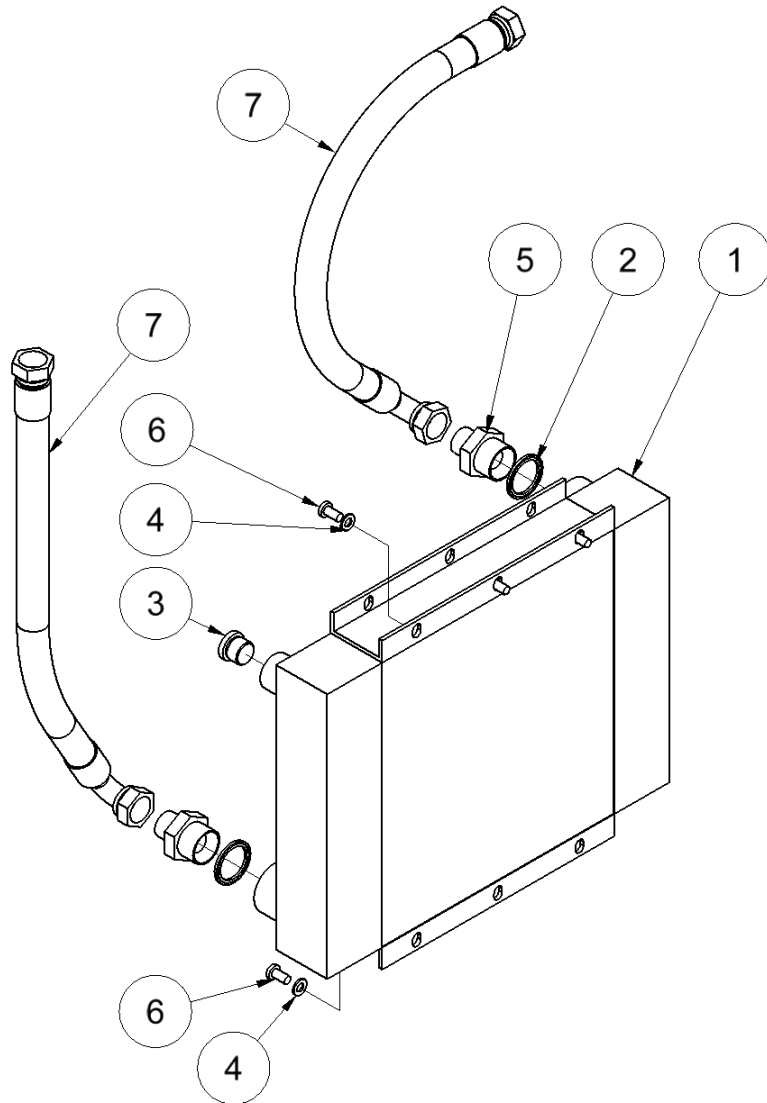

HPP27VMF spare parts list
From serial No. 12645
Fig. 6

Pos.	Part No.	Description	Pcs.
1	7322923	Oil Cooler 420x350 mm	1
2	7522980	Seal ring 1"	2
3	7622981	Threaded plug M22x1,5 w/seal	2
4	7621171	Washer M8	6
5	7422990	Fitting 3/4" BSP - 1" BSP (Loctite 542)	2
6	7621044	Screw M8x16	6
7	8723035	Cooler Hose	2