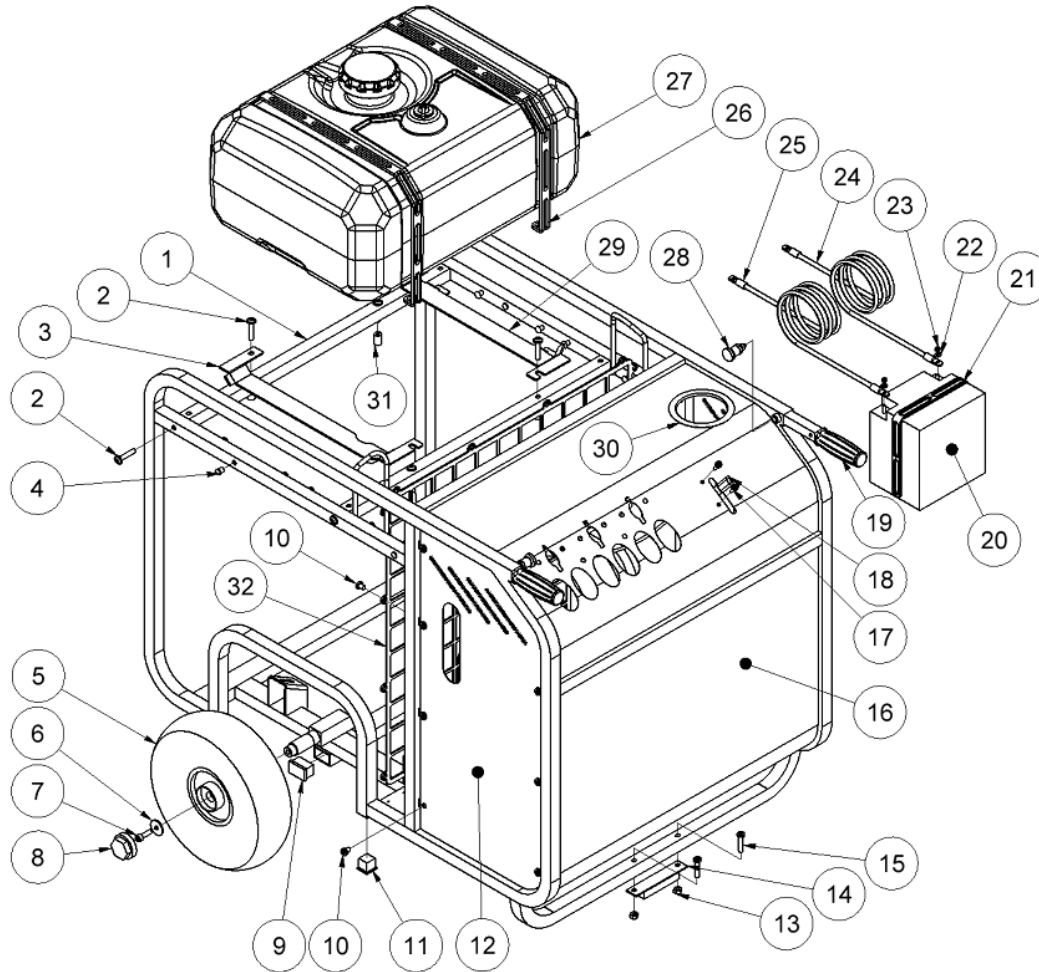

## From serial No. 12645

Fig. 1

Pos.	Part No.	Description	Pcs.
1	8222932	Tank Tube	2
2	7621795	Screw M8x40	8
3	8223282	Fuel tank bracket Right	1
4	7723046	Plug Ø9	8
5	7722916	Wheel Ø300	2
6	7623037	Washer	2
7	7621496	Screw M8x25	2
8	9923054	Hubcap	2
9	7723038	Tube plug 40x25	2
10	7621042	Screw M8x10	25
11	7721125	Tube plug 25x25	4
12	8222843	Side cover set HPP27	2
13	7621010	Lock nut M8	2
14	8721095	Rubber foot	1
15	7621046	Screw M8x35	2
16	8222842	Chassis complete HPP27	1
17	9922053	Screw M5x16	2
18	9023000	Throttle control w/cable	1
19	9022430	Pull-out handle w/rubber grip	2
20	7322944	Battery 12V/28Amp	1
21	9023045	Rubberband battery	1
22	7622511	Washer	2
23	7621011	Nut M5	2
24	9023011	Cable black w/cable terminal	1
25	9023010	Cable red w/cable terminal	1
26	9023044	Rubberband fuel tank	2
27	2123360	Fuel Tank 45 ltr	1
27	2123285	Fuel Tank 45 ltr EPA	1
28	7721197	Bolt (Use Loctite 243)	2
29	8223283	Fuel tank bracket Left	1
30	9021563	Rubber band	1
31	8732997	Distance piece	4
32	8222968	Safety guard	1
-	7322922	Fuel cock	1
-	7423039	Hose Clip	-
-	7723036	Petrol hose Order qty. 1 =1 meter	-