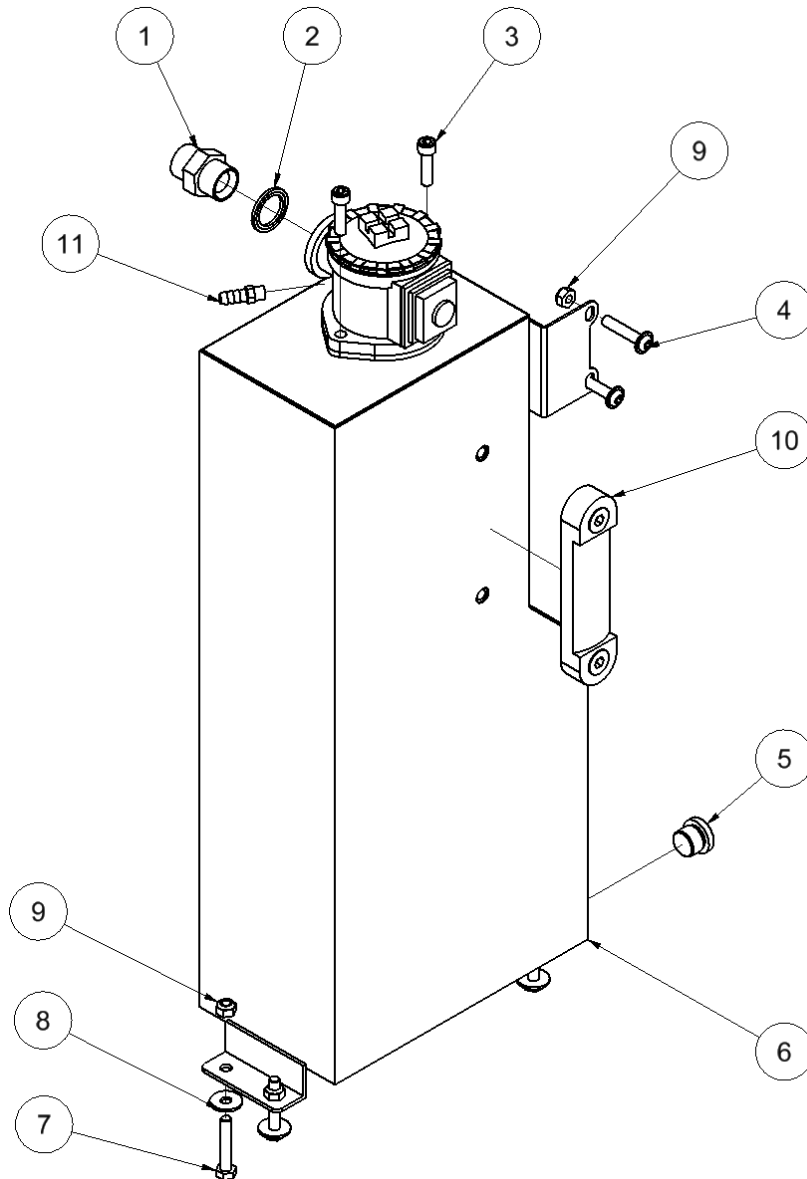

HPP27VMF spare parts list
From serial No. 12645
Fig. 4

Pos.	Part No.	Description	Pcs.
1	7422260	Fitting 3/4"x3/4"	1
2	7521118	Seal ring 3/4"	1
3	7621045	Screw M8x30	2
4	7621795	Screw M8x40	2
5	7621075	Threaded plug 1/2" w/seal	1
6	8222844	Hydraulic tank HPP27	1
7	7621049	Screw M8x45	4
8	7621035	Washer M8	4
9	7621010	Lock nut M8	6
10	7722930	Sight glass	1
11	7421734	Hose fitting 3/8"x1/8"	1