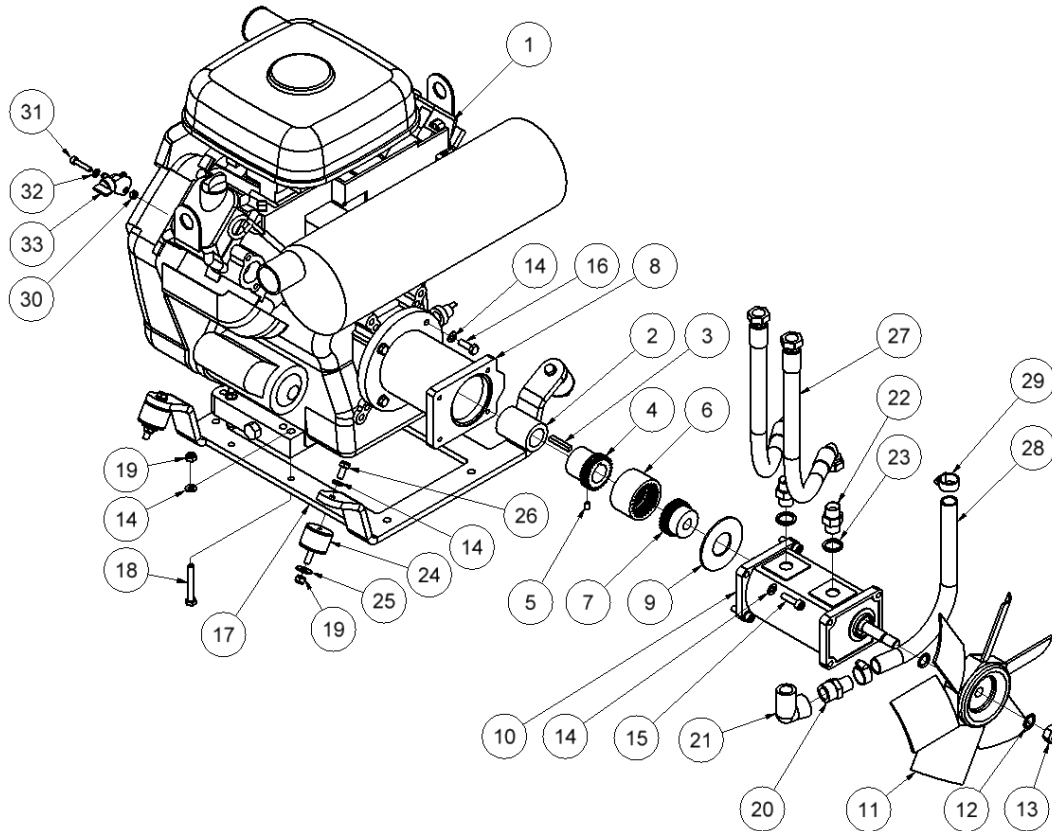

# HPP27VMF spare parts list

From serial No. 12645

Fig. 2

Pos.	Part No.	Description	Pcs.
1	7322919	Engine 27 HP Vanguard	1
2	8732998	Nylon Bushing	1
3	7621480	Shaft key	1
4	7422924	Coupling engine part	1
5	7623050	Screw M6x10 (Loctite 243)	
6	7422925	Toothed wheel	1
7	7422926	Coupling pump	1
8	7422927	Coupling housing	1
9	9923055	Centering washer	1
10	7422929	Pump 8,0x8,0 ccm	1
11	8321561	Fan ø280-6	1
12	7621117	Spring washer M14	2
13	7621111	Lock Nut M14x1,5	1
14	7621171	Washer M8	16
15	7621045	Screw M8x30	4
16	7621038	Screw 5/16" (Loctite 243)	4
17	8222931	Engine Bracket	1
18	7631694	Screw M8x60	4
19	7621010	Lock nut M8	8
20	7421336	Hose fitting 3/4"x3/4" (Loctite 542)	1
21	7421952	Elbow fitting 3/4"x3/4" (Loctite 542)	1
22	7421063	Fitting 1/2"x1/2" BSP	2
23	7521072	Seal ring 1/2"	2
24	7722928	Rubber damper	4
25	7621035	Washer M8	4
26	7623004	Screw M8x18	4
27	8723034	Pressure hose	2
28	8722977	Suction Hose	1
29	7421082	Hose clip 3/4"	2
30	7621029	Nut M6	1
31	7622067	Screw M6x30	1
32	7621136	Washer M6	1
33	7323284	Fuel cock	1