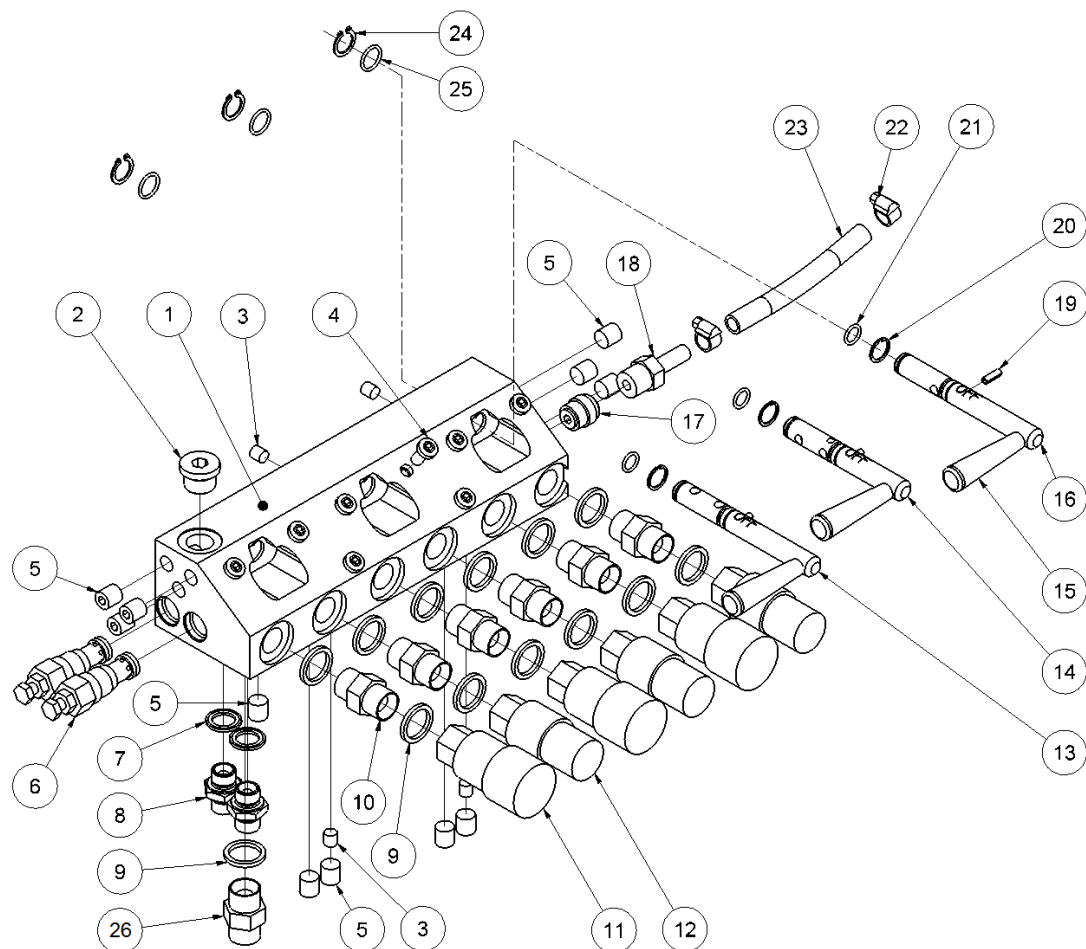

# HPP27VMF spare parts list

From serial No. 12645

Fig. 2

Pos.	Part No.	Description	Pcs.
1	7322919	Engine 27 HP Vanguard	1
2	8732998	Nylon Bushing	1
3	7621480	Shaft key	1
4	7422924	Coupling engine part	1
5	7623050	Screw M6x10 (Loctite 243)	
6	7422925	Toothed wheel	1
7	7422926	Coupling pump	1
8	7422927	Coupling housing	1
9	9923055	Centering washer	1
10	7422929	Pump 8,0x8,0 ccm	1
11	8321561	Fan ø280-6	1
12	7621117	Spring washer M14	2
13	7621111	Lock Nut M14x1,5	1
14	7621171	Washer M8	16
15	7621045	Screw M8x30	4
16	7621038	Screw 5/16" (Loctite 243)	4
17	8222931	Engine Bracket	1
18	7631694	Screw M8x60	4
19	7621010	Lock nut M8	8
20	7421336	Hose fitting 3/4"x3/4" (Loctite 542)	1
21	7421952	Elbow fitting 3/4"x3/4" (Loctite 542)	1
22	7421063	Fitting 1/2"x1/2" BSP	2
23	7521072	Seal ring 1/2"	2
24	7722928	Rubber damper	4
25	7621035	Washer M8	4
26	7623004	Screw M8x18	4
27	8723034	Pressure hose	2
28	8722977	Suction Hose	1
29	7421082	Hose clip 3/4"	2
30	7621029	Nut M6	1
31	7622067	Screw M6x30	1
32	7621136	Washer M6	1
33	7323284	Fuel cock	1

### Fig. 3

Pos.	Part No.	Description	Pcs.
1	8221932	Valve block	1
2	7621075	Threaded plug 1/2" w/seal	1
3	7621037	Pipe plug 1/8" <i>Loctite 542</i>	4
4	7621044	Screw M8x16	8
5	7622357	Pipe plug 1/4" <i>Loctite 542</i>	11
6	7421587	Pressure relief valve 40 Nm	2
7	7521017	Seal ring 3/8"	2
8	7421771	Fitting 3/8"x3/8"	2
9	7521072	Seal ring 1/2"	13
10	7421063	Fitting 1/2"x1/2" BSP	6
11	7401142	Q.R. coupling 1/2" BSP female	3
12	7401141	Q.R. coupling 1/2" BSP male	3
13	8221933	Spool A	1
14	8221934	Spool B	1
15	7721094	Lever ON/OFF <i>Loctite 243</i>	3
16	8221935	Spool C	1
17	7421733	Check valve	1
18	7421735	Hose fitting 3/8"x1/2" <i>Loctite 542</i>	1
19	7621050	Roll pin ø5x14	3
20	7621097	Retaining ring AV15	3
21	7521135	O-ring 11x2 mm	3
22	7421740	Hose clip 3/8"	2
23	9023107	Hose 3/8"	1
24	7621096	Retaining ring A15	3
25	7521134	O-ring 15x2 mm	3
26	7421582	Fitting 1/2"x3/4" BSP	1
	2123003	Valveblock Compl. HPP27	1