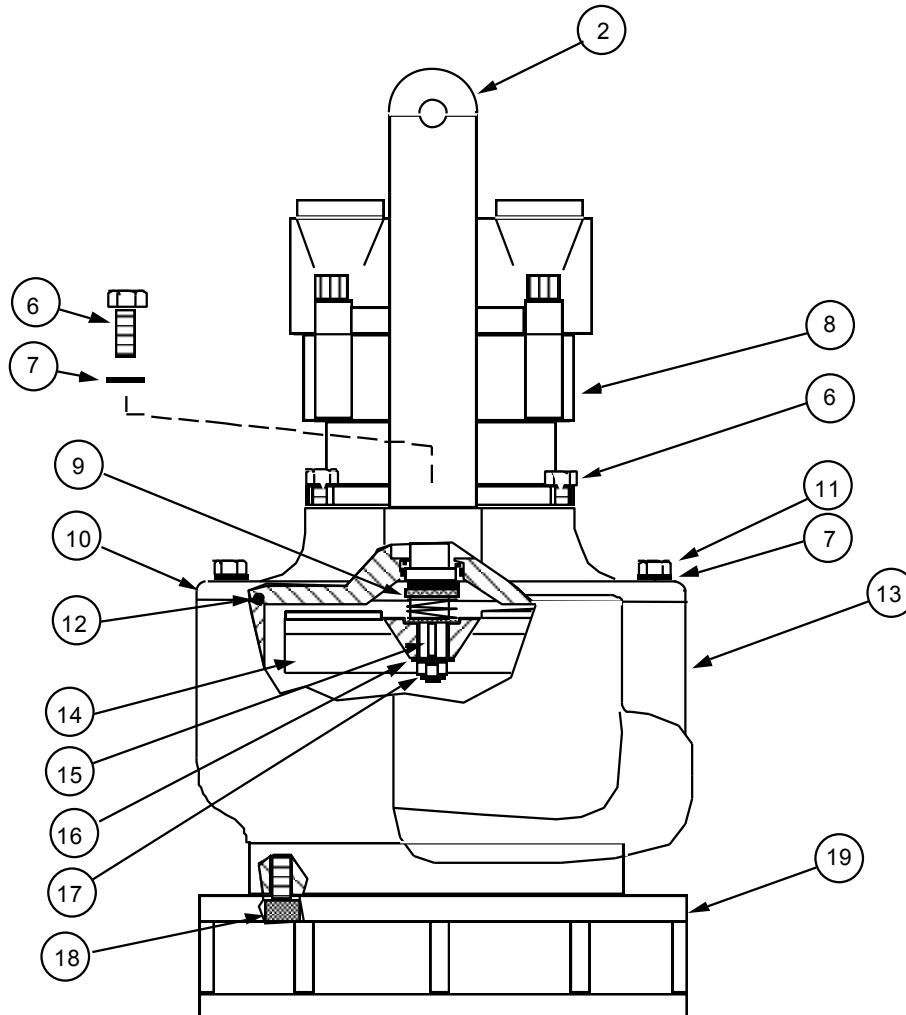

## From Serial No. 0100-6458

Fig. 1

Pos.	Part No.	Description	Pcs.
2	9931508	Handle	1
6	9931509	Bolt	6
7	9931510	Lock washer	6
8	9931511	Hydraulic motor	1
9	9931533	Mechanical seal assembly	1
10	9931513	Top cover, aluminium	1
11	9931514	Bolt	4
12	9931515	O-ring f/top cover	1
13	9931516	Volute, aluminium	1
14	9931517	Impeller	1
15	9931518	Shaft key	1
16	9931519	Washer	1
17	9931520	Lock nut	1
18	9931521	Screw	4
19	9931522	Strainer	1
-	7431167	Elbow fitting	2
-	7431168	Straight fitting	2
-	7521072	Seal ring 1/2"	2
-	7401141	Q.R. coupling 1/2" BSP male	1
-	7401142	Q.R. coupling 1/2" BSP female	1
-	9931523	Seal kit motor w/bearings	1
-	9031552	Seal kit motor	1

## Submersible Pump HWP3 spare parts list From Serial No. 0100-6363

Fig. 2

Pos.	Part No.	Description	Pcs.
1	9931525	Bolt	4
1	9931526	Lock washer	4
2	9931527	Strainer	1
3	9931528	Volute, aluminium	1
4	9931529	Wear ring	1
5	9931530	Impeller screw	1
6	9931531	Cone washer	1
7	9931532	Impeller	1
9	9931533	Mechanical seal assembly	1
10	9931534	O-ring f/top cover	1
11	9931535	Top cover, aluminium	1
12	9931536	Bolt	6
12	9931544	Lock washer	6
13	9931538	O-ring f/motor	1
14	9931539	Distance pin	1
15	9931540	Bolt	2
15	9931541	Lock washer	2
16	9931542	Handle	1
21	9931543	Bolt	2
21	9931544	Lock washer	2
22	9931545	Hydraulic motor	1
-	7431184	Elbow fitting	1
-	7431185	Straight fitting	1
-	7431167	Elbow fitting	1
-	7431168	Straight fitting	1
-	7521072	Seal ring 1/2"	2
-	7401141	Q.R. coupling 1/2" BSP male	1
-	7401142	Q.R. coupling 1/2" BSP female	1
-	9931546	Seal kit motor	1
-	9931547	Seal motor shaft	1