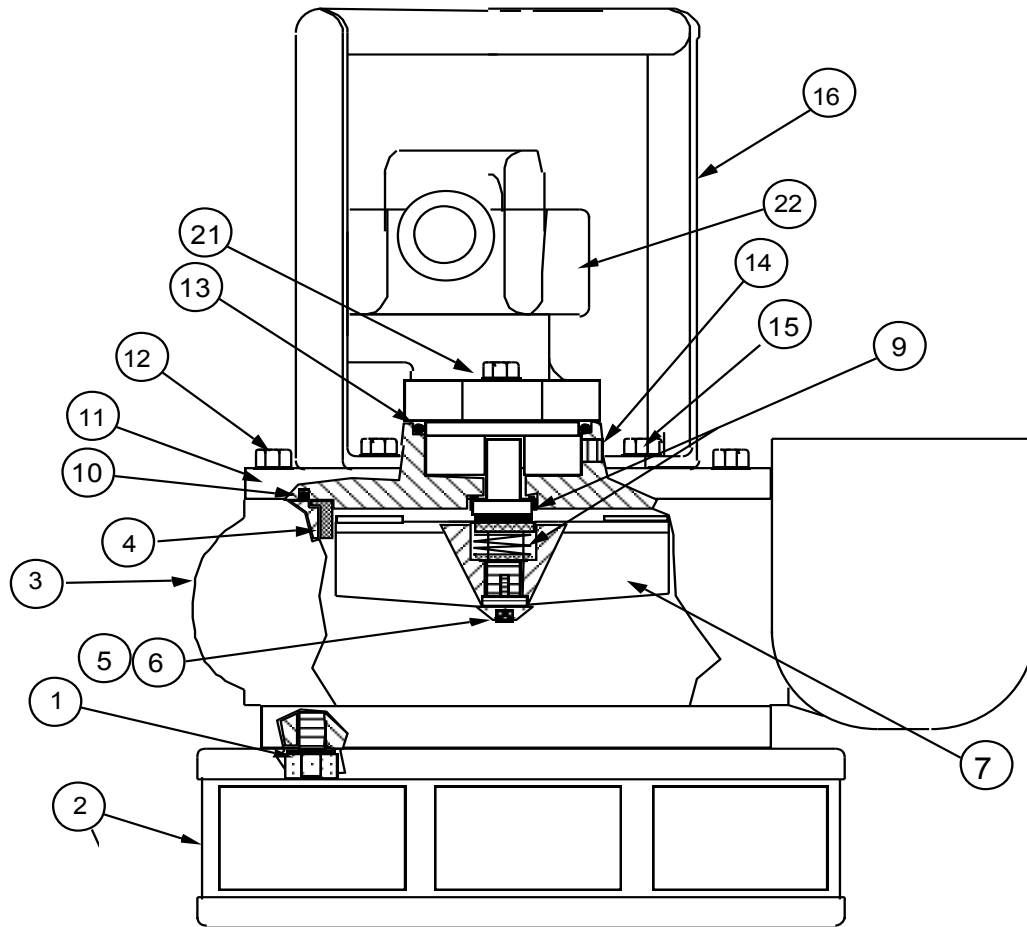

## From Serial No. 0100-6458

Fig. 1

Pos.	Part No.	Description	Pcs.
2	9931508	Handle	1
6	9931509	Bolt	6
7	9931510	Lock washer	6
8	9931511	Hydraulic motor	1
9	9931533	Mechanical seal assembly	1
10	9931513	Top cover, aluminium	1
11	9931514	Bolt	4
12	9931515	O-ring f/top cover	1
13	9931516	Volute, aluminium	1
14	9931517	Impeller	1
15	9931518	Shaft key	1
16	9931519	Washer	1
17	9931520	Lock nut	1
18	9931521	Screw	4
19	9931522	Strainer	1
-	7431167	Elbow fitting	2
-	7431168	Straight fitting	2
-	7521072	Seal ring 1/2"	2
-	7401141	Q.R. coupling 1/2" BSP male	1
-	7401142	Q.R. coupling 1/2" BSP female	1
-	9931523	Seal kit motor w/bearings	1
-	9031552	Seal kit motor	1

## Submersible Pump HWP3 spare parts list From Serial No. 0100-6363

Fig. 2

Pos.	Part No.	Description	Pcs.
1	9931525	Bolt	4
1	9931526	Lock washer	4
2	9931527	Strainer	1
3	9931528	Volute, aluminium	1
4	9931529	Wear ring	1
5	9931530	Impeller screw	1
6	9931531	Cone washer	1
7	9931532	Impeller	1
9	9931533	Mechanical seal assembly	1
10	9931534	O-ring f/top cover	1
11	9931535	Top cover, aluminium	1
12	9931536	Bolt	6
12	9931544	Lock washer	6
13	9931538	O-ring f/motor	1
14	9931539	Distance pin	1
15	9931540	Bolt	2
15	9931541	Lock washer	2
16	9931542	Handle	1
21	9931543	Bolt	2
21	9931544	Lock washer	2
22	9931545	Hydraulic motor	1
-	7431184	Elbow fitting	1
-	7431185	Straight fitting	1
-	7431167	Elbow fitting	1
-	7431168	Straight fitting	1
-	7521072	Seal ring 1/2"	2
-	7401141	Q.R. coupling 1/2" BSP male	1
-	7401142	Q.R. coupling 1/2" BSP female	1
-	9931546	Seal kit motor	1
-	9931547	Seal motor shaft	1