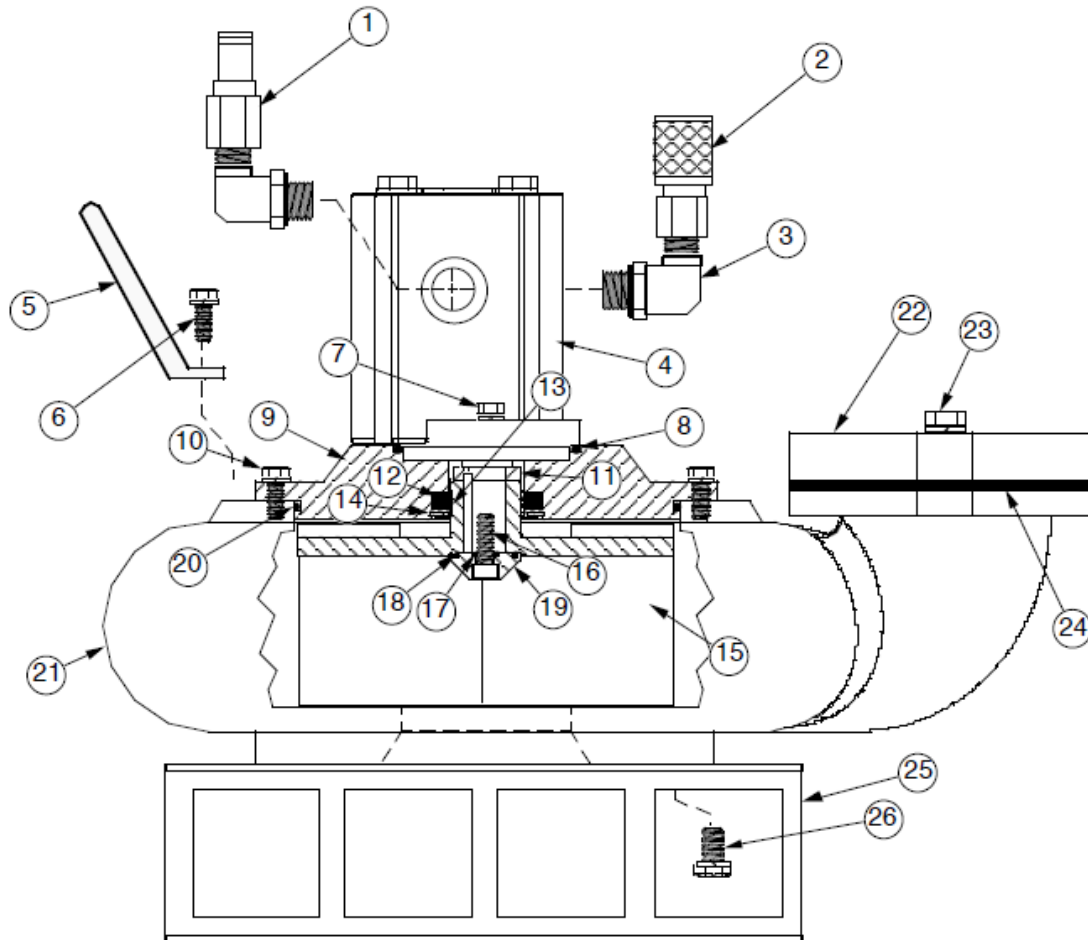

Submersible Pump HWP4 spare parts list

From Serial No. 0100-6596

Fig. 3

Pos.	Part No.	Description	Pcs.
1	7401141	Q.R. coupling 1/2" BSP male	1
2	7401142	Q.R. coupling 1/2" BSP female	1
3	7431184	Elbow fitting	2
3	7431185	Straight fitting	2
4	9932437	Hydraulic motor	1
5	9932438	Handle	2
6	9931540	Bolt	4
6	9931544	Lock washer	4
7	9931536	Bolt	2
7	9931544	Lock washer	2
8	9932439	O-ring f/motor	1
9	9932440	Top cover, aluminium	1
10	9931543	Bolt	3
10	9931544	Lock washer	3
11	9932441	Spacer	1
12	9932442	Shaft seal	1
13	9932443	Seal sleeve	1
14	9932444	Retaining ring	1
15	9932445	Impeller	1
16	9932446	Locking screw	1
17	9932447	O-ring f/retaining washer, inner	1
18	9932448	O-ring f/retaining washer, outer	1
19	9932449	Retaining washer	1
20	9932450	O-ring f/top cover	1
21	9932451	Volute, aluminium	1
22	9932452	Discharge flange	1
23	9932453	Bolt	2
23	9932454	Lock washer	2
24	9932455	Gasket f/discharge flange	1
25	9932456	Strainer	1
26	9931525	Bolt	4
26	9931526	Lock washer	4
-	9932457	Seal kit motor	1
-	9932458	Seal kit (Pos. 8, 12, 13, 17, 18, 20 and 24)	1