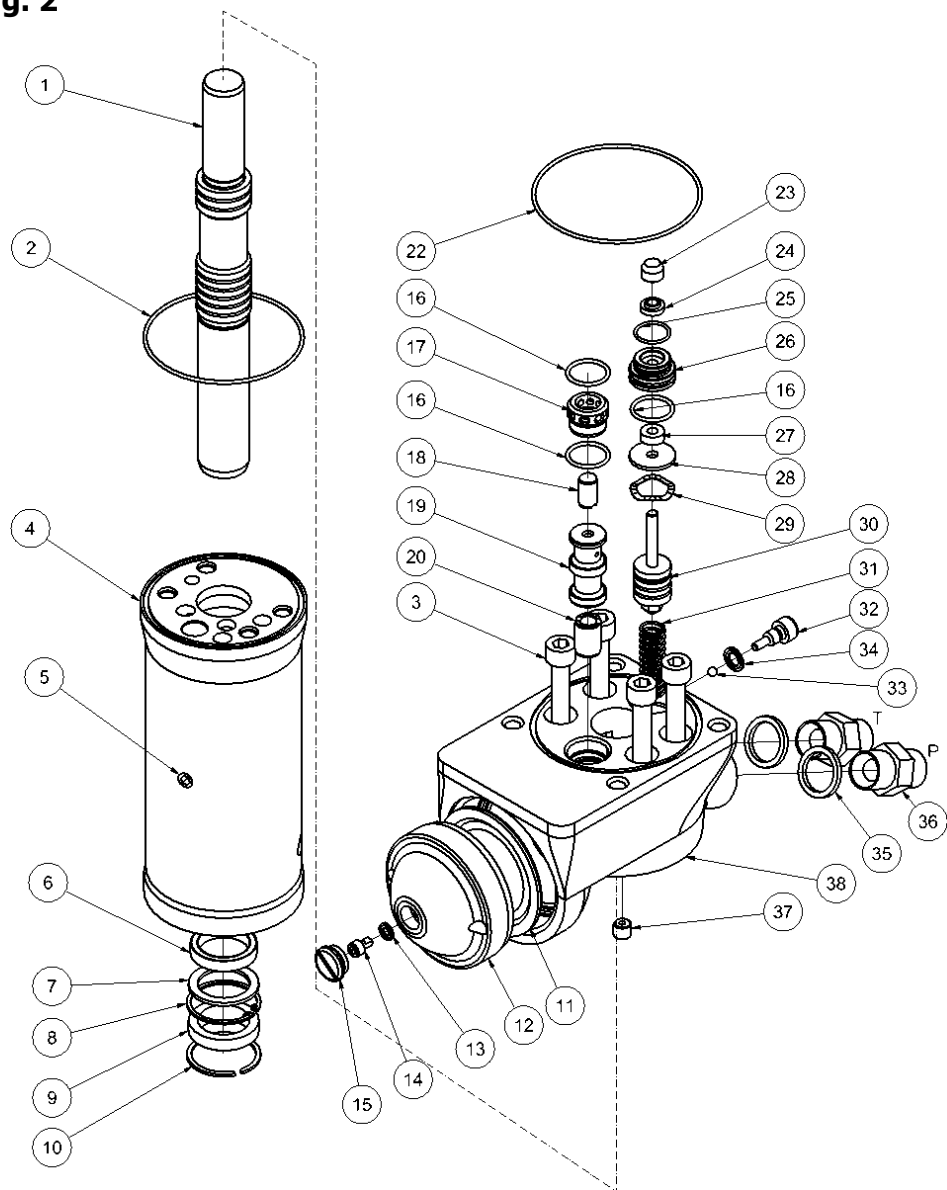

HRD30 parts list Fig. 2

Pos.	Part No.	Description	Pcs.
-	4141358	1/2" tailhose-set 0.3 m	1
-	7401141	Q.R. coupling 1/2" BSP male	1
-	7401142	Q.R. coupling 1/2" BSP female	1
1	8213138	Striking piston	1
2	7511247	O-ring 82x2	1
3	7611244	Screw M10x75 <i>Tighten crosswise 20-40-80 Nm</i>	4
4	8213254	Cylinder	1
5	7621037	Pipe plug 1/8"	6
6	7511231	Seal ø28/ø36x5.7	1
7	8211257	Supporting washer 28.7x38x2.0	1
8	7611258	Retaining ring	1
9	7511233	Rod wiper	1
10	7611259	Spring ring	1
11	7711091	Diaphragm	1
12	8211216	Accumulator cover	1
13	7511268	Seal ring M5	1
14	8611269	Screw M5 f/accumulator	1
15	8211256	Plug	1
16	7511248	O-ring 20x2	2
17	8213136	Sleeve	1
18	8213134	Pilot Spool Small	1
19	8213133	Spool	1
20	8213135	Pilot Spool Big	1
22	7511246	O-ring 88x2	1
23	8211227	Distance piece	1
24	7521013	Wiper	1
25	7511300	O-ring 17x1.5	1
26	8211226	Seal housing	1
27	7521014	Seal	1
28	8211251	Washer	1
29	7611252	Crinkled spring washer 23.8x17.3x0.3	1
30	9011750	Trigger piston complete	1
31	8611249	Compression spring 1.25x12.5x62.5	1
32	8611255	Screw M8 f/lock nut	1
33	7611253	Ball ø5 mm	1
34	7511254	Seal ring M8	1
35	7521072	Seal ring 1/2"	2
36	7421063	Fitting 1/2"x1/2" BSP <i>Only for tail-hoses with female thread</i>	2
36	7421343	Fitting 1/2"x3/4" JIC <i>Only for tail-hoses with female thread</i>	2
37	8213139	Nozzle	1
38	8213132	Valve housing	1
-	9013208	Seal kit	1